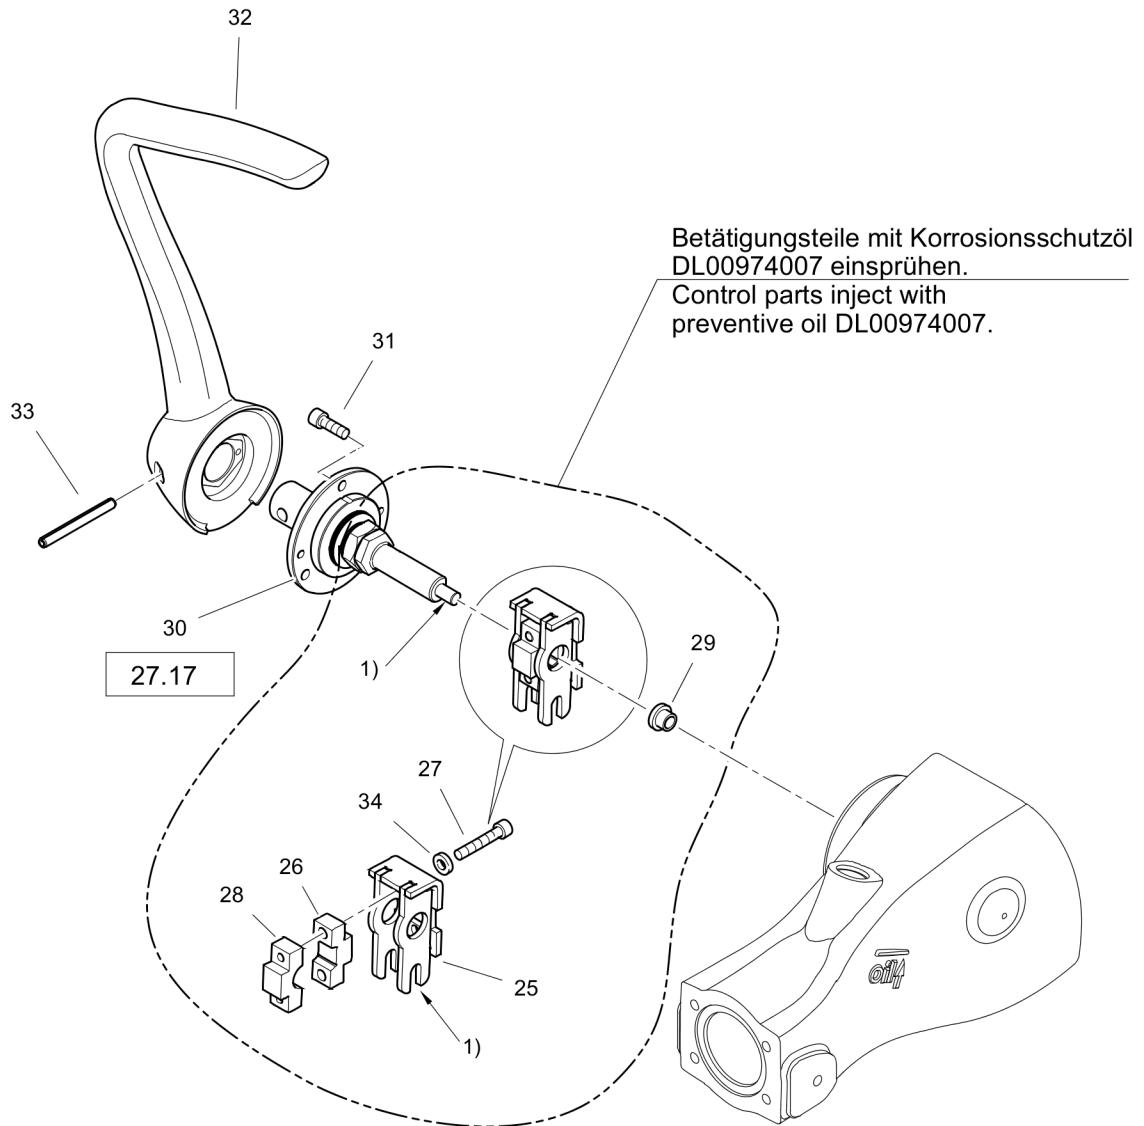

1) mit Fett DL00996016 einsetzen
insert with grease DL00996016

27.14/2

Reversible Plate DRP20

Item	Part No.	Qty	Name	SN INFO
1	DL69110178	1	Housing	
2	DL05546051	1	Screw plug with seal	
3	DL06245060	1	Sealing ring	
4	DL69110147	1	Sealing lid	
5	DL07230605	2	Socket-head cap screw	
6	DL05568996	1	Scraper	
7	DL06283067	1	Bushing	
8	DL05661358	1	Pressure spring	
10	DL69110354	1	Piston rod	
11	DL05802099	1	Piston seal	
12	DL69110168	1	Guide bush	
13	DL06220401	1	Loop ring	
14	DL69110169	1	Bushing	
15	DL06220530	1	Loop ring	
16	DL69110363	1	Flange	
17	DL08650817	4	Washer	
18	DL07230822	4	Socket-head cap screw	
19	DL05548022	1	Double-ended union	
20	DL69110123	1	Bolt	
21	DL69110122	1	Socket-head cap screw	
22	DL69110164	1	Handle	
23	DL07230822	6	Socket-head cap screw	
24	DL08650817	6	Washer	
25	DL69110190	1	Lever	
26	DL69110219	1	Driver	
27	DL07230623	2	Socket-head cap screw	
28	DL69110220	1	Driver	
29	DL06282084	1	Bushing	
30	DL69110222	1	Detent, assembled	
31	DL07230613	3	Socket-head cap screw	
32	DL69110188	1	Travel lever	
33	DL09160817	1	Dowel pin	
34	DL06270009	2	Wedge safety washer	

Refer to Parts Online for the most up to date information. The printed information might be outdated.

Tue Feb 14 13:31:07 UTC 2023