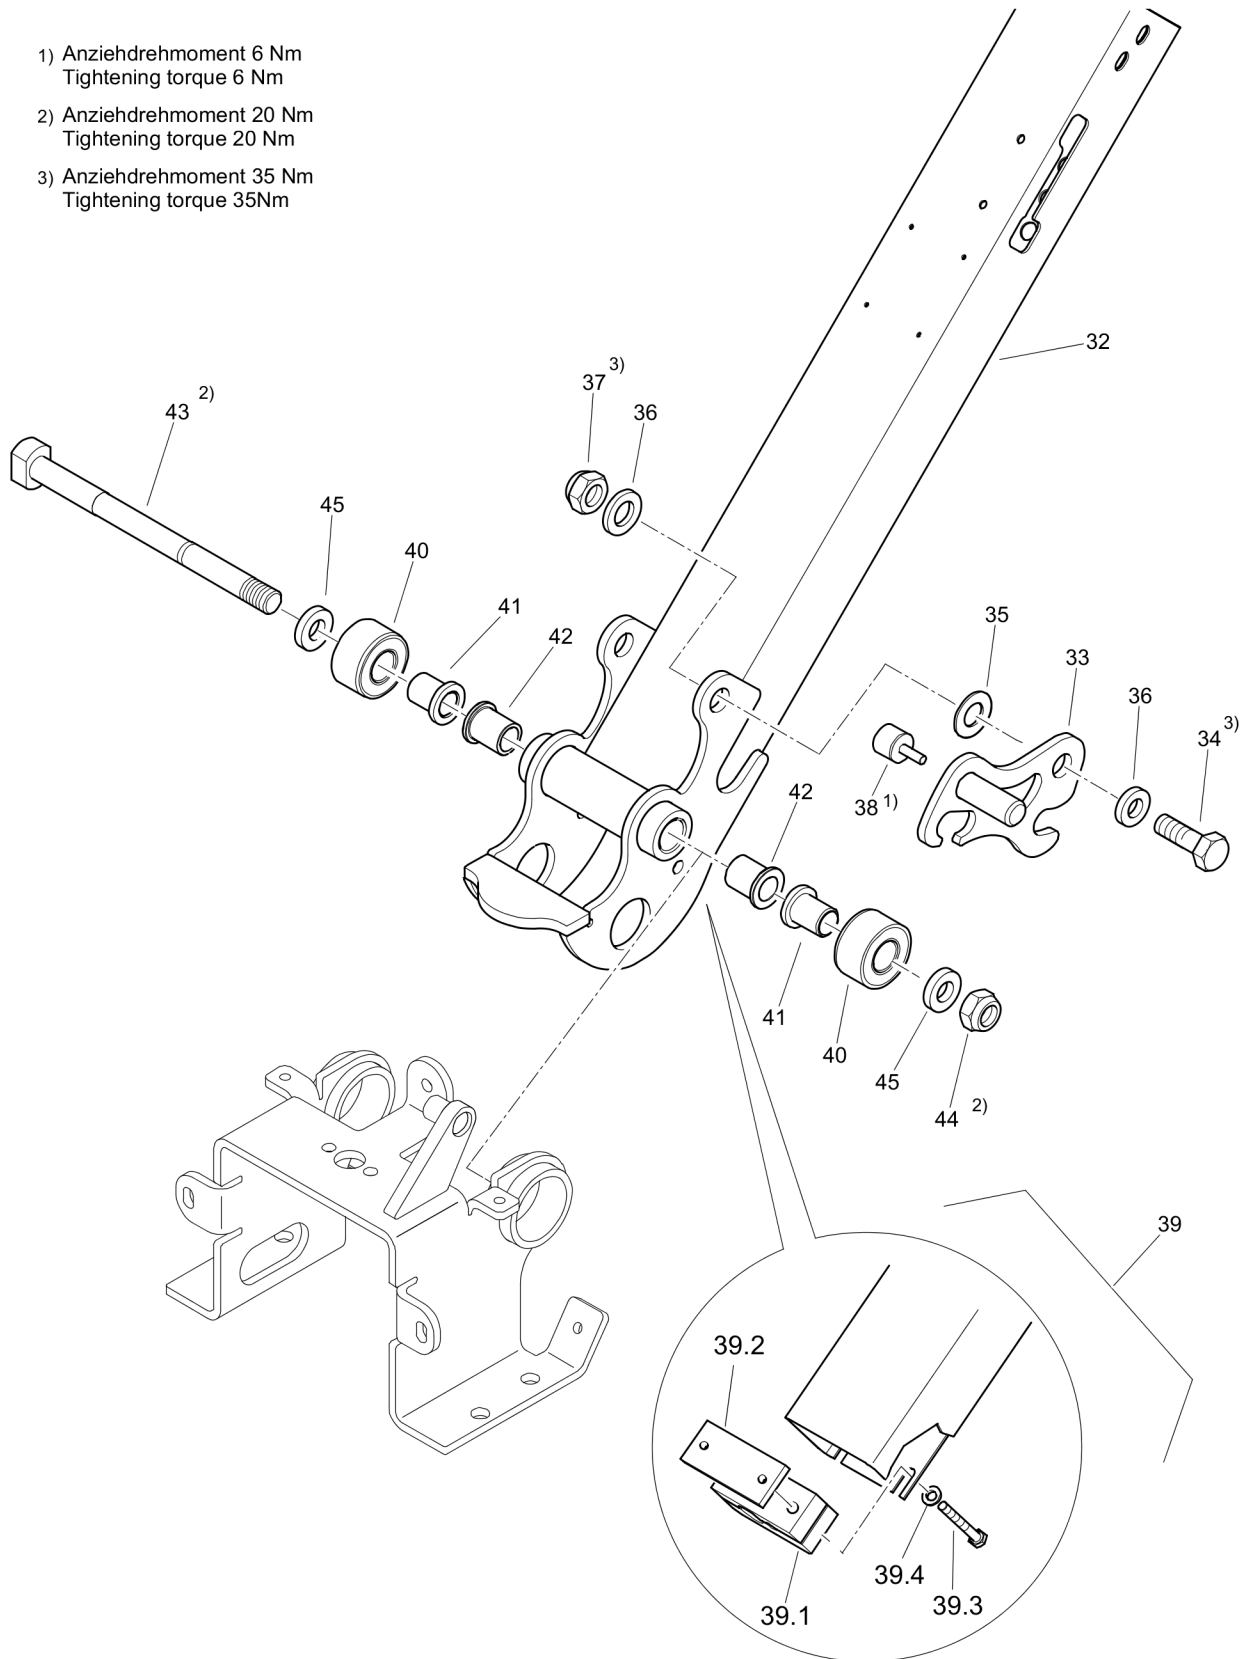

1) Anziehdrehmoment 6 Nm
  Tightening torque 6 Nm
2) Anziehdrehmoment 20 Nm
  Tightening torque 20 Nm
3) Anziehdrehmoment 35 Nm
  Tightening torque 35Nm

52.16/2

Reversible Plate DRP20

Item	Part No.	Qty	Name	SN INFO
1	DL69060485	1	Console	
2	DL58160116	1	Wall duct	
3	DL07140824	2	Hexagon bolt	
4	DL08510817	2	Washer	
5	DL08621084	2	Washer	
6	DL07141027	4	Hexagon bolt	
7	DL08511021	4	Washer	
8	DL06142915	1	Stop buffer	
9	DL08110813	1	Hexangon nut	
10	DL08752084	1	Spring washer	
11	DL69440120	1	Seal	
12	DL07140824	2	Hexagon bolt	
13	DL08510817	2	Washer	
14	DL68110147	1	Sealing ring	
15	DL73060114	1	Threaded rod	
16	DL08141620	2	Hexagon nut	
17	DL06421265	1	Star knob	
18	DL06147115	1	Stop buffer	
19	DL69121033	1	Intermediate plate	
20	DL05756064	1	Wall duct	
21	DL69060273	1	Orifice	
22	DL07140629	4	Hexagon bolt	
23	DL08510612	4	Washer	
24	DL69060156	1	Sleeve	
25	DL08132026	1	Safety nut	
26	DL69121019	1	Cover	
27	DL69121020	1	Cover	
28	DL07140633	4	Hexagon bolt	
29	DL08621064	4	Washer	
30	DL08510612	4	Washer	
31	DL08130611	4	Safety nut	
32	DL69060527	1	Steering handle	
33	DL69060320	1	Lever	
34	DL07141641	1	Hexagon bolt	
35	DL09293152	1	Belleville spring	
36	DL08511730	2	Washer	
37	DL08131621	1	Safety nut	

Refer to Parts Online for the most up to date information. The printed information might be outdated.

Tue Feb 14 13:31:11 UTC 2023