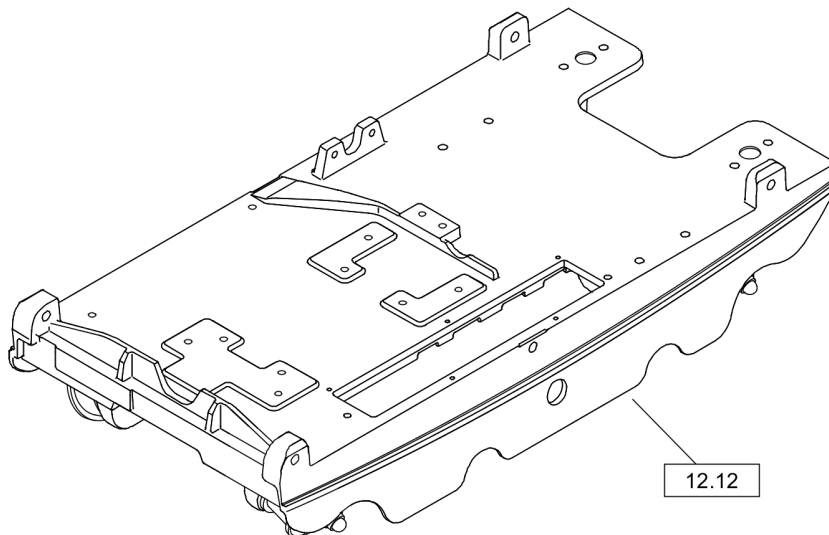

Reversible Plate DRP20

10 Engine DL69200056_00_010_DRP20 Engine / Fitting Parts

Reversible Plate DRP20

Item	Part No.	Qty	Name	SN INFO
11.00	DL05747045_100 1E		Engine Parts List	
11.01	DLMOT019729_0 0		Crankcase	
11.02	DLMOT019730_0 0		Front Cover	
11.08	DLMOT019731_0 0		Cylinder Head	
11.09	DLMOT019732_0 0		Camshaft	
11.19	DLMOT019733_0 0		Crankshaft And Piston	
11.21	DLMOT019734_0 0		Fuel Tank	
11.22	DLMOT019735_0 0		Dry Air Filter	
11.25	DLMOT019736_0 0		Throttle Control	
11.26	DLMOT019737_0 0		Silencer	
11.31	DLMOT019738_0 0		Recoil Starter	
11.44	DLMOT019739_0 0		Covering	
11.46	DLMOT019740_0 0		Contact Breaker/Ign.Coil	
11.53	DLMOT019741_0 0		Carburetor	
12.12	DL92410086_00		Engine Carrier	
12.13	DL92410702_00		Engine	
19.07	DLEA002611_00		Centrifugal Clutch