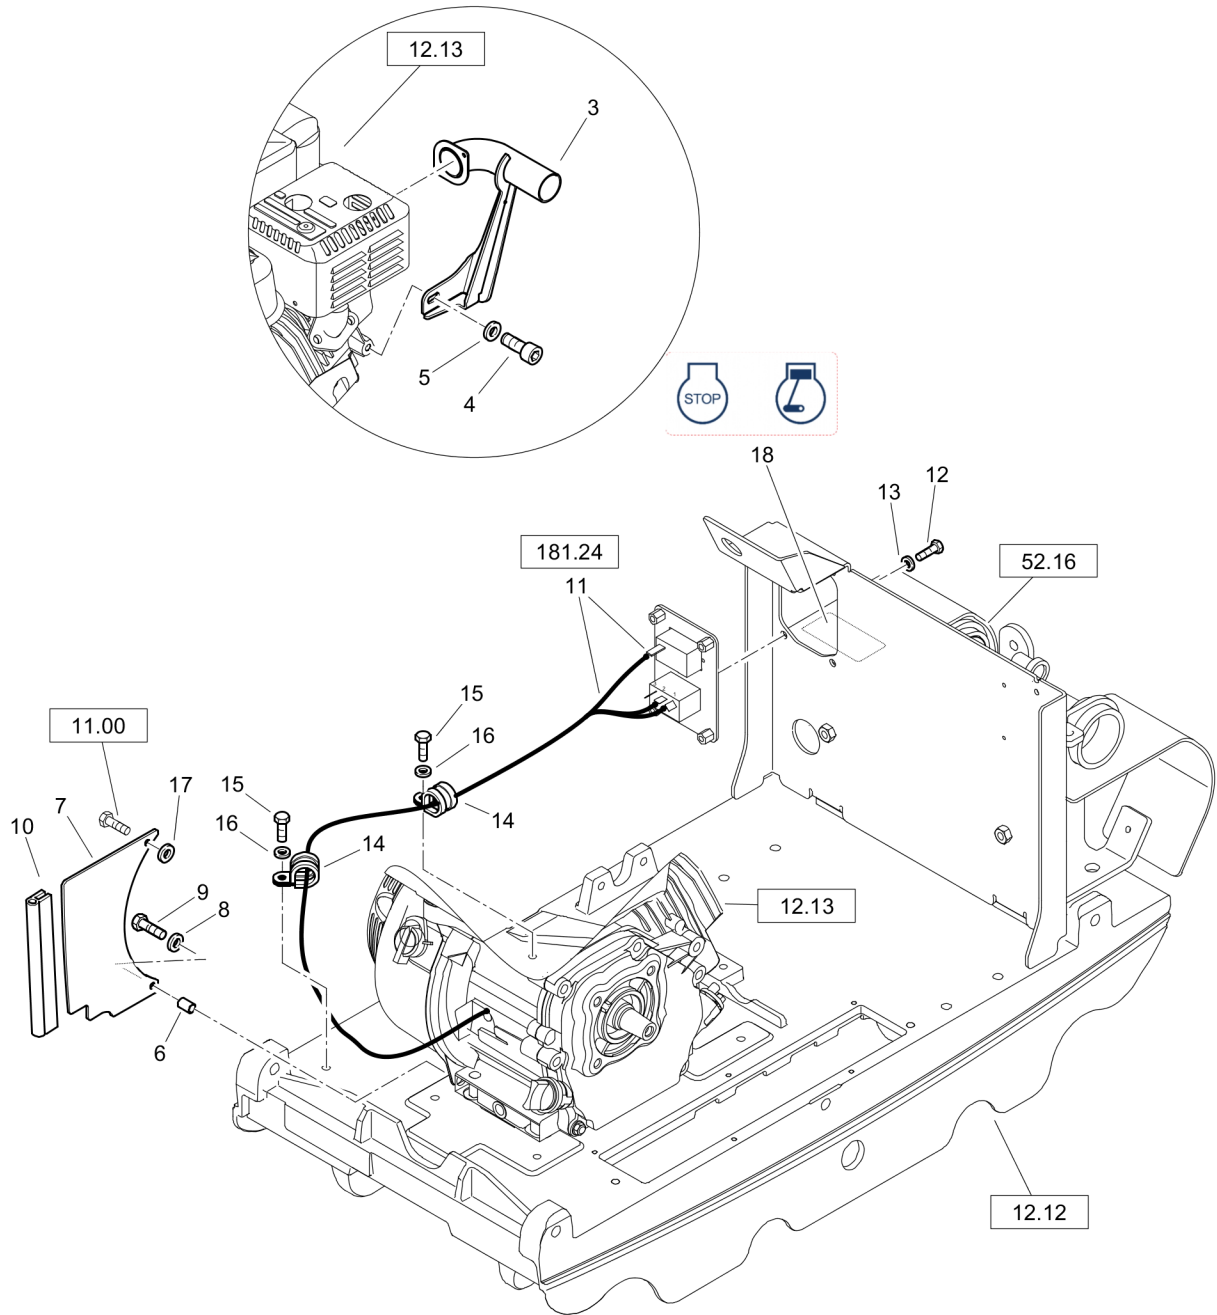

153.28/2

Refer to Parts Online for the most up to date information. The printed information might be outdated.
 Tue Feb 14 13:31:21 UTC 2023

1) Anziehdrehmoment 6 Nm
 Tightening torque 6 Nm

153.28/3

Reversible Plate DRP20