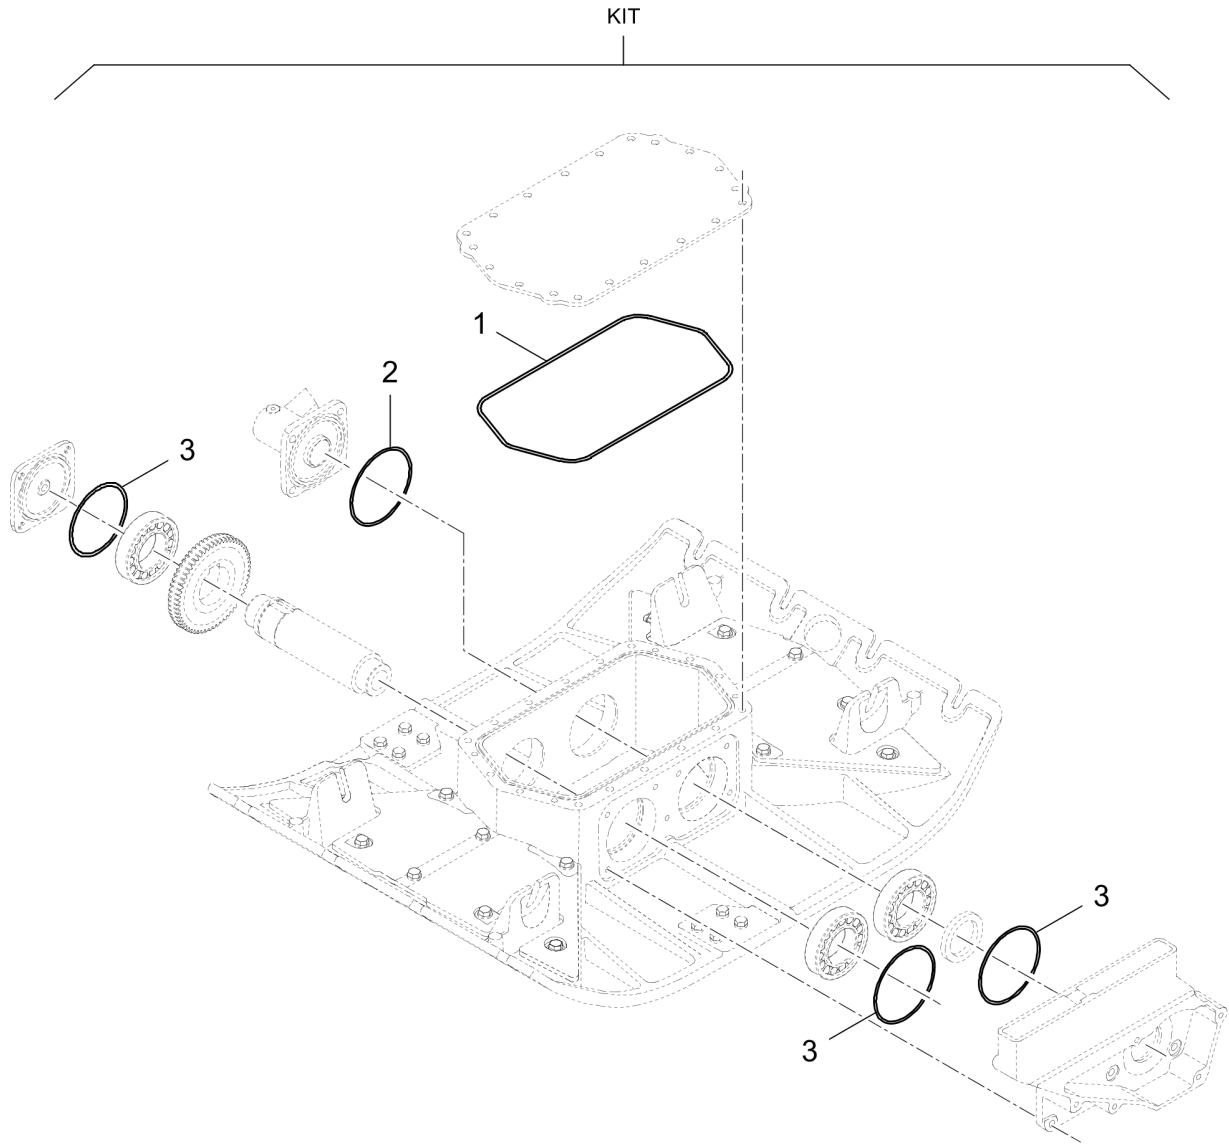

Reversible Plate DRP20

Item	Part No.	Qty	Name	SN INFO
KIT	4812217512	1	Seal kit, exciter unit	
1	DL06222657	1	Loop ring	
2	DL06220852	1	Loop ring	
3	DL06220803	3	Loop ring	

Refer to Parts Online for the most up to date information. The printed information might be outdated.

Tue Feb 14 13:30:45 UTC 2023