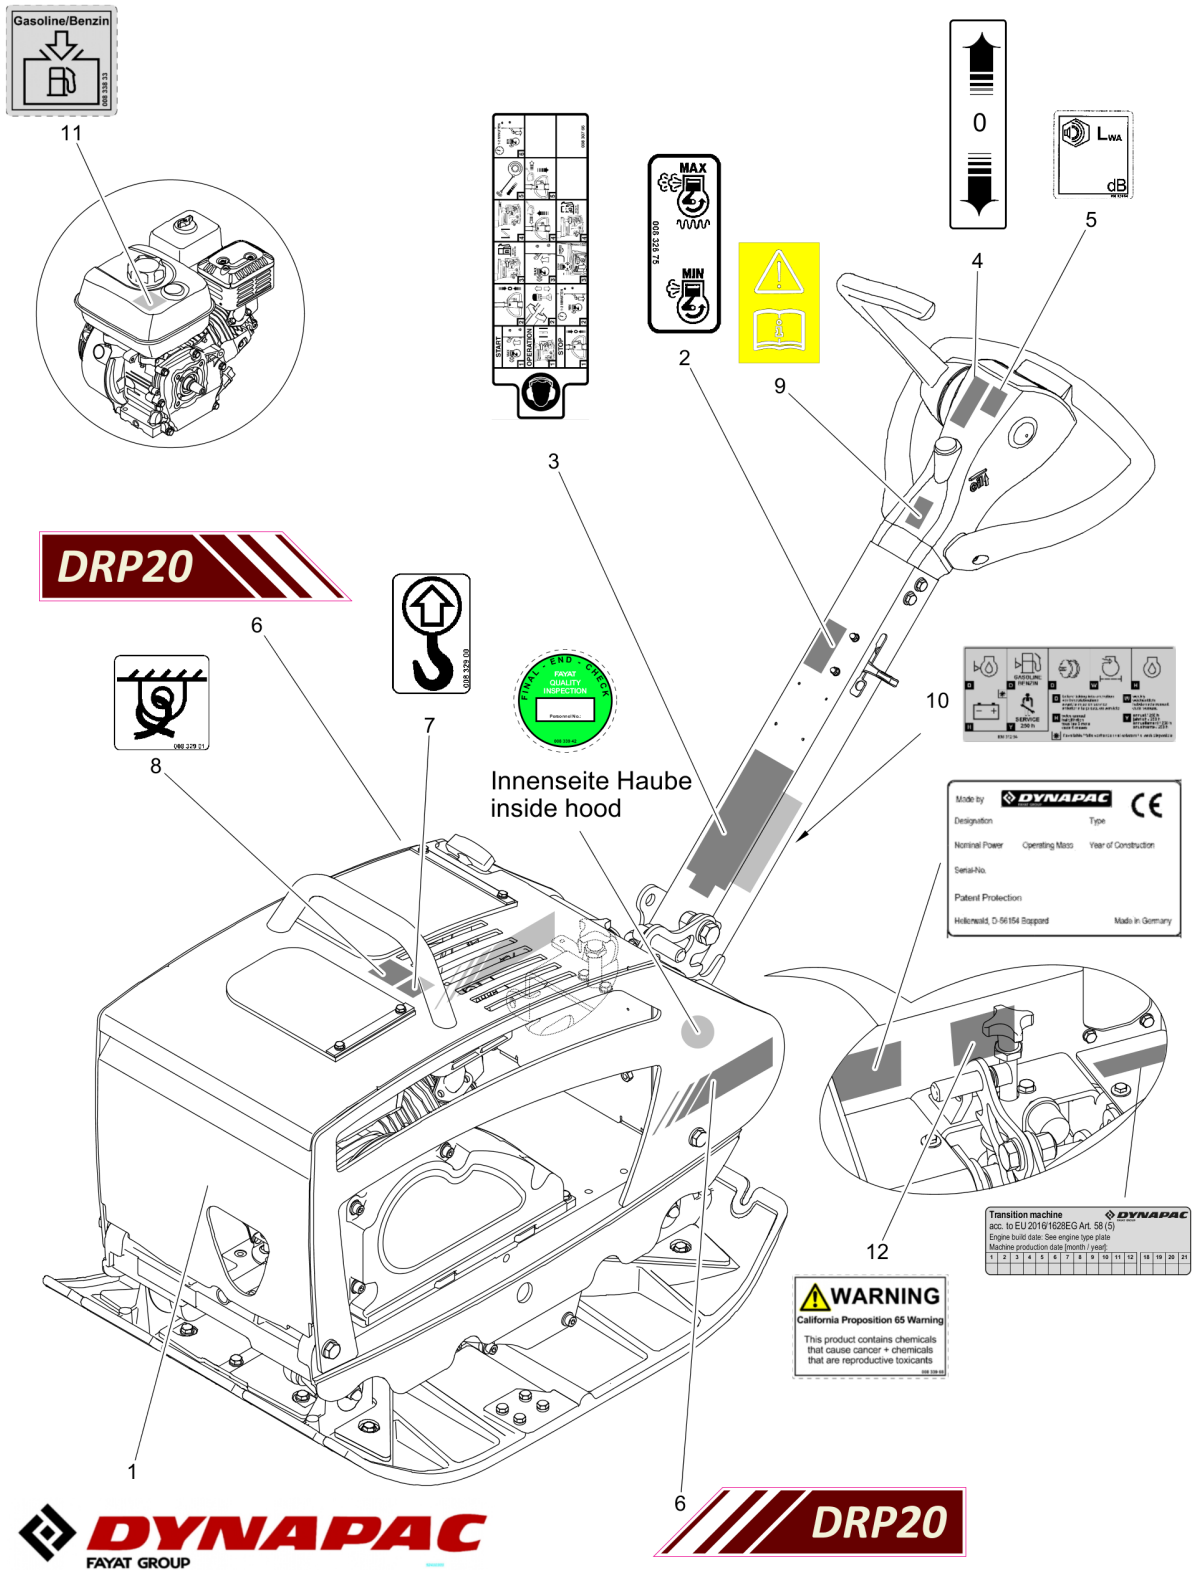

Reversible Plate DRP20

Accessories DL92410088_01 Decals

101.03

Refer to Parts Online for the most up to date information. The printed information might be outdated.

Tue Feb 14 13:31:18 UTC 2023

Reversible Plate DRP20

Item	Part No.	Qty	Name	SN INFO
1	DL92410302	1	Decal	
2	DL00832675	1	Decal,operation	
3	DL00830766	1	Decal,operation	
4	DL00830085	1	Decal,operation	
5	DL00832654	1	Decal,indication	
6	DL92410421	1	Type designation	
7	DL00832900	1	Decal,indication	
8	DL00832901	1	Decal,indication	
9	DL00833653	1	Decal,indication	
10	DL00831294	1	Decal,maintenance instr.	
11	DL00833833	1	Decal,indication	
12	DL00833968	1	Warning sign