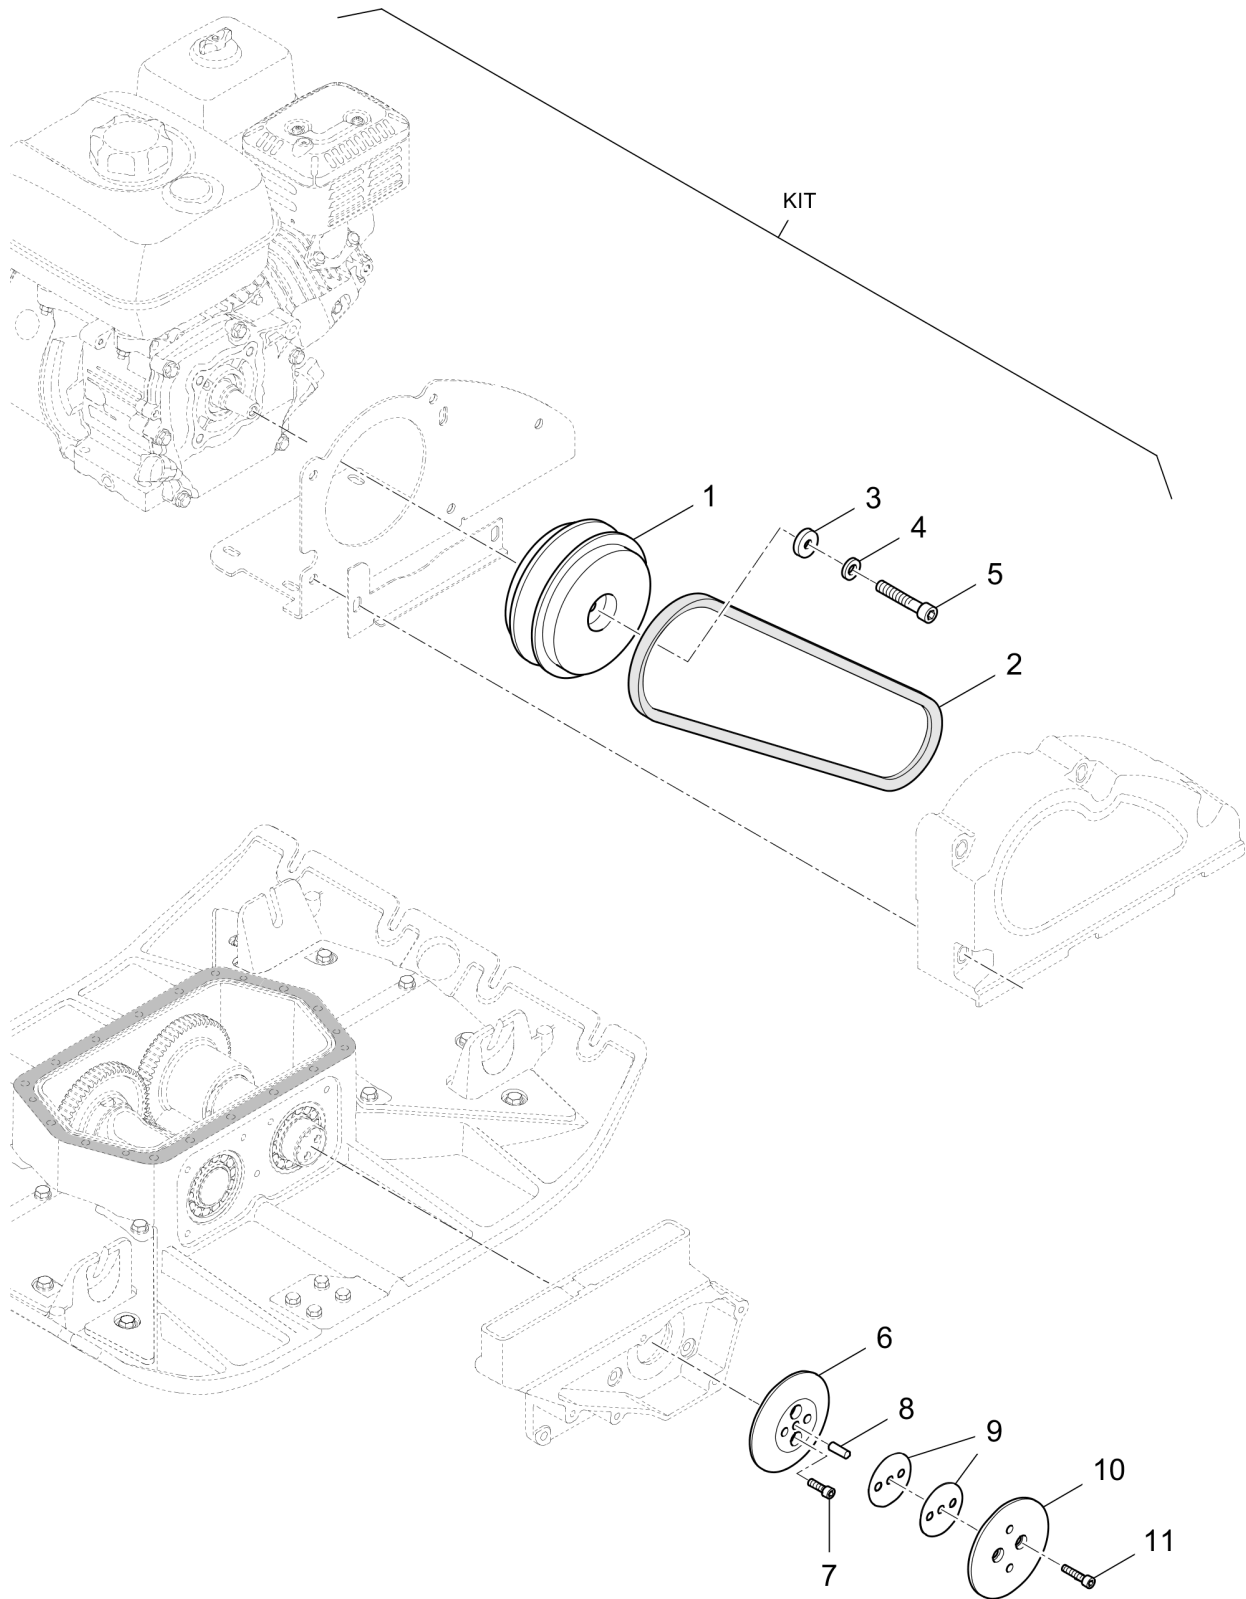

Reversible Plate DRP20

Service, repair and wear part kits 4812217844 Repair kit, transmission

Refer to Parts Online for the most up to date information. The printed information might be outdated.
Tue Feb 14 13:30:43 UTC 2023

Reversible Plate DRP20

Item	Part No.	Qty	Name	SN INFO
KIT	4812217844	1	Repair kit, transmission	
1	DL05650116	1	Centrifugal clutch	
2	DL92410583	1	V-belt	
3	DL69040261	1	Washer	
4	DL08510817	1	Washer	
5	DL07230838	1	Socket-head cap screw	
6	DL69020479	1	V-belt pulley	
7	DL07230827	2	Socket-head cap screw	
8	DL09120862	1	Pin,cylindric	
9	DL69020304	2	Shim	
10	DL69020480	1	V-belt pulley	
11	DL07230834	2	Socket-head cap screw