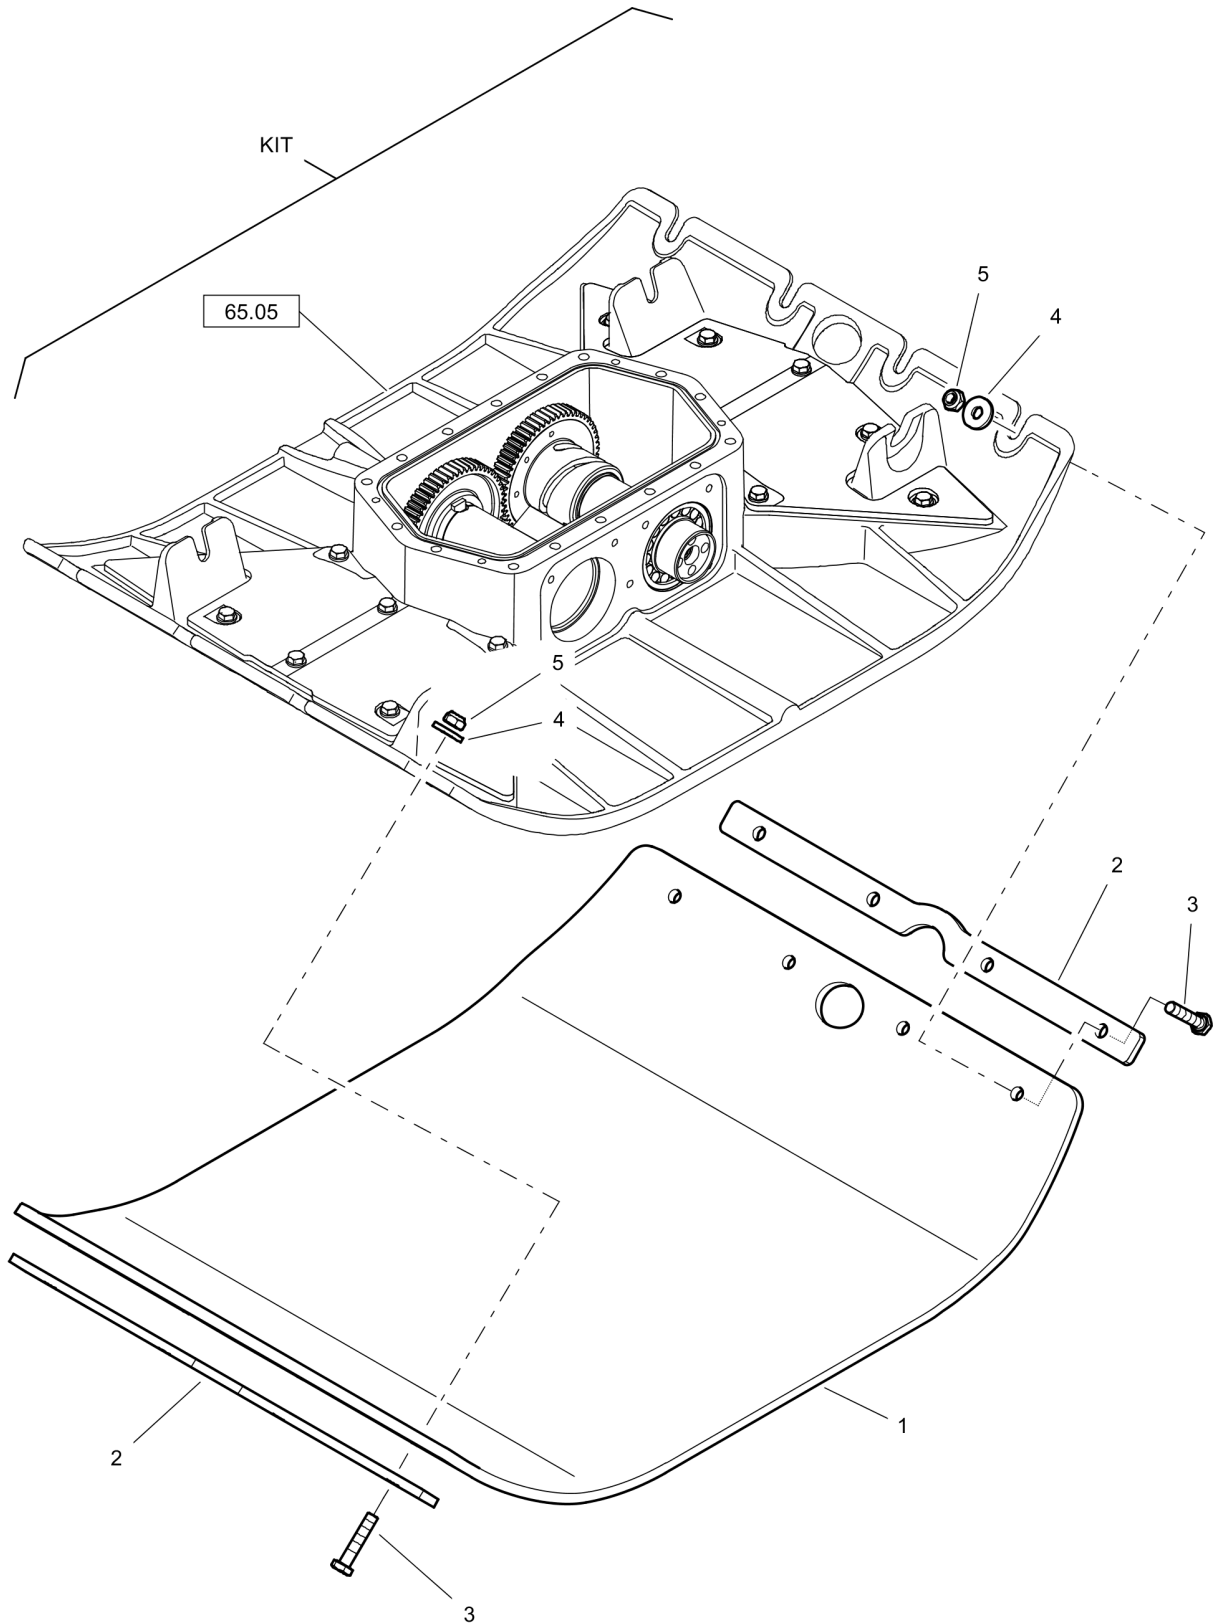

Reversible Plate DRP20

Field kits DL92401009_00 X5-Synthetic plate

165.01

Refer to Parts Online for the most up to date information. The printed information might be outdated.
Tue Feb 14 13:30:48 UTC 2023

Reversible Plate DRP20

Item	Part No.	Qty	Name	SN INFO
KIT	DL92401009	1	X5-Synthetic plate	
1	DL69003270	1	Plastic plate	
2	DL69003152	2	Ridge	
3	DL07141044	8	Hexagon bolt	
4	DL08501028	8	Washer	
5	DL08131016	8	Safety nut	
65.05			Base Plate