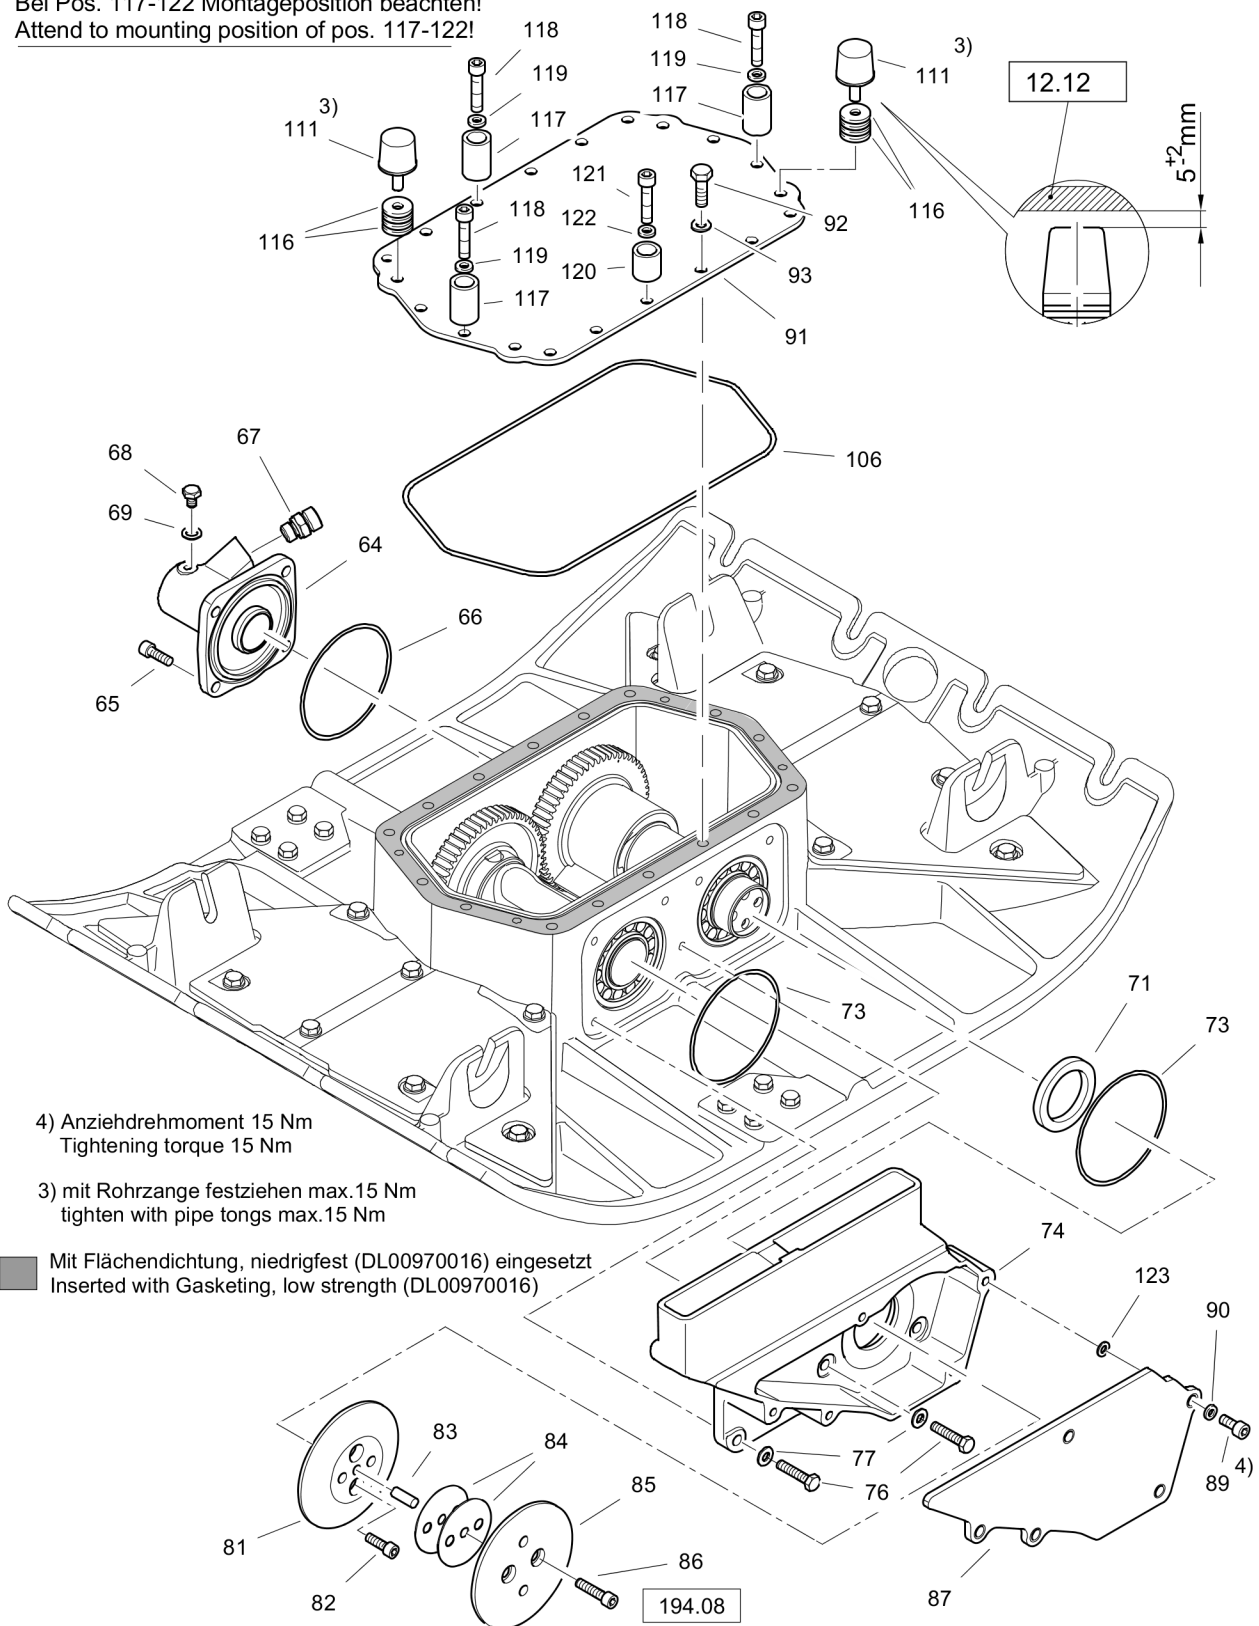

Bei Pos. 117-122 Montageposition beachten!
Attend to mounting position of pos. 117-122!

4) Anziehdrehmoment 15 Nm
Tightening torque 15 Nm

3) mit Rohrzanze festziehen max. 15 Nm
tighten with pipe tongs max. 15 Nm

■ Mit Flächendichtung, niedrigfest (DL00970016) eingesetzt
Inserted with Gasketing, low strength (DL00970016)

65.05/3