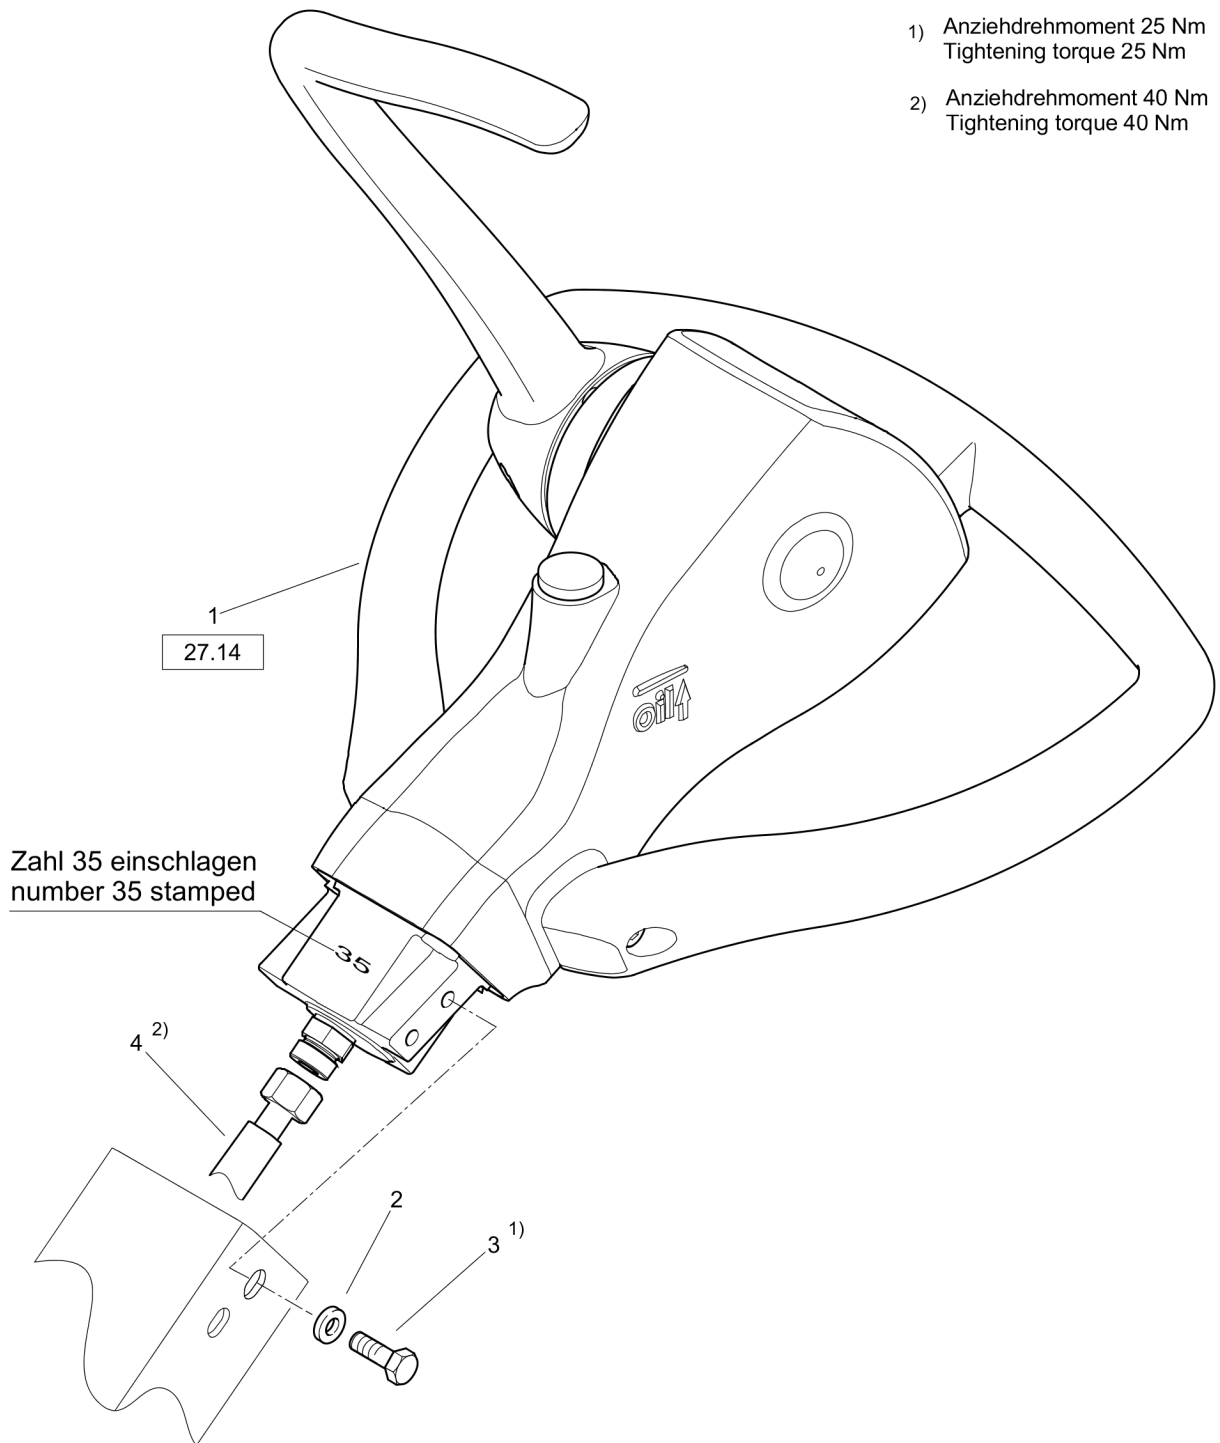

1) Anziehdrehmoment 25 Nm
  Tightening torque 25 Nm
2) Anziehdrehmoment 40 Nm
  Tightening torque 40 Nm

27.01

Refer to Parts Online for the most up to date information. The printed information might be outdated.

Tue Feb 14 13:31:05 UTC 2023

Reversible Plate DRP20

Item	Part No.	Qty	Name	SN INFO
1	DL69110170	1	Steering rod head	
2	DL08510817	4	Washer	
3	DL07140824	4	Hexagon bolt	
4	DL05553192	1	Hose assy.ac.WN3111