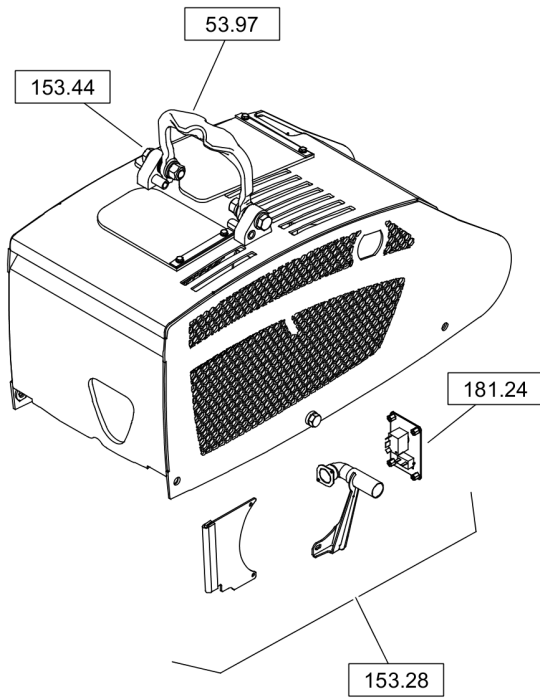

Reversible Plate DRP20

110 Options DL69200056_00_110_DRP20 Special Equipment

Reversible Plate DRP20

Item	Part No.	Qty	Name	SN INFO
153.28	DL92400106_01		AD1-Protection hood	
165.01	DL92401009_00		X5-Synthetic plate	
166.03	DL92400107_00		T94-Transport wheels, failsave	
181.24	DL69070308_00		Central electric, assembled	
182.04	DL92401032_00		AZ4-Operating hourmeter	
194.08	DL92492442_01		Service kit