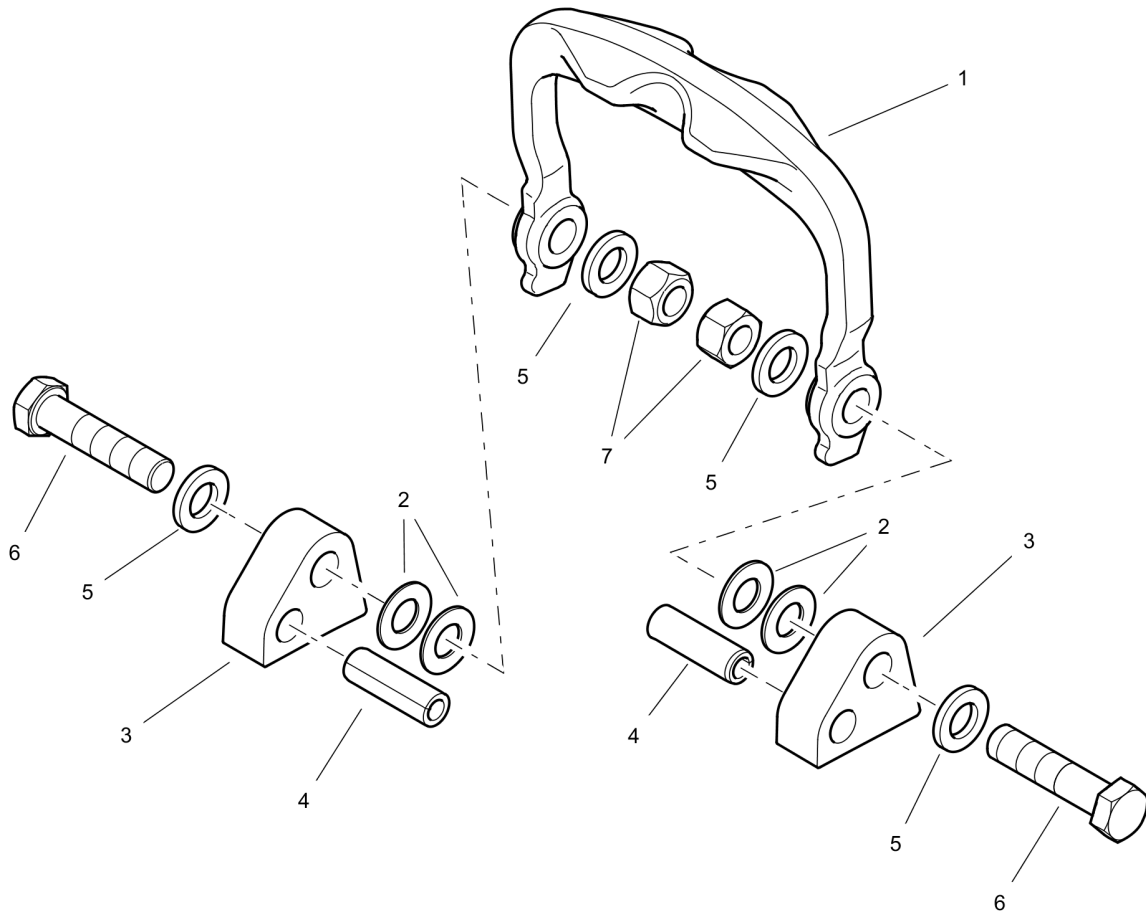

53.97

Reversible Plate DRP20

Item	Part No.	Qty	Name	SN INFO
1	DL69120568	1	Single-point-lifting-dev.	
2	DL09293152	4	Belleville spring	
3	DL69120138	2	Holder	
4	DL09151615	2	Dowel pin	
5	DL08511730	4	Washer	
6	DL07131624	2	Hexagon bolt	
7	DL08131621	2	Safety nut