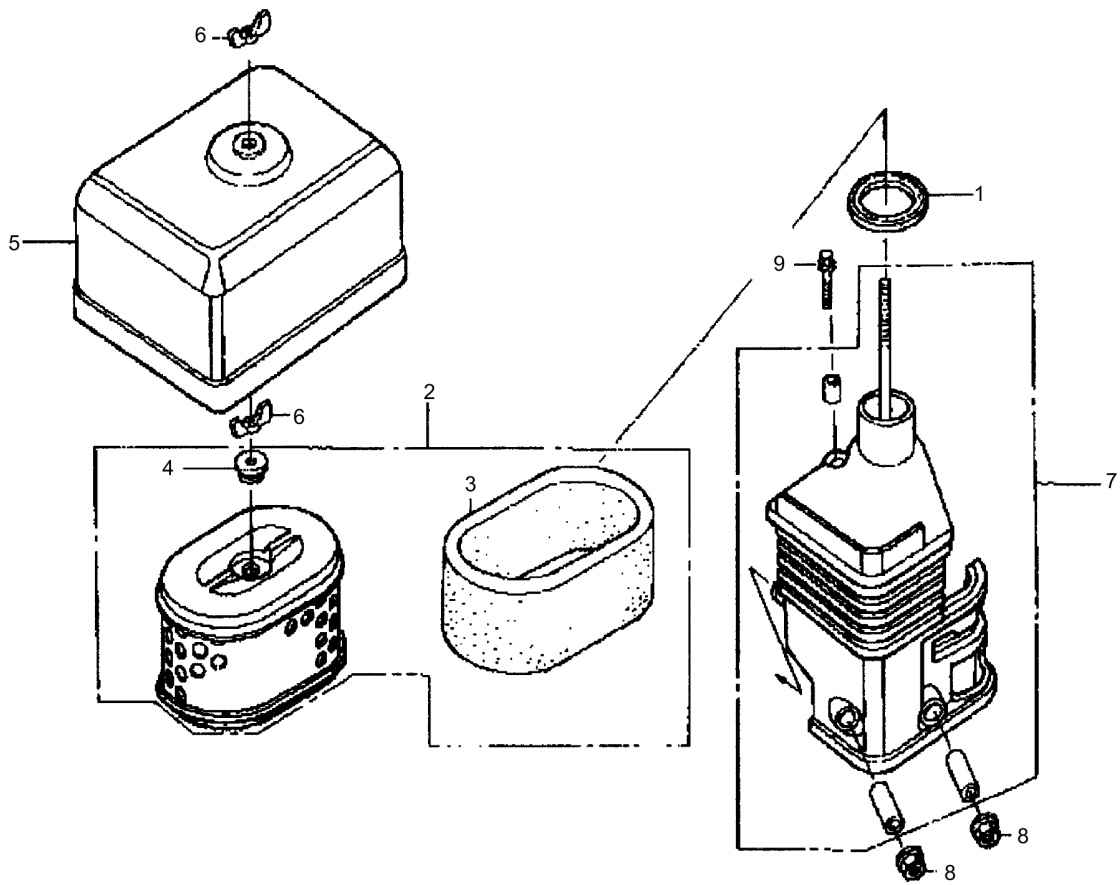

11.22

Reversible Plate DRP20

Item	Part No.	Qty	Name	SN INFO
1	DL83403043	1	Gasket	
2	DL05749004	1	Element, washable	
3	DL05747447	1	External filter	
4	DL05747163	1	Rubber grommet	
5	DL05748935	1	Filter cover	
6	DL05747183	2	Wing nut	
7	DL05748936	1	Knuckle tube	
8	DL05747312	2	Collar nut	
9	DL05747452	1	Screw