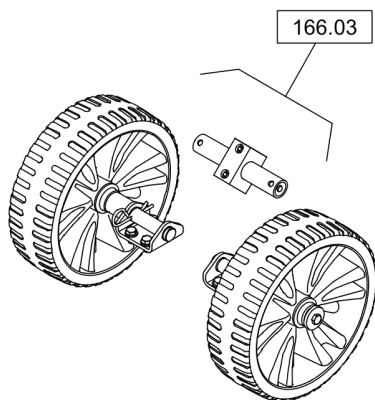

Reversible Plate DRP20

110 Options DL69200056_00_110_DRP20 Special Equipment

Reversible Plate DRP20

Item	Part No.	Qty	Name	SN INFO
153.28	DL92400106_01		AD1-Protection hood	
165.01	DL92401009_00		X5-Synthetic plate	
166.03	DL92400107_00		T94-Transport wheels, failsave	
181.24	DL69070308_00		Central electric, assembled	
182.04	DL92401032_00		AZ4-Operating hourmeter	
194.08	DL92492442_01		Service kit