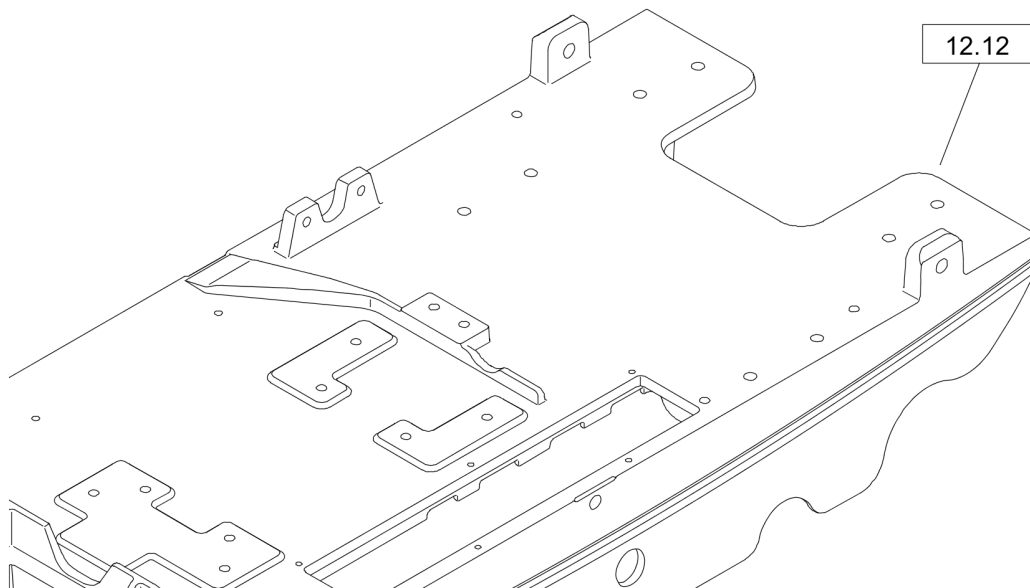

1) Anbindung Gaszug am Motor
  Mounting position throttle control on motor

27.09