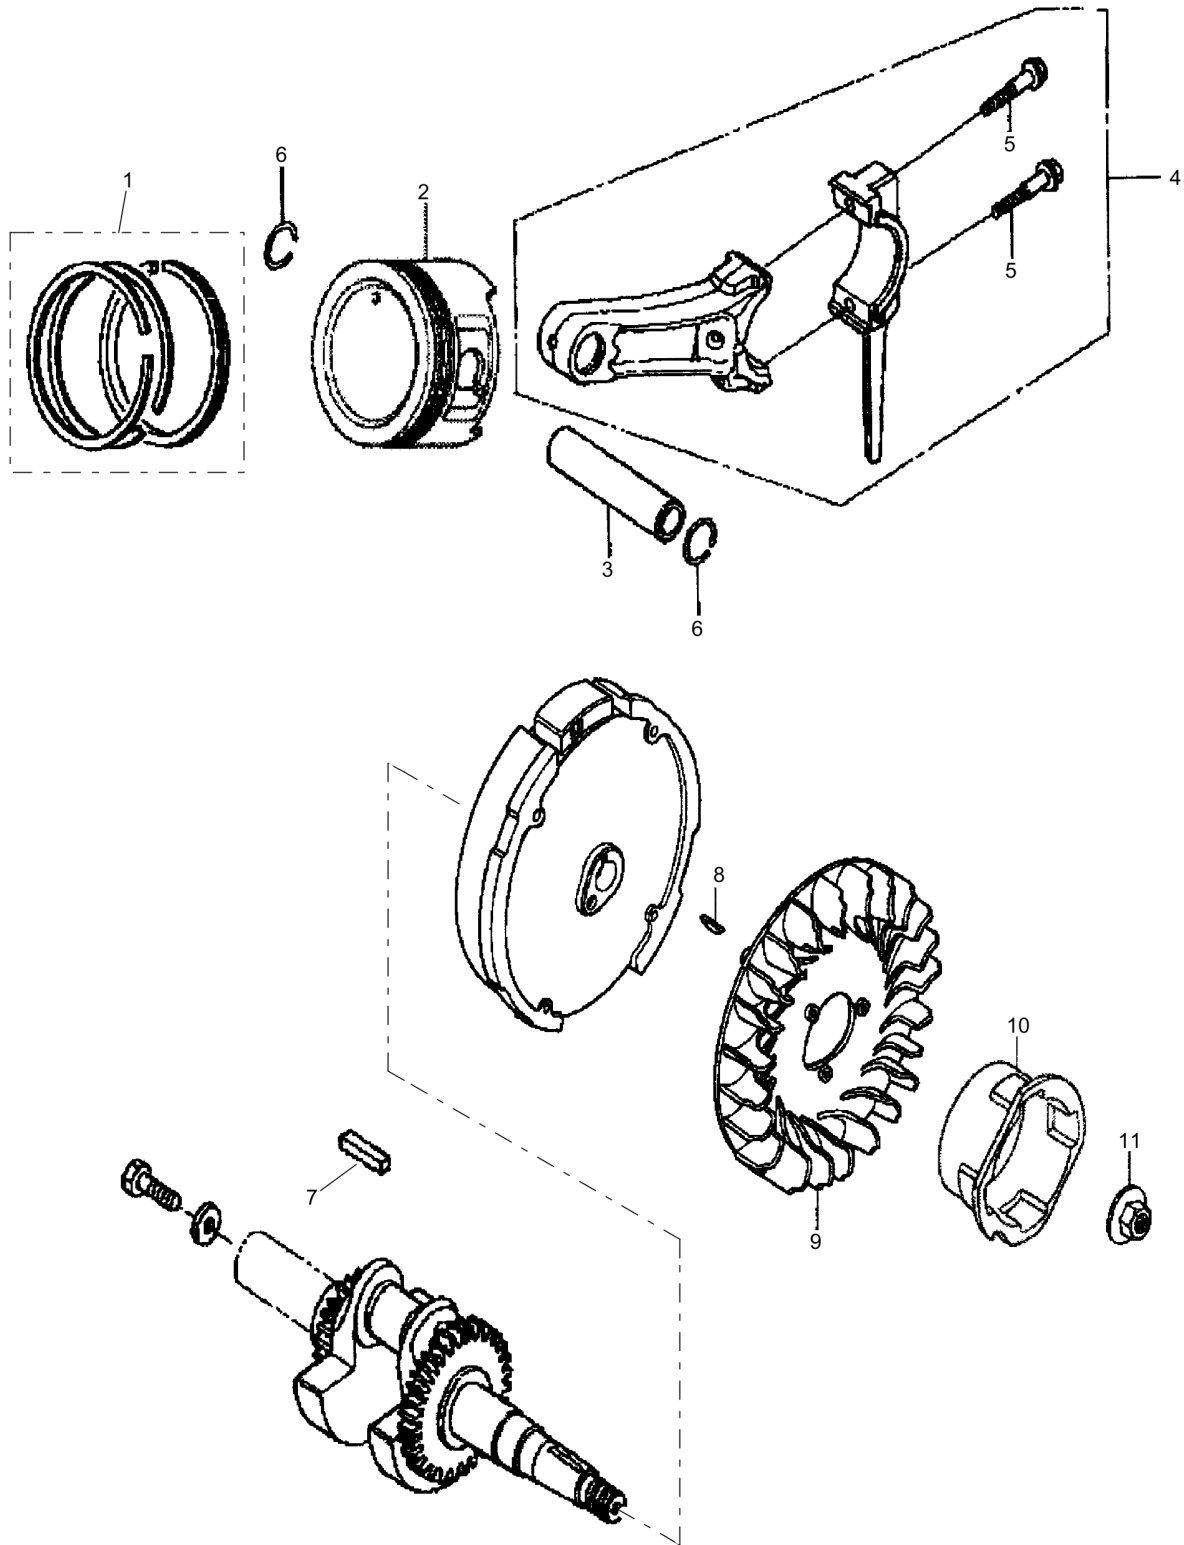

11.08

Refer to Parts Online for the most up to date information. The printed information might be outdated.

Tue Feb 14 13:30:55 UTC 2023

Reversible Plate DRP20

Item	Part No.	Qty	Name	SN INFO
1	DL05748940	1	Cylinder head	
2	DL05747212	1	Valve guide	
3	DL05747368	1	Circlip	
4	DL05747211	1	Valve guide	
5	DL05748941	1	Cylinder head gasket	
6	DL05748916	1	Cylinder head cover	
7	DL05747125	1	Valve cover gasket	
8	DL05747369	1	Ventilation pipe	
9	DL05747322	4	Hexagon bolt	
10	DL05747356	2	Stud	
11	DL05747370	2	Stud	
12	DL05747371	2	Dowel pin	
13	DL05748639	4	Hexagon bolt	
14	DL05748558	2	Hose clip	
15	DL05747282	1	Spark plug	
16	DL05748608	1	Spark plug spanner	

11.09

Refer to Parts Online for the most up to date information. The printed information might be outdated.

Tue Feb 14 13:30:55 UTC 2023

Reversible Plate DRP20

Item	Part No.	Qty	Name	SN INFO
1	DL05748920	1	Valve stem seal	
2	DL05748961	1	Camshaft	
3	DL05747139	1	Return spring	
4	DL05748962	2	Pushrod	
5	DL05747231	2	Rocker arm	
6	DL05747404	2	Tappet	
7	DL05749002	2	Journal	
8	DL05748963	1	Inlet valve	
9	DL05748964	1	Outlet valve	
10	DL05747345	2	Valve spring	
11	DL05749003	2	Valve plate	
12	DL05748965	1	Guide plate	
13	DL05747272	2	Bolt	
14	DL05747354	2	Adjustment nut	