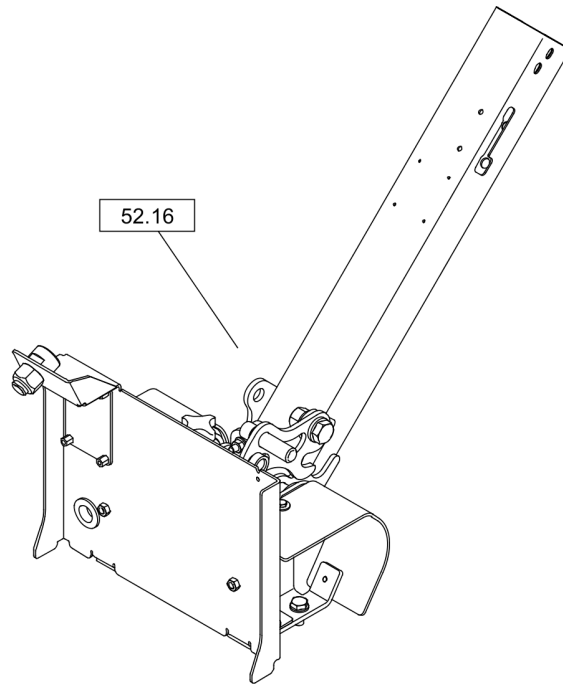

29.08

Reversible Plate DRP20

Item	Part No.	Qty	Name	SN INFO
0	DL05561594	1	Throttle control	
1	DL05566582	1	Control box with lever	
2	DL05561582	1	Control	

Refer to Parts Online for the most up to date information. The printed information might be outdated.

Tue Feb 14 13:31:08 UTC 2023

Reversible Plate DRP20

50 Frame DL69200056_00_050_DRP20 Frame with Attachment Parts

Reversible Plate DRP20

Item	Part No.	Qty	Name	SN INFO
52.16	DL92410087_00		Steering Handle	
53.28	DL92410577_00		Protection hood	
53.97	DL69120833_00		Single-point suspens., assembled	