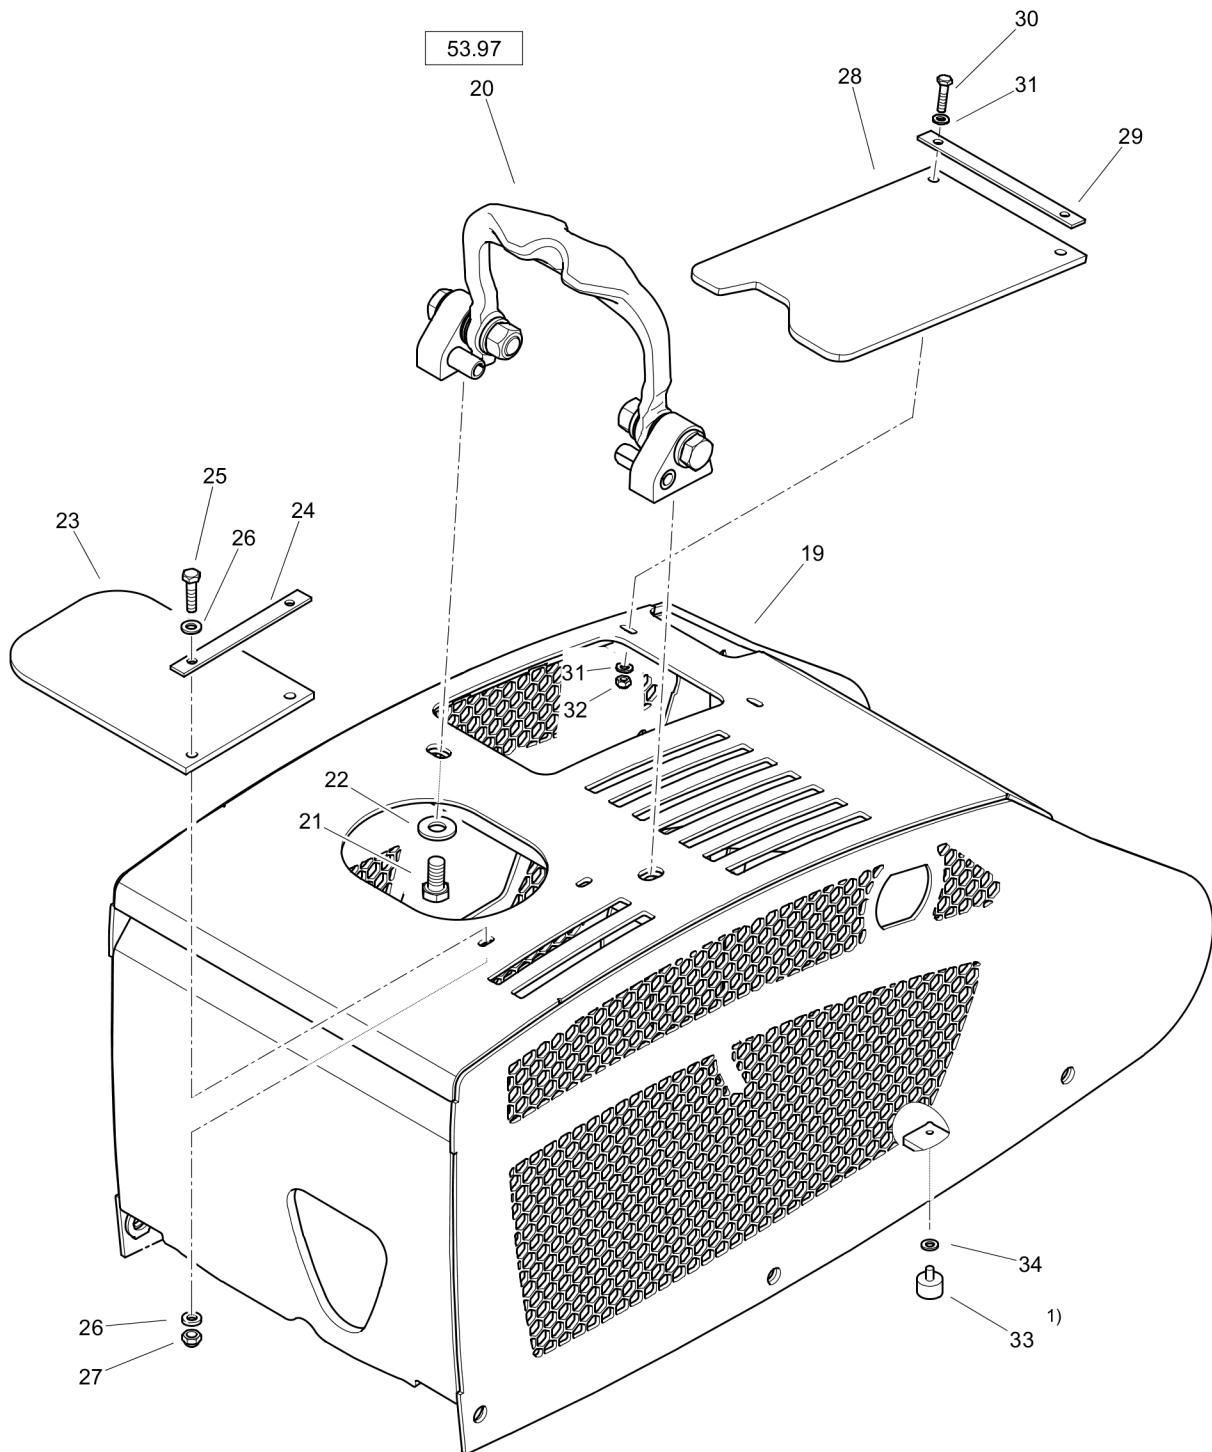

1) Anziehdrehmoment 6 Nm
Tightening torque 6 Nm

153.28/3

Reversible Plate DRP20

Item	Part No.	Qty	Name	SN INFO
1	DL07141220	2	Hexagon bolt	
2	DL08511323	2	Washer	
3	DL69040450	1	Exhaust	
4	DL07230605	1	Socket-head cap screw	
5	DL08590617	1	Washer	
6	DL82040409	1	Tube	
7	DL69120519	1	Baffle	
8	DL08590617	1	Washer	
9	DL07140649	1	Hexagon bolt	
10	DL00652060	1.60	Sealing section	
11	DL69070308	1	Central electric, assembled	
12	DL07140629	4	Hexagon bolt	
13	DL08510612	4	Washer	
14	DL05551910	2	Tube clamp	
15	DL07140818	2	Hexagon bolt	
16	DL08510817	2	Washer	
17	DL08510612	1	Washer	
18	DL00833854	1	Decal,operation	
19	DL69120892	1	Hood	
20	DL69120833	1	Single-point suspens.,assembled	
21	DL07141224	2	Hexagon bolt	
22	DL08752130	2	Spring washer	
23	DL69120853	1	Cover plate	
24	DL69120353	1	Strip steel	
25	DL07140641	2	Hexagon bolt	
26	DL08510612	4	Washer	
27	DL08130611	2	Safety nut	
28	DL69120854	1	Cover plate	
29	DL69120440	1	Strip steel	
30	DL07140641	2	Hexagon bolt	
31	DL08510612	4	Washer	
32	DL08130611	2	Safety nut	
33	DL06140945	1	Stop buffer	
34	DL08510612	1	Washer	
12.12			Engine Carrier	
11.00			Four-stroke engine	
12.13			Engine	

Refer to Parts Online for the most up to date information. The printed information might be outdated.

Tue Feb 14 13:31:22 UTC 2023