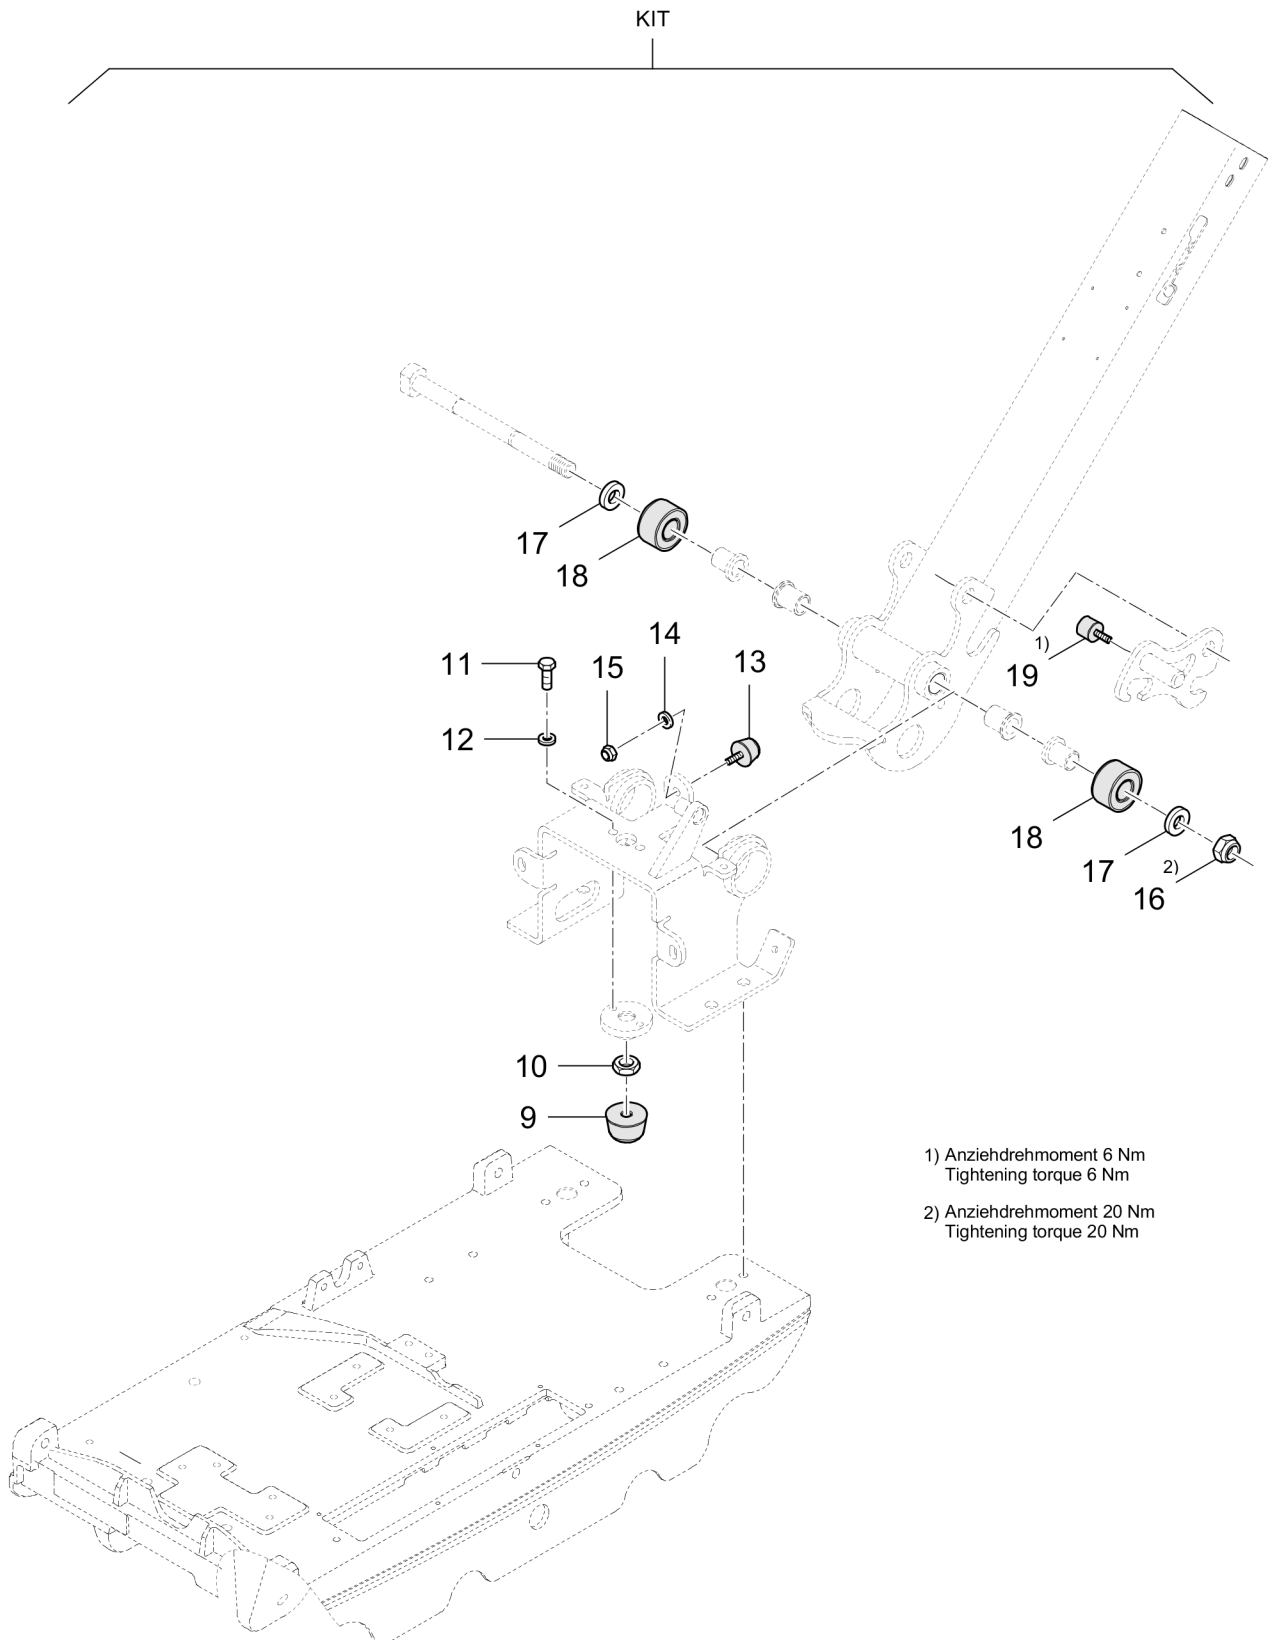

Service, repair and wear part kits

Refer to Parts Online for the most up to date information. The printed information might be outdated.

Tue Feb 14 13:30:41 UTC 2023

Reversible Plate DRP20

Item	Part No.	Qty	Name	SN INFO
1			Service, repair and wear part kits	
1.1	4812217845	1	Repair kit, shock-absorber	
1.2	4812217844	1	Repair kit, transmission	
1.3	4812217510	1	Repair kit, exciter unit	
1.4	4812217843	1	Repair kit, throttle unit	SN - from 101924661001 to 101924661020
1.5	4812217512	1	Seal kit, exciter unit	
1.6	DL92492442	1	Service kit	
2			Refurbishing kit	
2.1	4812217846	1	Refurbishing kit - covering	
2.2	4812217847	1	Refurbishing kit - decals	
2.3	-		Color Dynapac-Light	
3			Field kit	
3.1	DL92401009	1	X5-Synthetic plate	
3.2	DL92401010	1	T94-Transport wheels,failsave	
4	PNNA		Lubricants and operating substances	

Reversible Plate DRP20

Item	Part No.	Qty	Name	SN INFO
KIT	4812217845	1	Repair kit, shock-absorber	
1	DL06127525	4	Rubber buffer	
2	DL69030240	4	Shim	
3	DL07231211	4	Socket-head cap screw	
4	DL08511324	4	Washer	
5	DL08241217	4	Domed cap nut	
6	DL08752130	4	Spring washer	
7	DL06143712	4	Stop buffer	
8	DL06140945	1	Stop buffer	
9	DL06147115	1	Stop buffer	
10	DL08141620	2	Hexagon nut	
11	DL07140824	2	Hexagon bolt	
12	DL08510817	2	Washer	
13	DL06142915	1	Stop buffer	
14	DL08752084	1	Spring washer	
15	DL08110813	1	Hexangon nut	
16	DL08131621	1	Safety nut	
17	DL08511730	2	Washer	
18	DL06151711	2	Rubber bush	
19	DL06140985	1	Stop buffer	