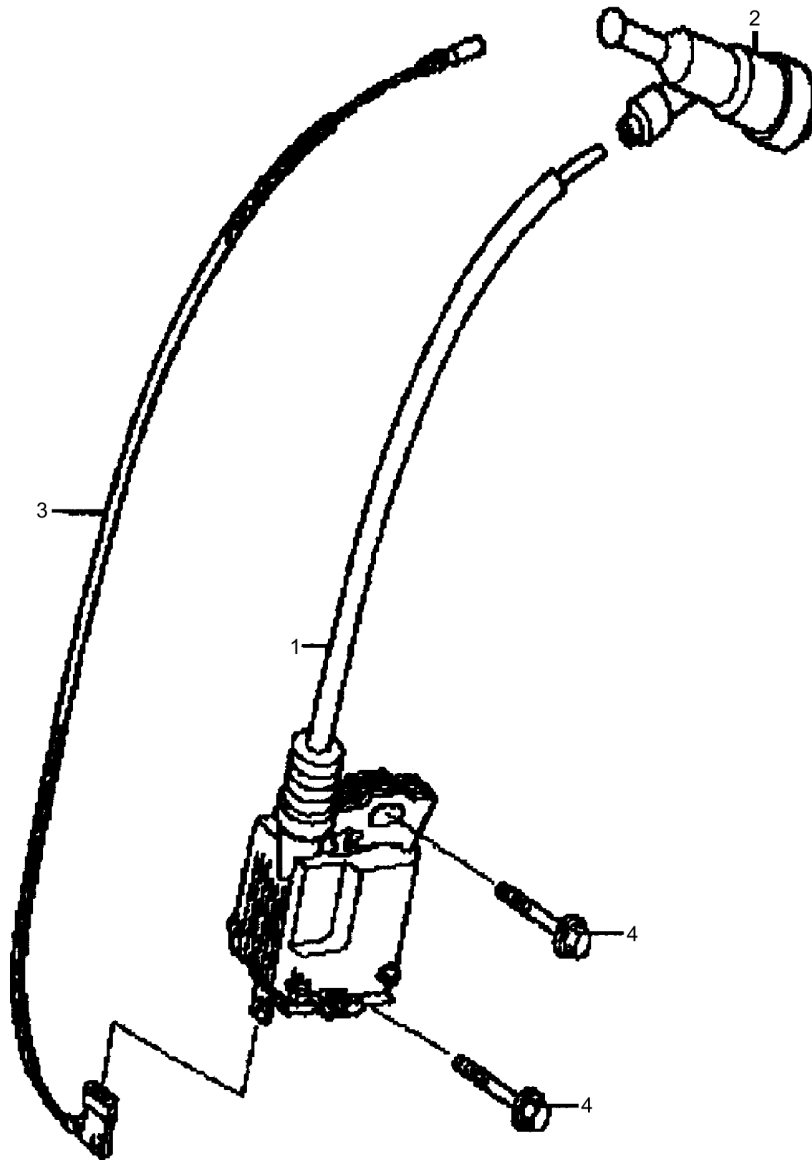

11.46

Reversible Plate DRP20

Item	Part No.	Qty	Name	SN INFO
1	DL05748630	1	Coil,ignition	
2	DL05748631	1	Spark plug socket	
3	DL05749011	1	Shut down rope	
4	DL05747395	2	Screw