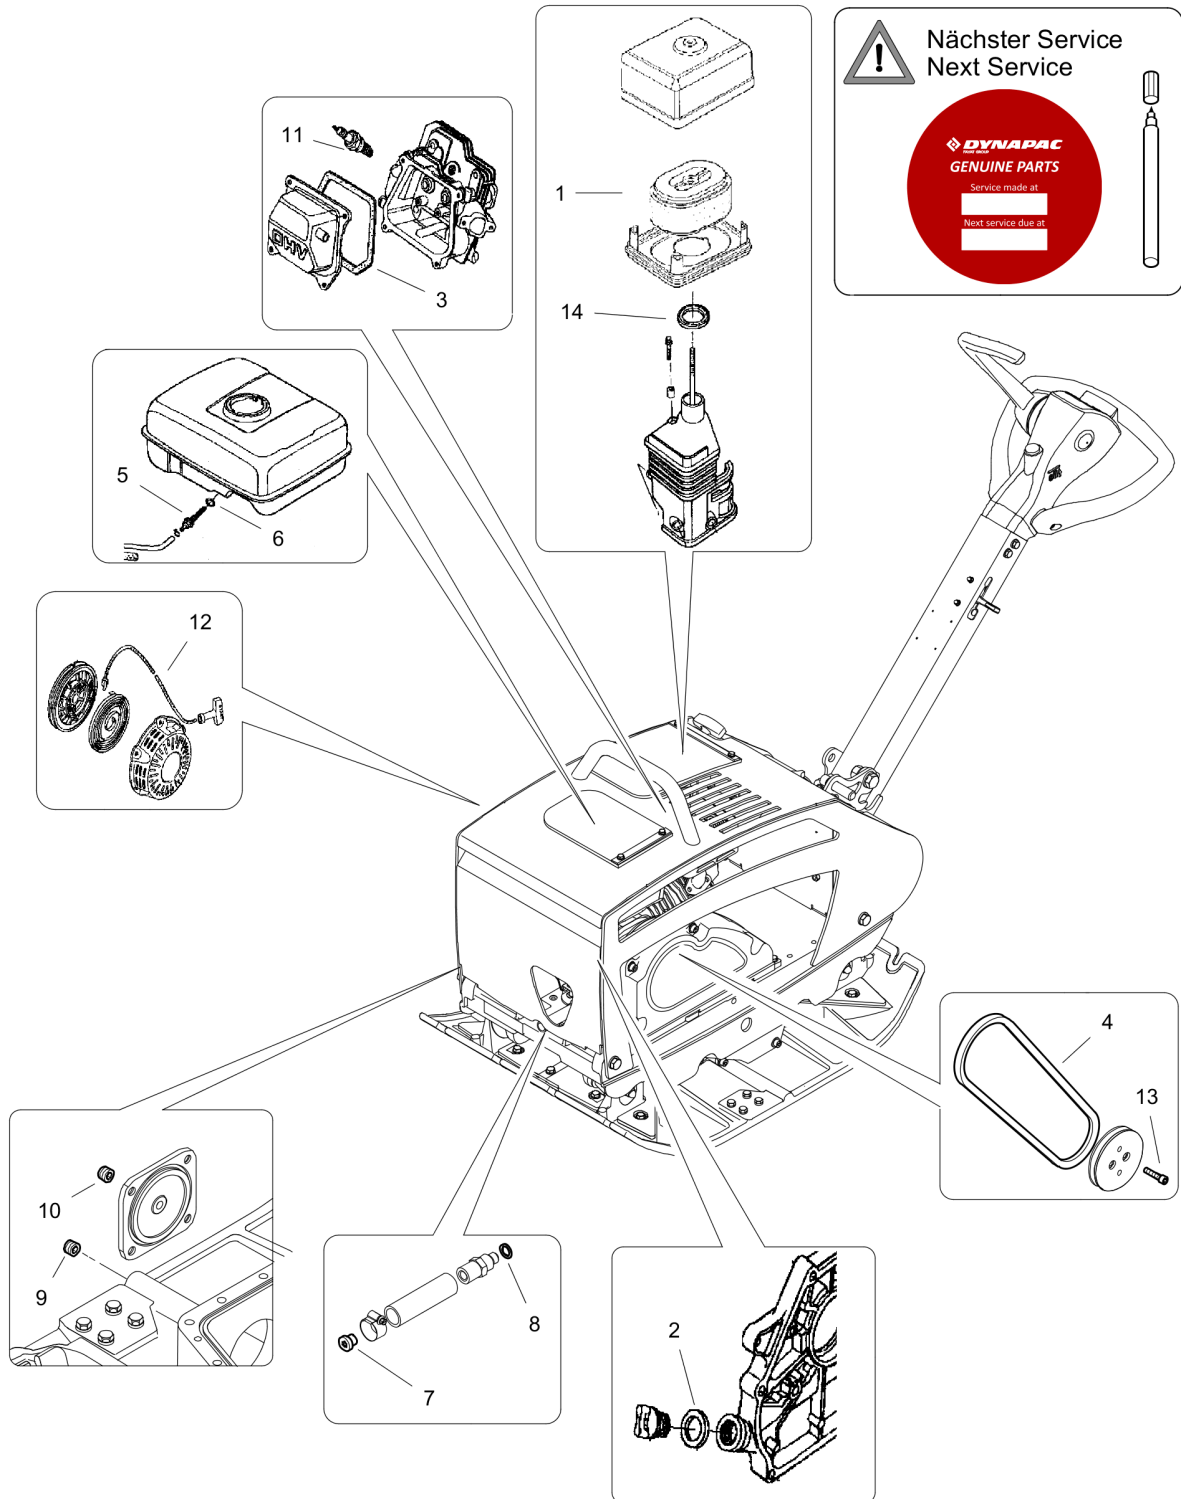

Reversible Plate DRP20

Service, repair and wear part kits DL92492442_01 Service kit

194.08

Refer to Parts Online for the most up to date information. The printed information might be outdated.

Tue Feb 14 13:30:46 UTC 2023

Reversible Plate DRP20

Item	Part No.	Qty	Name	SN INFO
0	DL92492442	1	Service kit	
1	DL05747215	1	Element	
2	DL05748603	1	Gasket, oil dip stick	
3	DL05747125	1	Valve cover gasket	
4	DL92410583	1	V-belt	
5	DL05747161	1	Filter,fuel	
6	DL05747188	1	Loop ring	
7	DL05546131	1	Screw plug with seal	
8	DL09331098	1	Sealing ring	
9	DL07611215	1	Screw plug	
10	DL07611010	1	Screw plug	
11	DL05747930	1	Spark plug	
12	DL05748578	1	Starter rope	
13	DL07230834	2	Socket-head cap screw	
14	DL83403043	1	Gasket