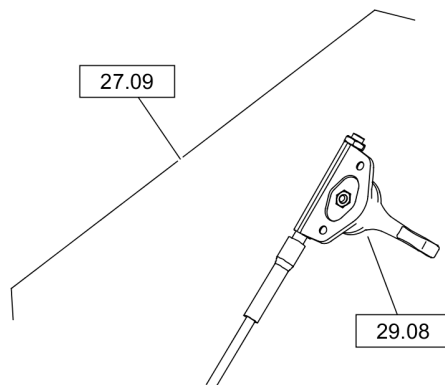

Reversible Plate DRP20

Item	Part No.	Qty	Name	SN INFO
27.01	DL69110044_02		Travel Actuation	
27.09	DL69100045_01		Throttle Control	
27.14	DL69110170_05		Steering rod head	
27.17	DL69110222_02		Detent, assembled	
29.08	DLEA002305_00		Actuat.Cable Throttle Re.