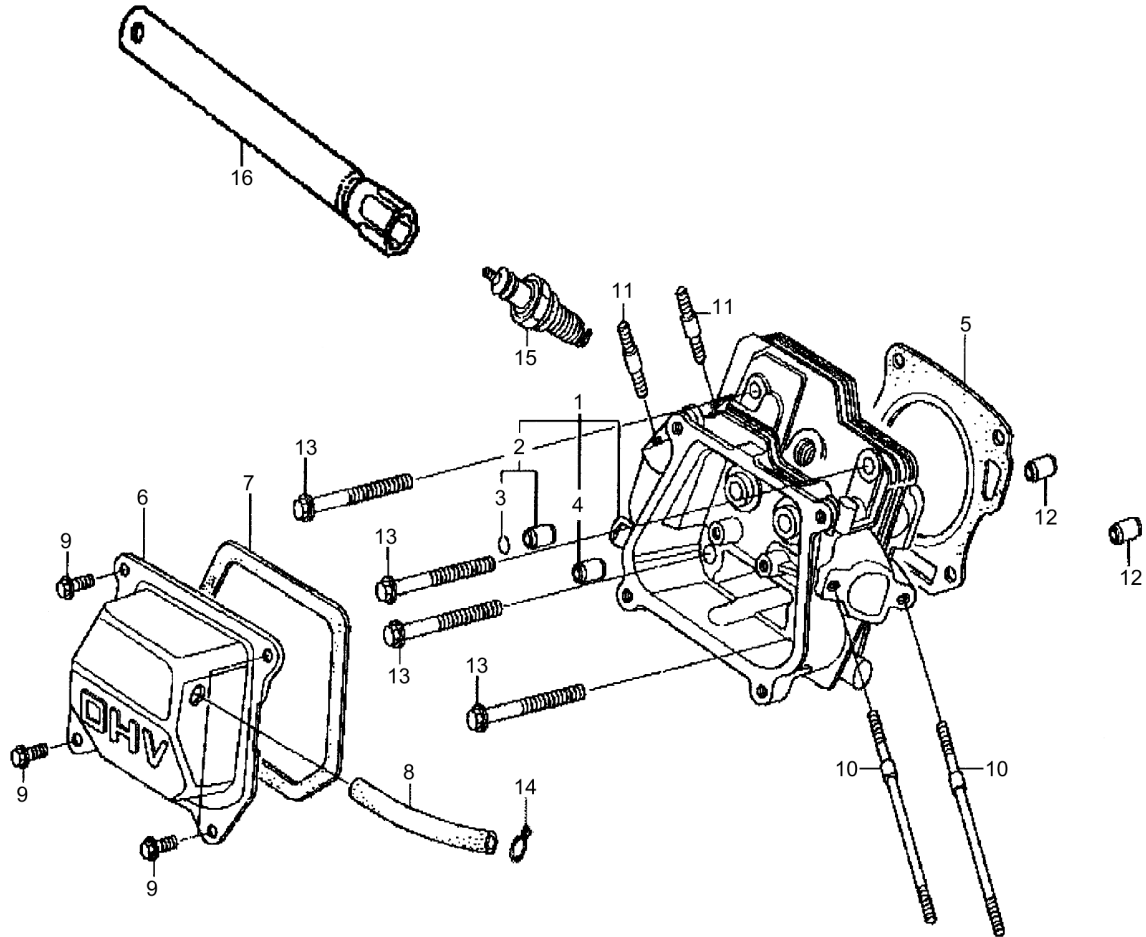

11.08

Refer to Parts Online for the most up to date information. The printed information might be outdated.

Tue Feb 14 13:30:55 UTC 2023

Reversible Plate DRP20

Item	Part No.	Qty	Name	SN INFO
1	DL05748940	1	Cylinder head	
2	DL05747212	1	Valve guide	
3	DL05747368	1	Circlip	
4	DL05747211	1	Valve guide	
5	DL05748941	1	Cylinder head gasket	
6	DL05748916	1	Cylinder head cover	
7	DL05747125	1	Valve cover gasket	
8	DL05747369	1	Ventilation pipe	
9	DL05747322	4	Hexagon bolt	
10	DL05747356	2	Stud	
11	DL05747370	2	Stud	
12	DL05747371	2	Dowel pin	
13	DL05748639	4	Hexagon bolt	
14	DL05748558	2	Hose clip	
15	DL05747282	1	Spark plug	
16	DL05748608	1	Spark plug spanner