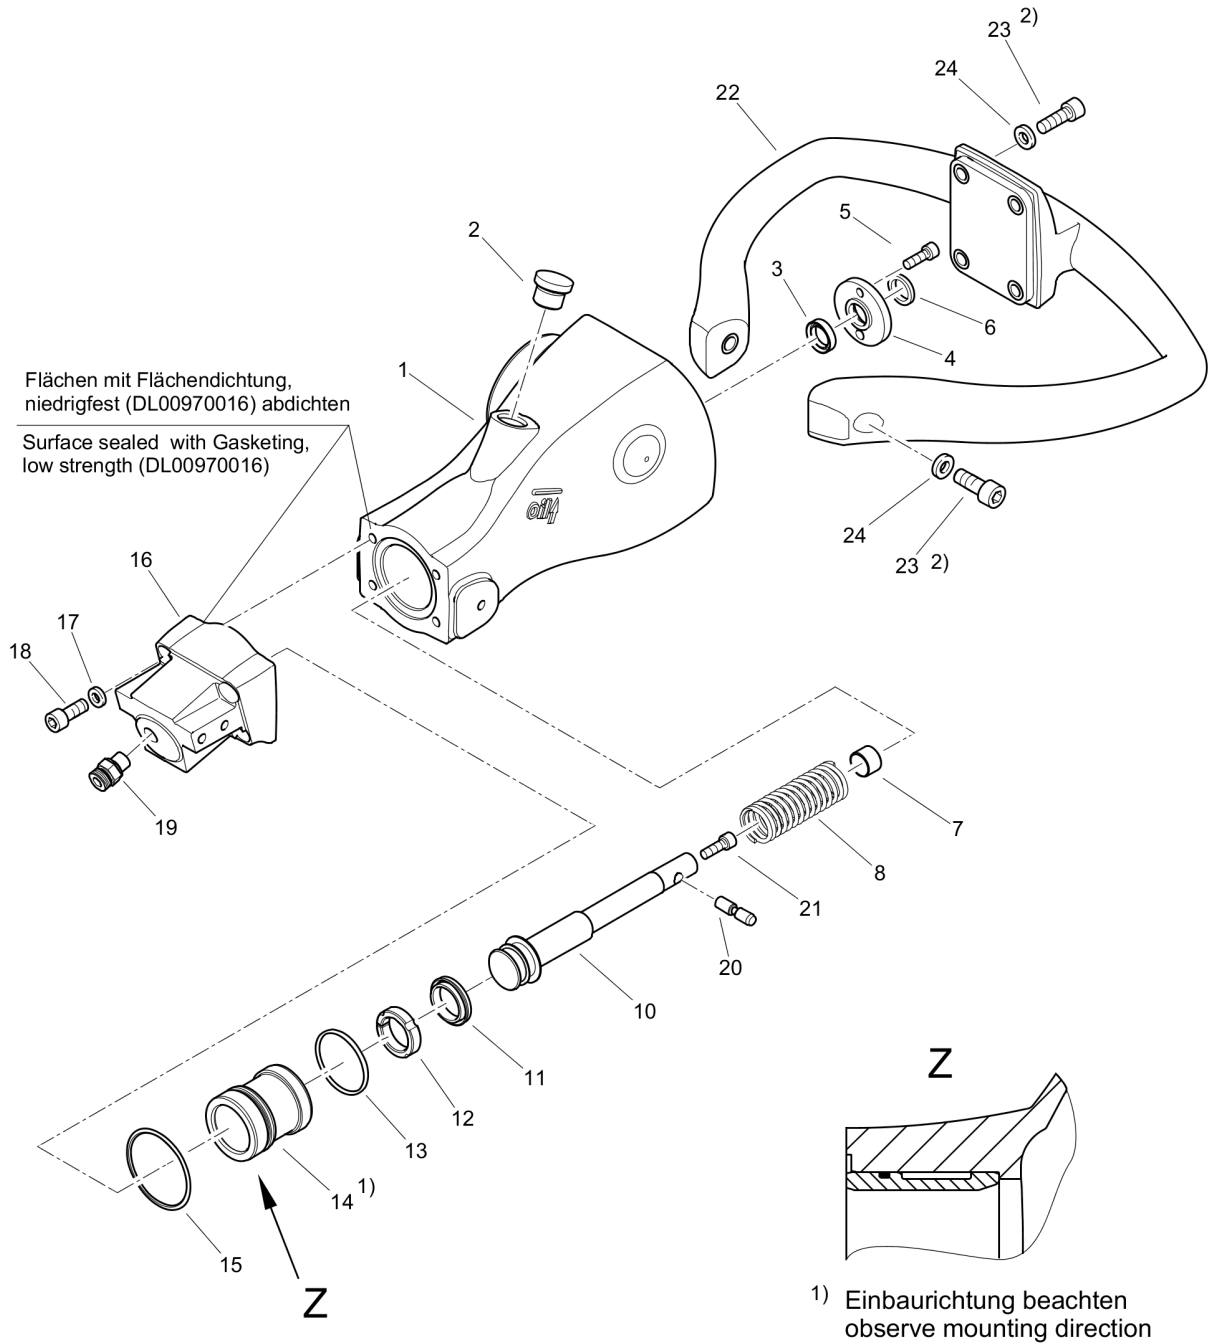

Tue Feb 14 13:31:05 UTC 2023

Reversible Plate DRP20

Item	Part No.	Qty	Name	SN INFO
1	DL69110170	1	Steering rod head	
2	DL08510817	4	Washer	
3	DL07140824	4	Hexagon bolt	
4	DL05553192	1	Hose assy.ac.WN3111	

- 1) Anbindung Gaszug am Motor
Mounting position throttle control on motor

27.09

Reversible Plate DRP20

Item	Part No.	Qty	Name	SN INFO
1	DL05561594	1	Throttle control	
2	DL07320508	2	Countersunk screw	
4	DL08510511	2	Washer	
5	DL08240510	2	Domed cap nut	
52.16			Steering Handle	
12.12			Engine Carrier	

2) Anziehdrehmoment 25 Nm
Tightening torque 25 Nm

27.14/1

1) mit Fett DL00996016 einsetzen
insert with grease DL00996016

27.14/2

Reversible Plate DRP20

Item	Part No.	Qty	Name	SN INFO
1	DL69110178	1	Housing	
2	DL05546051	1	Screw plug with seal	
3	DL06245060	1	Sealing ring	
4	DL69110147	1	Sealing lid	
5	DL07230605	2	Socket-head cap screw	
6	DL05568996	1	Scraper	
7	DL06283067	1	Bushing	
8	DL05661358	1	Pressure spring	
10	DL69110354	1	Piston rod	
11	DL05802099	1	Piston seal	
12	DL69110168	1	Guide bush	
13	DL06220401	1	Loop ring	
14	DL69110169	1	Bushing	
15	DL06220530	1	Loop ring	
16	DL69110363	1	Flange	
17	DL08650817	4	Washer	
18	DL07230822	4	Socket-head cap screw	
19	DL05548022	1	Double-ended union	
20	DL69110123	1	Bolt	
21	DL69110122	1	Socket-head cap screw	
22	DL69110164	1	Handle	
23	DL07230822	6	Socket-head cap screw	
24	DL08650817	6	Washer	
25	DL69110190	1	Lever	
26	DL69110219	1	Driver	
27	DL07230623	2	Socket-head cap screw	
28	DL69110220	1	Driver	
29	DL06282084	1	Bushing	
30	DL69110222	1	Detent, assembled	
31	DL07230613	3	Socket-head cap screw	
32	DL69110188	1	Travel lever	
33	DL09160817	1	Dowel pin	
34	DL06270009	2	Wedge safety washer	