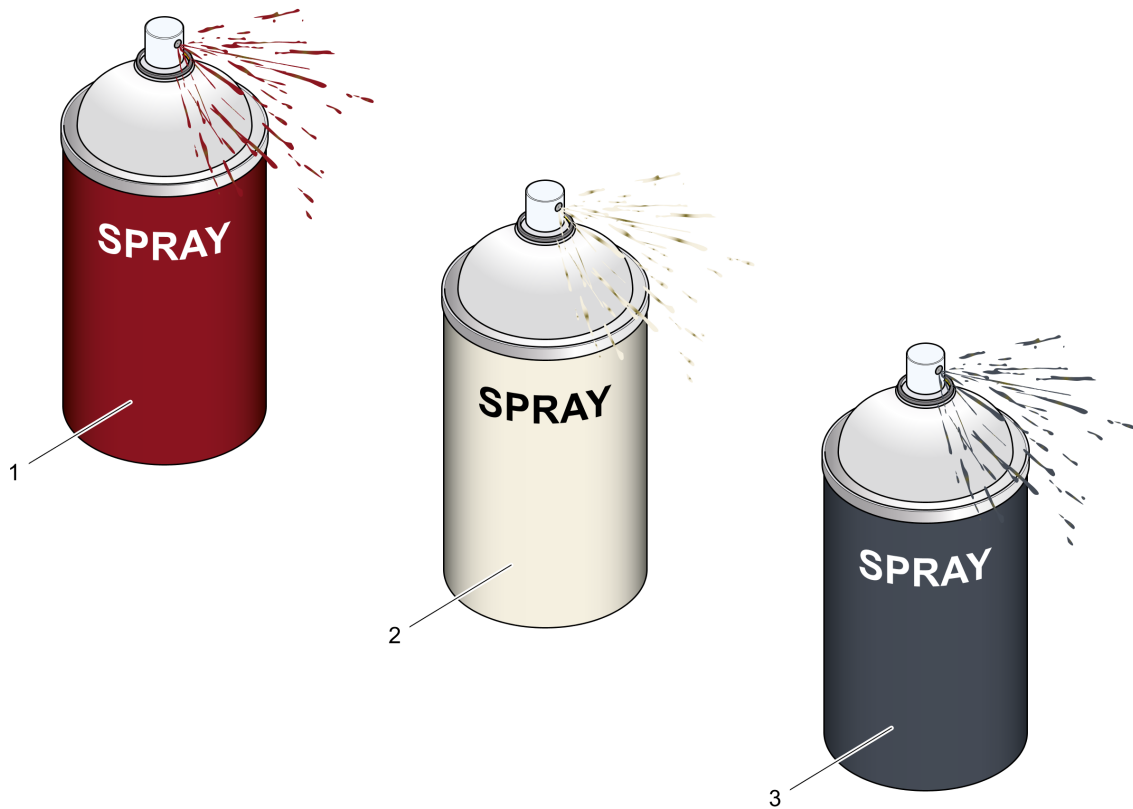

Reversible Plate DRP20

Item	Part No.	Qty	Name	SN INFO
1	4812215512	1	Dynapac color, red	
2	4812215516	1	Dynapac color, white	
3	4812071005	1	Dynapac color, grey