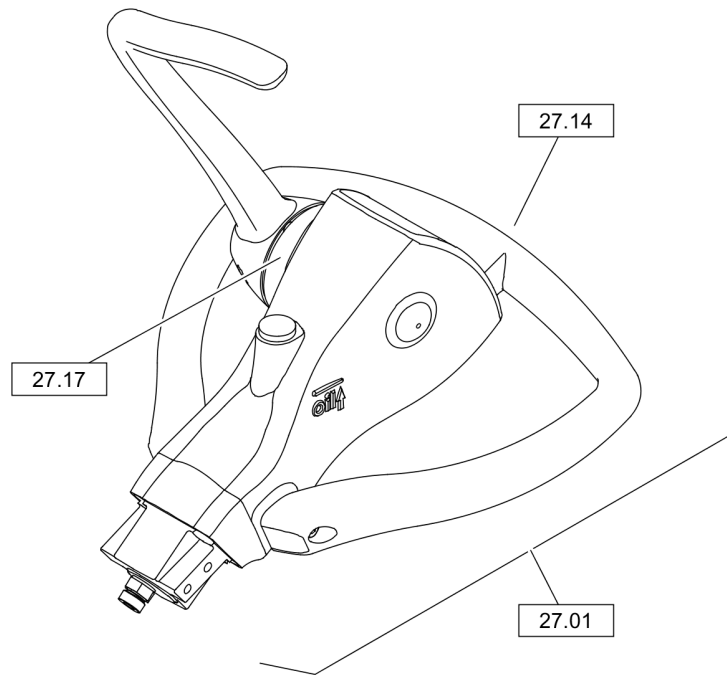

Reversible Plate DRP20

Item	Part No.	Qty	Name	SN INFO
27.01	DL69110044_02		Travel Actuation	
27.09	DL69100045_01		Throttle Control	
27.14	DL69110170_05		Steering rod head	
27.17	DL69110222_02		Detent, assembled	
29.08	DLEA002305_00		Actuat.Cable Throttle Re.