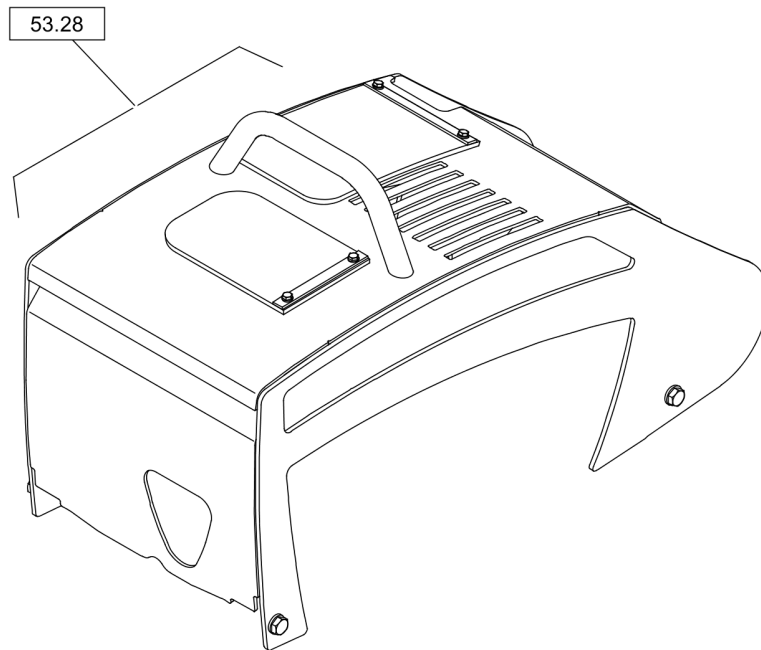

Tue Feb 14 13:31:08 UTC 2023

Reversible Plate DRP20

50 Frame DL69200056_00_050_DRP20 Frame with Attachment Parts

Reversible Plate DRP20

Item	Part No.	Qty	Name	SN INFO
52.16	DL92410087_00		Steering Handle	
53.28	DL92410577_00		Protection hood	
53.97	DL69120833_00		Single-point suspens., assembled	