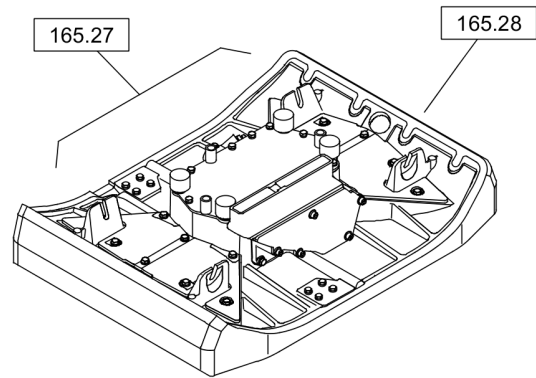

Reversible Plate DRP20

110 Options DL69200056_00_110_DRP20 Special Equipment

Reversible Plate DRP20

Item	Part No.	Qty	Name	SN INFO
153.28	DL92400106_01		AD1-Protection hood	
165.01	DL92401009_00		X5-Synthetic plate	
166.03	DL92400107_00		T94-Transport wheels, failsave	
181.24	DL69070308_00		Central electric, assembled	
182.04	DL92401032_00		AZ4-Operating hourmeter	
194.08	DL92492442_01		Service kit