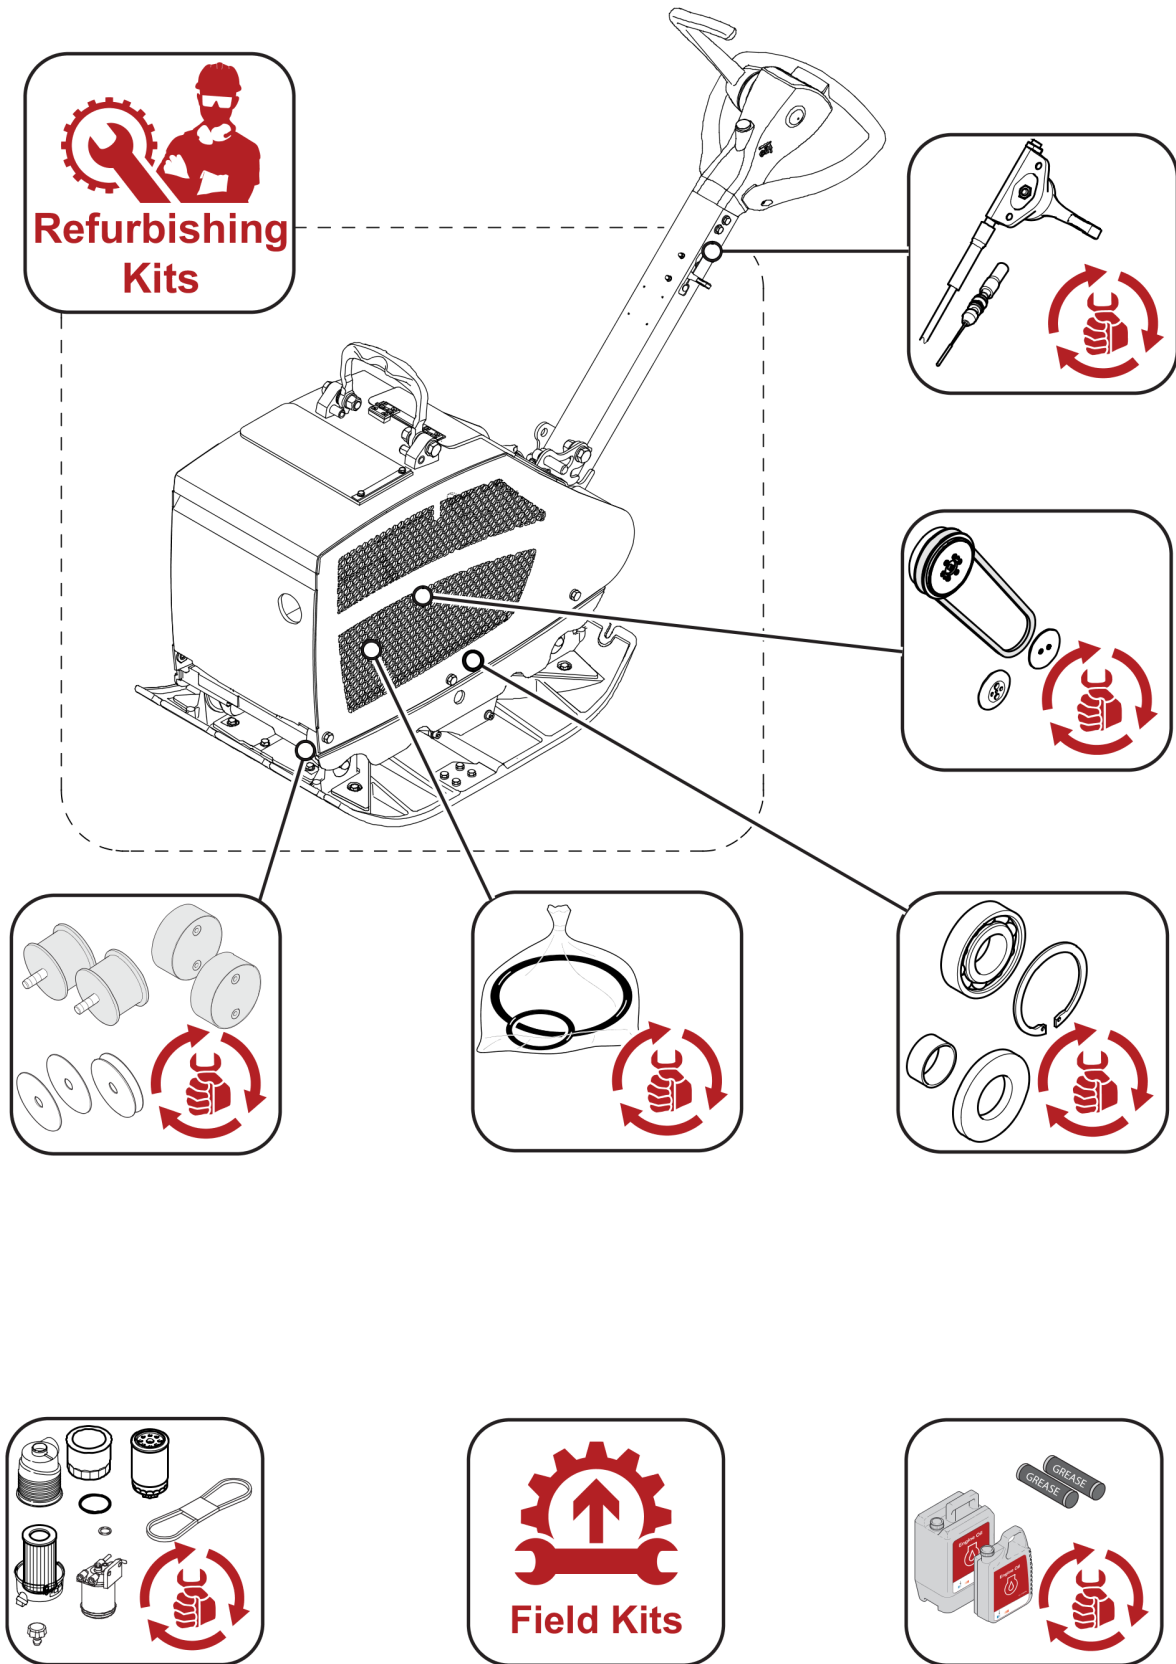

65 Plate

DL69200056_00_065_DRP20 Plate / Foot 87

Plate / Foot

DL69020045_02 Base Plate 89
DL69020834_00 Base plate,assembled 94

100 Accessories

DL69200056_00_100_DRP20 Accessories 96

Accessories

DL92410088_01 Decals 98

110 Options

DL69200056_00_110_DRP20 Special Equipment 100

Special Equipment

DL92400106_01 AD1-Protection hood 102
DL92401009_00 X5-Synthetic plate See page 22
DL92400107_00 T94-Transport wheels,failsave 107
DL69070308_00 Central electric, assembled 109
DL92401032_00 AZ4-Operating hourmeter 111

Service, repair and wear part kits

Refer to Parts Online for the most up to date information. The printed information might be outdated.

Tue Feb 14 13:30:41 UTC 2023

Reversible Plate DRP20

Item	Part No.	Qty	Name	SN INFO
1			Service, repair and wear part kits	
1.1	4812217845	1	Repair kit, shock-absorber	
1.2	4812217844	1	Repair kit, transmission	
1.3	4812217510	1	Repair kit, exciter unit	
1.4	4812217843	1	Repair kit, throttle unit	SN - from 101924661001 to 101924661020
1.5	4812217512	1	Seal kit, exciter unit	
1.6	DL92492442	1	Service kit	
2			Refurbishing kit	
2.1	4812217846	1	Refurbishing kit - covering	
2.2	4812217847	1	Refurbishing kit - decals	
2.3	-		Color Dynapac-Light	
3			Field kit	
3.1	DL92401009	1	X5-Synthetic plate	
3.2	DL92401010	1	T94-Transport wheels,failsave	
4	PNNA		Lubricants and operating substances	

Reversible Plate DRP20

Item	Part No.	Qty	Name	SN INFO
KIT	4812217845	1	Repair kit, shock-absorber	
1	DL06127525	4	Rubber buffer	
2	DL69030240	4	Shim	
3	DL07231211	4	Socket-head cap screw	
4	DL08511324	4	Washer	
5	DL08241217	4	Domed cap nut	
6	DL08752130	4	Spring washer	
7	DL06143712	4	Stop buffer	
8	DL06140945	1	Stop buffer	
9	DL06147115	1	Stop buffer	
10	DL08141620	2	Hexagon nut	
11	DL07140824	2	Hexagon bolt	
12	DL08510817	2	Washer	
13	DL06142915	1	Stop buffer	
14	DL08752084	1	Spring washer	
15	DL08110813	1	Hexangon nut	
16	DL08131621	1	Safety nut	
17	DL08511730	2	Washer	
18	DL06151711	2	Rubber bush	
19	DL06140985	1	Stop buffer	