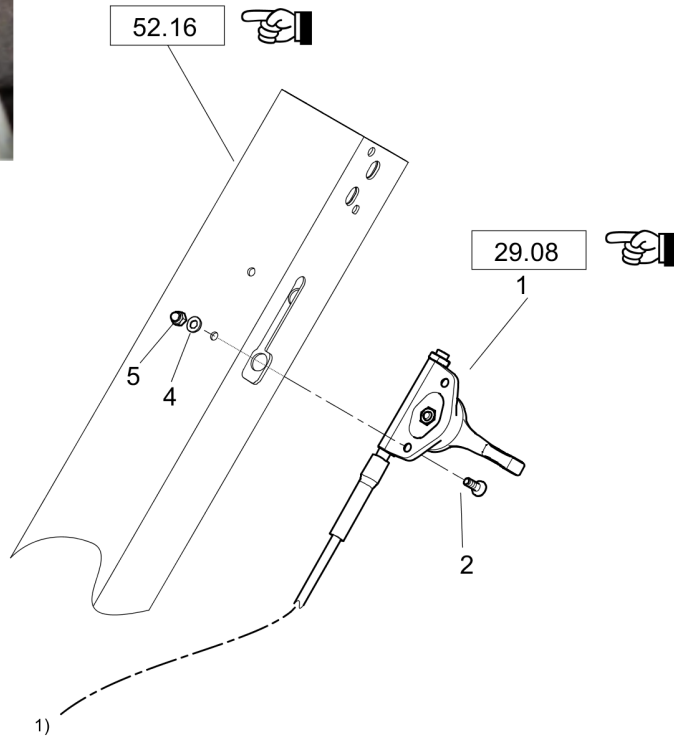

1) Anbindung Gaszug am Motor
  Mounting position throttle control on motor

27.09