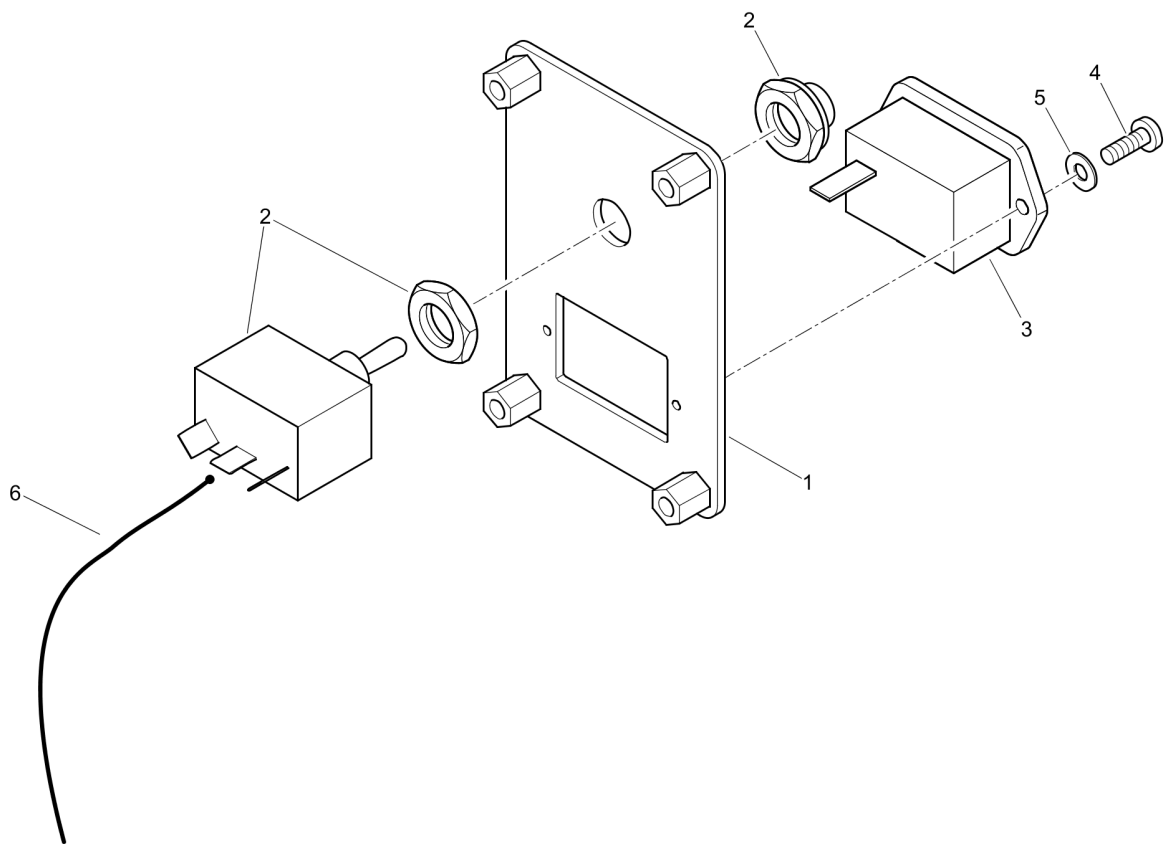

Reversible Plate DRP20

Special Equipment DL69070308_00 Central electric, assembled

181.24

Reversible Plate DRP20

Item	Part No.	Qty	Name	SN INFO
1	DL69070202	1	Dash board	
2	DL05766777	1	Switch	
3	DL05768253	1	Hourmeter	
4	DL07210316	2	Pens head screw	
5	DL08510307	2	Washer	
6	DL69070212	1	Wire harness