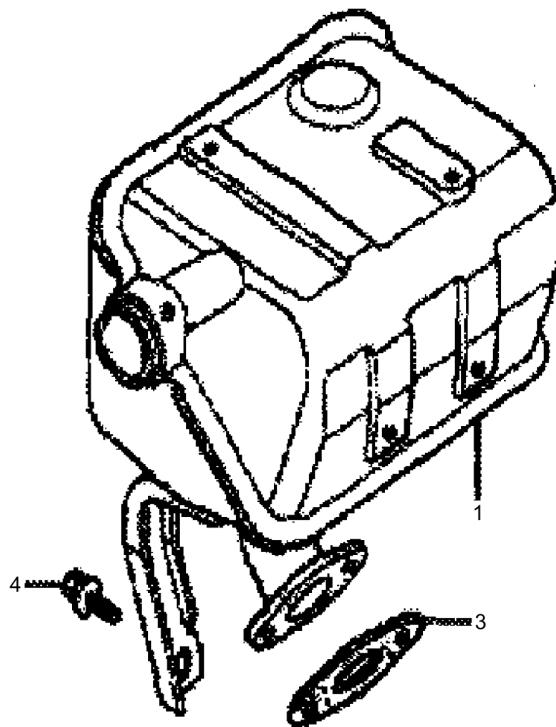

11.25

Refer to Parts Online for the most up to date information. The printed information might be outdated.
Tue Feb 14 13:30:58 UTC 2023

Reversible Plate DRP20

Item	Part No.	Qty	Name	SN INFO
1	DL05748897	1	Control assy.	
2	DL05748947	1	Lever, control	
3	DL05747227	1	Belleville spring	
4	DL05747155	1	Washer	
5	DL05747264	1	Safety nut	
6	DL05747156	1	Connecting piece	
7	DL05747158	1	Adjusting spring	
8	DL05747425	1	Screw	
9	DL05747341	1	Return spring	
10	DL05747333	1	Spring ring	
11	DL05747332	1	Wire holder	
12	DL05747334	1	Screw	
13	DL05747418	1	Cable clip	
14	DL05747426	1	Screw	
15	DL05747322	2	Hexagon bolt	
16	DL05748943	1	Arm governor	
17	DL05748944	1	Governor rod	
18	DL05748945	1	Governor spring	
19	DL05748946	1	Return spring	
20	DL05748997	1	Screw	
21	DL05747312	1	Collar nut	