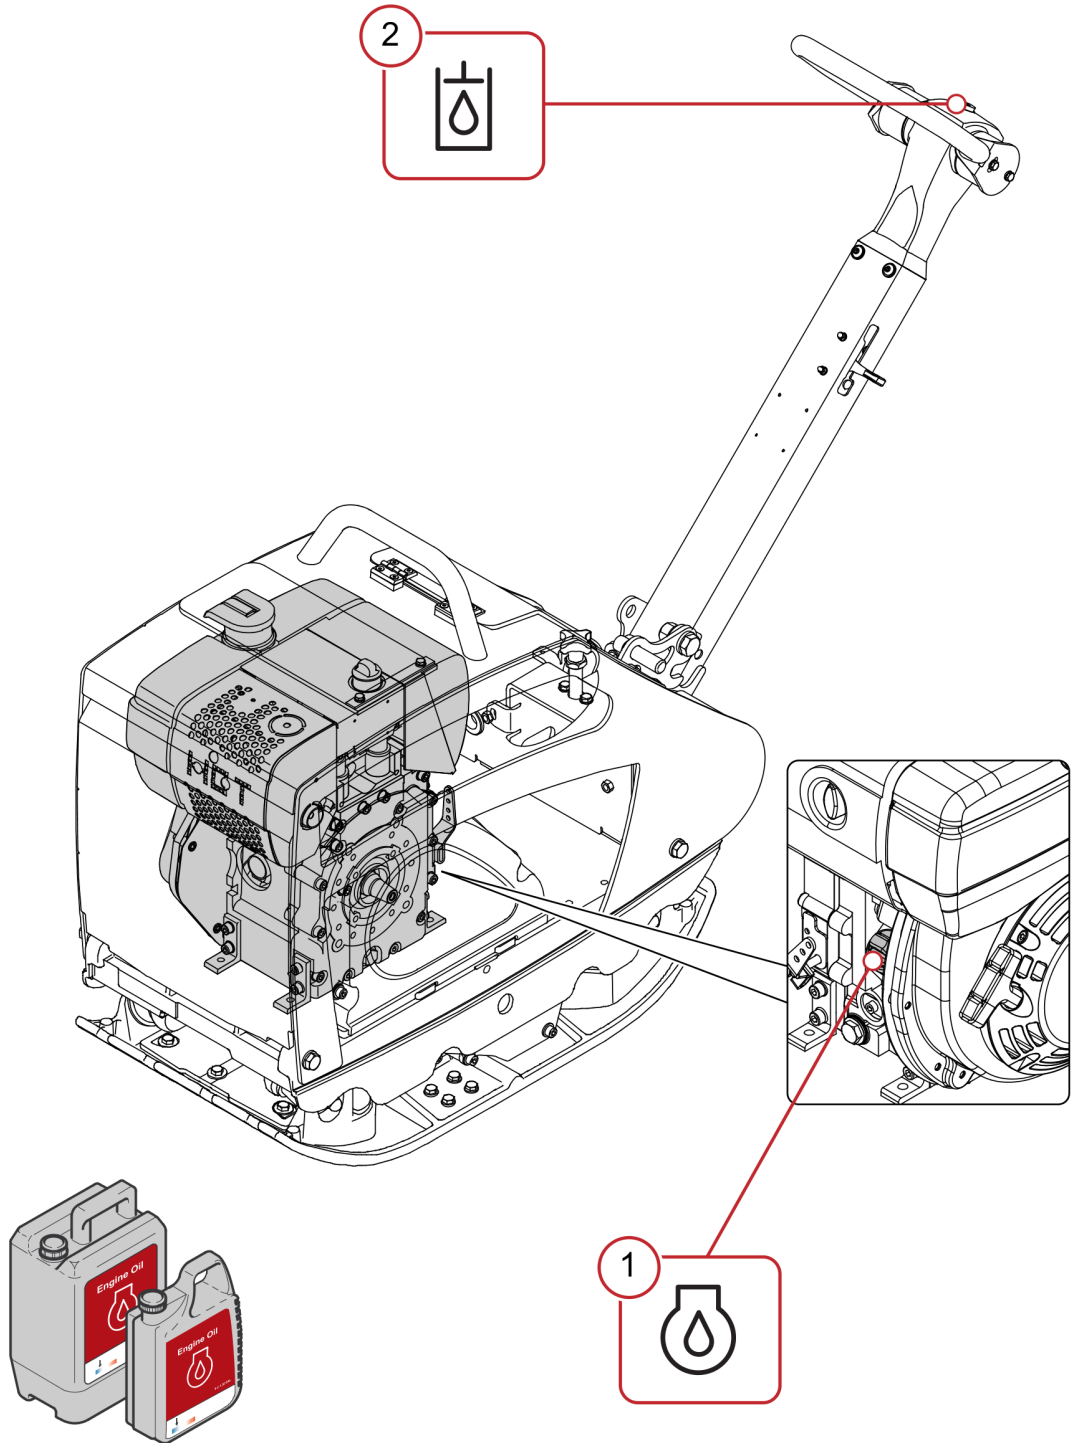

Reversible Plate DRP20

Lubricants Lubricants and operating substances

Refer to Parts Online for the most up to date information. The printed information might be outdated.

Tue Feb 14 13:30:50 UTC 2023

Reversible Plate DRP20

Item	Part No.	Qty	Name	SN INFO
1	4812074488	1	Dynapac engine oil 5 ltr	
1	4812074490	1	Dynapac engine oil 20 ltr.	
2	4812074494	1	Dynapac hydraulic oil 5 ltr	
2	4812074495	1	Dynapac hydraulic oil 20 ltr	

Refer to Parts Online for the most up to date information. The printed information might be outdated.

Tue Feb 14 13:30:50 UTC 2023