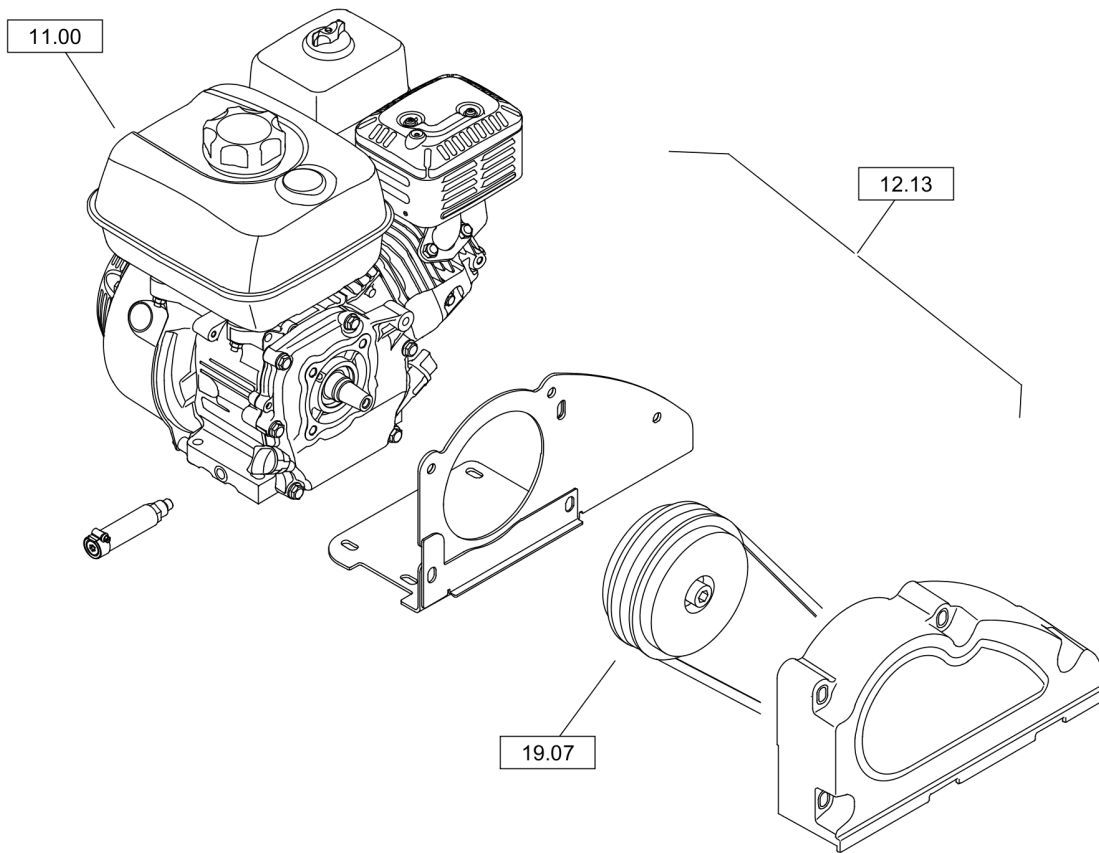

Reversible Plate DRP20

10 Engine DL69200056_00_010_DRP20 Engine / Fitting Parts

Reversible Plate DRP20

Item	Part No.	Qty	Name	SN INFO
11.00	DL05747045_100 1E		Engine Parts List	
11.01	DLMOT019729_0 0		Crankcase	
11.02	DLMOT019730_0 0		Front Cover	
11.08	DLMOT019731_0 0		Cylinder Head	
11.09	DLMOT019732_0 0		Camshaft	
11.19	DLMOT019733_0 0		Crankshaft And Piston	
11.21	DLMOT019734_0 0		Fuel Tank	
11.22	DLMOT019735_0 0		Dry Air Filter	
11.25	DLMOT019736_0 0		Throttle Control	
11.26	DLMOT019737_0 0		Silencer	
11.31	DLMOT019738_0 0		Recoil Starter	
11.44	DLMOT019739_0 0		Covering	
11.46	DLMOT019740_0 0		Contact Breaker/Ign.Coil	
11.53	DLMOT019741_0 0		Carburetor	
12.12	DL92410086_00		Engine Carrier	
12.13	DL92410702_00		Engine	
19.07	DLEA002611_00		Centrifugal Clutch