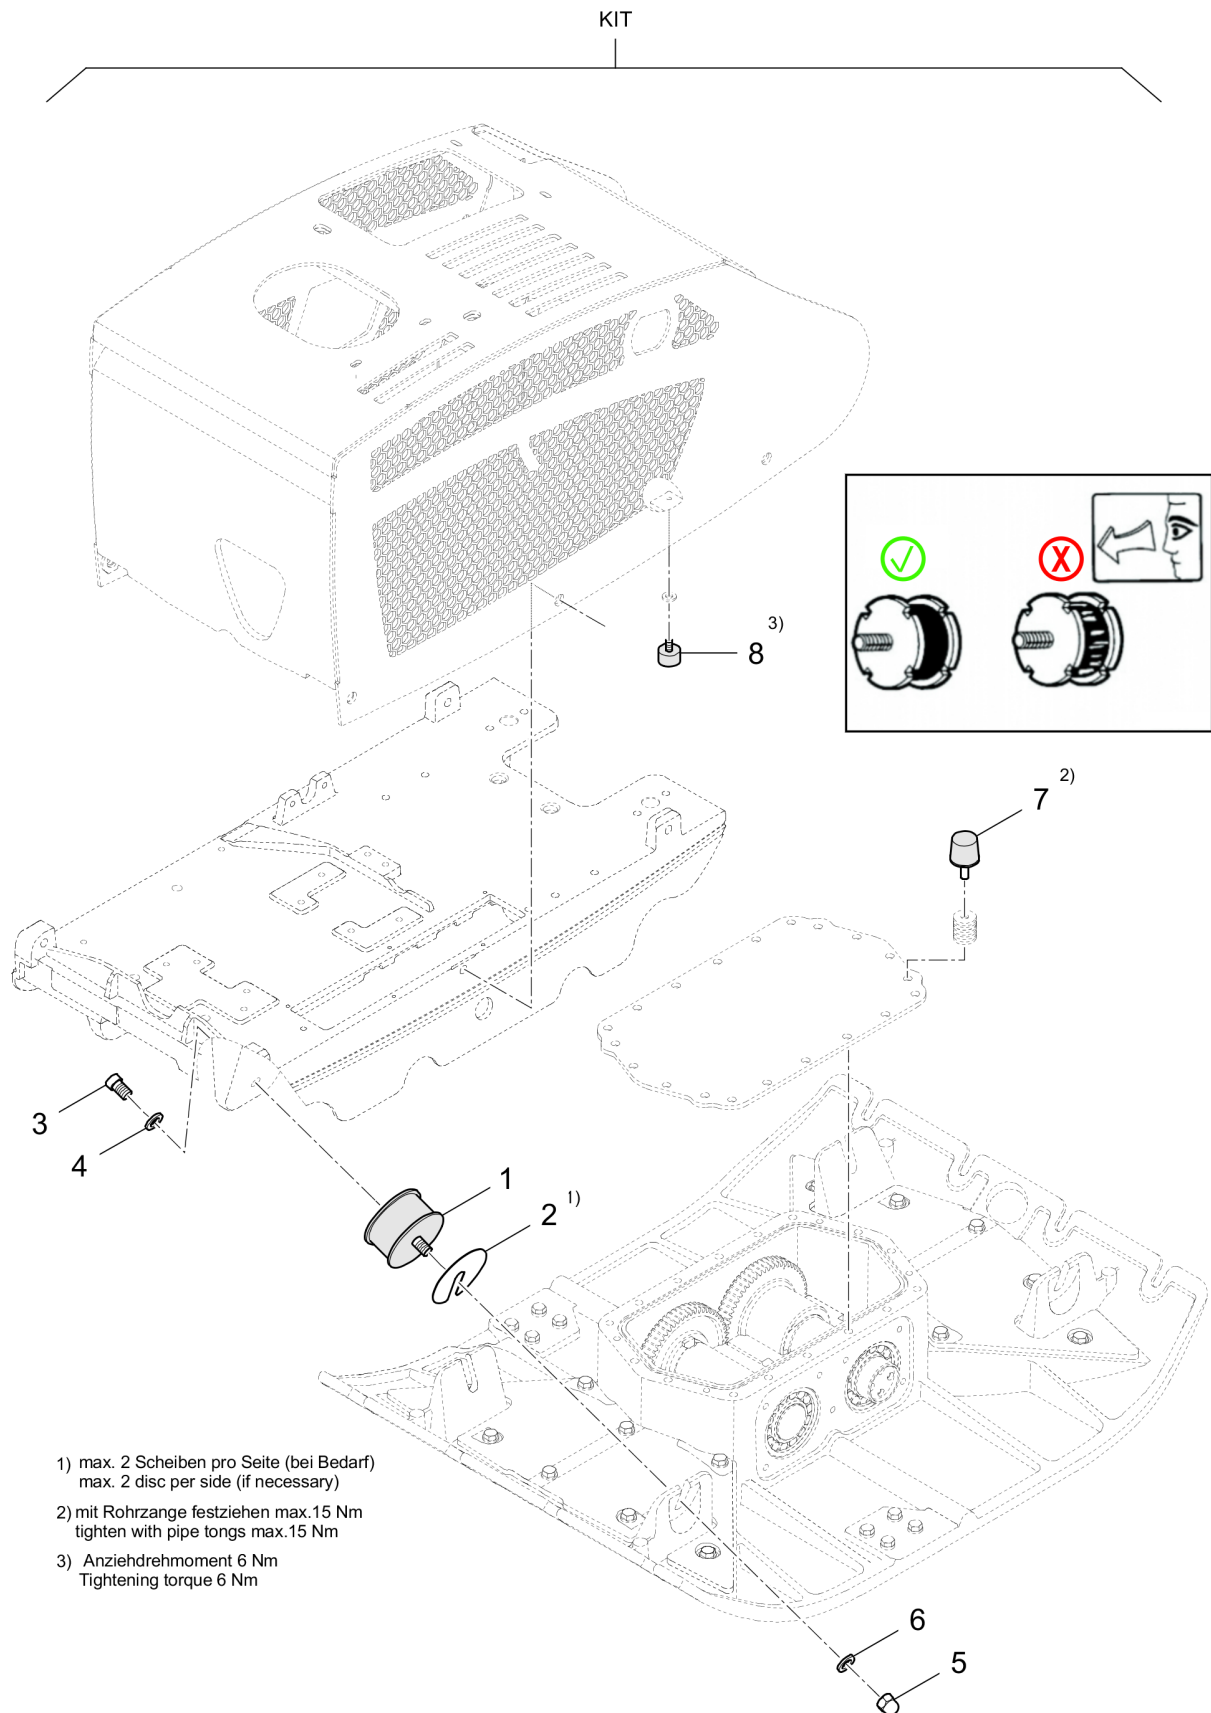

Service, repair and wear part kits

Refer to Parts Online for the most up to date information. The printed information might be outdated.

Tue Feb 14 13:30:41 UTC 2023

Reversible Plate DRP20

Item	Part No.	Qty	Name	SN INFO
1			Service, repair and wear part kits	
1.1	4812217845	1	Repair kit, shock-absorber	
1.2	4812217844	1	Repair kit, transmission	
1.3	4812217510	1	Repair kit, exciter unit	
1.4	4812217843	1	Repair kit, throttle unit	SN - from 101924661001 to 101924661020
1.5	4812217512	1	Seal kit, exciter unit	
1.6	DL92492442	1	Service kit	
2			Refurbishing kit	
2.1	4812217846	1	Refurbishing kit - covering	
2.2	4812217847	1	Refurbishing kit - decals	
2.3	-		Color Dynapac-Light	
3			Field kit	
3.1	DL92401009	1	X5-Synthetic plate	
3.2	DL92401010	1	T94-Transport wheels,failsave	
4	PNNA		Lubricants and operating substances	

Reversible Plate DRP20

Item	Part No.	Qty	Name	SN INFO
KIT	4812217845	1	Repair kit, shock-absorber	
1	DL06127525	4	Rubber buffer	
2	DL69030240	4	Shim	
3	DL07231211	4	Socket-head cap screw	
4	DL08511324	4	Washer	
5	DL08241217	4	Domed cap nut	
6	DL08752130	4	Spring washer	
7	DL06143712	4	Stop buffer	
8	DL06140945	1	Stop buffer	
9	DL06147115	1	Stop buffer	
10	DL08141620	2	Hexagon nut	
11	DL07140824	2	Hexagon bolt	
12	DL08510817	2	Washer	
13	DL06142915	1	Stop buffer	
14	DL08752084	1	Spring washer	
15	DL08110813	1	Hexangon nut	
16	DL08131621	1	Safety nut	
17	DL08511730	2	Washer	
18	DL06151711	2	Rubber bush	
19	DL06140985	1	Stop buffer	