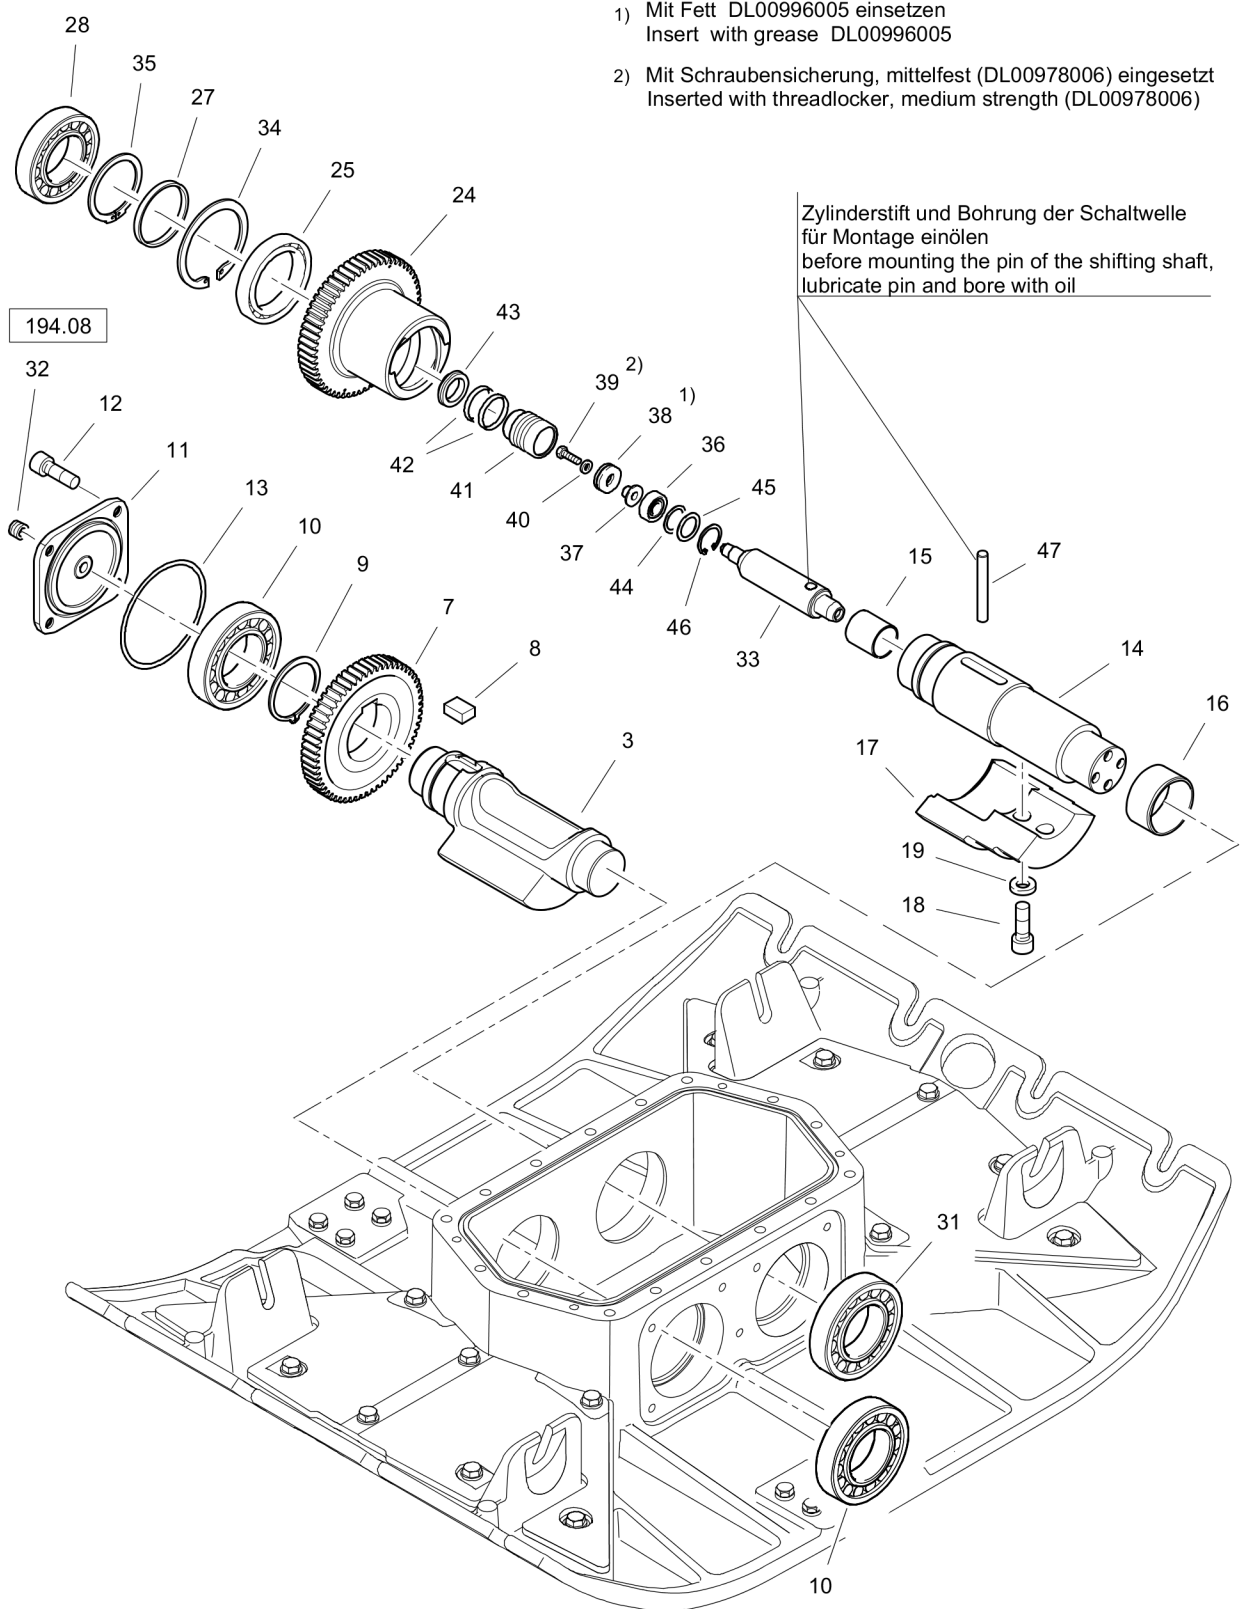

1) Mit Fett DL00996005 einsetzen
  Insert with grease DL00996005
2) Mit Schraubensicherung, mittelfest (DL00978006) eingesetzt
  Inserted with threadlocker, medium strength (DL00978006)

Zylinderstift und Bohrung der Schaltwelle
für Montage einölen
before mounting the pin of the shifting shaft,
lubricate pin and bore with oil

194.08

65.05/2