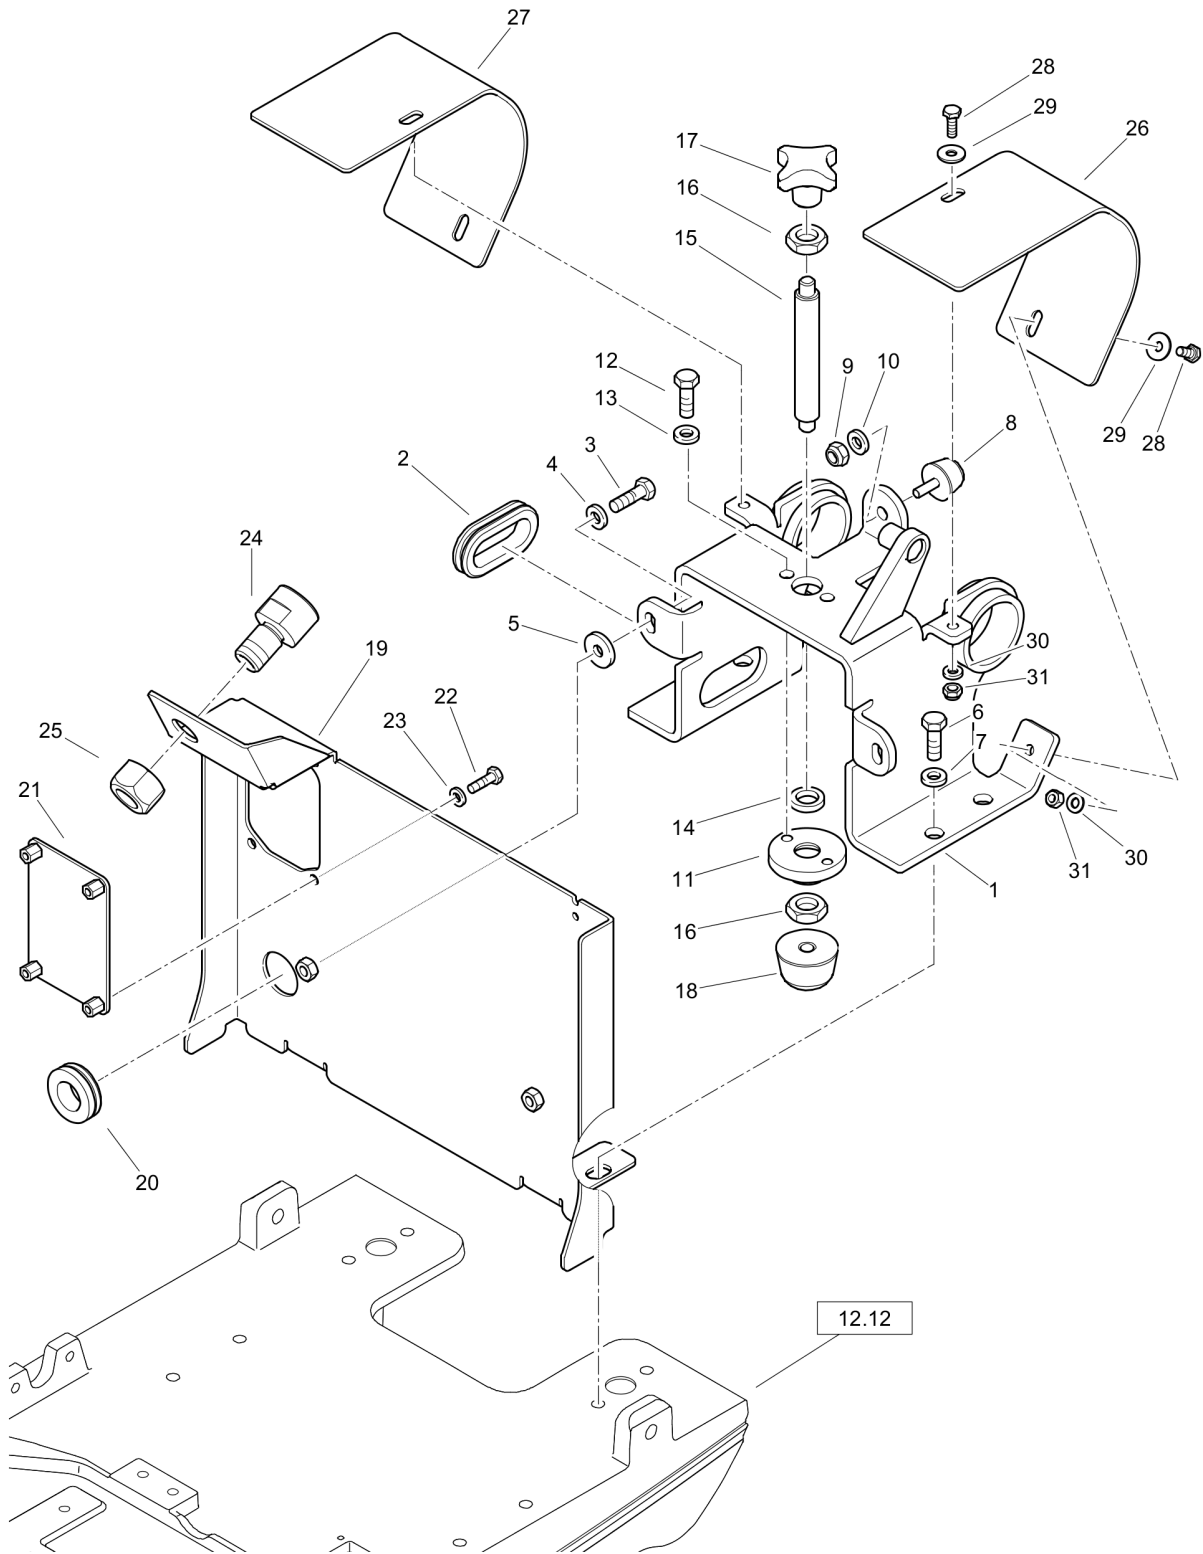

Reversible Plate DRP20

Item	Part No.	Qty	Name	SN INFO
52.16	DL92410087_00		Steering Handle	
53.28	DL92410577_00		Protection hood	
53.97	DL69120833_00		Single-point suspens., assembled	

Refer to Parts Online for the most up to date information. The printed information might be outdated.

Tue Feb 14 13:31:10 UTC 2023

Reversible Plate DRP20

Frame with Attachment Parts DL92410087_00 Steering Handle

52.16/1

Refer to Parts Online for the most up to date information. The printed information might be outdated.

Tue Feb 14 13:31:10 UTC 2023