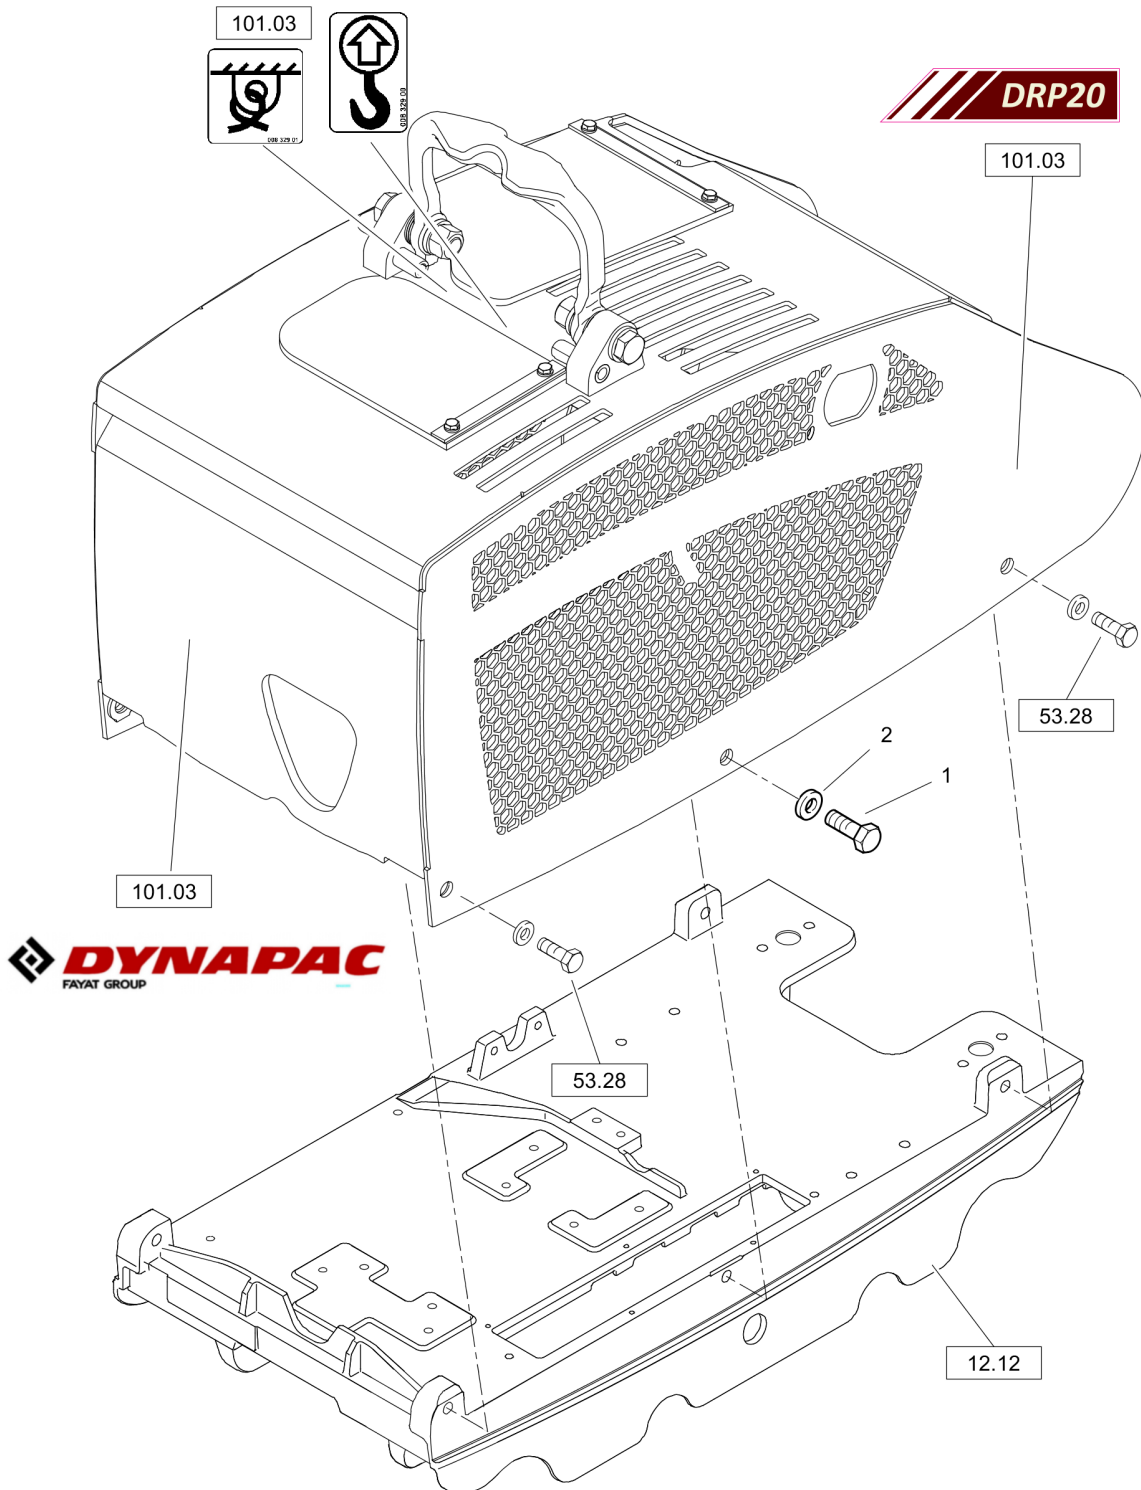

Reversible Plate DRP20

Item	Part No.	Qty	Name	SN INFO
153.28	DL92400106_01		AD1-Protection hood	
165.01	DL92401009_00		X5-Synthetic plate	
166.03	DL92400107_00		T94-Transport wheels, failsave	
181.24	DL69070308_00		Central electric, assembled	
182.04	DL92401032_00		AZ4-Operating hourmeter	
194.08	DL92492442_01		Service kit	

Reversible Plate DRP20

Special Equipment DL92400106_01 AD1-Protection hood

153.28/1

Refer to Parts Online for the most up to date information. The printed information might be outdated.

Tue Feb 14 13:31:20 UTC 2023