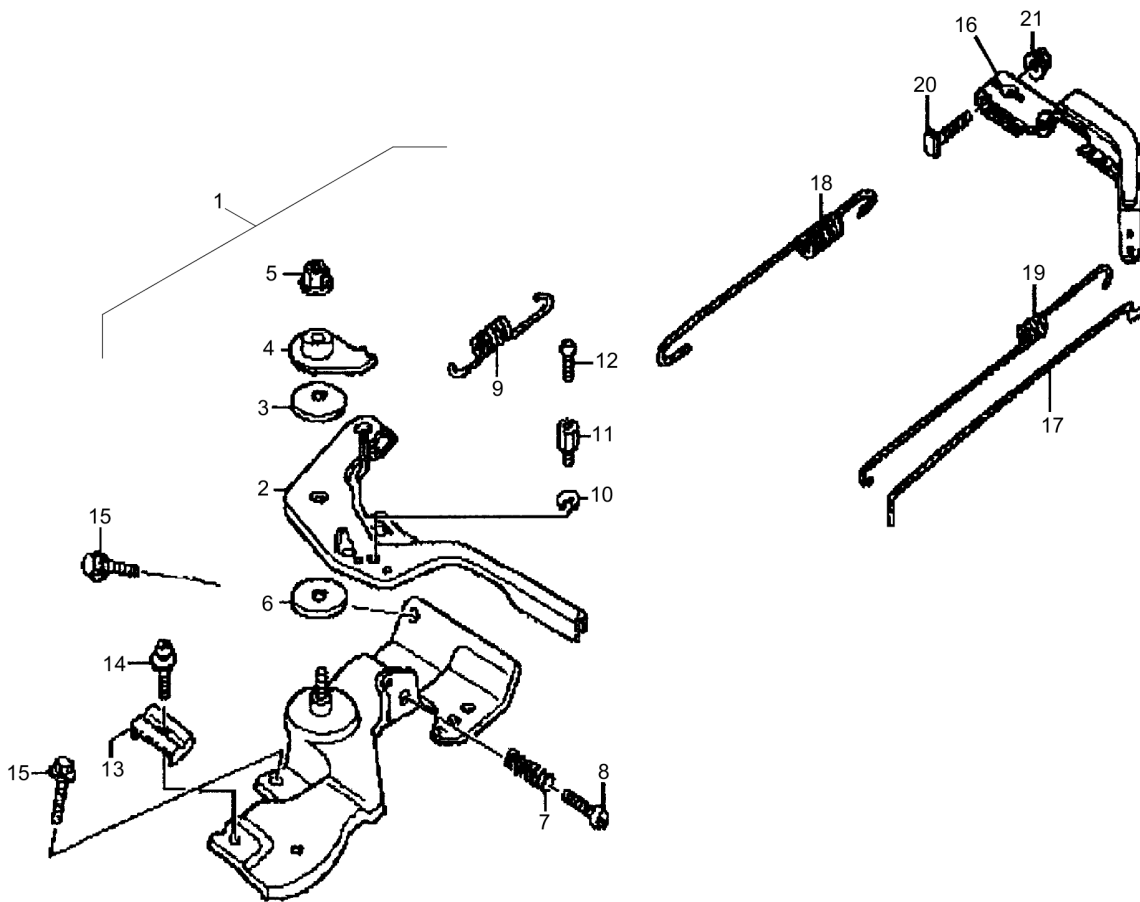

11.09

Refer to Parts Online for the most up to date information. The printed information might be outdated.

Tue Feb 14 13:30:55 UTC 2023

Reversible Plate DRP20

Item	Part No.	Qty	Name	SN INFO
1	DL05748920	1	Valve stem seal	
2	DL05748961	1	Camshaft	
3	DL05747139	1	Return spring	
4	DL05748962	2	Pushrod	
5	DL05747231	2	Rocker arm	
6	DL05747404	2	Tappet	
7	DL05749002	2	Journal	
8	DL05748963	1	Inlet valve	
9	DL05748964	1	Outlet valve	
10	DL05747345	2	Valve spring	
11	DL05749003	2	Valve plate	
12	DL05748965	1	Guide plate	
13	DL05747272	2	Bolt	
14	DL05747354	2	Adjustment nut	

11.21

Refer to Parts Online for the most up to date information. The printed information might be outdated.

Tue Feb 14 13:30:57 UTC 2023

Reversible Plate DRP20

Item	Part No.	Qty	Name	SN INFO
1	DL05748938	1	Fuel tank	
2	DL05748592	1	Tank cover	
3	DL05748593	1	Gasket, tank cover	
4	DL05747464	1	Rubber, supporter	
5	DL05747161	1	Filter, fuel	
6	DL05748568	1	Hexagon bolt	
7	DL05747188	1	Loop ring	
8	DL05747312	2	Collar nut	
9	DL05748937	1	Fuel hose	
10	DL05748570	2	Hose clip	

11.25

Refer to Parts Online for the most up to date information. The printed information might be outdated.
Tue Feb 14 13:30:58 UTC 2023

Reversible Plate DRP20

Item	Part No.	Qty	Name	SN INFO
1	DL05748897	1	Control assy.	
2	DL05748947	1	Lever, control	
3	DL05747227	1	Belleville spring	
4	DL05747155	1	Washer	
5	DL05747264	1	Safety nut	
6	DL05747156	1	Connecting piece	
7	DL05747158	1	Adjusting spring	
8	DL05747425	1	Screw	
9	DL05747341	1	Return spring	
10	DL05747333	1	Spring ring	
11	DL05747332	1	Wire holder	
12	DL05747334	1	Screw	
13	DL05747418	1	Cable clip	
14	DL05747426	1	Screw	
15	DL05747322	2	Hexagon bolt	
16	DL05748943	1	Arm governor	
17	DL05748944	1	Governor rod	
18	DL05748945	1	Governor spring	
19	DL05748946	1	Return spring	
20	DL05748997	1	Screw	
21	DL05747312	1	Collar nut	