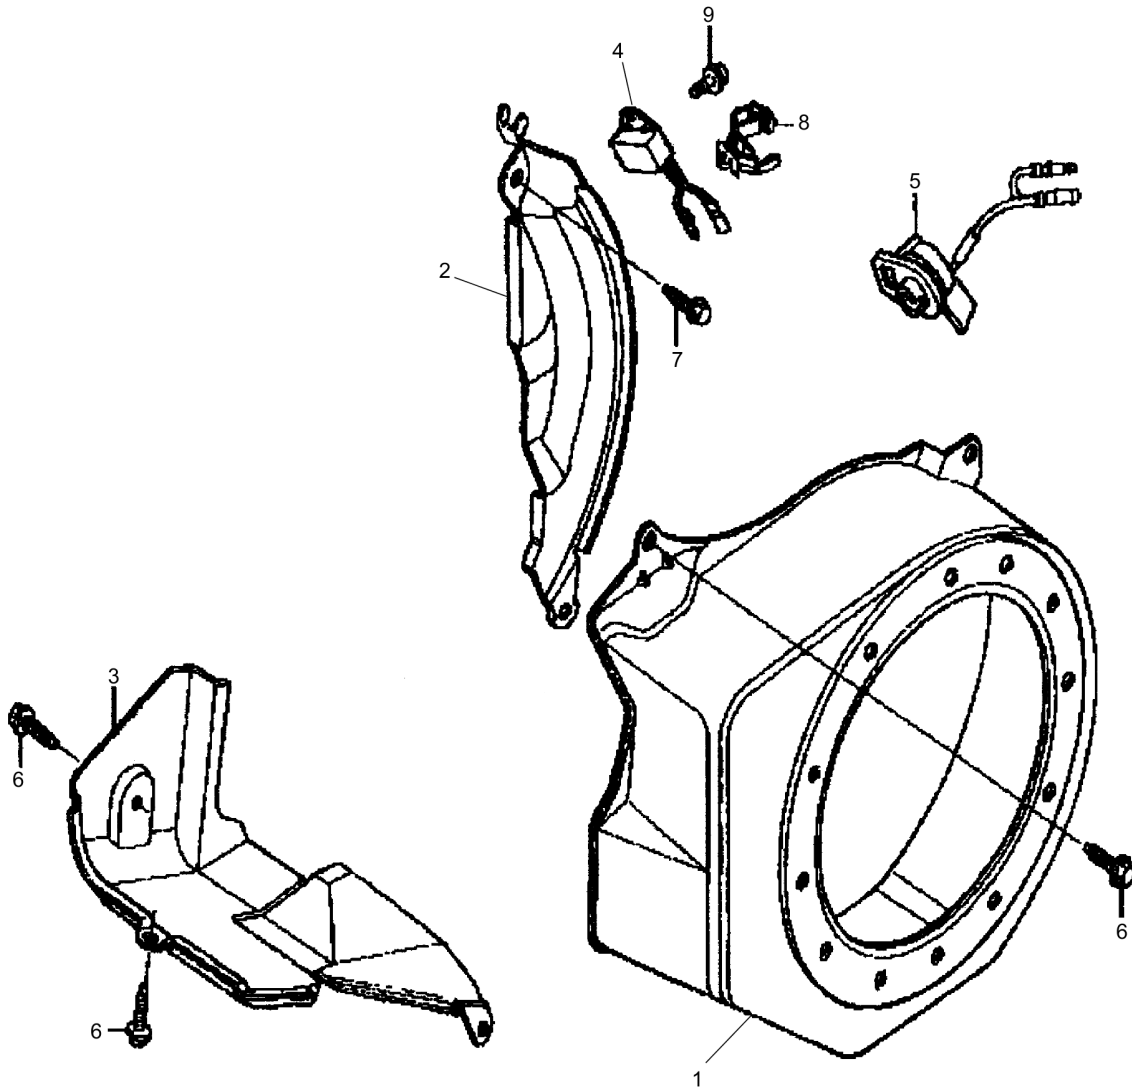

11.25

Refer to Parts Online for the most up to date information. The printed information might be outdated.
Tue Feb 14 13:30:58 UTC 2023

Reversible Plate DRP20

Item	Part No.	Qty	Name	SN INFO
1	DL05748897	1	Control assy.	
2	DL05748947	1	Lever, control	
3	DL05747227	1	Belleville spring	
4	DL05747155	1	Washer	
5	DL05747264	1	Safety nut	
6	DL05747156	1	Connecting piece	
7	DL05747158	1	Adjusting spring	
8	DL05747425	1	Screw	
9	DL05747341	1	Return spring	
10	DL05747333	1	Spring ring	
11	DL05747332	1	Wire holder	
12	DL05747334	1	Screw	
13	DL05747418	1	Cable clip	
14	DL05747426	1	Screw	
15	DL05747322	2	Hexagon bolt	
16	DL05748943	1	Arm governor	
17	DL05748944	1	Governor rod	
18	DL05748945	1	Governor spring	
19	DL05748946	1	Return spring	
20	DL05748997	1	Screw	
21	DL05747312	1	Collar nut	

11.31

Refer to Parts Online for the most up to date information. The printed information might be outdated.

Tue Feb 14 13:30:59 UTC 2023

Reversible Plate DRP20

Item	Part No.	Qty	Name	SN INFO
1	DL05749005	1	Recoil starter	
2	DL05747642	1	Starter housing	
3	DL05749006	1	Rope pulley	
4	DL05749007	2	Ratchet	
5	DL05748327	1	Friction spring	
6	DL05749008	1	Guide,ratchet	
7	DL05748329	1	Spring	
8	DL05747293	1	Return spring	
9	DL05749009	2	Return spring	
10	DL05748578	1	Starter rope	
11	DL05748579	1	Locking screw	
12	DL05747656	1	Handle	
13	DL05748331	3	Screw	
14	DL05748654	1	Label	