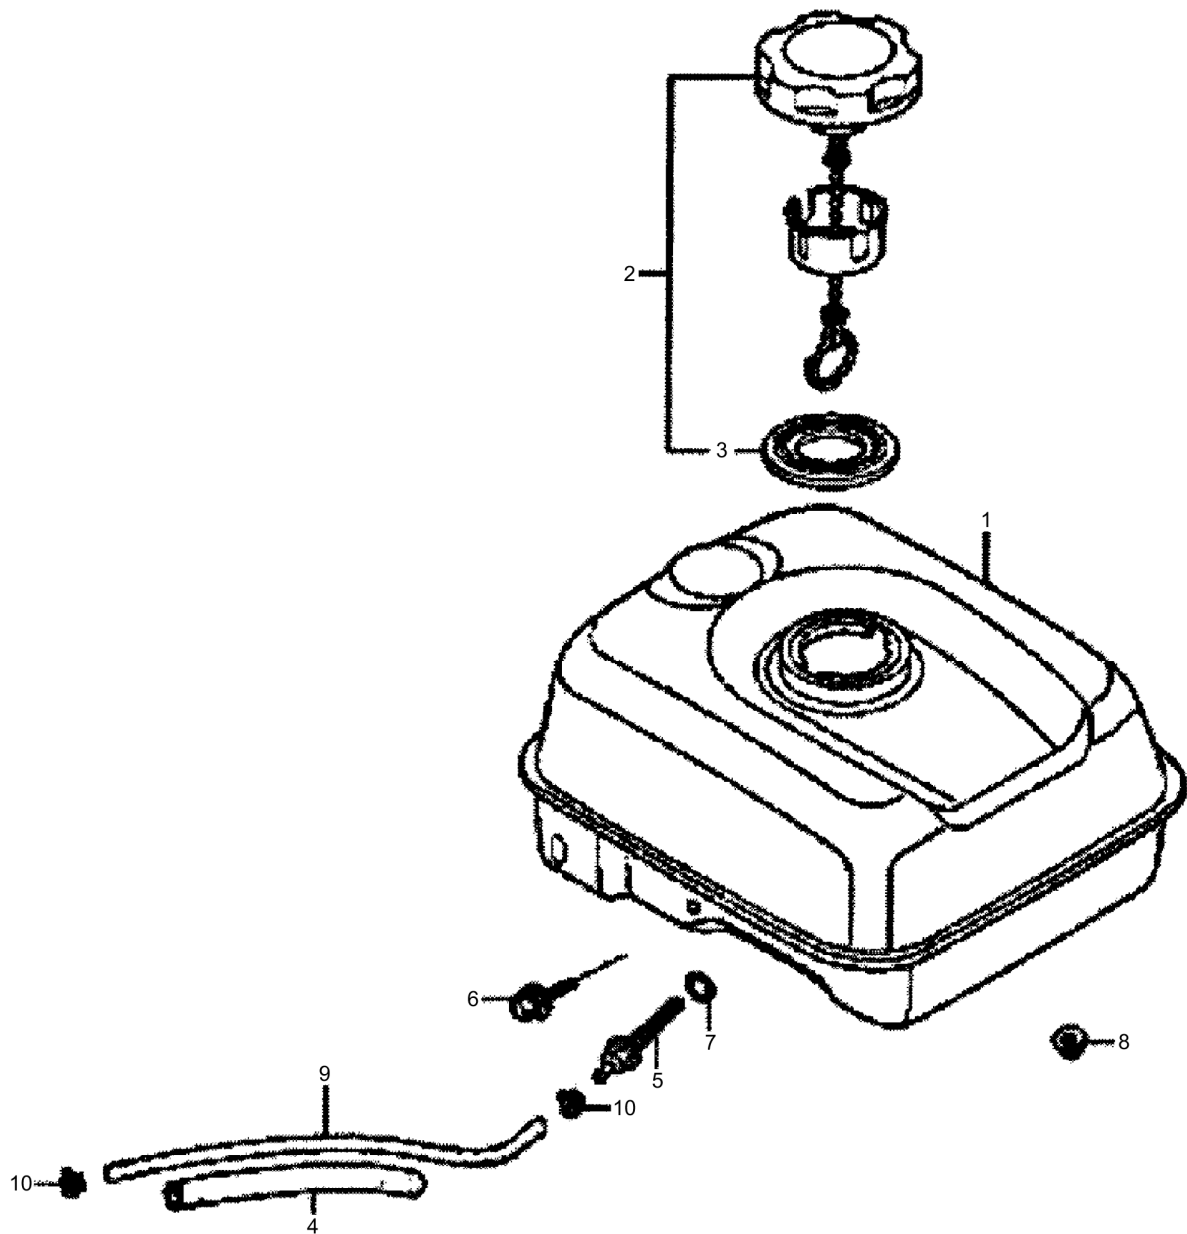

11.21

Refer to Parts Online for the most up to date information. The printed information might be outdated.

Tue Feb 14 13:30:57 UTC 2023

Reversible Plate DRP20

Item	Part No.	Qty	Name	SN INFO
1	DL05748938	1	Fuel tank	
2	DL05748592	1	Tank cover	
3	DL05748593	1	Gasket, tank cover	
4	DL05747464	1	Rubber, supporter	
5	DL05747161	1	Filter, fuel	
6	DL05748568	1	Hexagon bolt	
7	DL05747188	1	Loop ring	
8	DL05747312	2	Collar nut	
9	DL05748937	1	Fuel hose	
10	DL05748570	2	Hose clip