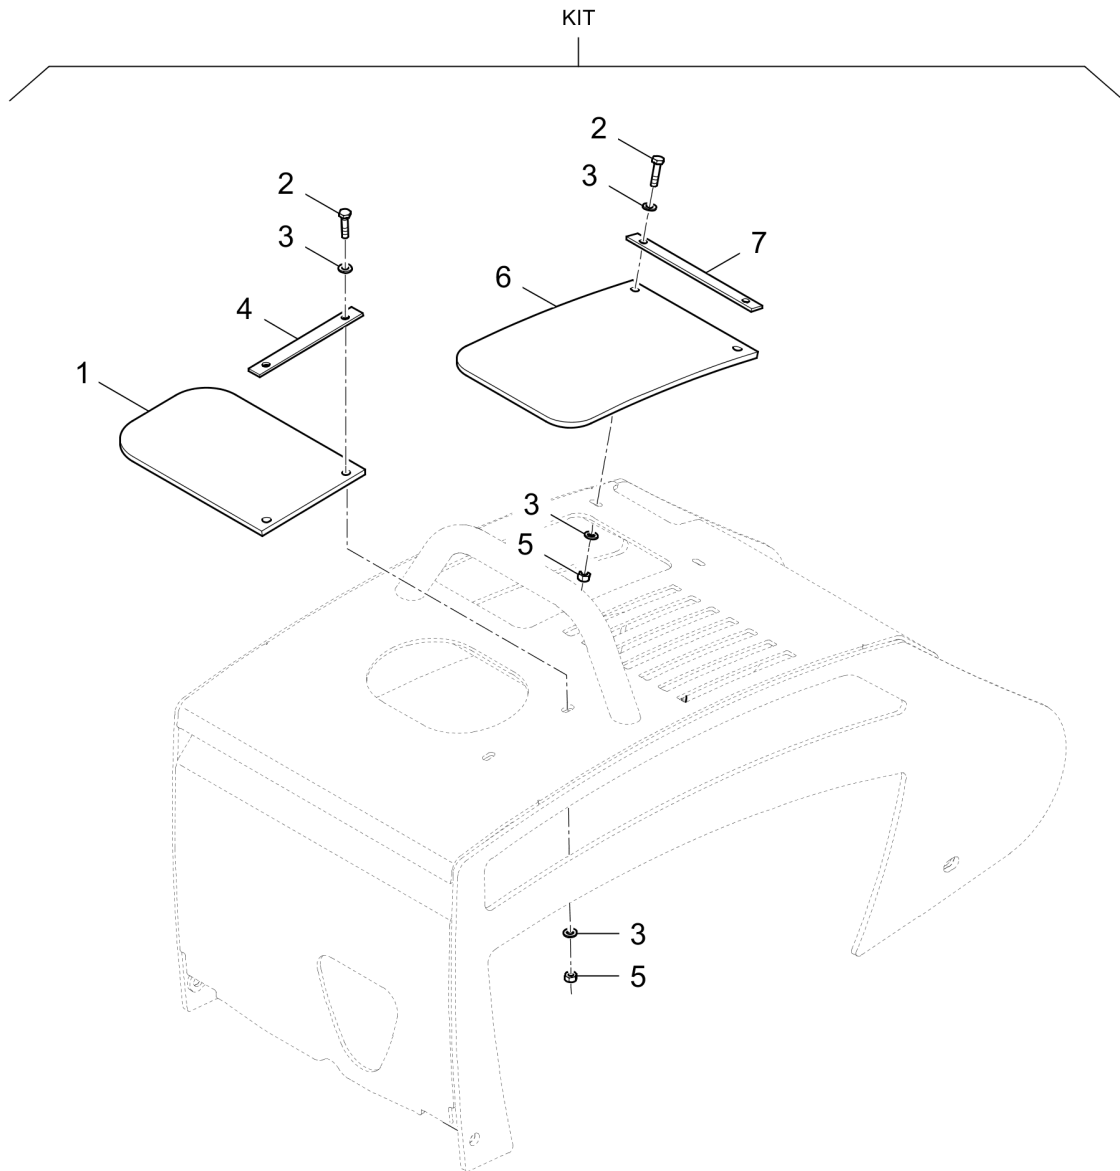

Reversible Plate DRP20

Refurbishing kits 4812217846 Refurbishing kit - covering

Refer to Parts Online for the most up to date information. The printed information might be outdated.

Tue Feb 14 13:30:46 UTC 2023

Reversible Plate DRP20

Item	Part No.	Qty	Name	SN INFO
KIT	4812217846	1	Refurbishing kit - covering	
1	DL69120853	1	Cover plate	
2	DL07140641	4	Hexagon bolt	
3	DL08510612	8	Washer	
4	DL69120353	1	Strip steel	
5	DL08130611	4	Safety nut	
6	DL69120778	1	Cover plate	
7	DL69120440	1	Strip steel