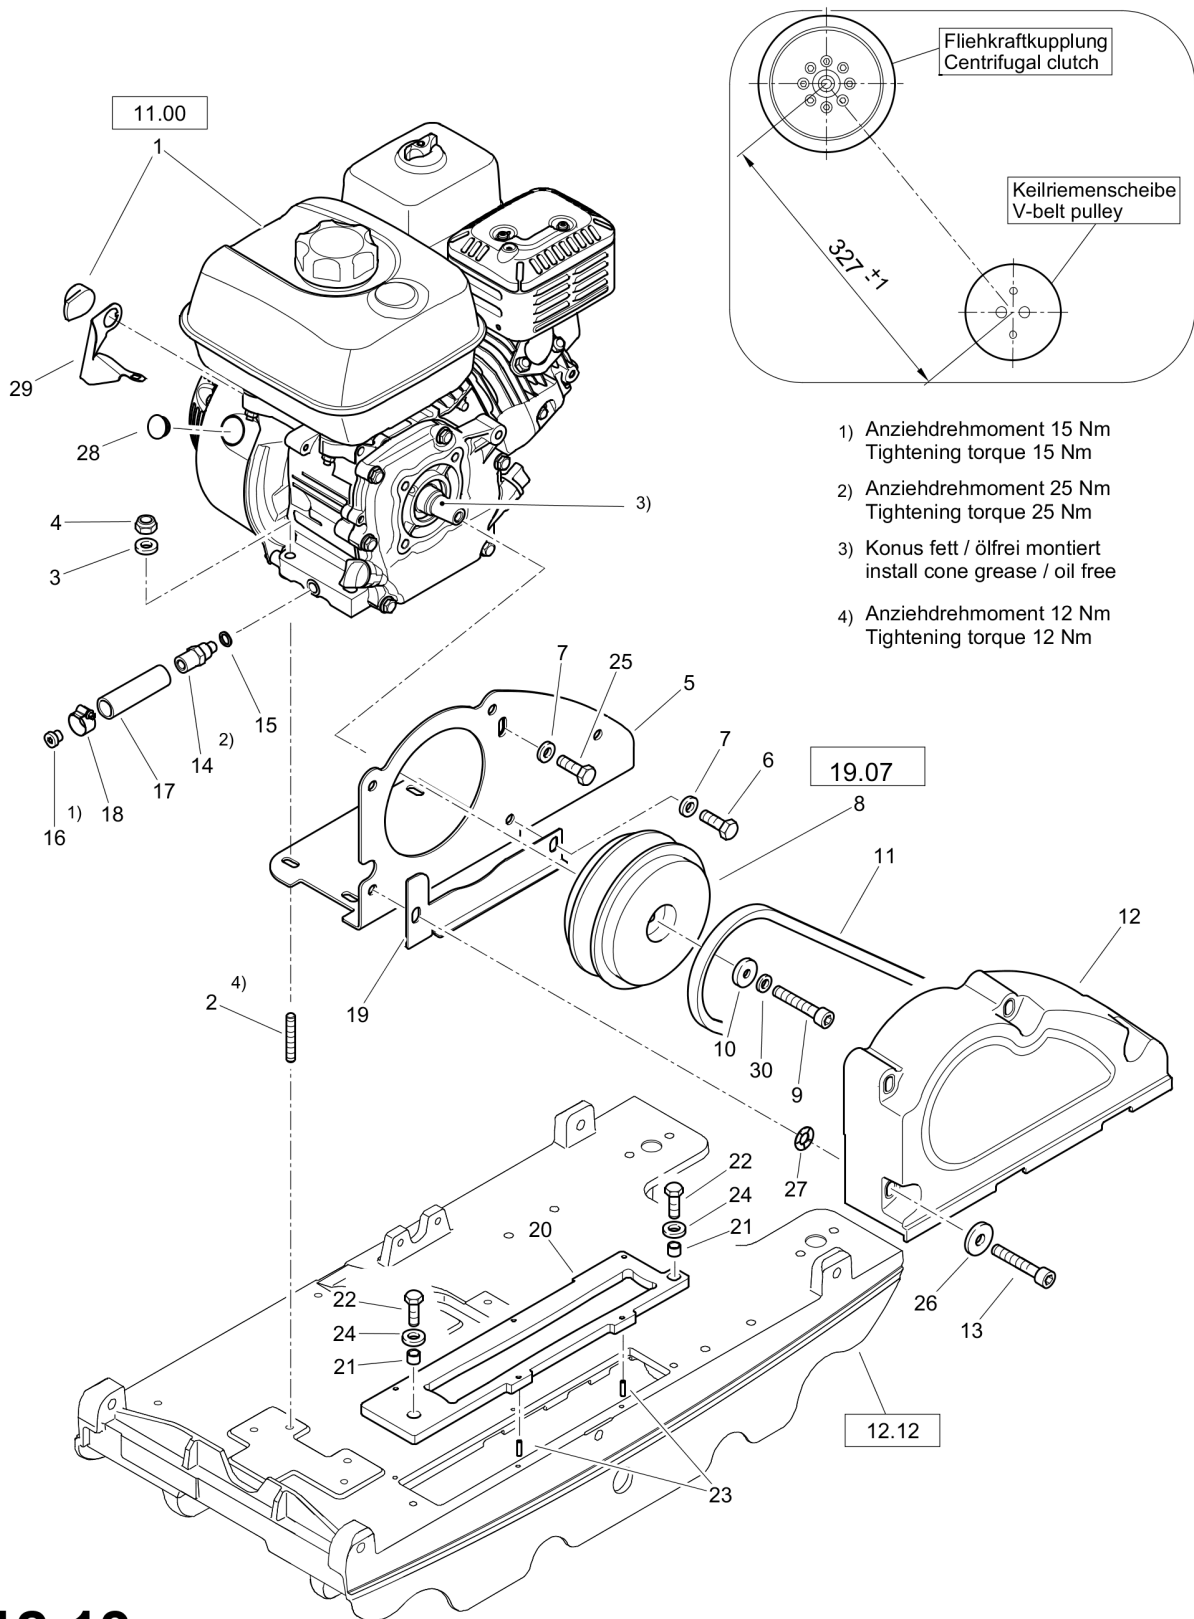

Tue Feb 14 13:31:01 UTC 2023

Reversible Plate DRP20

Item	Part No.	Qty	Name	SN INFO
1	DL05749157	1	Carburetor	
2	DL05748898	1	Floater housing	
3	DL05748899	1	Screw plug with seal	
4	DL05747249	1	Kit,seal	
5	DL05748900	1	Screw plug with seal	
6	DL05748588	1	Float set	
7	DL05747146	1	Kit,floater valve	
8	DL05748583	1	Main nozzle	
9	DL05749159	1	Main nozzle, #65	
10	DL05749160	1	Main nozzle, #68	
11	DL05747148	1	Stop screw	
12	DL05749158	1	Main nozzle	
13	DL05748490	1	Gasket	
14	DL05747644	1	Kit, bolts	
15	DL05748905	1	Cap,filter	
16	DL05747645	1	Lever	
17	DL05747441	1	Fastening plate	
18	DL05747442	1	Spring	
19	DL05747218	1	Gasket	
20	DL05747313	1	Cup,fuel strainer	
21	DL05748500	2	Screw	
22	DL05747194	1	Kit,nozzle, #35	
23	DL05747159	1	Lever	
24	DL05747281	1	Dowel pin	
25	DL05748931	1	Insulator	
26	DL05747342	1	Insulator gasket	
27	DL05747440	1	Gasket, carburetor	
28	DL05747149	1	Connecting piece	

12.13

Refer to Parts Online for the most up to date information. The printed information might be outdated.

Tue Feb 14 13:31:03 UTC 2023

Reversible Plate DRP20

Item	Part No.	Qty	Name	SN INFO
1	DL05747045	1	Four-stroke engine	
2	DL07590825	4	Pin screw	
3	DL08510817	4	Washer	
4	DL08130813	4	Safety nut	
5	DL69040357	1	Supporting plate	
6	DL07140824	1	Hexagon bolt	
7	DL08510817	2	Washer	
8	DL05650116	1	Centrifugal clutch	
9	DL07230838	1	Socket-head cap screw	
10	DL69040261	1	Washer	
11	DL92410583	1	V-belt	
12	DL69040401	1	V-belt guard	
13	DL07230847	4	Socket-head cap screw	
14	DL69040215	1	Double-ended union	
15	DL09331098	1	Sealing ring	
16	DL05546131	1	Screw plug with seal	
17	DL69040391	1	Hose	
18	DL05551409	1	Hose clip	
19	DL69040308	1	Holding rail	
20	DL69040362	1	Seal	
21	DL69040291	2	Sleeve	
22	DL07140824	2	Hexagon bolt	
23	DL09160406	5	Dowel pin	
24	DL08510817	2	Washer	
25	DL07010816	1	Hexagon bolt	
26	DL08500823	4	Round anchor plate	
27	DL08665000	4	Stop disc	
28	DL06510213	1	Plug	
29	DL23040147	1	Supporting plate	
30	DL08510817	1	Washer	
12.12		1	Engine Carrier	