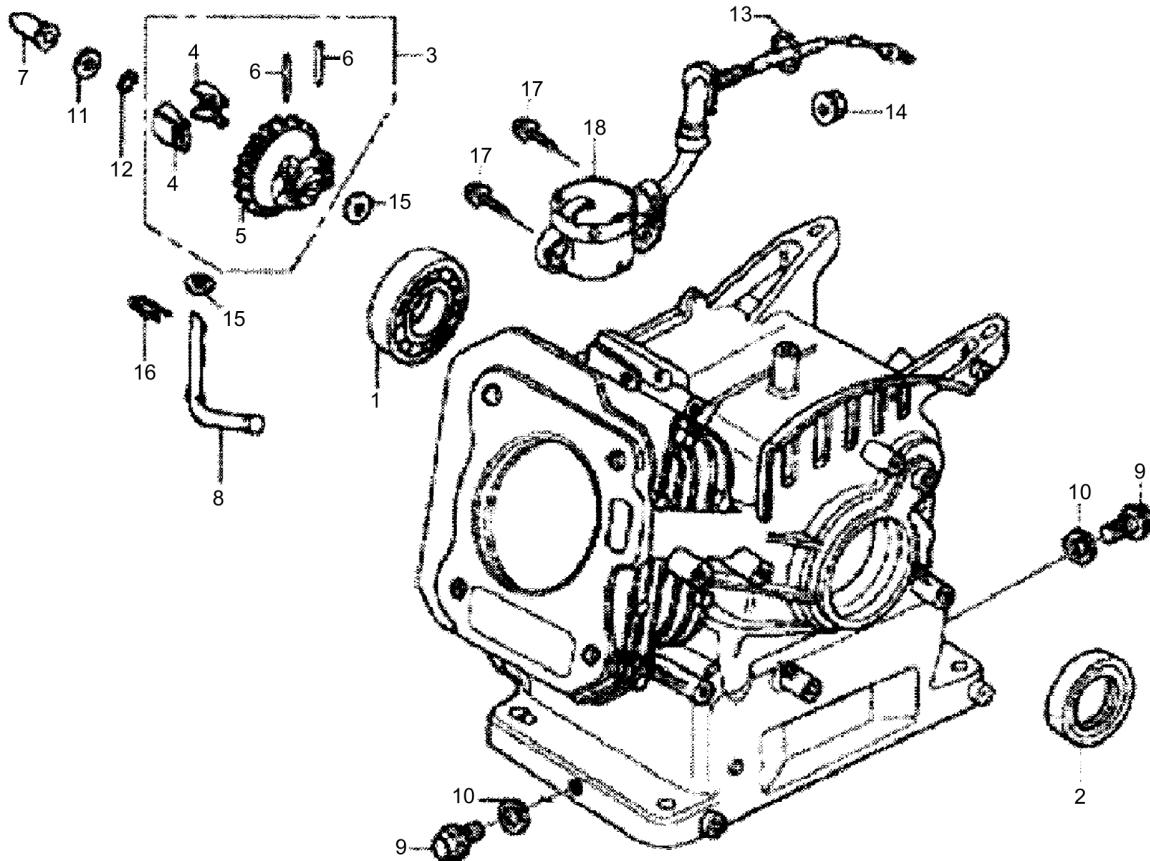

11.01

Reversible Plate DRP20

Item	Part No.	Qty	Name	SN INFO
1	DL05747378	1	Ball bearing,grooved	
2	DL05748553	1	Radial seal	
3	DL05748950	1	Governor / controller	
4	DL05748951	2	Weight	
5	DL05748952	1	Holder	
6	DL05747346	2	Pin	
7	DL05748953	1	Spool valve	
8	DL05748954	1	Shaft,governor	
9	DL05747180	2	Drain plug	
10	DL05747129	2	Gasket, oil drain	
11	DL05747233	1	Thrust disc	
12	DL05747377	1	Spring ring	
13	DL05747188	1	Loop ring	
14	DL05747379	1	Collar nut	
15	DL05747348	2	Washer	
16	DL05747349	1	Spring cotter	
17	DL05747380	2	Screw	
18	DL05748599	1	Oil pressure switch