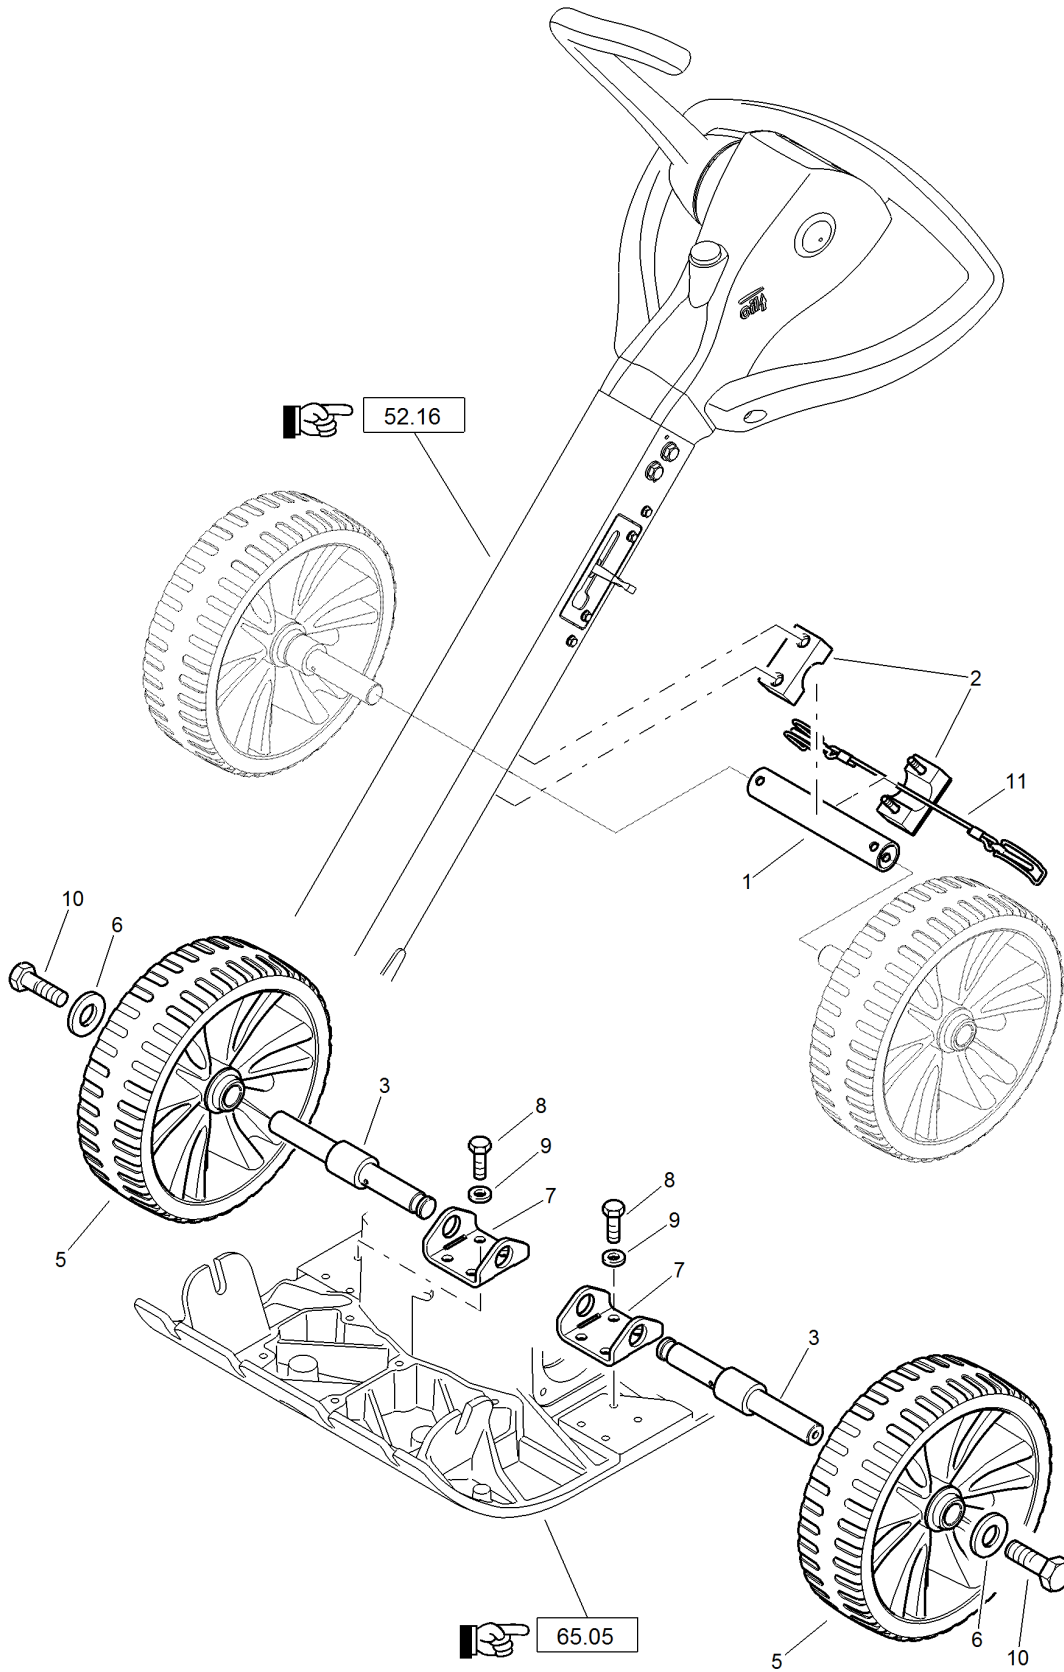

166.03

Reversible Plate DRP20

Item	Part No.	Qty	Name	SN INFO
1	DL69003134	1	Tube	SN - from 101924641001 to 101924661010
1	DL69003267	1	Tube	SN - from 101924661011 ff.
2	DL06910171	1	Fastening clamp	
3	DL69003243	2	Axle	
5	DL06704548	2	Rubber tyre	
6	DL69040261	2	Washer	
7	DL73003044	2	Holder	
8	DL07140818	8	Hexagon bolt	
9	DL08510817	8	Washer	
10	DL07140824	2	Hexagon bolt	
11	DL69003242	1	Securing device	
52.16	-		Steering Handle	
65.05	-		Base Plate