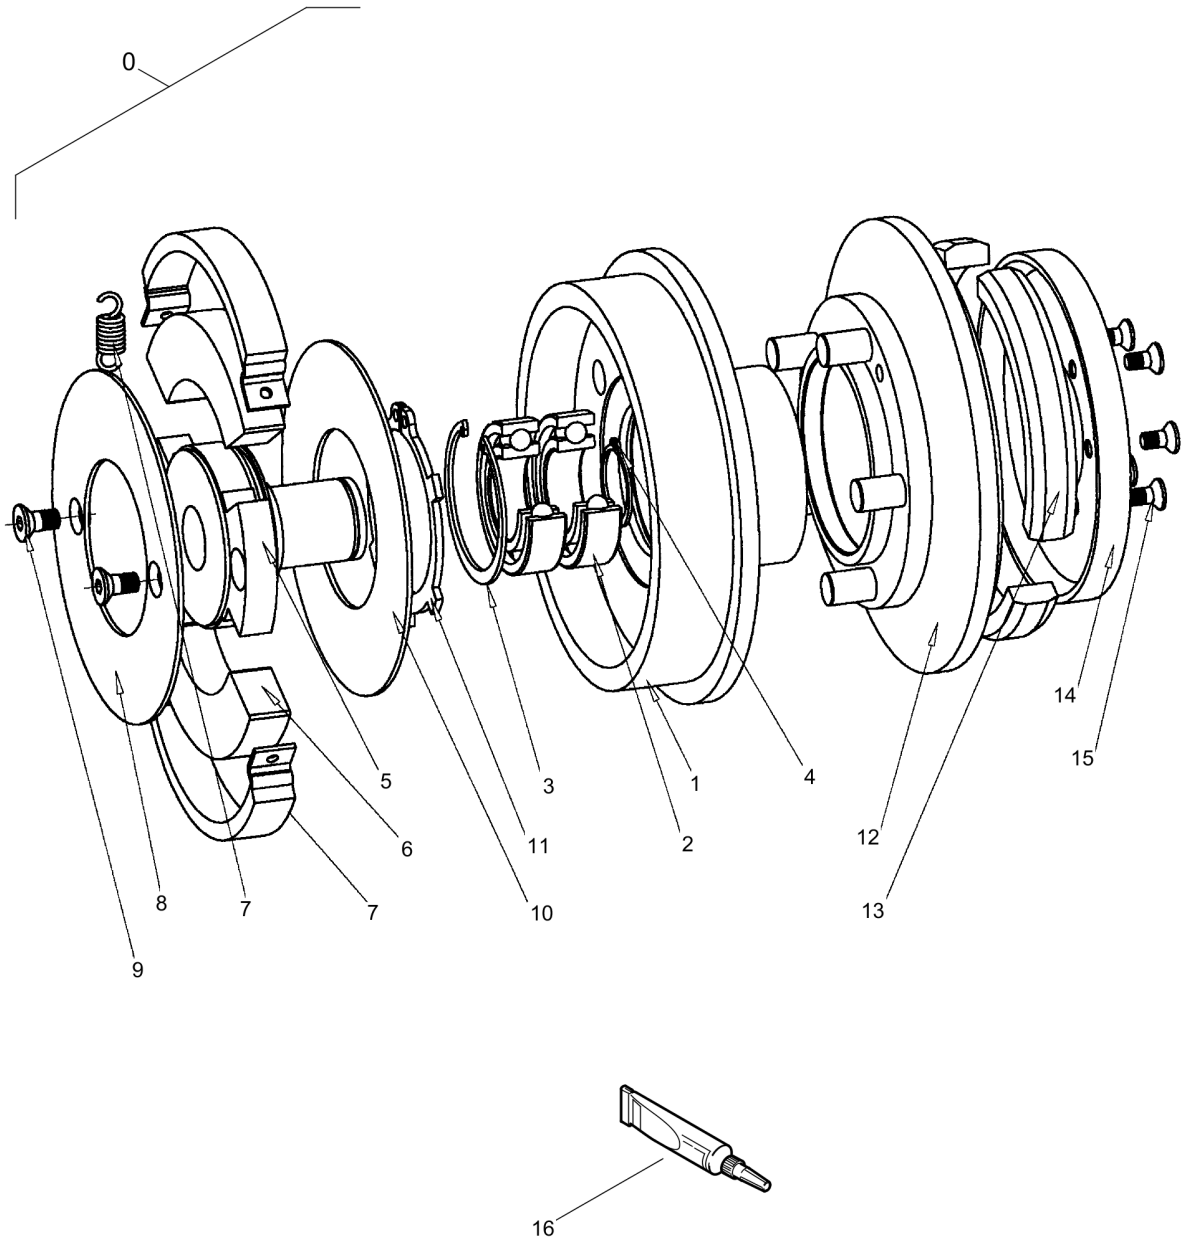

Reversible Plate DRP20

Engine / Fitting Parts DLEA002611_00 Centrifugal Clutch

19.07

Refer to Parts Online for the most up to date information. The printed information might be outdated.

Tue Feb 14 13:31:04 UTC 2023

Reversible Plate DRP20

Item	Part No.	Qty	Name	SN INFO
0	DL05650116	1	Centrifugal clutch	
1	DL05660177	1	Coupling housing	
2	DL05113305	2	Ball bearing,grooved	
3	DL09222500	1	Circlip,internal	
4	DL05660784	1	Circlip	
5	DL05660179	1	Coupling hub	
6	DL05660728	2	Centrifugal weight	
7	DL05660189	1	Repair Kit	
8	DL05660724	1	Cover disc	
9	DL05660731	2	Countersunk screw	
10	DL05660725	1	Cover disc	
11	DL09240055	1	Circlip,external	
12	DL05660181	1	Belt pulley	
13	DL05660183	3	Centrifugal weight	
14	DL05660185	1	Covering disc	
15	DL05660187	6	Countersunk screw	
16	DL05660188	1	Paste