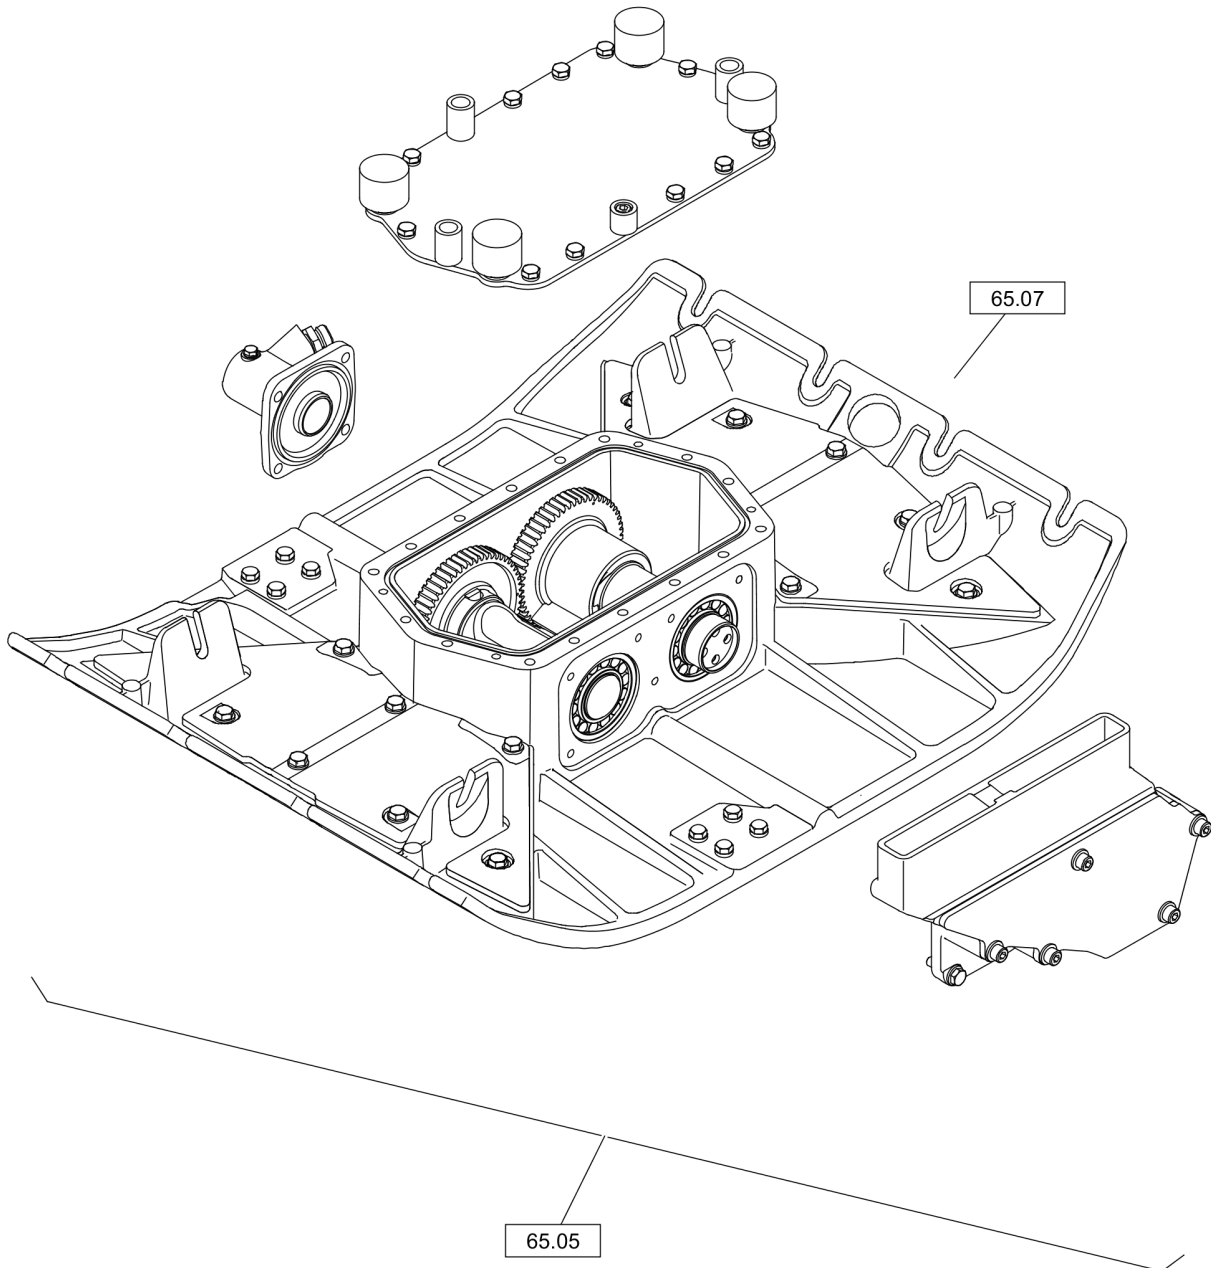

Reversible Plate DRP20

65 Plate DL69200056_00_065_DRP20 Plate / Foot

Reversible Plate DRP20

Item	Part No.	Qty	Name	SN INFO
65.05	DL69020045_02		Base Plate	
65.07	DL69020834_00		Base plate,assembled	

Refer to Parts Online for the most up to date information. The printed information might be outdated.

Tue Feb 14 13:31:13 UTC 2023