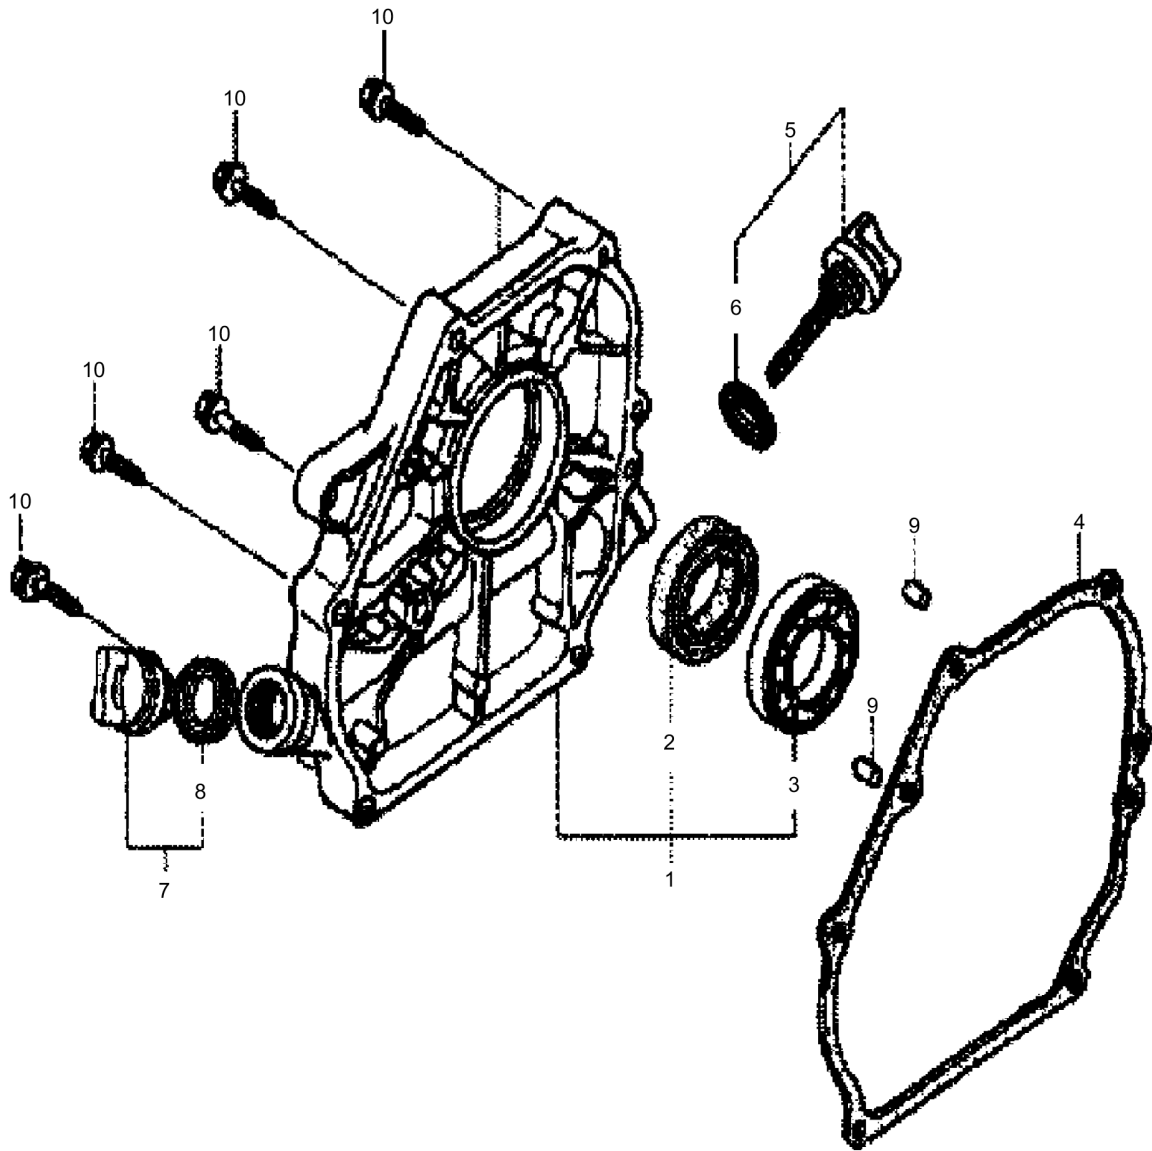

Item	Part No.	Qty	Name	SN INFO
1	DL05747045	1	Four-stroke engine	

Refer to Parts Online for the most up to date information. The printed information might be outdated.

Tue Feb 14 13:30:52 UTC 2023

11.01

Reversible Plate DRP20

Item	Part No.	Qty	Name	SN INFO
1	DL05747378	1	Ball bearing,grooved	
2	DL05748553	1	Radial seal	
3	DL05748950	1	Governor / controller	
4	DL05748951	2	Weight	
5	DL05748952	1	Holder	
6	DL05747346	2	Pin	
7	DL05748953	1	Spool valve	
8	DL05748954	1	Shaft,governor	
9	DL05747180	2	Drain plug	
10	DL05747129	2	Gasket, oil drain	
11	DL05747233	1	Thrust disc	
12	DL05747377	1	Spring ring	
13	DL05747188	1	Loop ring	
14	DL05747379	1	Collar nut	
15	DL05747348	2	Washer	
16	DL05747349	1	Spring cotter	
17	DL05747380	2	Screw	
18	DL05748599	1	Oil pressure switch	