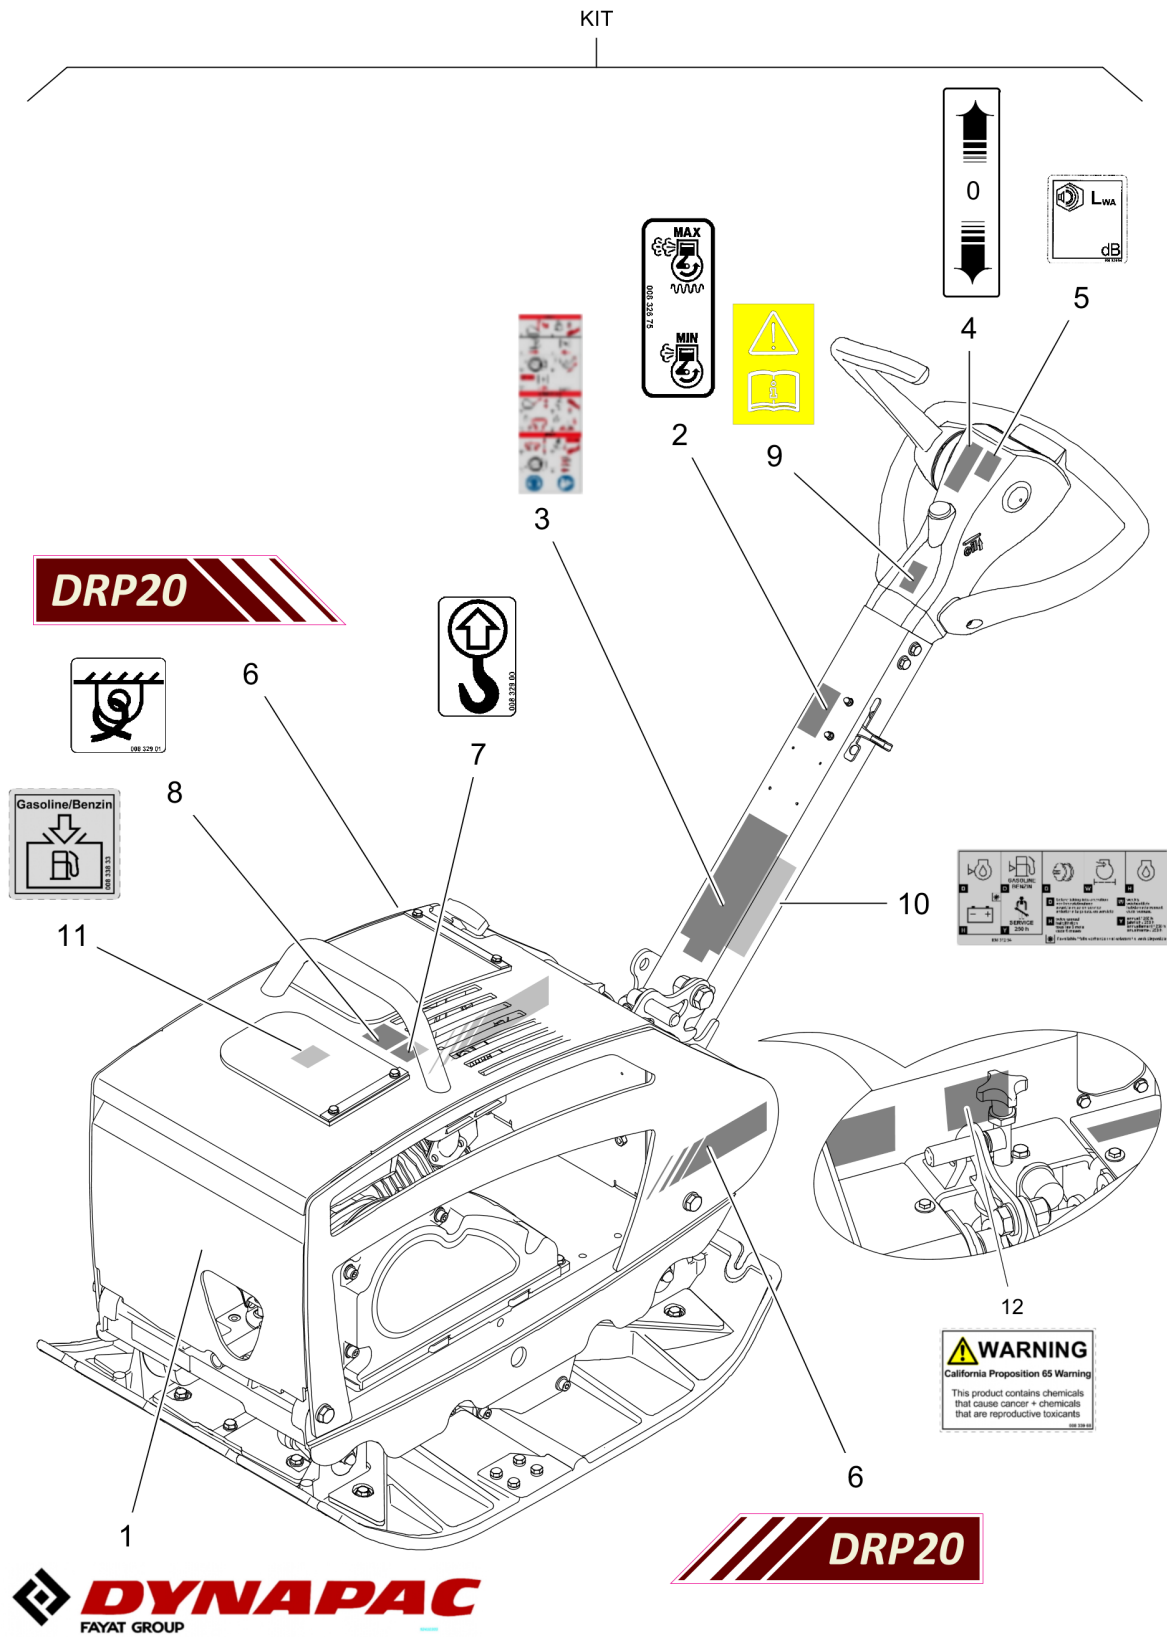

Reversible Plate DRP20

Refurbishing kits 4812217847 Refurbishing kit - decals

Refer to Parts Online for the most up to date information. The printed information might be outdated.

Tue Feb 14 13:30:47 UTC 2023

Reversible Plate DRP20

Item	Part No.	Qty	Name	SN INFO
KIT	4812217847	1	Refurbishing kit - decals	
1	DL92410302	1	Decal	
2	DL00832675	1	Decal,operation	
3	DL00834353	1	Decal,operation	
4	DL00830085	1	Decal,operation	
5	DL00832654	1	Decal,indication	
6	DL92410421	1	Type designation	
7	DL00832900	1	Decal,indication	
8	DL00832901	1	Decal,indication	
9	DL00833653	1	Decal,indication	
10	DL00831294	1	Decal,maintenance instr.	
11	DL00833833	1	Decal,indication	
12	DL00833968	1	Warning sign