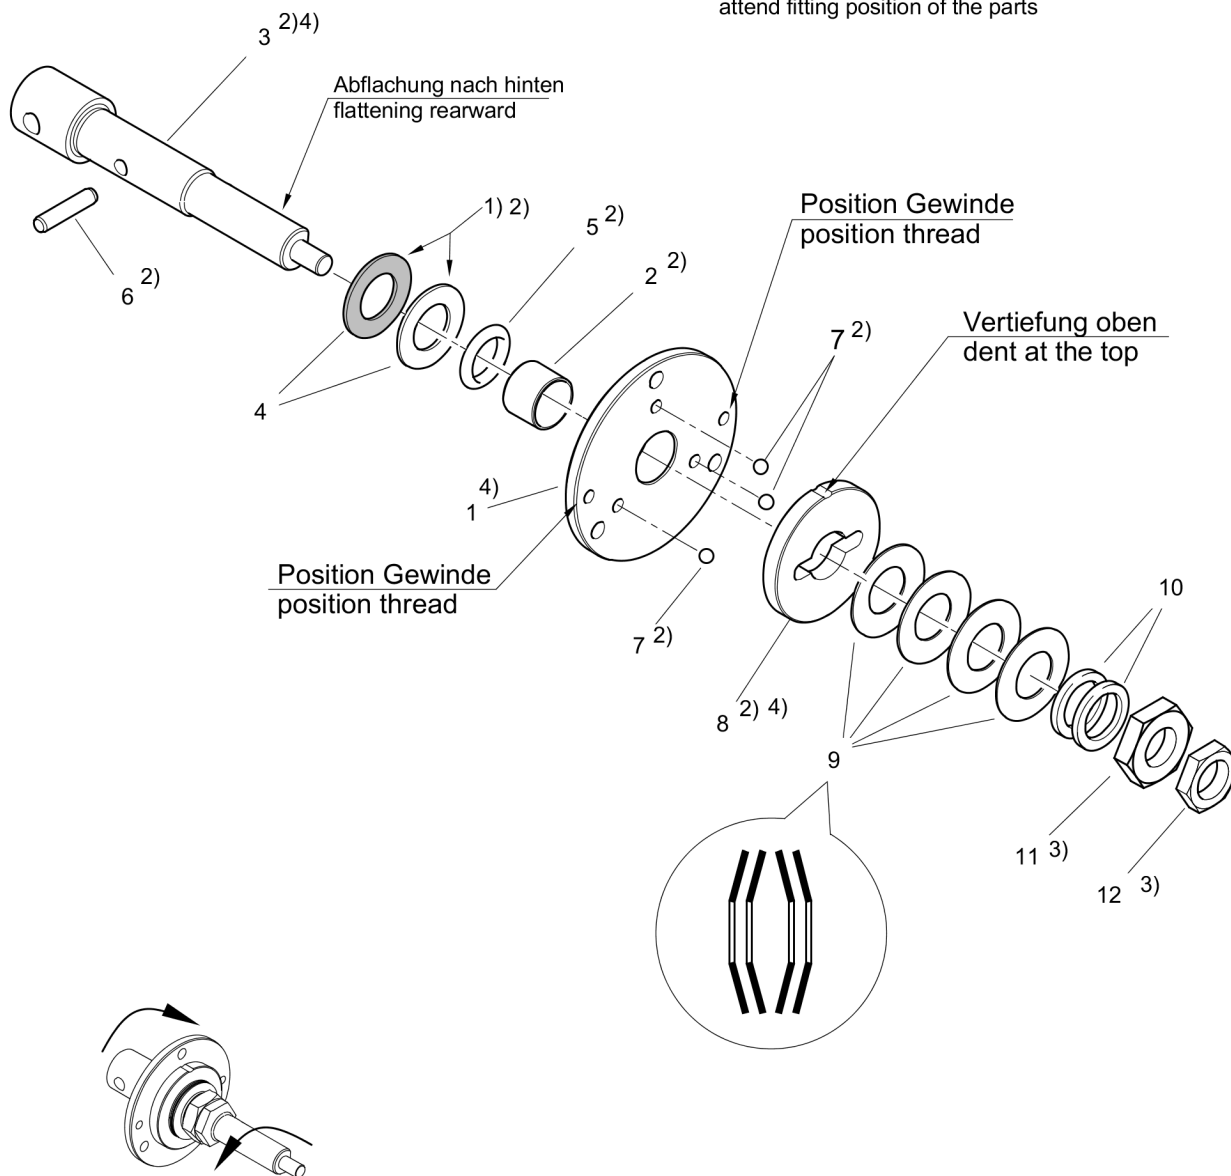

- 1) Anbindung Gaszug am Motor
Mounting position throttle control on motor

27.09

Reversible Plate DRP20

Item	Part No.	Qty	Name	SN INFO
1	DL05561594	1	Throttle control	
2	DL07320508	2	Countersunk screw	
4	DL08510511	2	Washer	
5	DL08240510	2	Domed cap nut	
52.16			Steering Handle	
12.12			Engine Carrier	

2) Anziehdrehmoment 25 Nm
Tightening torque 25 Nm

27.14/1

1) mit Fett DL00996016 einsetzen
insert with grease DL00996016

27.14/2

Reversible Plate DRP20

Item	Part No.	Qty	Name	SN INFO
1	DL69110178	1	Housing	
2	DL05546051	1	Screw plug with seal	
3	DL06245060	1	Sealing ring	
4	DL69110147	1	Sealing lid	
5	DL07230605	2	Socket-head cap screw	
6	DL05568996	1	Scraper	
7	DL06283067	1	Bushing	
8	DL05661358	1	Pressure spring	
10	DL69110354	1	Piston rod	
11	DL05802099	1	Piston seal	
12	DL69110168	1	Guide bush	
13	DL06220401	1	Loop ring	
14	DL69110169	1	Bushing	
15	DL06220530	1	Loop ring	
16	DL69110363	1	Flange	
17	DL08650817	4	Washer	
18	DL07230822	4	Socket-head cap screw	
19	DL05548022	1	Double-ended union	
20	DL69110123	1	Bolt	
21	DL69110122	1	Socket-head cap screw	
22	DL69110164	1	Handle	
23	DL07230822	6	Socket-head cap screw	
24	DL08650817	6	Washer	
25	DL69110190	1	Lever	
26	DL69110219	1	Driver	
27	DL07230623	2	Socket-head cap screw	
28	DL69110220	1	Driver	
29	DL06282084	1	Bushing	
30	DL69110222	1	Detent, assembled	
31	DL07230613	3	Socket-head cap screw	
32	DL69110188	1	Travel lever	
33	DL09160817	1	Dowel pin	
34	DL06270009	2	Wedge safety washer	

Refer to Parts Online for the most up to date information. The printed information might be outdated.

Tue Feb 14 13:31:07 UTC 2023

- 1) Gleitflächen zueinander zeigend
Sliding surface face together
- 2) mit Fett DL00996016 einsetzen
insert with grease DL00996016
- 3) Muttern anziehen und kontern bis Haltemomente der Raste 25^{+3} Nm betragen.
tightening and lock the nuts to adjust the holding torque of the detent up to 25^{+3} Nm.
- 4) Einbaulage der Teile beachten
attend fitting position of the parts