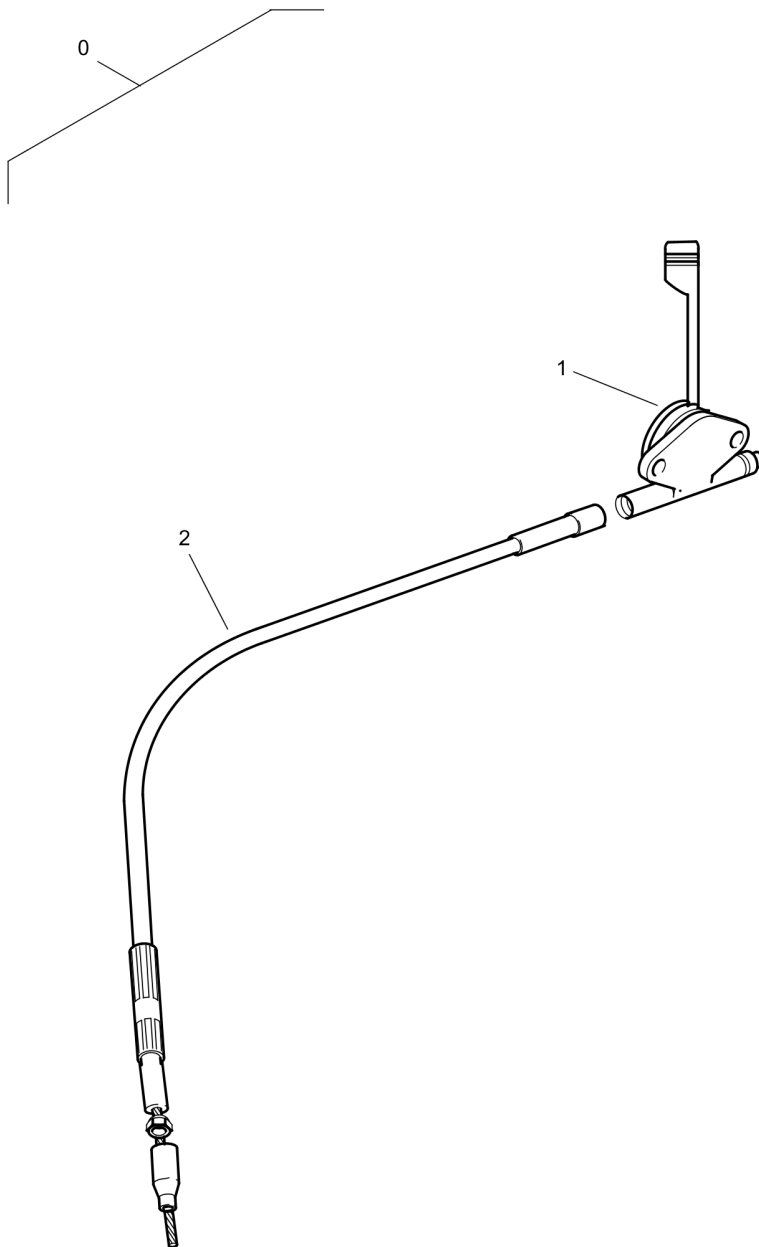

2) Anziehdrehmoment 25 Nm
Tightening torque 25 Nm

27.14/1

1) mit Fett DL00996016 einsetzen
insert with grease DL00996016

27.14/2

Reversible Plate DRP20

Item	Part No.	Qty	Name	SN INFO
1	DL69110178	1	Housing	
2	DL05546051	1	Screw plug with seal	
3	DL06245060	1	Sealing ring	
4	DL69110147	1	Sealing lid	
5	DL07230605	2	Socket-head cap screw	
6	DL05568996	1	Scraper	
7	DL06283067	1	Bushing	
8	DL05661358	1	Pressure spring	
10	DL69110354	1	Piston rod	
11	DL05802099	1	Piston seal	
12	DL69110168	1	Guide bush	
13	DL06220401	1	Loop ring	
14	DL69110169	1	Bushing	
15	DL06220530	1	Loop ring	
16	DL69110363	1	Flange	
17	DL08650817	4	Washer	
18	DL07230822	4	Socket-head cap screw	
19	DL05548022	1	Double-ended union	
20	DL69110123	1	Bolt	
21	DL69110122	1	Socket-head cap screw	
22	DL69110164	1	Handle	
23	DL07230822	6	Socket-head cap screw	
24	DL08650817	6	Washer	
25	DL69110190	1	Lever	
26	DL69110219	1	Driver	
27	DL07230623	2	Socket-head cap screw	
28	DL69110220	1	Driver	
29	DL06282084	1	Bushing	
30	DL69110222	1	Detent, assembled	
31	DL07230613	3	Socket-head cap screw	
32	DL69110188	1	Travel lever	
33	DL09160817	1	Dowel pin	
34	DL06270009	2	Wedge safety washer	

27.17

Reversible Plate DRP20

Item	Part No.	Qty	Name	SN INFO
1	DL69110186	1	Flange	
2	DL06283093	1	Bushing	
3	DL69110221	1	Control shaft	
4	DL05586256	2	Stop disc	
5	DL06220183	1	Loop ring	
6	DL09126629	1	Pin,cylindric	
7	DL05340050	3	Ball	
8	DL69110199	1	Stop disc	
9	DL09290350	4	Belleville spring	
10	DL05520416	2	Supporting disc	
11	DL08121815	1	Hexagon nut	
12	DL05542918	1	Nut	