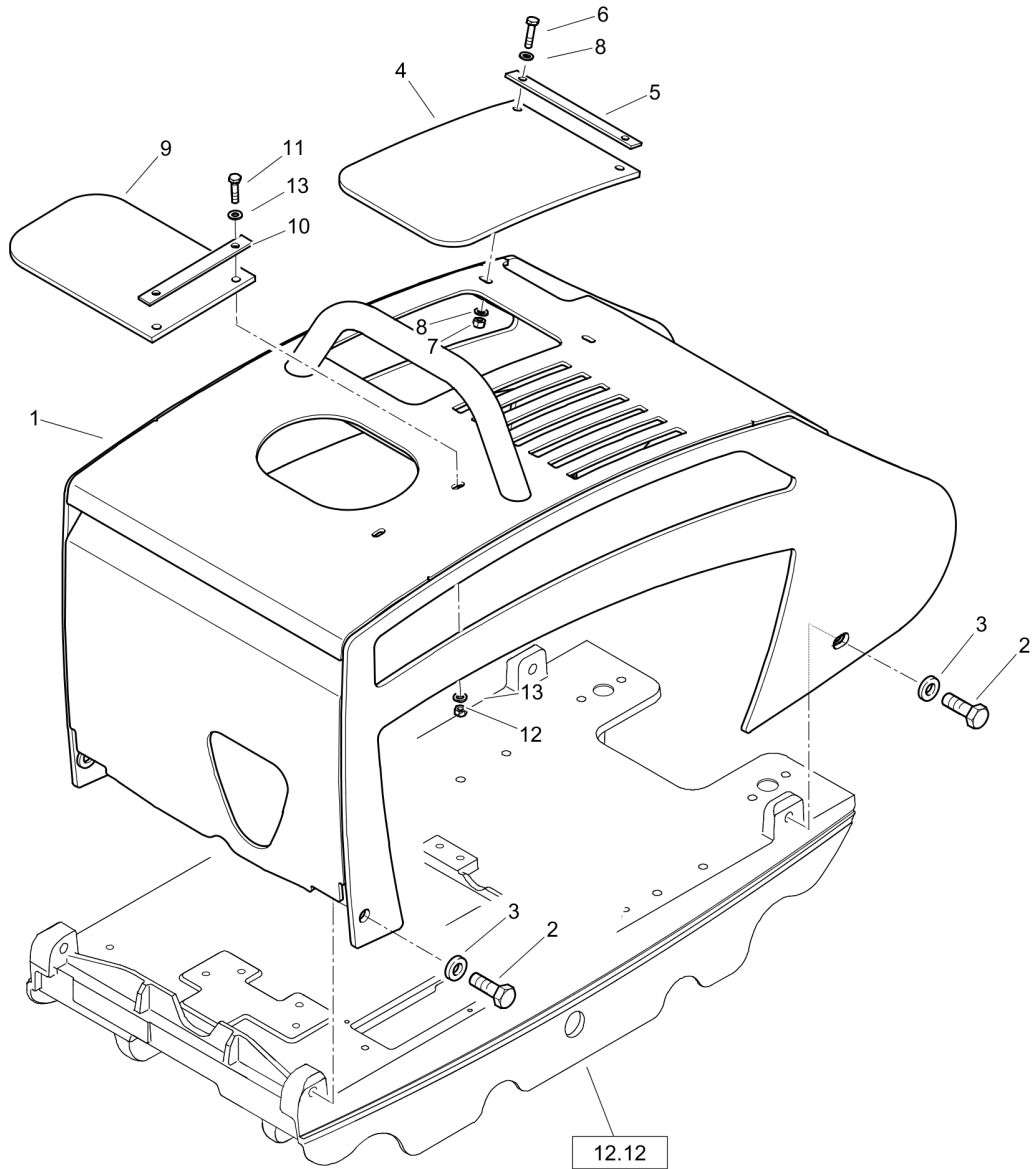

Reversible Plate DRP20

Frame with Attachment Parts DL92410577_00 Protection hood

53.28

Refer to Parts Online for the most up to date information. The printed information might be outdated.

Tue Feb 14 13:31:12 UTC 2023

Reversible Plate DRP20

Item	Part No.	Qty	Name	SN INFO
1	DL69121009	1	Hood	
2	DL07141231	4	Hexagon bolt	
3	DL08511323	4	Washer	
4	DL69120778	1	Cover plate	
5	DL69120440	1	Strip steel	
6	DL07140641	2	Hexagon bolt	
7	DL08130611	2	Safety nut	
8	DL08510612	4	Washer	
9	DL69120853	1	Cover plate	
10	DL69120353	1	Strip steel	
11	DL07140641	2	Hexagon bolt	
12	DL08130611	2	Safety nut	
13	DL08510612	4	Washer	
12.12			Engine Carrier