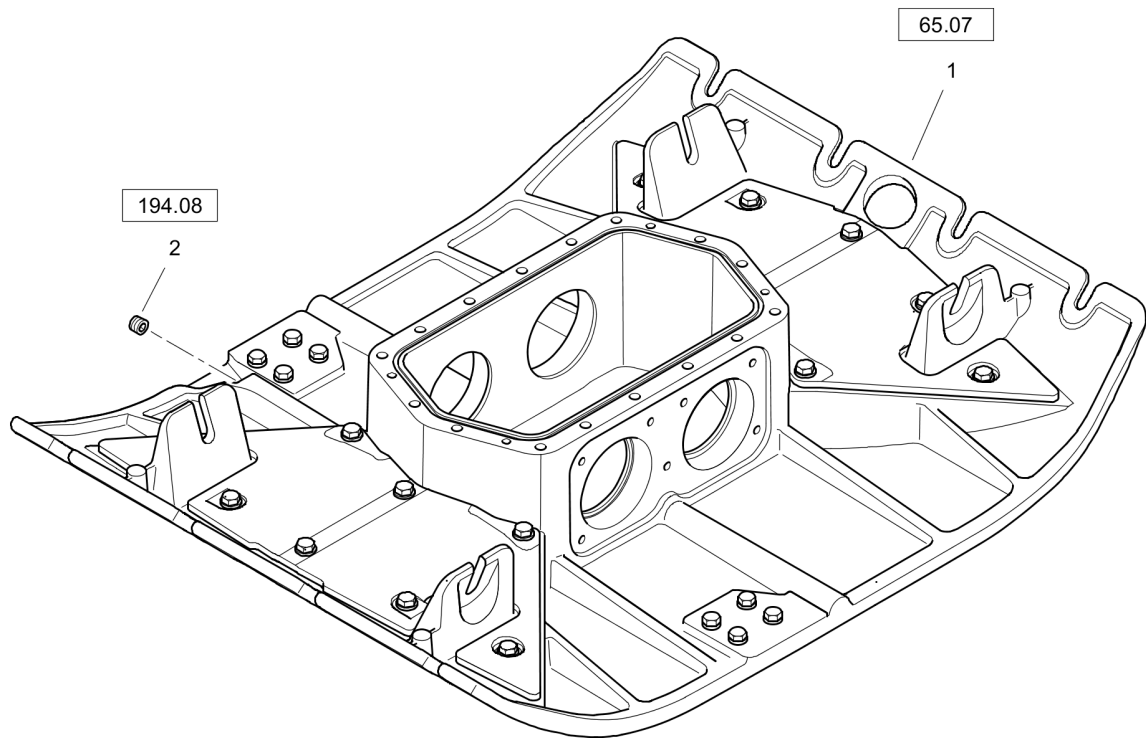

Reversible Plate DRP20

Item	Part No.	Qty	Name	SN INFO
65.05	DL69020045_02		Base Plate	
65.07	DL69020834_00		Base plate,assembled	

Refer to Parts Online for the most up to date information. The printed information might be outdated.

Tue Feb 14 13:31:13 UTC 2023

Reversible Plate DRP20

Plate / Foot DL69020045_02 Base Plate

65.05/1