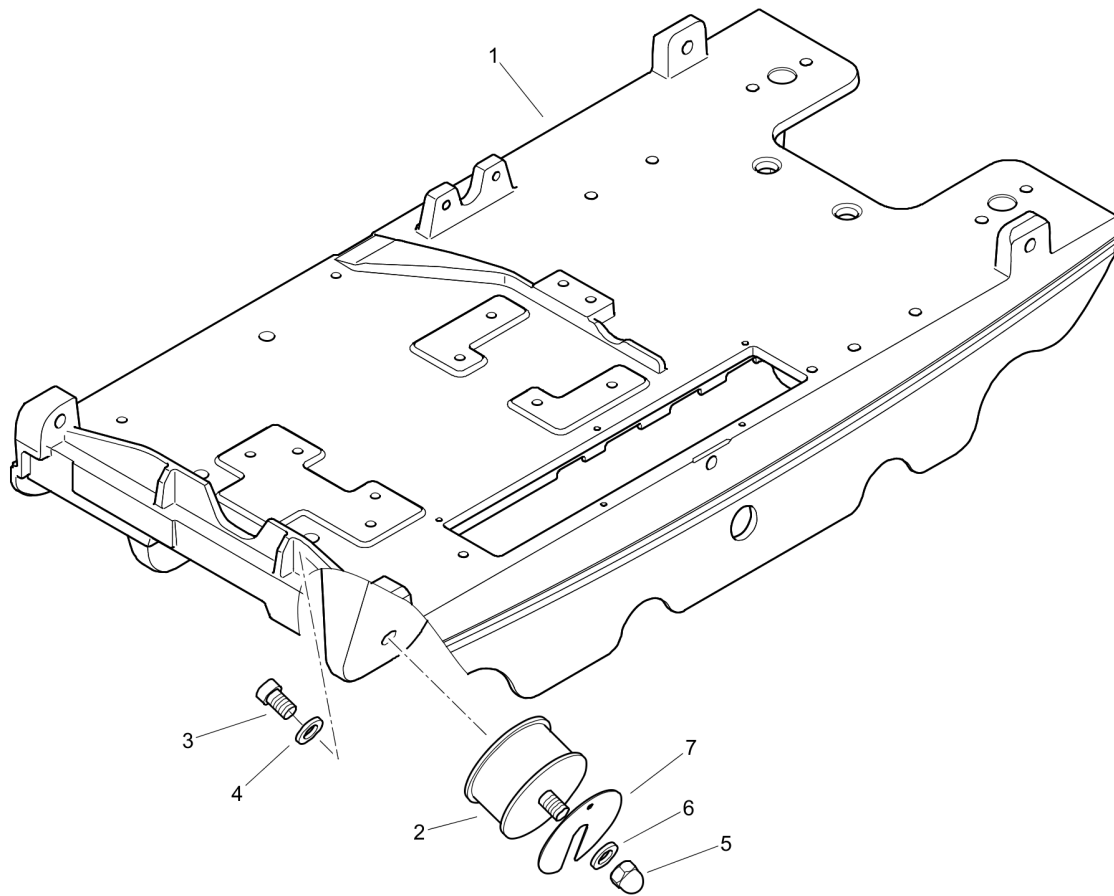

12.12

Reversible Plate DRP20

Item	Part No.	Qty	Name	SN INFO
1	DL69030332	1	Engine carrier	
2	DL06127525	4	Rubber buffer	
3	DL07231211	4	Socket-head cap screw	
4	DL08511324	4	Washer	
5	DL08241217	4	Domed cap nut	
6	DL08752130	4	Spring washer	
7	DL69030240	4	Shim