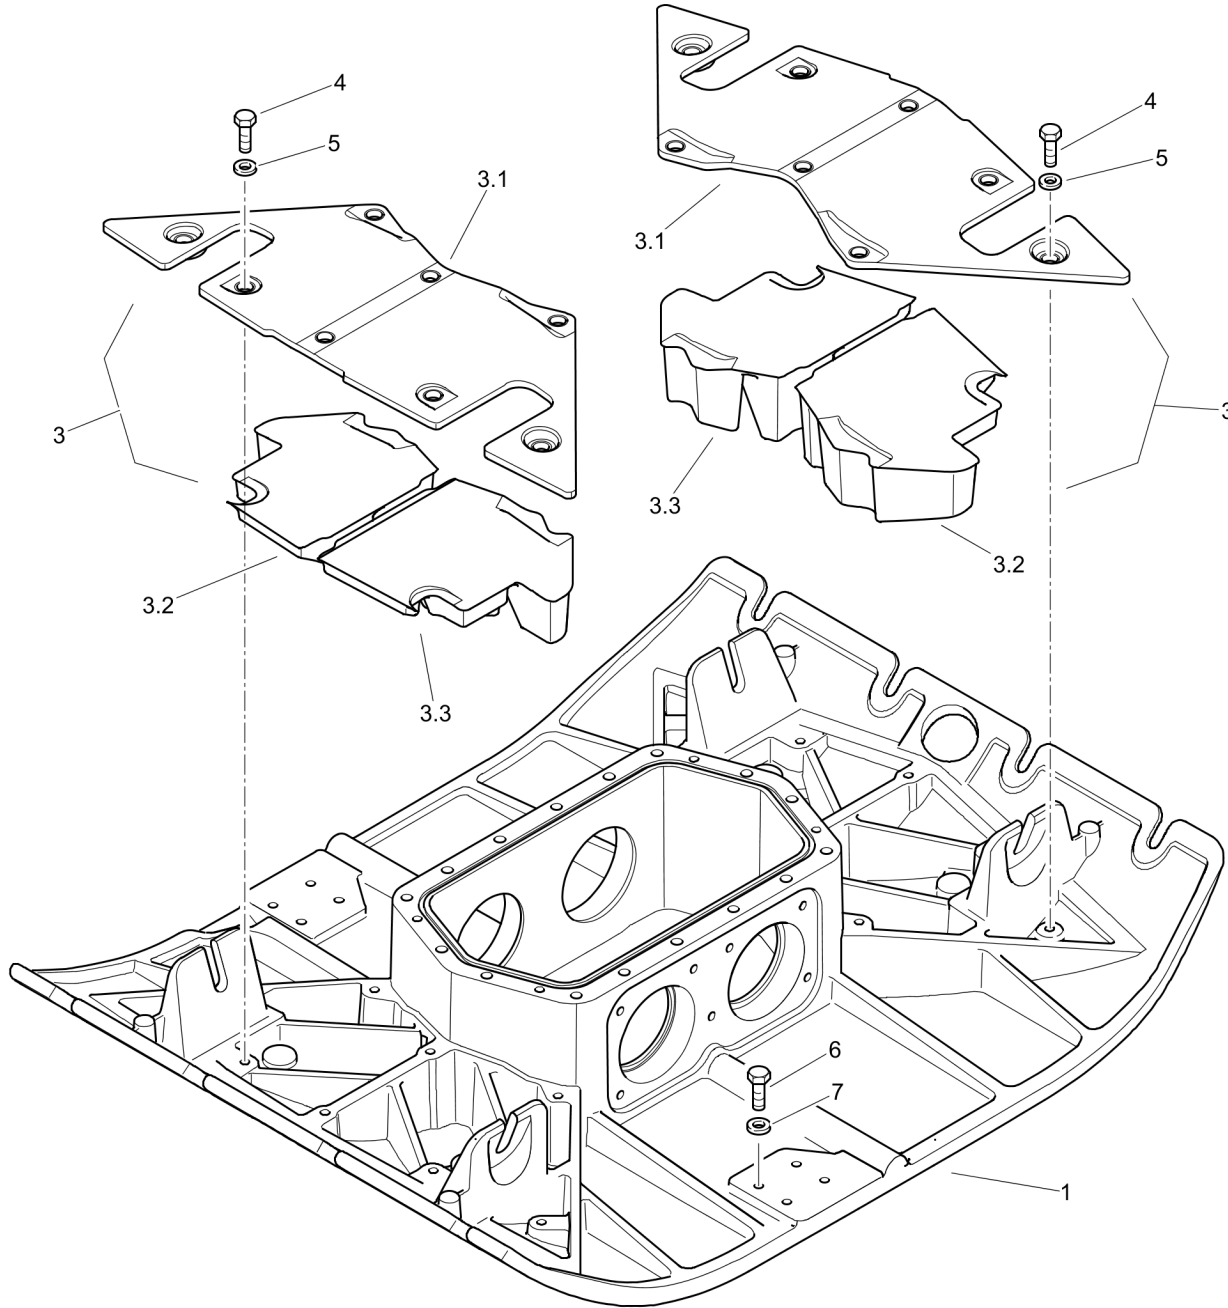

Reversible Plate DRP20

Plate / Foot DL69020834_00 Base plate, assembled

65.07

Refer to Parts Online for the most up to date information. The printed information might be outdated.

Tue Feb 14 13:31:16 UTC 2023

Reversible Plate DRP20

Item	Part No.	Qty	Name	SN INFO
1	DL69020812	1	Base plate	
3	DL69020685	2	Hood, cover	
3.1	DL69020686	1	Cover plate	
3.2	DL69020681	1	Foam	
3.3	DL69020682	1	Foam	
4	DL07140824	16	Hexagon bolt	
5	DL08621084	16	Washer	
6	DL07140814	8	Hexagon bolt	
7	DL08510817	8	Washer