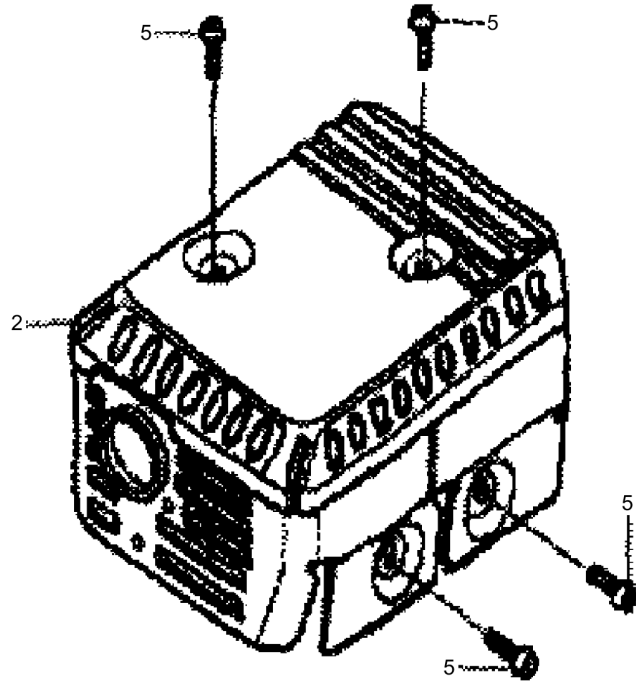

11.25

Refer to Parts Online for the most up to date information. The printed information might be outdated.
Tue Feb 14 13:30:58 UTC 2023

Reversible Plate DRP20

Item	Part No.	Qty	Name	SN INFO
1	DL05748897	1	Control assy.	
2	DL05748947	1	Lever, control	
3	DL05747227	1	Belleville spring	
4	DL05747155	1	Washer	
5	DL05747264	1	Safety nut	
6	DL05747156	1	Connecting piece	
7	DL05747158	1	Adjusting spring	
8	DL05747425	1	Screw	
9	DL05747341	1	Return spring	
10	DL05747333	1	Spring ring	
11	DL05747332	1	Wire holder	
12	DL05747334	1	Screw	
13	DL05747418	1	Cable clip	
14	DL05747426	1	Screw	
15	DL05747322	2	Hexagon bolt	
16	DL05748943	1	Arm governor	
17	DL05748944	1	Governor rod	
18	DL05748945	1	Governor spring	
19	DL05748946	1	Return spring	
20	DL05748997	1	Screw	
21	DL05747312	1	Collar nut	