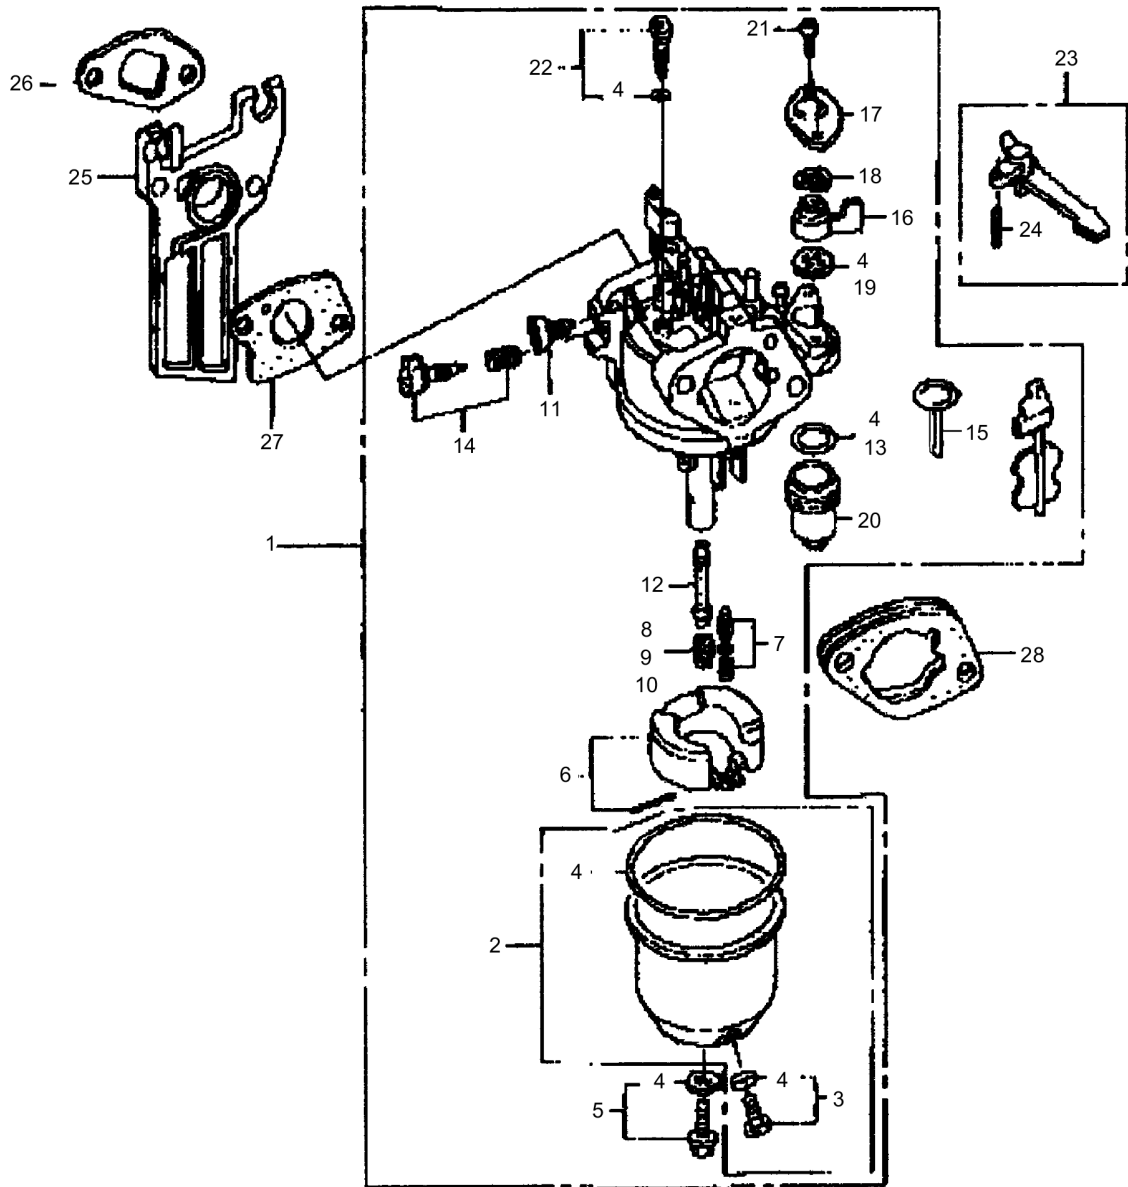

11.25

Refer to Parts Online for the most up to date information. The printed information might be outdated.
Tue Feb 14 13:30:58 UTC 2023

Reversible Plate DRP20

Item	Part No.	Qty	Name	SN INFO
1	DL05748897	1	Control assy.	
2	DL05748947	1	Lever, control	
3	DL05747227	1	Belleville spring	
4	DL05747155	1	Washer	
5	DL05747264	1	Safety nut	
6	DL05747156	1	Connecting piece	
7	DL05747158	1	Adjusting spring	
8	DL05747425	1	Screw	
9	DL05747341	1	Return spring	
10	DL05747333	1	Spring ring	
11	DL05747332	1	Wire holder	
12	DL05747334	1	Screw	
13	DL05747418	1	Cable clip	
14	DL05747426	1	Screw	
15	DL05747322	2	Hexagon bolt	
16	DL05748943	1	Arm governor	
17	DL05748944	1	Governor rod	
18	DL05748945	1	Governor spring	
19	DL05748946	1	Return spring	
20	DL05748997	1	Screw	
21	DL05747312	1	Collar nut	

11.31

Refer to Parts Online for the most up to date information. The printed information might be outdated.

Tue Feb 14 13:30:59 UTC 2023

Reversible Plate DRP20

Item	Part No.	Qty	Name	SN INFO
1	DL05749005	1	Recoil starter	
2	DL05747642	1	Starter housing	
3	DL05749006	1	Rope pulley	
4	DL05749007	2	Ratchet	
5	DL05748327	1	Friction spring	
6	DL05749008	1	Guide,ratchet	
7	DL05748329	1	Spring	
8	DL05747293	1	Return spring	
9	DL05749009	2	Return spring	
10	DL05748578	1	Starter rope	
11	DL05748579	1	Locking screw	
12	DL05747656	1	Handle	
13	DL05748331	3	Screw	
14	DL05748654	1	Label	

11.44

Reversible Plate DRP20

Item	Part No.	Qty	Name	SN INFO
1	DL05748925	1	Engine cover	
2	DL05748926	1	Side plate	
3	DL05749010	1	Cover	
4	DL05748627	1	Oil alarm unit	
5	DL05748628	1	Engine stop switch	
6	DL05747322	6	Hexagon bolt	
7	DL05747325	1	Screw	
8	DL05747648	1	Cable clip	
9	DL05747318	1	Screw	

11.46

Reversible Plate DRP20

Item	Part No.	Qty	Name	SN INFO
1	DL05748630	1	Coil,ignition	
2	DL05748631	1	Spark plug socket	
3	DL05749011	1	Shut down rope	
4	DL05747395	2	Screw	

11.53

Refer to Parts Online for the most up to date information. The printed information might be outdated.