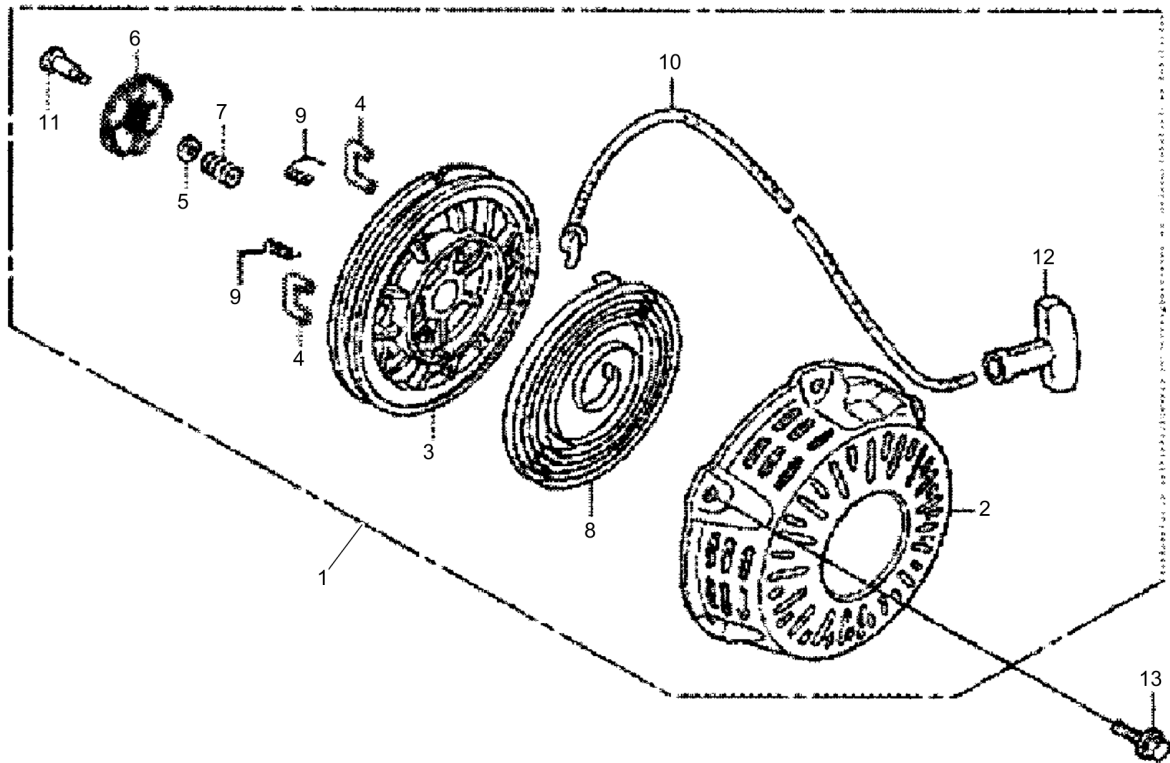

11.31

Refer to Parts Online for the most up to date information. The printed information might be outdated.

Tue Feb 14 13:30:59 UTC 2023

Reversible Plate DRP20

Item	Part No.	Qty	Name	SN INFO
1	DL05749005	1	Recoil starter	
2	DL05747642	1	Starter housing	
3	DL05749006	1	Rope pulley	
4	DL05749007	2	Ratchet	
5	DL05748327	1	Friction spring	
6	DL05749008	1	Guide,ratchet	
7	DL05748329	1	Spring	
8	DL05747293	1	Return spring	
9	DL05749009	2	Return spring	
10	DL05748578	1	Starter rope	
11	DL05748579	1	Locking screw	
12	DL05747656	1	Handle	
13	DL05748331	3	Screw	
14	DL05748654	1	Label