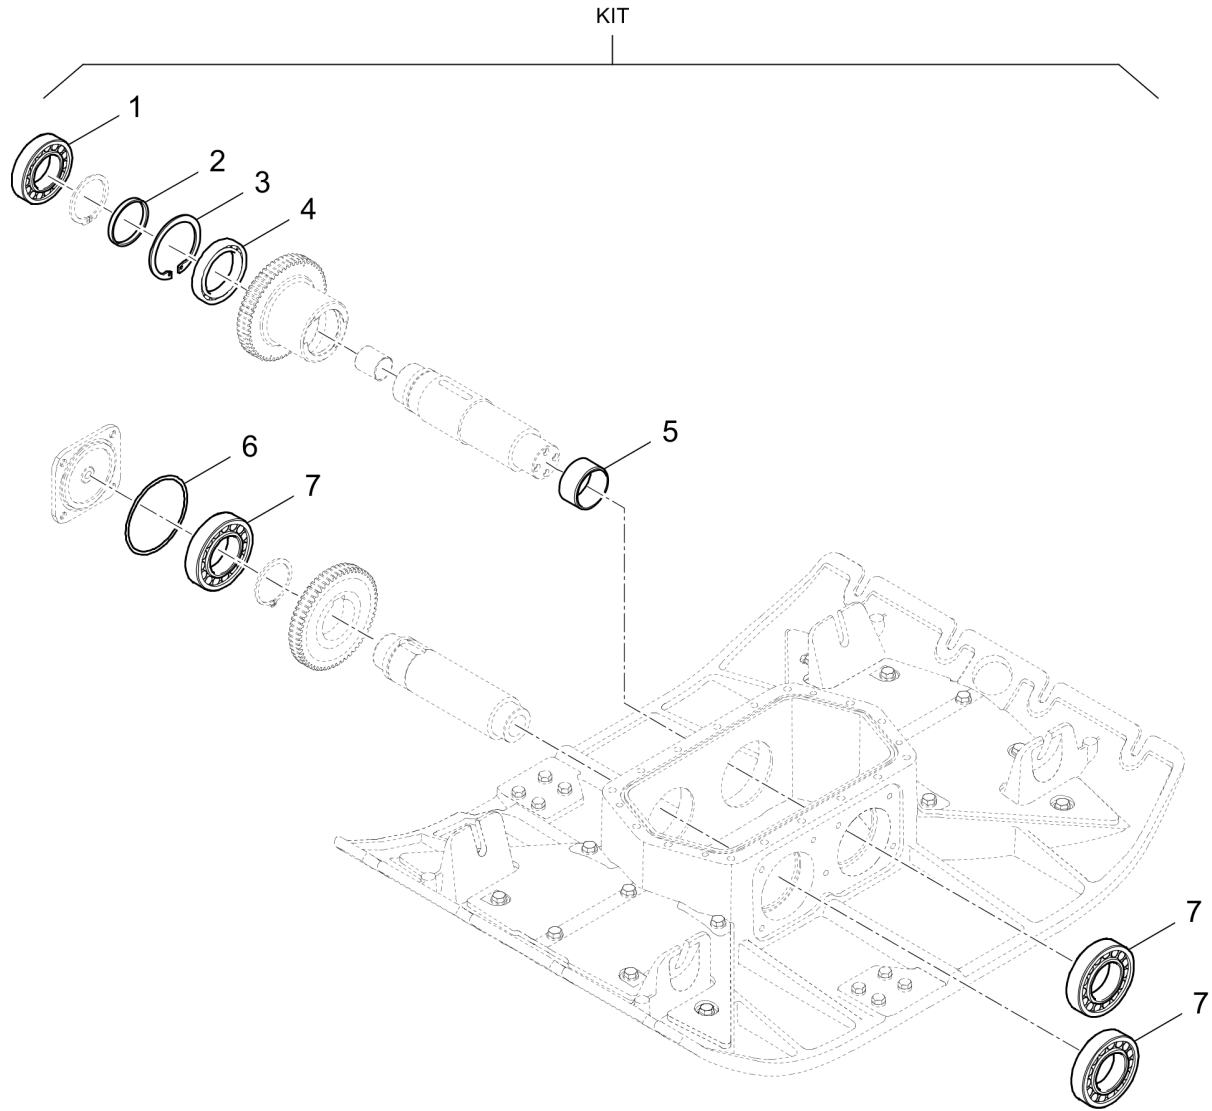

Reversible Plate DRP20

Service, repair and wear part kits 4812217510 Repair kit, exciter unit

Refer to Parts Online for the most up to date information. The printed information might be outdated.

Tue Feb 14 13:30:44 UTC 2023

Reversible Plate DRP20

Item	Part No.	Qty	Name	SN INFO
KIT	4812217510	1	Repair kit, exciter unit	
1	DL05222263	1	Cylinder roller bearing	
2	DL69020747	1	Bushing	
3	DL09223700	1	Circlip,internal	
4	DL05114030	1	Ball bearing,grooved	
5	DL05428122	1	Inner ring	
6	DL06220803	1	Loop ring	
7	DL05222264	3	Cylinder roller bearing