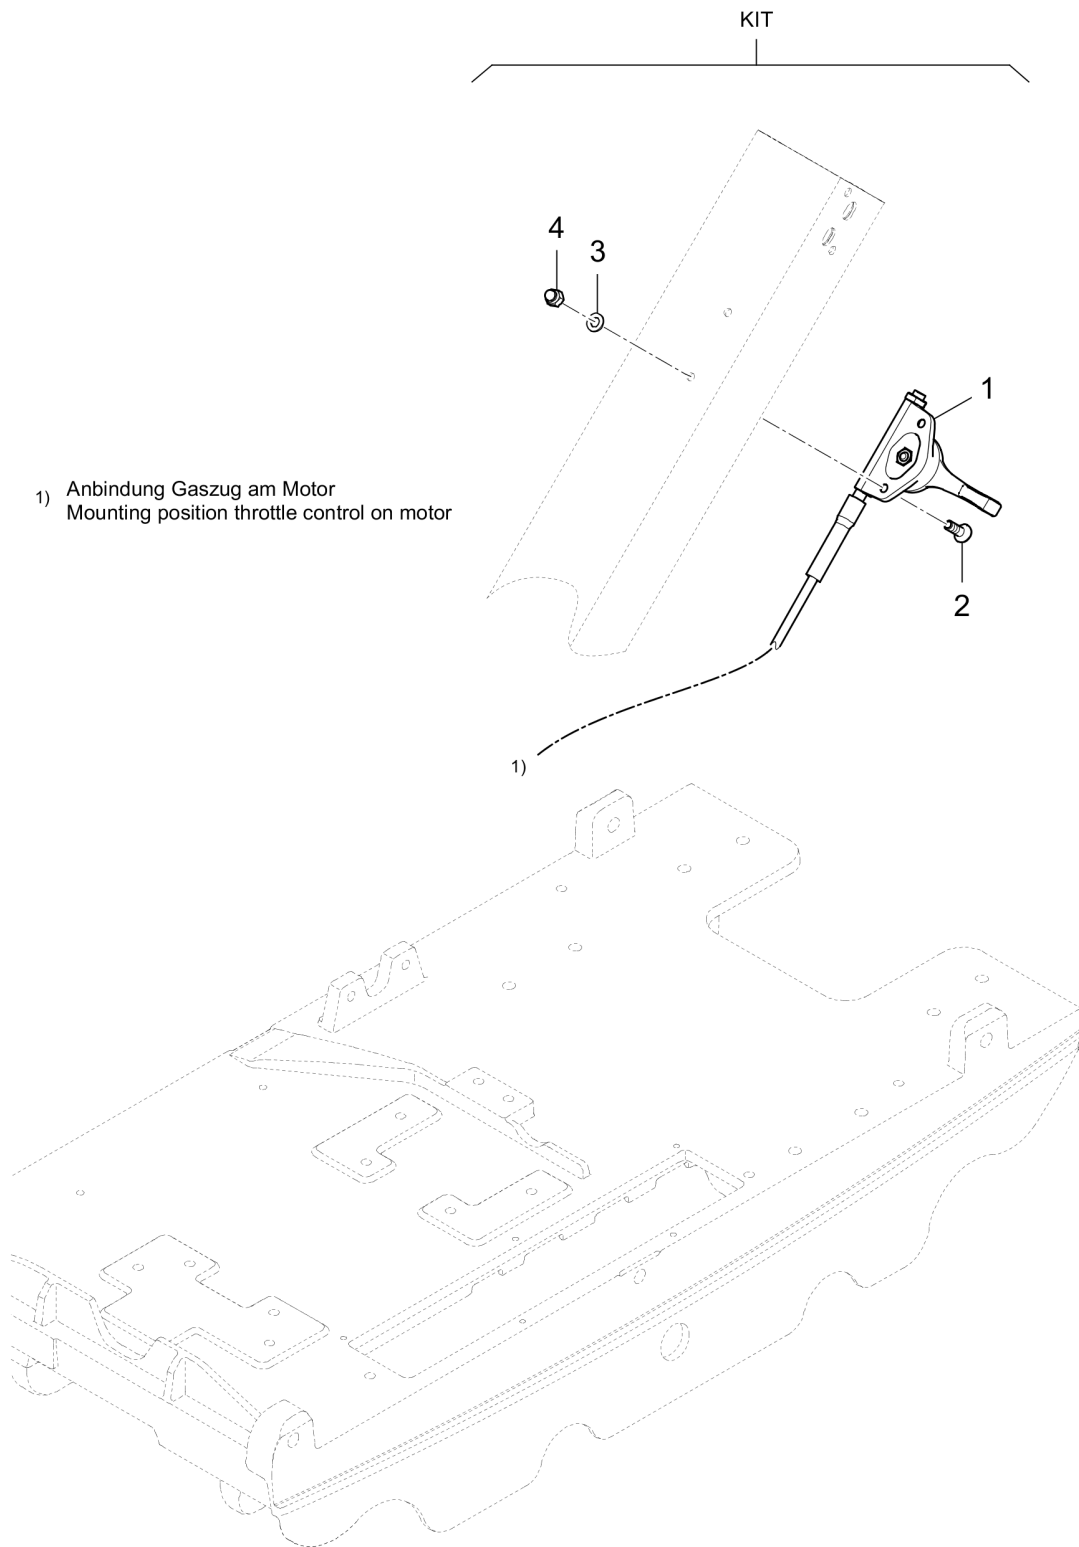

Reversible Plate DRP20

Item	Part No.	Qty	Name	SN INFO
KIT	4812217844	1	Repair kit, transmission	
1	DL05650116	1	Centrifugal clutch	
2	DL92410583	1	V-belt	
3	DL69040261	1	Washer	
4	DL08510817	1	Washer	
5	DL07230838	1	Socket-head cap screw	
6	DL69020479	1	V-belt pulley	
7	DL07230827	2	Socket-head cap screw	
8	DL09120862	1	Pin,cylindric	
9	DL69020304	2	Shim	
10	DL69020480	1	V-belt pulley	
11	DL07230834	2	Socket-head cap screw	

Reversible Plate DRP20

Item	Part No.	Qty	Name	SN INFO
KIT	4812217510	1	Repair kit, exciter unit	
1	DL05222263	1	Cylinder roller bearing	
2	DL69020747	1	Bushing	
3	DL09223700	1	Circlip,internal	
4	DL05114030	1	Ball bearing,grooved	
5	DL05428122	1	Inner ring	
6	DL06220803	1	Loop ring	
7	DL05222264	3	Cylinder roller bearing	