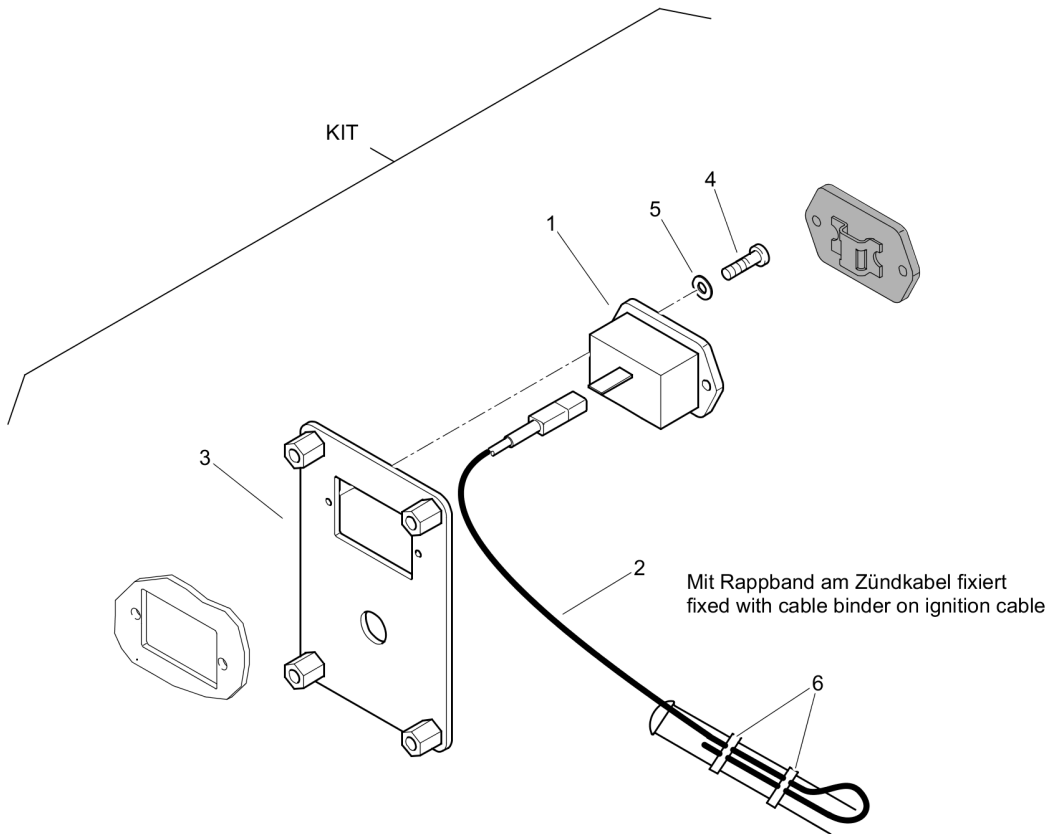

Reversible Plate DRP20

Special Equipment DL69070308_00 Central electric, assembled

181.24

Reversible Plate DRP20

Item	Part No.	Qty	Name	SN INFO
1	DL69070202	1	Dash board	
2	DL05766777	1	Switch	
3	DL05768253	1	Hourmeter	
4	DL07210316	2	Pens head screw	
5	DL08510307	2	Washer	
6	DL69070212	1	Wire harness	

■ entfallende Teile
deleted parts

182.04

Reversible Plate DRP20

Item	Part No.	Qty	Name	SN INFO
KIT	DL92401032	1	AZ4-Operating hourmeter	
1	DL05768253	1	Hourmeter	
2	DL69070283	1	Wire harness	
3	DL69070202	1	Dash board	
4	DL07210316	2	Pens head screw	
5	DL08510307	2	Washer	
6	DL06911047	5	Cable strap	