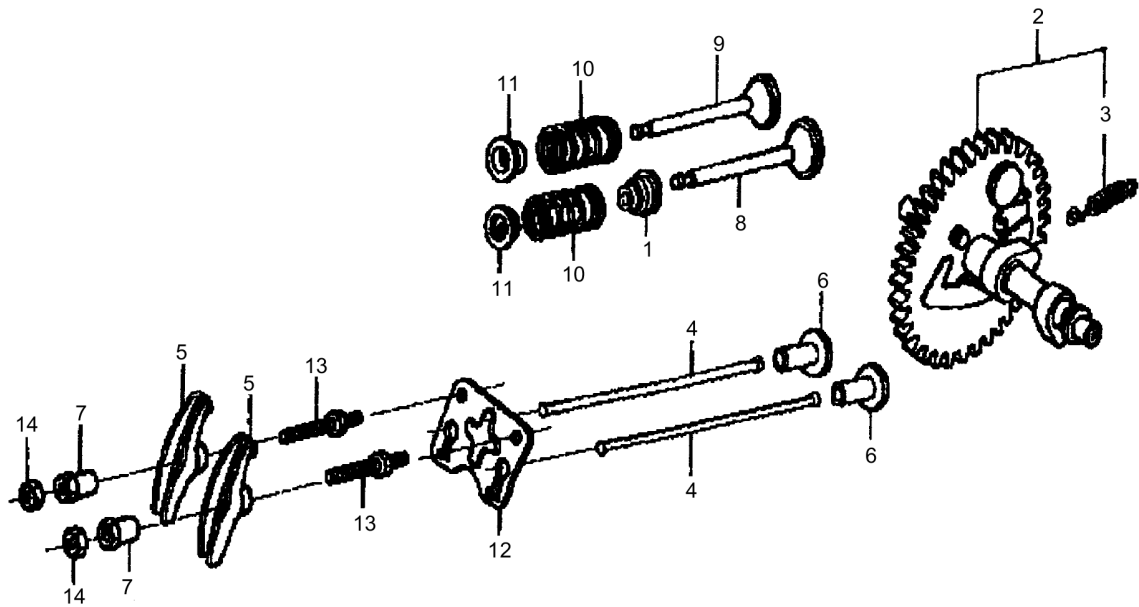

Item	Part No.	Qty	Name	SN INFO
1	DL05747378	1	Ball bearing,grooved	
2	DL05748553	1	Radial seal	
3	DL05748950	1	Governor / controller	
4	DL05748951	2	Weight	
5	DL05748952	1	Holder	
6	DL05747346	2	Pin	
7	DL05748953	1	Spool valve	
8	DL05748954	1	Shaft,governor	
9	DL05747180	2	Drain plug	
10	DL05747129	2	Gasket, oil drain	
11	DL05747233	1	Thrust disc	
12	DL05747377	1	Spring ring	
13	DL05747188	1	Loop ring	
14	DL05747379	1	Collar nut	
15	DL05747348	2	Washer	
16	DL05747349	1	Spring cotter	
17	DL05747380	2	Screw	
18	DL05748599	1	Oil pressure switch	

11.02

Refer to Parts Online for the most up to date information. The printed information might be outdated.

Tue Feb 14 13:30:54 UTC 2023

Reversible Plate DRP20

Item	Part No.	Qty	Name	SN INFO
1	DL05748955	1	Crank case cover	
2	DL05748553	1	Radial seal	
3	DL05114005	1	Ball bearing,grooved	
4	DL05747221	1	Gasket,crankcase	
5	DL05748601	1	Filler cap	
6	DL05748603	1	Gasket, oil dip stick	
7	DL05748602	1	Filler cap	
8	DL05748603	1	Gasket, oil dip stick	
9	DL05747389	2	Dowel pin	
10	DL05747390	6	Screw	

11.08

Refer to Parts Online for the most up to date information. The printed information might be outdated.

Tue Feb 14 13:30:55 UTC 2023

Reversible Plate DRP20

Item	Part No.	Qty	Name	SN INFO
1	DL05748940	1	Cylinder head	
2	DL05747212	1	Valve guide	
3	DL05747368	1	Circlip	
4	DL05747211	1	Valve guide	
5	DL05748941	1	Cylinder head gasket	
6	DL05748916	1	Cylinder head cover	
7	DL05747125	1	Valve cover gasket	
8	DL05747369	1	Ventilation pipe	
9	DL05747322	4	Hexagon bolt	
10	DL05747356	2	Stud	
11	DL05747370	2	Stud	
12	DL05747371	2	Dowel pin	
13	DL05748639	4	Hexagon bolt	
14	DL05748558	2	Hose clip	
15	DL05747282	1	Spark plug	
16	DL05748608	1	Spark plug spanner	