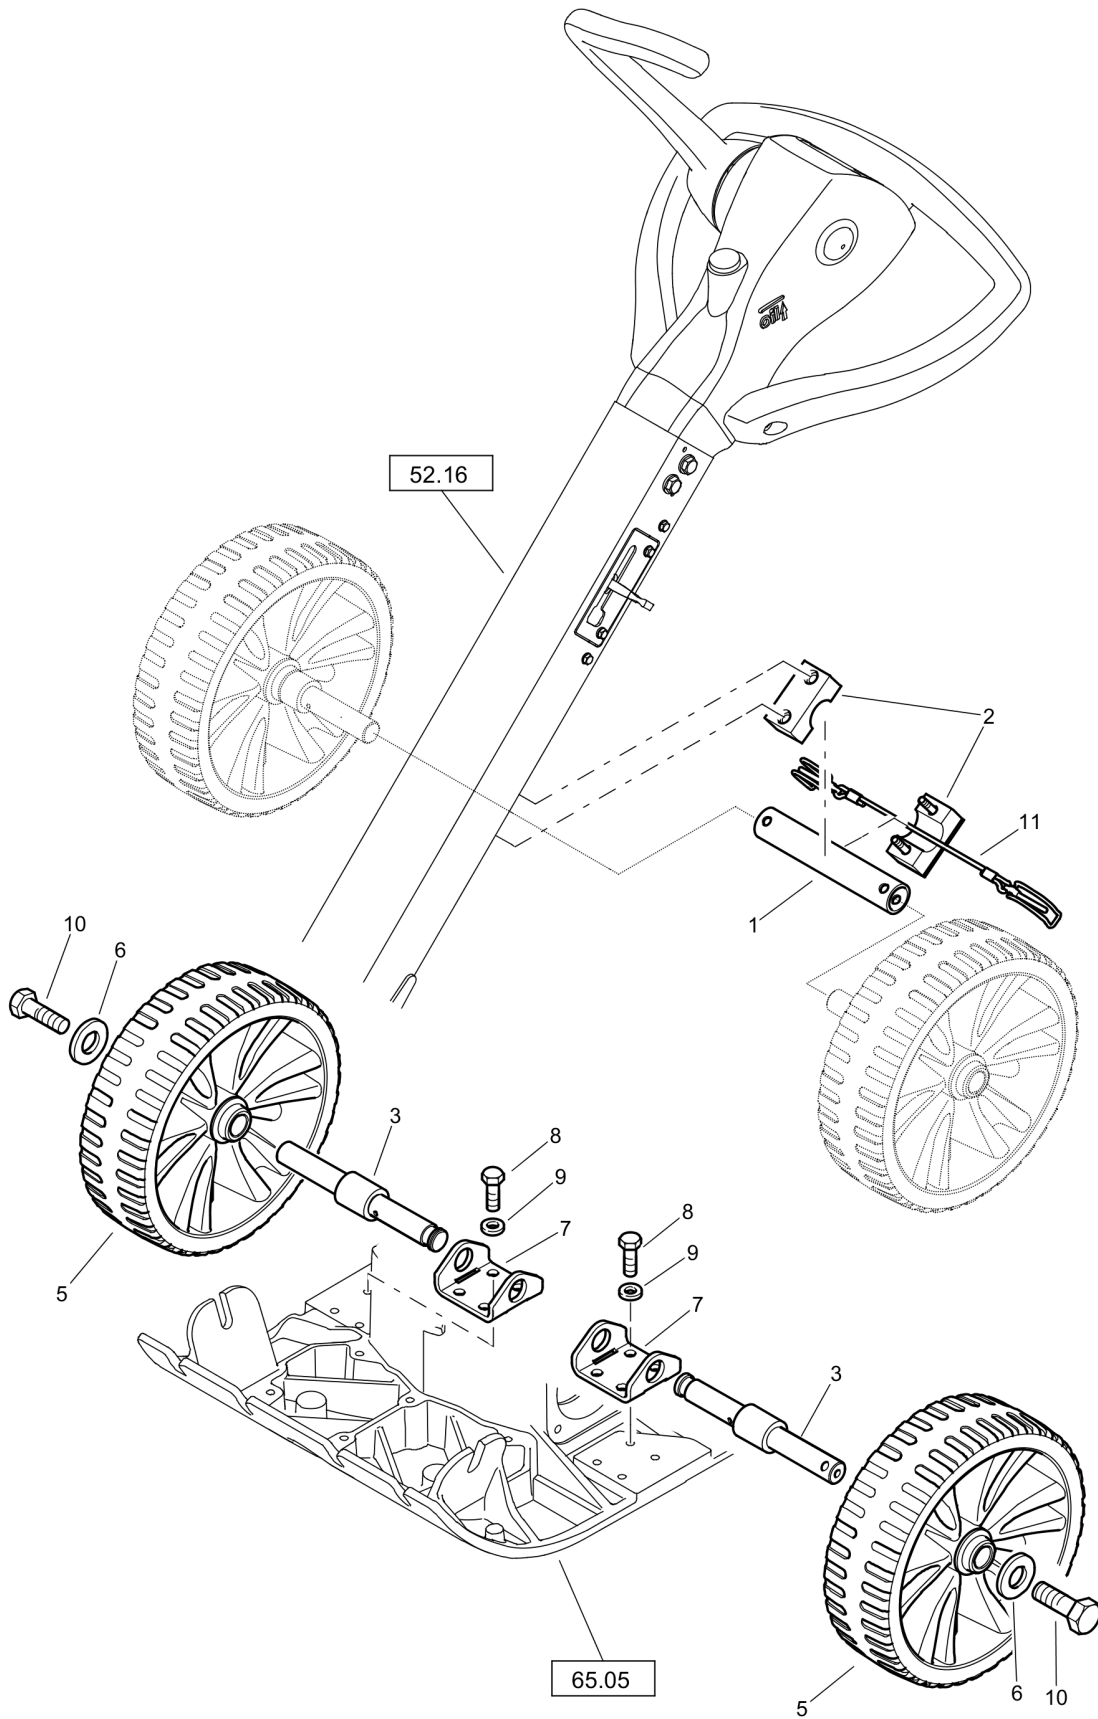

Reversible Plate DRP20

Field kits DL92401010 T94-Transport wheels,failsave

Refer to Parts Online for the most up to date information. The printed information might be outdated.

Tue Feb 14 13:30:49 UTC 2023

Reversible Plate DRP20

Item	Part No.	Qty	Name	SN INFO
1	DL69003267	1	Tube	
2	DL06910171	1	Fastening clamp	
3	DL69003243	2	Axle	
5	DL06704548	2	Rubber tyre	
6	DL69040261	2	Washer	
7	DL73003044	2	Holder	
8	DL07140818	8	Hexagon bolt	
9	DL08510817	8	Washer	
10	DL07140824	2	Hexagon bolt	
11	DL69003242	1	Securing device	
52.16	-		Steering Handle	
65.05	-		Base Plate