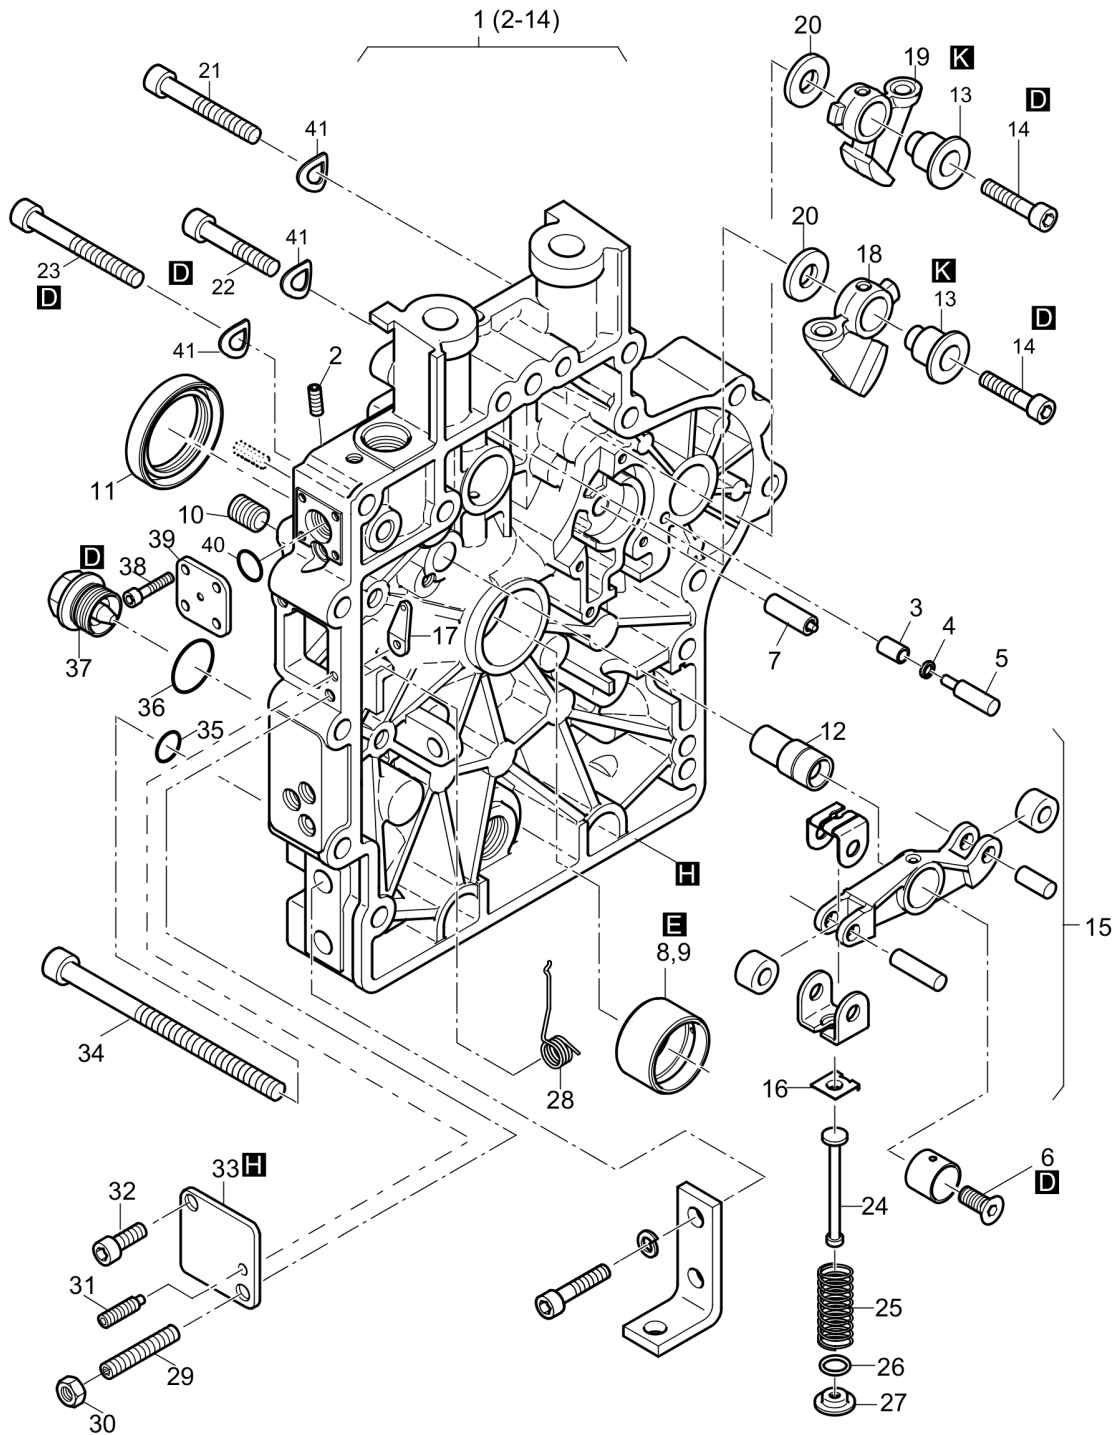

11.02

Refer to Parts Online for the most up to date information. The printed information might be outdated.
Tue Feb 14 13:40:10 UTC 2023

Reversible Plate DRP40DX

Item	Part No.	Qty	Name	SN INFO
1	DL05720908	1	Timing gear cover	
2	DL05728034	1	Tapped pin	
3	DL05720495	1	Plug	
4	DL05728377	1	Loop ring	
5	DL05720496	1	Plug	
6	DL05720622	1	Countersunk screw	
7	DL05724248	1	Bolt	
8	DL05724249	1	Main bearing	
9	DL05720144	1	Bearing, -0.5mm	
10	DL05720051	4	Tapped pin	
11	DL05724246	1	Radial seal	
12	DL05720198	1	Bearing bush	
13	DL05722034	2	Axle	
14	DL07230621	2	Socket-head cap screw	
15	DL05720497	1	Rocker arm	
16	DL05724250	1	Spring cup	
17	DL05728219	1	Lever	
18	DL05724254	1	Cam follower	
19	DL05724251	1	Cam follower	
20	DL05722033	2	Washer	
21	DL07230838	2	Socket-head cap screw	
22	DL07230831	2	Socket-head cap screw	
23	DL07230842	11	Socket-head cap screw	
24	DL05728621	1	Draw bar	
25	DL05728212	1	Spring	
26	DL05728214	1	Washer	
27	DL05728211	1	Spring cup	
28	DL05728213	1	Governor spring	
29	DL05724255	1	Tapped pin	
30	DL08110620	1	Hexagon nut	
31	DL05724256	1	Tapped pin	
32	DL05720909	1	Pens head screw	
33	DL05728215	1	Cover	
34	DL05724257	2	Socket-head cap screw	
35	DL09331658	2	Sealing ring	
36	DL09331198	1	Sealing ring	
37	DL07632216	1	Magnetic plug	

Refer to Parts Online for the most up to date information. The printed information might be outdated.

Tue Feb 14 13:40:10 UTC 2023