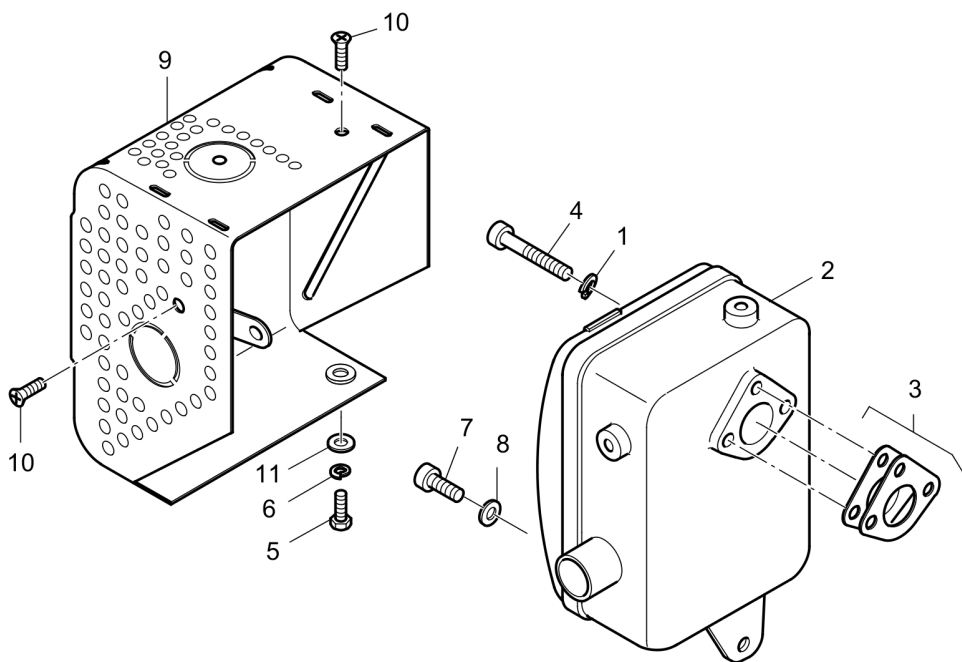

Reversible Plate DRP40DX

Item	Part No.	Qty	Name	SN INFO
1	DL05720623	1	Oil pump cover	
2	DL05720624	1	Spring ring	
3	DL05720429	1	Shaft	
4	DL05520002	4	Shim	
5	DL05720454	1	Tapped pin	
6	DL05720160	1	Cover	
7	DL05728179	1	Angle	
8	DL05728180	1	Ball	
9	DL07240504	4	Socket-head cap screw	
10	DL05728181	1	Spring	
11	DL05724347	1	Oil tube	
12	DL05724348	1	Lead	
13	DL05728105	2	Rivet,blind	
14	DL05728185	1	Bolt	
15	DL05728186	2	Safety washer	
16	DL05720491	1	Reversing lever	
17	DL05720455	1	Plug	
18	DL05728678	1	Governor lever	
19	DL05520001	1	Shim	
20	DL05720492	1	Governor spring	
21	DL05728202	1	Stop	
22	DL05728189	1	Intermediate plate	
23	DL07230308	2	Socket-head cap screw	
24	DL07760502	1	Tapped pin	
25	DL05724191	1	Bushing	
26	DL05720493	1	Governor spring	
27	DL05724192	1	Yoke spring	
28	DL08110620	1	Hexagon nut	
29	DL08510612	1	Washer	
30	DL05728192	1	Lever	
31	DL05727276	2	Safety washer	
32	DL05728199	1	Governor sleeve	
33	DL05723019	1	Button headed screw	
34	DL05720107	1	Tension spring	
35	DL06220083	1	Loop ring	
36	DL05720626	1	Centrifugal weight	
37	DL05728071	1	Nut	

Refer to Parts Online for the most up to date information. The printed information might be outdated.

Tue Feb 14 13:40:14 UTC 2023

Reversible Plate DRP40DX

Item	Part No.	Qty	Name	SN INFO
38	DL07551000	1	Tapped pin	
39	DL05724193	2	Eccentric bolt	
40	DL05728068	1	Supporting plate	
41	DL05728069	1	Button headed screw	
42	DL08510511	1	Washer	
43	DL05728073	1	Socket-head cap screw	
44	DL05720733	1	Clamping bow	
D	DL00978006	0.07	Screw lock, middle strength	
H	DL00970017	1	Sealing compound	
M	DL00978023	1	Grinding paste	