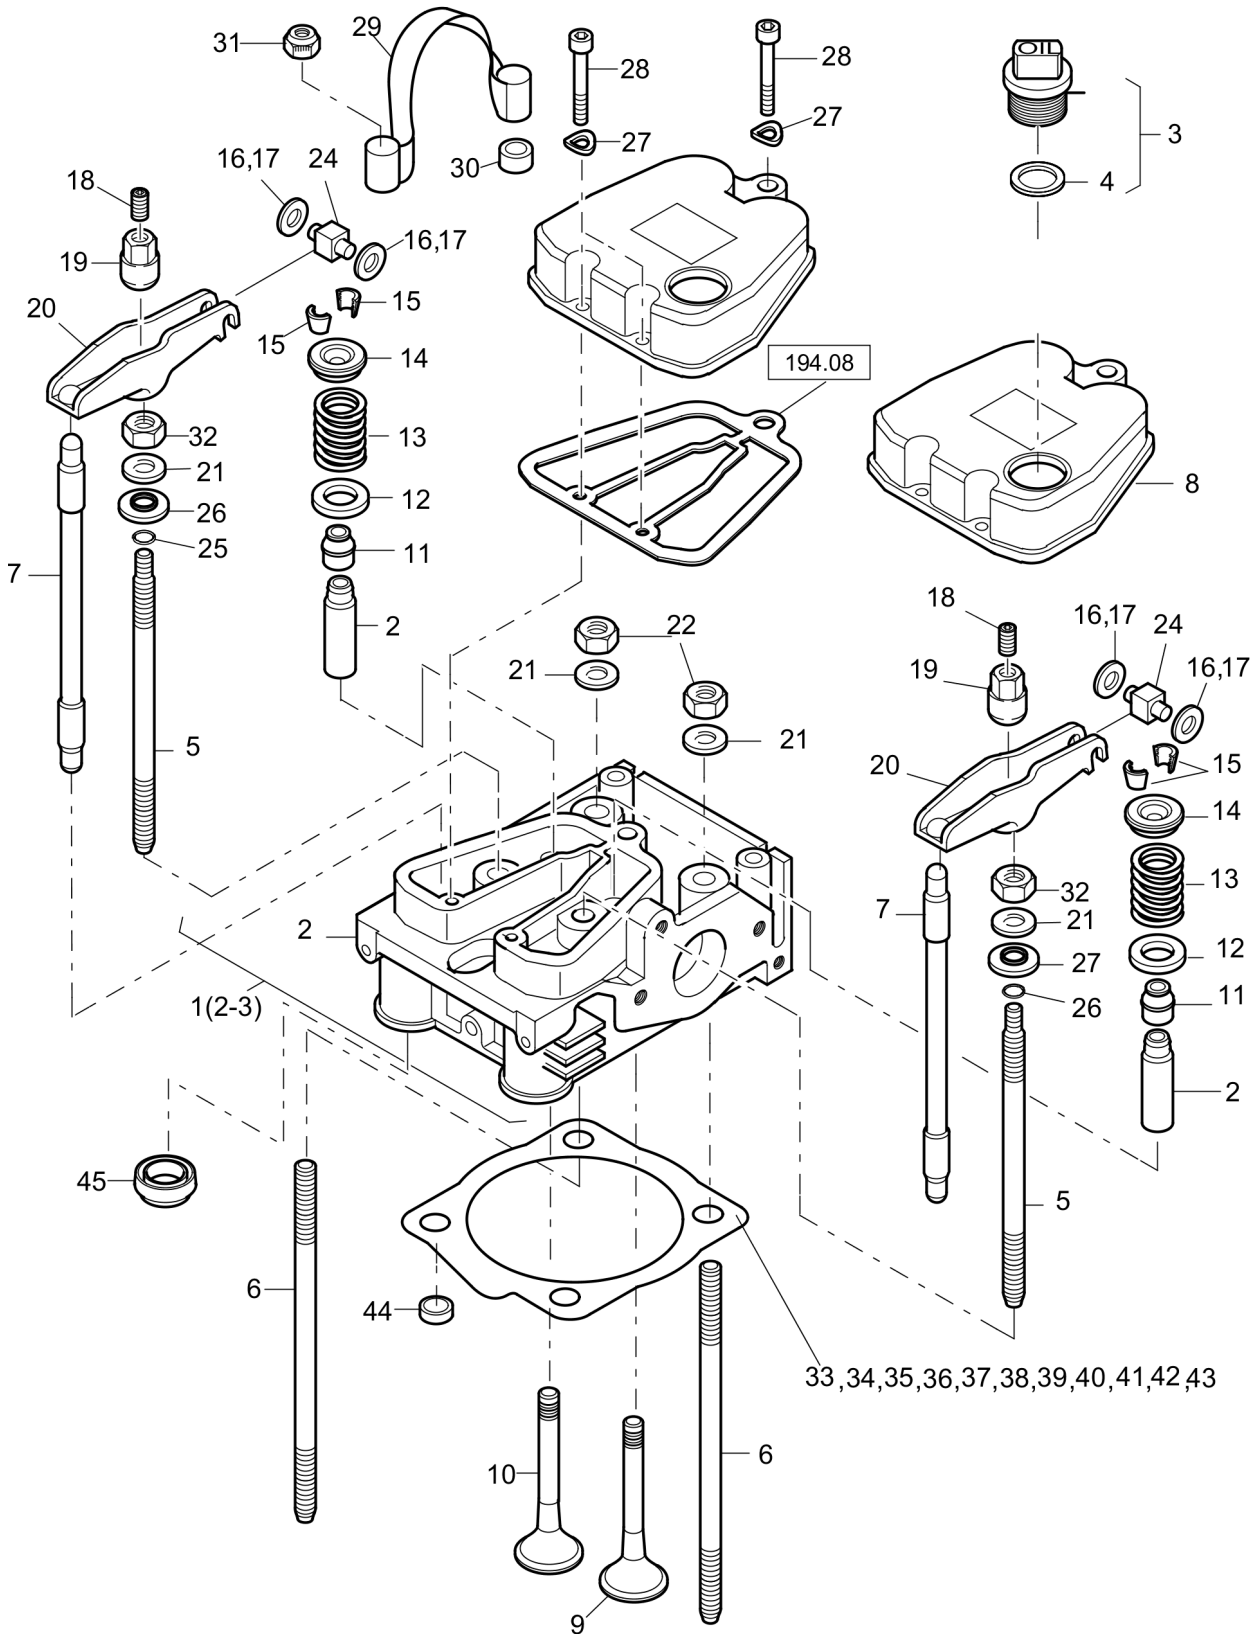

Tue Feb 14 13:40:11 UTC 2023

Reversible Plate DRP40DX

Item	Part No.	Qty	Name	SN INFO
1	DL05720489	1	Crankshaft	
2	DL05720588	1	Cover	
3	DL05724270	1	Circlip	
4	DL05724269	1	Supporting disc	

Refer to Parts Online for the most up to date information. The printed information might be outdated.

Tue Feb 14 13:40:11 UTC 2023

11.06-2

Reversible Plate DRP40DX

Item	Part No.	Qty	Name	SN INFO
1	DL05724271	1	Balancer shaft	

Engine / Fitting Parts DLMOT023601_00 Cylinder Head

11.08

Refer to Parts Online for the most up to date information. The printed information might be outdated.

Tue Feb 14 13:40:12 UTC 2023

Reversible Plate DRP40DX

Item	Part No.	Qty	Name	SN INFO
1	DL05720900	1	Cylinder head	
2	DL05724273	2	Valve guide	
3	DL05728780	1	Screw plug	
4	DL05728114	1	Sealing ring	
5	DL05724275	2	Pin screw, 149mm	
6	DL05728412	2	Pin screw, 155mm	
7	DL05720591	2	Push rod	
8	DL05728662	1	Cylinder head cover	
9	DL05724279	1	Valve cone,inlet	
10	DL05724280	1	Valve cone,outlet	
11	DL05728155	2	Valve stem seal	
12	DL05724281	2	Washer	
13	DL05724282	2	Valve spring	
14	DL05724283	2	Spring cup	
15	DL05728159	2	Valve cone	
16	DL05720049	1	Shim	
17	DL05728160	1	Supporting disc	
18	DL05728030	2	Tapped pin	
19	DL05728162	2	Nut	
20	DL05724284	2	Rocker arm	
21	DL05728418	4	Supporting pipe	
22	DL08111016	2	Hexagon nut	
24	DL05728161	2	Sliding block	
25	DL05720589	2	Loop ring	
26	DL05720590	2	Washer	
27	DL08641064	3	Spring washer	
28	DL07230692	3	Socket-head cap screw	
29	DL05728421	1	Belt	
30	DL05728432	2	Protection hose	
31	DL05727286	2	Safety nut	
32	DL08111016	2	Hexagon nut	
33	DL05720150	1	Gasket, 0.45mm	
34	DL05724288	1	Cylinder head gasket, 0.40mm	
35	DL05720151	1	Gasket, 0.55mm	
36	DL05724289	1	Cylinder head gasket, 0.50mm	
37	DL05720152	1	Gasket, 0.65mm	
38	DL05724290	1	Cylinder head gasket, 0.60mm	