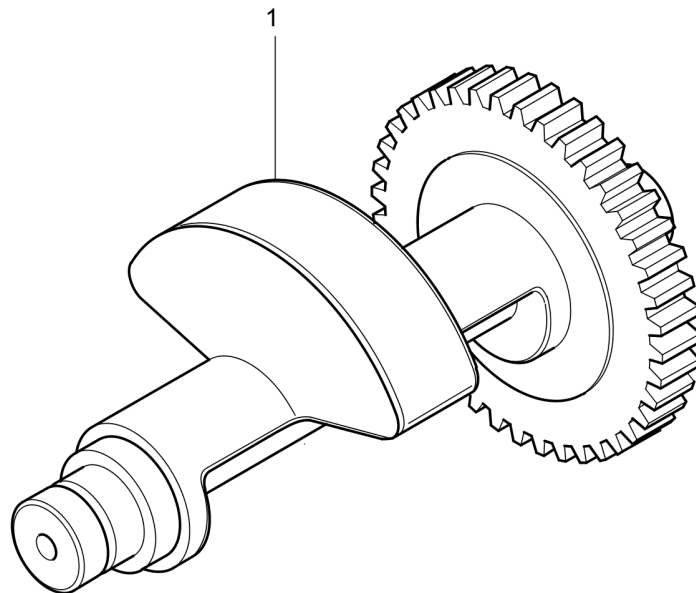

Reversible Plate DRP40DX

Item	Part No.	Qty	Name	SN INFO
1	DL05720489	1	Crankshaft	
2	DL05720588	1	Cover	
3	DL05724270	1	Circlip	
4	DL05724269	1	Supporting disc	

Refer to Parts Online for the most up to date information. The printed information might be outdated.

Tue Feb 14 13:40:11 UTC 2023

11.06-2