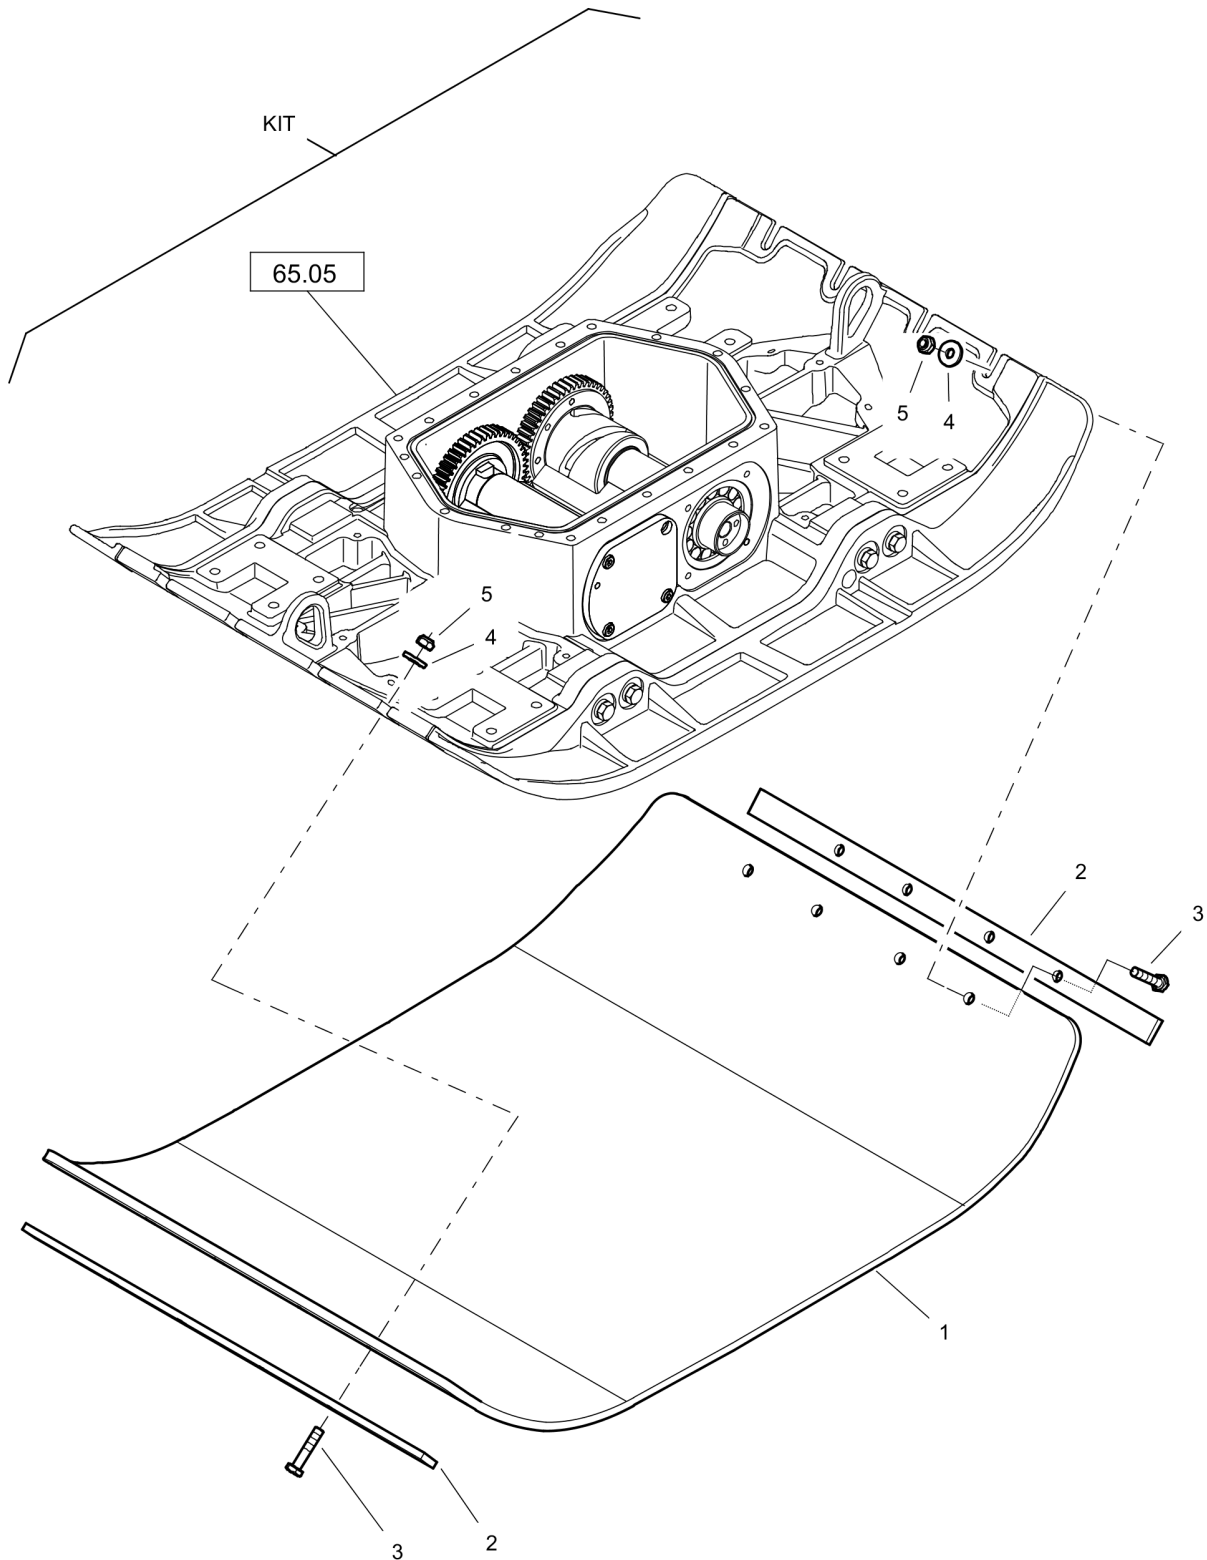

Field kits DL92401028_00 X5-Synthetic plate

165.01

Refer to Parts Online for the most up to date information. The printed information might be outdated.
Tue Feb 14 13:40:03 UTC 2023

Reversible Plate DRP40DX

Item	Part No.	Qty	Name	SN INFO
KIT	DL92401028	1	X5-Synthetic plate	
1	DL69003275	1	Plastic plate	
2	DL69003091	2	Flat steel	
3	DL07141044	8	Hexagon bolt	
4	DL08501028	8	Washer	
5	DL08131016	8	Safety nut	
65.05			Base Plate	

Refer to Parts Online for the most up to date information. The printed information might be outdated.

Tue Feb 14 13:40:03 UTC 2023