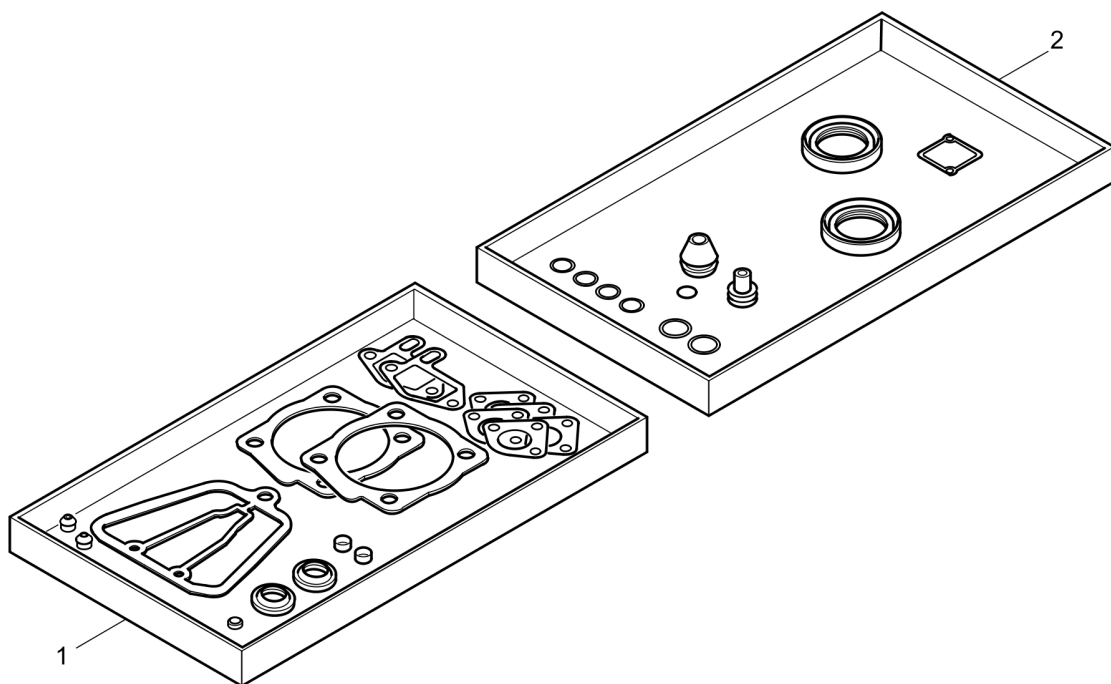

11.47

Reversible Plate DRP40DX

Item	Part No.	Qty	Name	SN INFO
1	DL05724398	1	Kit,seal,for cyl. head	
2	DL05724399	1	Kit,seal,for crankcase