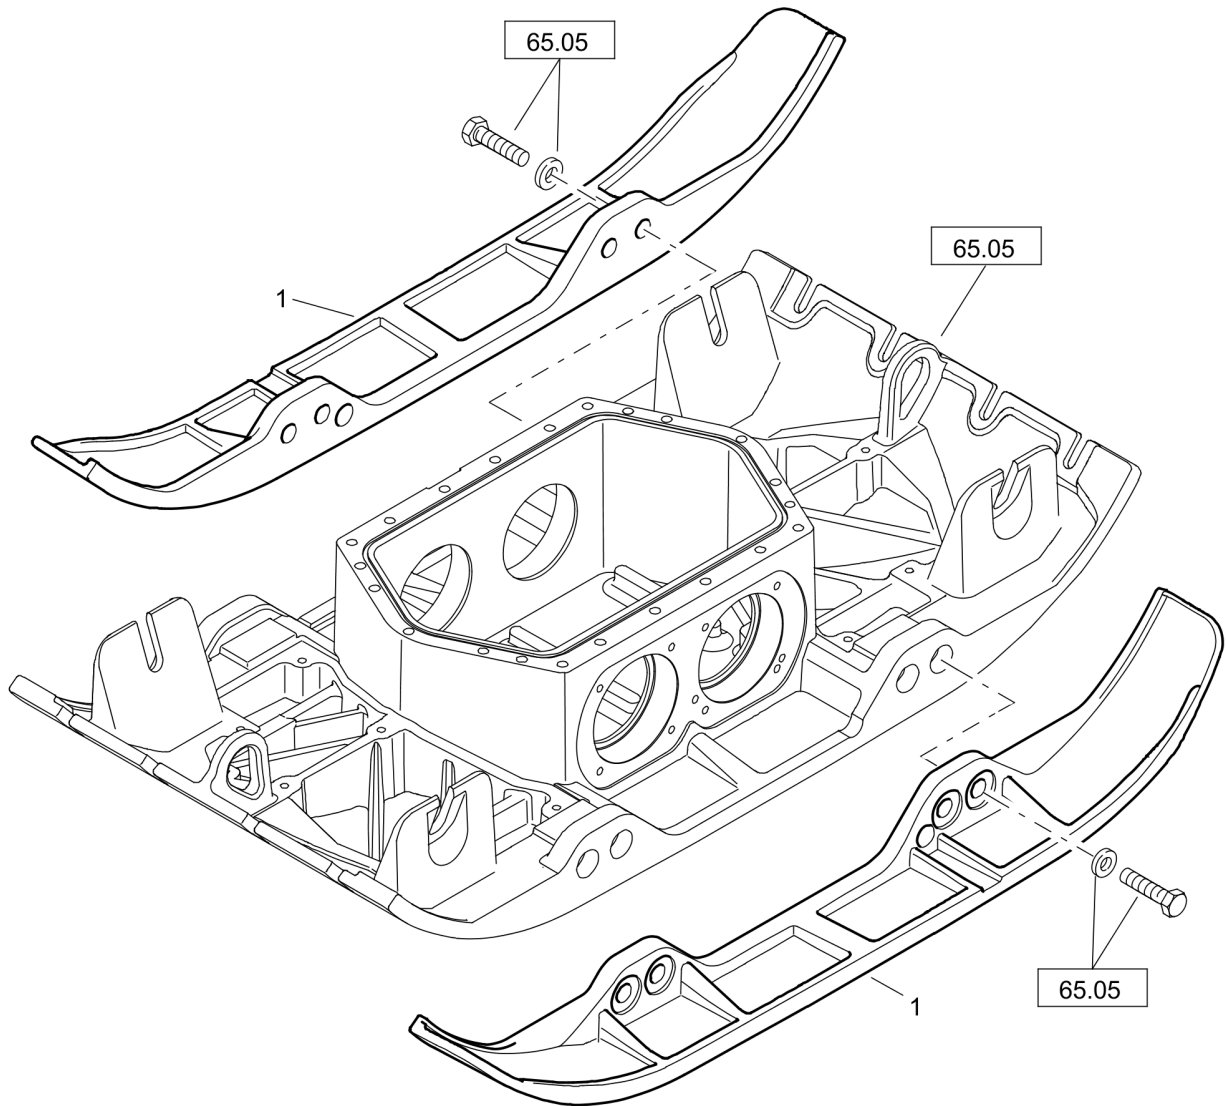

165.02

Reversible Plate DRP40DX

Item	Part No.	Qty	Name	SN INFO
1	DL69020815	2	Attachment ridge	
65.05	-		Base Plate	

Refer to Parts Online for the most up to date information. The printed information might be outdated.

Tue Feb 14 13:40:42 UTC 2023