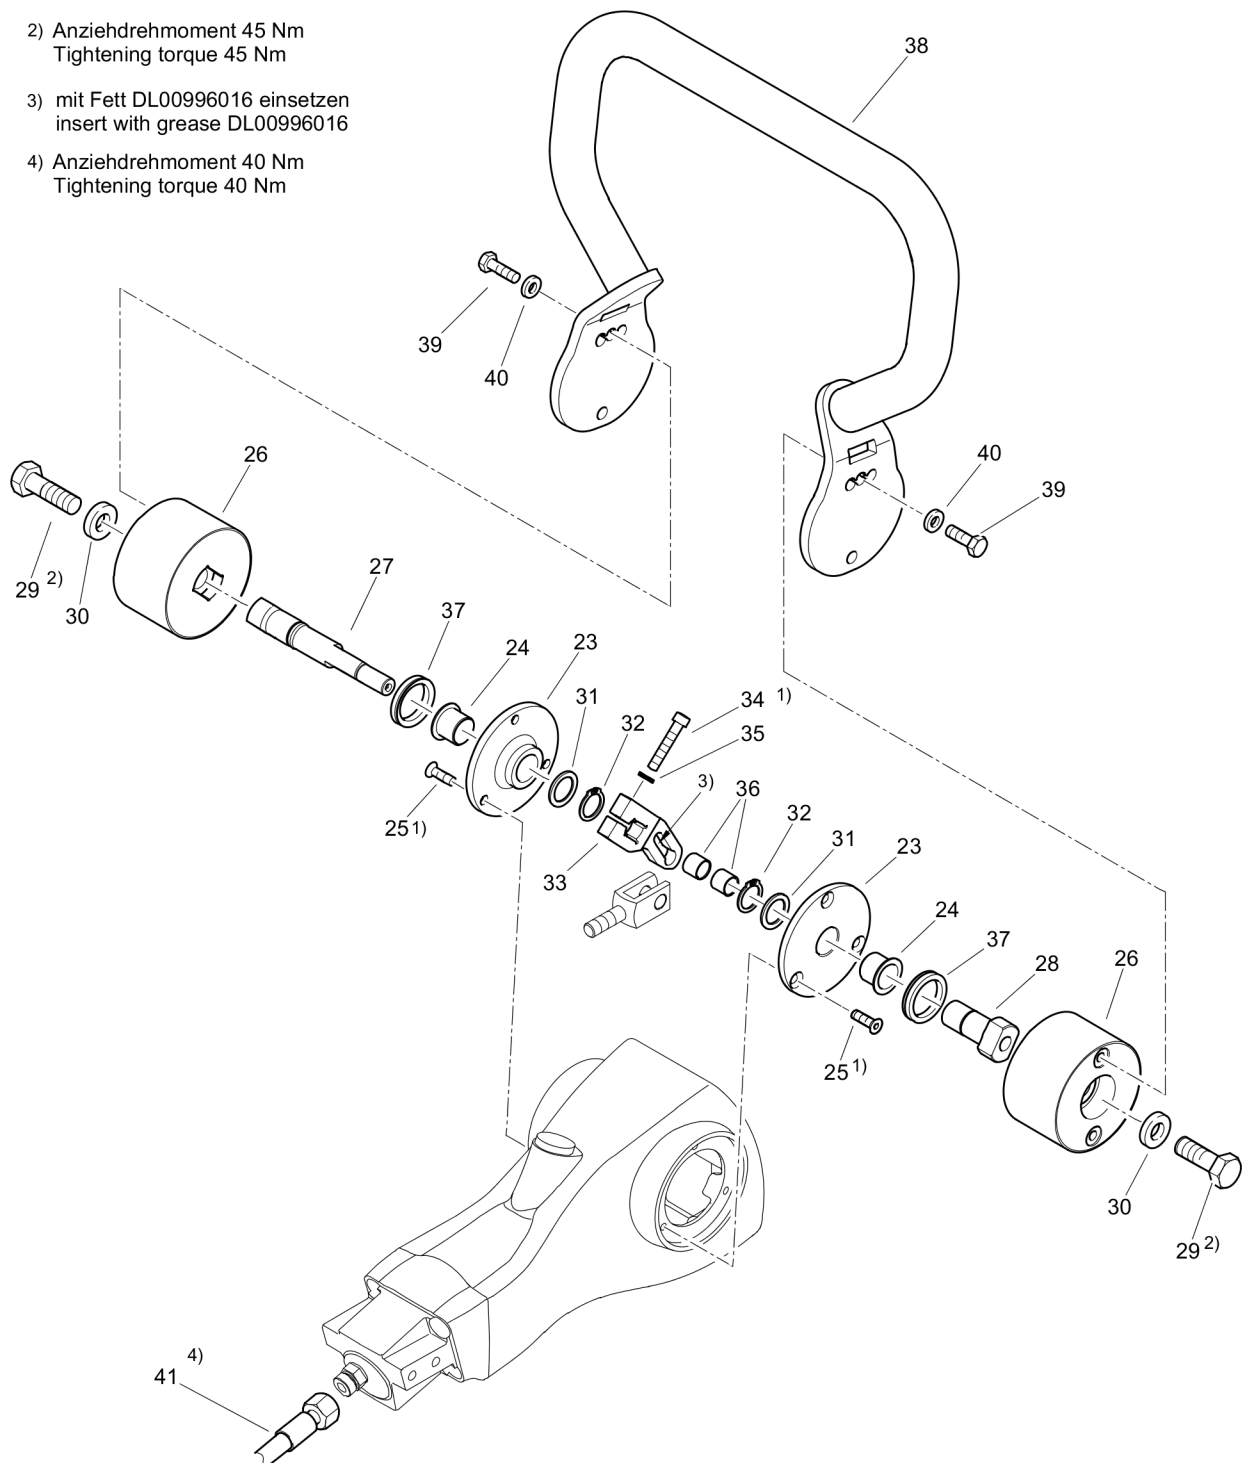

1) Anziehdrehmoment 10 Nm
  Tightening torque 10 Nm
2) Anziehdrehmoment 45 Nm
  Tightening torque 45 Nm
3) mit Fett DL00996016 einsetzen
  insert with grease DL00996016
4) Anziehdrehmoment 40 Nm
  Tightening torque 40 Nm

27.18/2

Reversible Plate DRP40DX

Item	Part No.	Qty	Name	SN INFO
1	DL69110330	1	Housing	
2	DL05546051	1	Screw plug with seal	
3	DL06245060	1	Sealing ring	
4	DL69110147	1	Sealing lid	
5	DL07230605	2	Socket-head cap screw	
6	DL05568996	1	Scraper	
7	DL06283067	1	Bushing	
8	DL05661379	1	Pressure spring	
9	DL69110353	1	Piston rod	
10	DL69110218	1	Piston seal	
11	DL68150109	1	Guide bush	
12	DL06220401	1	Loop ring	
13	DL69110184	1	Bushing	
14	DL06220530	1	Loop ring	
15	DL69110363	1	Flange	
16	DL08650817	4	Washer	
17	DL07230822	4	Socket-head cap screw	
18	DL05548022	1	Double-ended union	
19	DL92410004	1	Cover	SN - from 101924521001 to 101924521008
19	DL69110348	1	Cover	SN - from 101924521009 ff.
20	DL07230811	4	Socket-head cap screw	
21	DL09823105	1	Clevis	
22	DL69110376	1	Hexagon bolt	
23	DL69110344	2	Flange	
24	DL05802465	2	Friction bearing	
25	DL07320617	6	Countersunk screw	
26	DL69110334	2	Rubber buffer	
27	DL69110337	1	Shaft	
28	DL69110347	1	Shaft	
29	DL07131210	2	Hexagon bolt	SN - from 101924681001 to 101924681059
29	DL07141242	2	Hexagon bolt	SN - from 101924681060 ff.
30	DL08511324	2	Washer	SN - from 101924681001 to 101924681059
30	DL06270013	2	Wedge safety washer	SN - from 101924681060 ff.

Refer to Parts Online for the most up to date information. The printed information might be outdated.

Tue Feb 14 13:40:27 UTC 2023