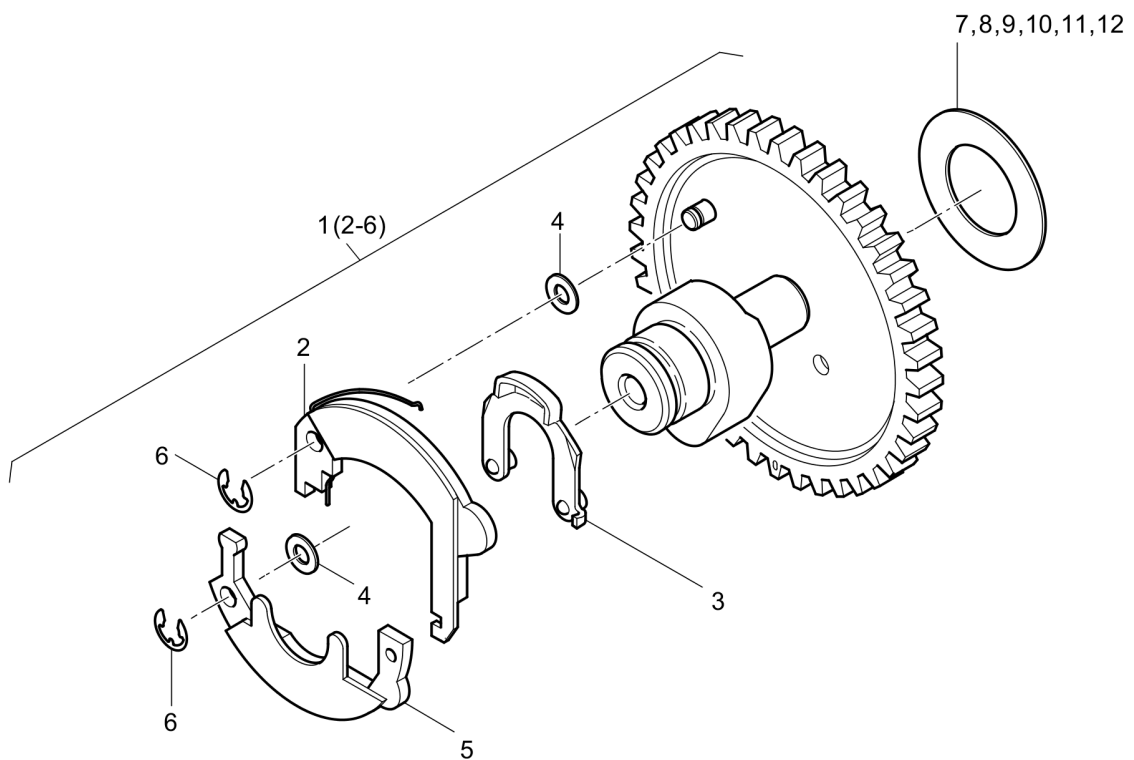

11.09

Reversible Plate DRP40DX

Item	Part No.	Qty	Name	SN INFO
1	DL05720592	1	Camshaft	
2	DL05728132	1	Centrifugal weight	
3	DL05728130	1	Bow	
4	DL05525003	2	Shim	
5	DL05728131	1	Centrifugal weight	
6	DL05727269	2	Safety washer	
7	DL05728133	1	Washer, 0.90 mm	
8	DL05728134	1	Washer, 1.00 mm	
9	DL05728135	1	Washer, 1.10 mm	
10	DL05728136	1	Washer, 1.20 mm	
11	DL05728137	1	Washer, 1.30 mm	
12	DL05728138	1	Washer, 1.40 mm	

Refer to Parts Online for the most up to date information. The printed information might be outdated.

Tue Feb 14 13:40:13 UTC 2023