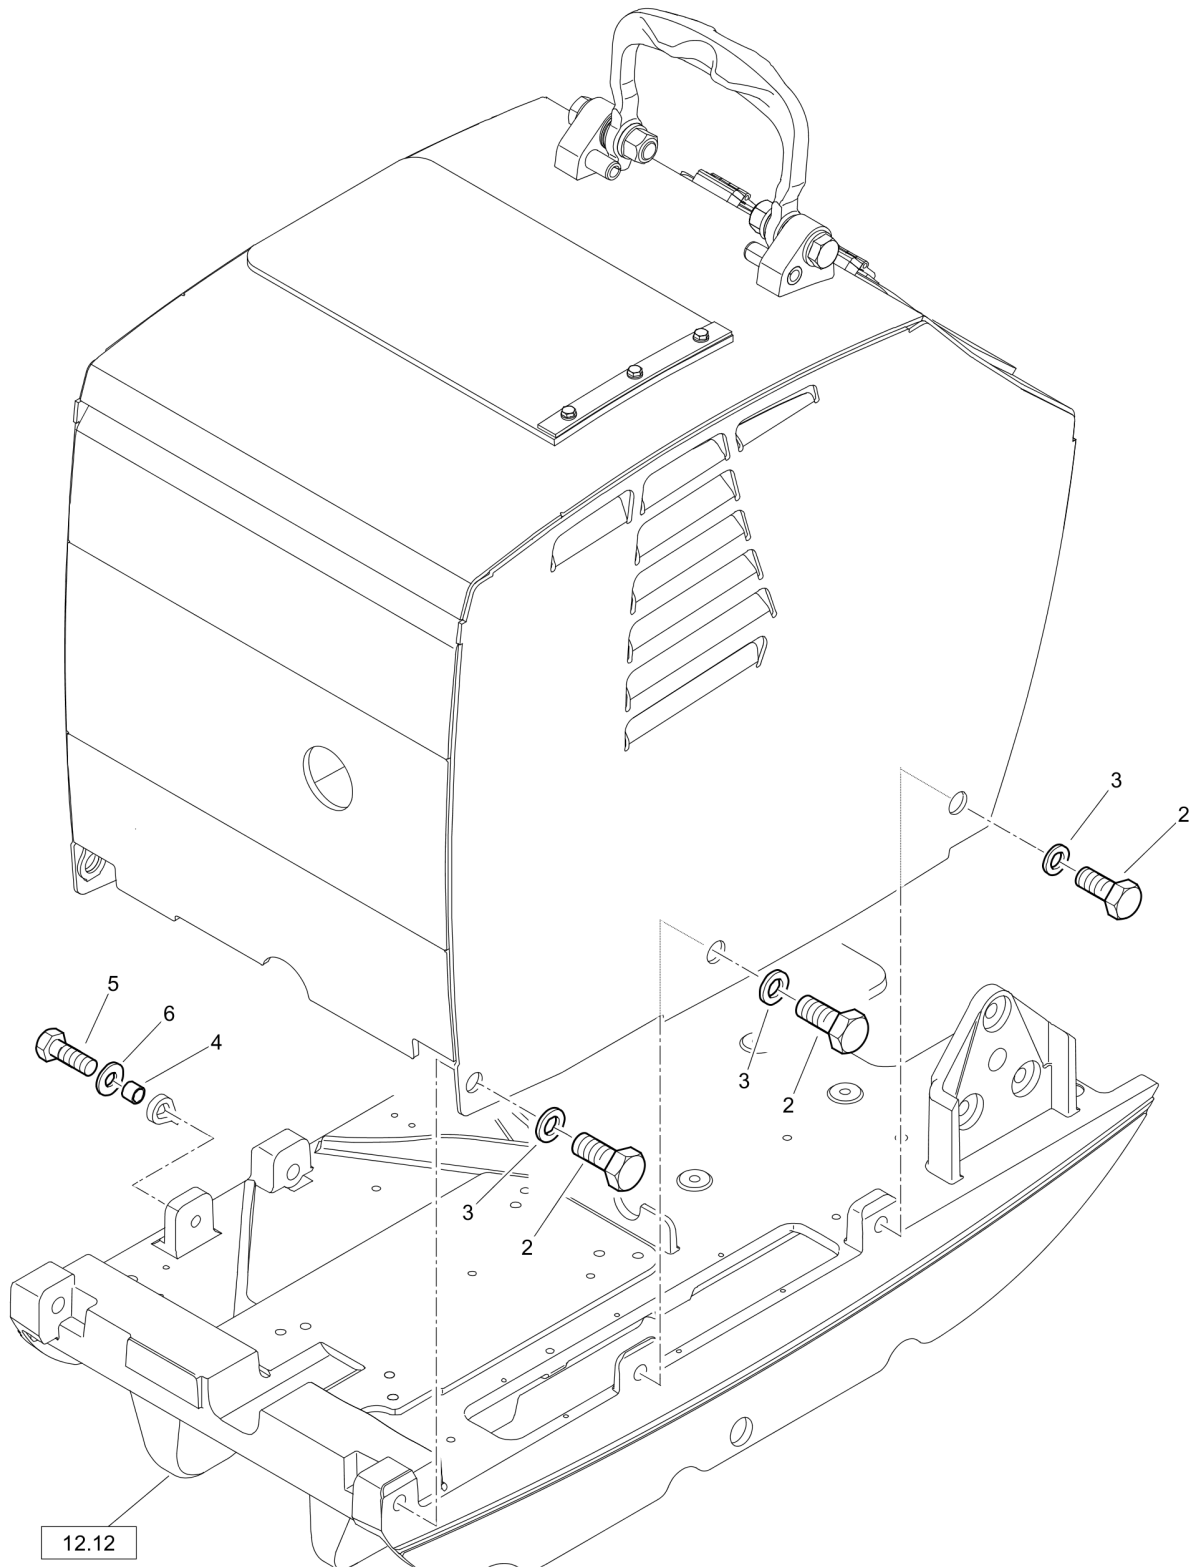

Reversible Plate DRP40DX

Item	Part No.	Qty	Name	SN INFO
36.2	DL69060147	1	Flat steel	
36.3	DL07140665	2	Hexagon bolt	
36.4	DL08510612	2	Washer	
37	DL69060160	1	Grid	
38	DL69060391	1	Socket	
39	DL07140633	4	Hexagon bolt	
40	DL08510612	4	Washer	
41	DL69060453	1	Suction hose	
42	DL05552406	1	Hose clip	
43	DL05552408	1	Hose clip	
12.12			Engine Carrier	

Refer to Parts Online for the most up to date information. The printed information might be outdated.

Tue Feb 14 13:40:30 UTC 2023

53.28/1