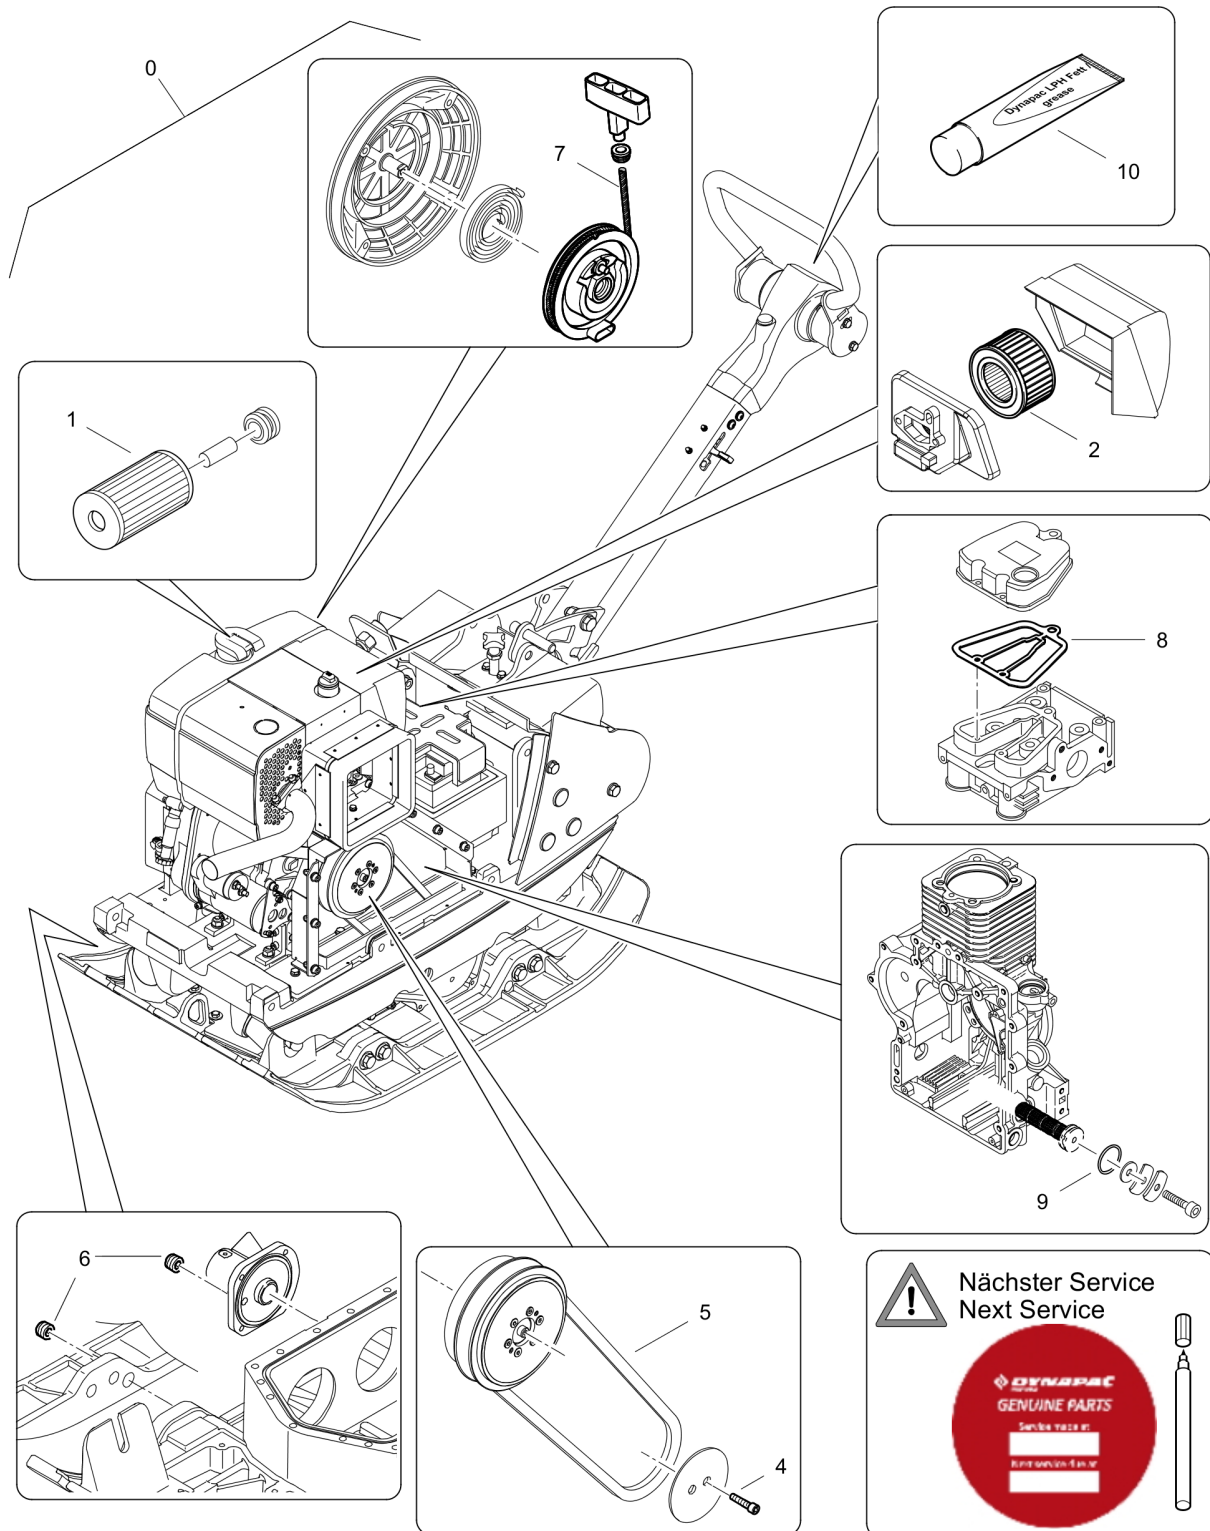

Reversible Plate DRP40DX

Item	Part No.	Qty	Name	SN INFO
KIT	4812071367	1	Repair kit, throttle unit	
1	DL05561662	1	Control box with lever	
2	DL05993069	1	Control	
3	DL07320508	2	Countersunk screw	
4	DL08510511	2	Washer	
5	DL08240510	2	Domed cap nut	
6	DL05551941	1	Tube clamp	
7	DL08110813	1	Hexagon nut	
8	DL07140633	1	Hexagon bolt	
9	DL08510612	1	Washer	

Item	Part No.	Qty	Name	SN INFO
KIT	4812071052	1	Seal kit, exciter unit	
1	DL06220994	4	Loop ring	
2	DL06223305	1	Loop ring	

194.08

Reversible Plate DRP40DX

Item	Part No.	Qty	Name	SN INFO
0	DL92492452	1	Service kit	
1	DL92410555	1	Fuel filter	
2	DL92411010	1	Air filter	
4	DL07230834	2	Socket-head cap screw	
5	DL92410586	1	V-belt	
6	DL07611415	2	Screw plug	
7	DL05720205	1	Starter rope, 2040mm	
8	DL05724285	1	Gasket	
9	DL05728121	1	Loop ring	
10	DL92410963	1	Grease, special	