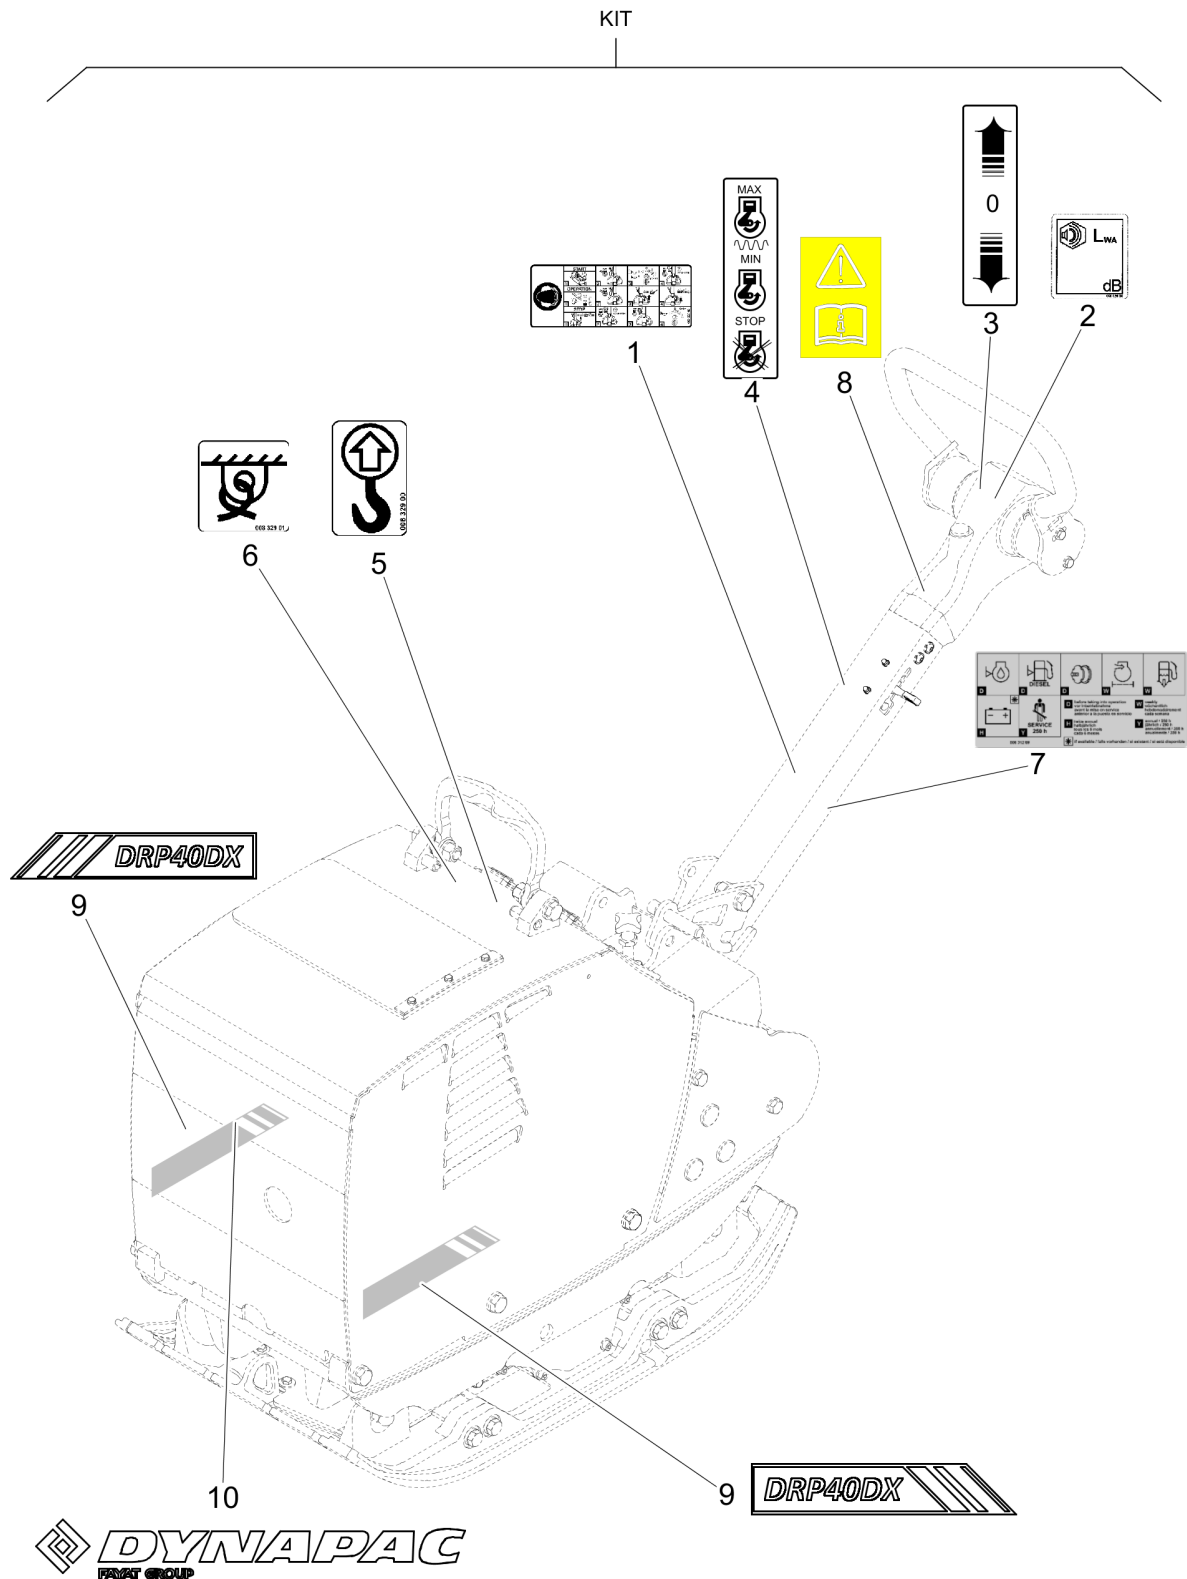

Refurbishing kits 4812064670 Refurbishing kit - decals

Refer to Parts Online for the most up to date information. The printed information might be outdated.

Tue Feb 14 13:40:02 UTC 2023

Reversible Plate DRP40DX

Item	Part No.	Qty	Name	SN INFO
KIT	4812064670	1	Refurbishing kit - decals	
1	DL00832746	1	Decal,operation	
2	DL00832654	1	Decal,indication	
3	DL00830085	1	Decal,operation	
4	DL00830066	1	Decal,operation	
5	DL00832900	1	Decal,indication	
6	DL00832901	1	Decal,indication	
7	DL00831289	1	Decal,maintenance instr.	
8	DL00833653	1	Decal,indication	
9	DL92410426	1	Type designation	
10	DL92410303	1	Decal	

Refer to Parts Online for the most up to date information. The printed information might be outdated.

Tue Feb 14 13:40:02 UTC 2023