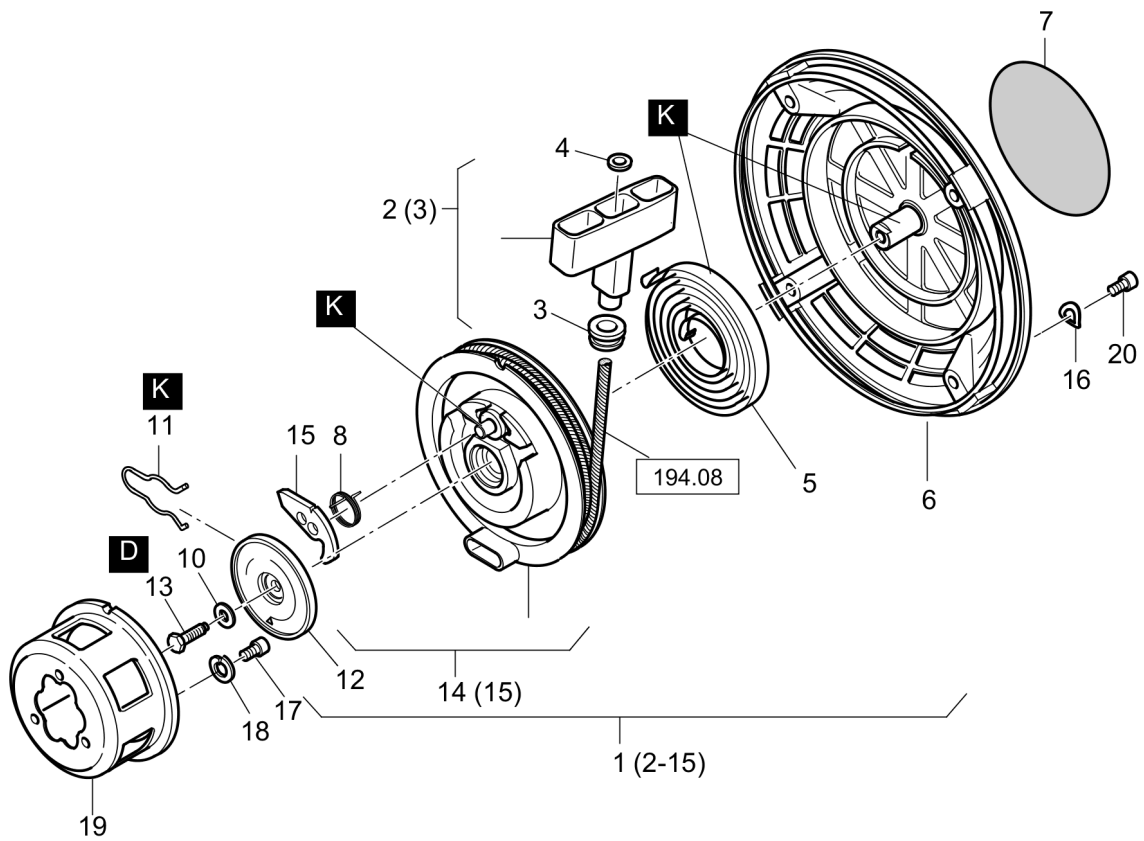

Refer to Parts Online for the most up to date information. The printed information might be outdated.

Tue Feb 14 13:40:15 UTC 2023

11.30-2

Reversible Plate DRP40DX

Item	Part No.	Qty	Name	SN INFO
1	DL05724376	1	Sound protection hood	
2	DL05724377	1	Spring	
3	DL05720712	1	Air duct plate	
4	DL05720913	1	Sealing strip, 100mm	
5	DL05720912	1	Air duct plate	
6	DL05720913	1	Sealing strip, 100mm	
7	DL05720909	4	Pens head screw	
8	DL05728289	4	Hexagon bolt	
9	DL05728287	4	Rubber grommet	
10	DL05722519	1	Rubber grommet	
11	DL05722054	1	Cable clip	
12	DL08720611	2	Spring washer	
13	DL08110620	2	Hexagon nut	