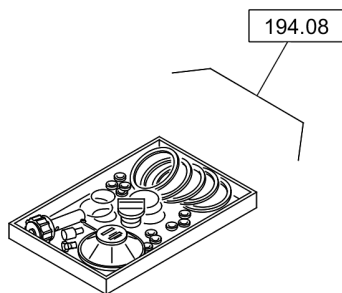

Reversible Plate DRP40DX

Item	Part No.	Qty	Name	SN INFO
1	DL00832746	1	Decal,operation	
2	DL00832654	1	Decal,indication	
3	DL00830085	1	Decal,operation	
4	DL00830066	1	Decal,operation	
5	DL00832900	1	Decal,indication	
6	DL00832901	1	Decal,indication	
7	DL00831289	1	Decal,maintenance instr.	
8	DL00833653	1	Decal,indication	
9	DL92410426	1	Type designation	
10	DL92410303	1	Decal	
11.00	-		Diesel engine	

Refer to Parts Online for the most up to date information. The printed information might be outdated.

Tue Feb 14 13:40:40 UTC 2023

110 Options DL92400055_00_110_DRP40DX-55 Special Equipment