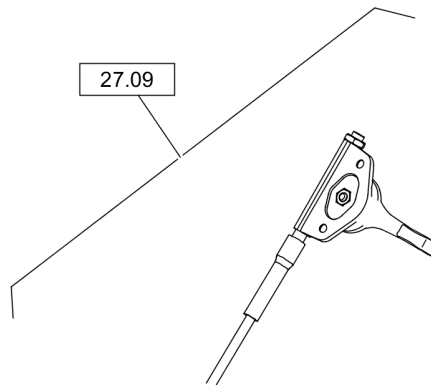

20 Transmission DL69200084_00_020_DRP40DX-55 Power Transmission / Actuation

Reversible Plate DRP40DX

Item	Part No.	Qty	Name	SN INFO
27.01	DL92410085_00		Travel Actuation	
27.09	DL69100084_01		Throttle Control	
27.18	DL92410107_00		Steering rod head, assembled	

Refer to Parts Online for the most up to date information. The printed information might be outdated.

Tue Feb 14 13:40:24 UTC 2023