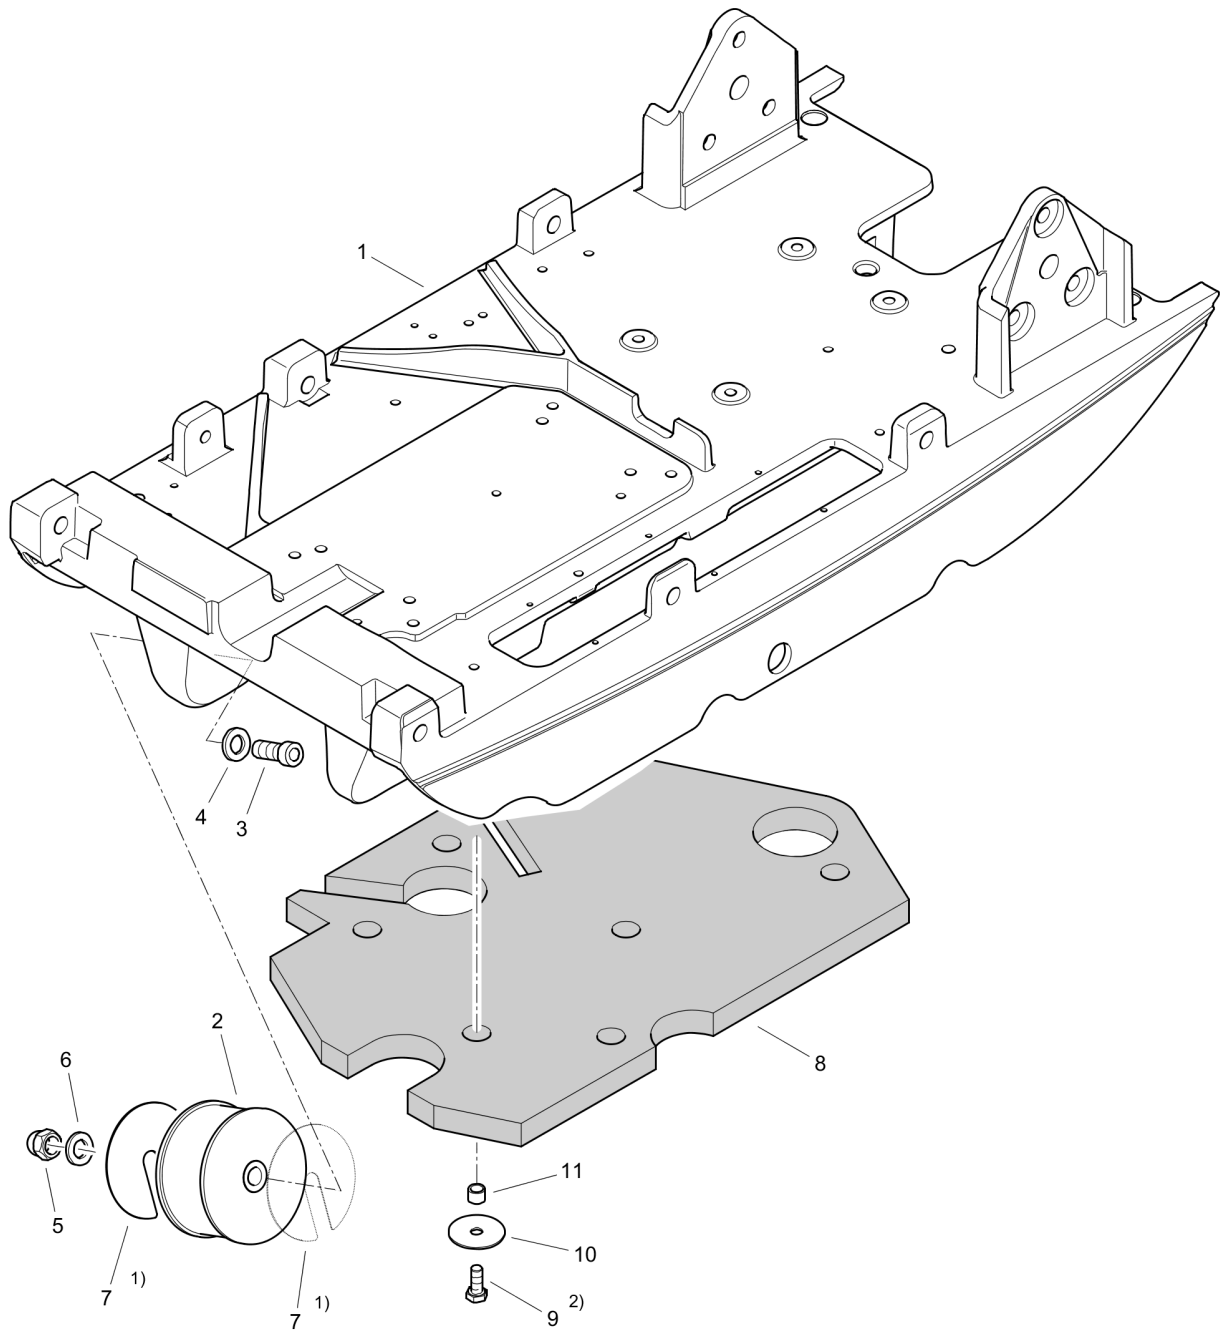

Refer to Parts Online for the most up to date information. The printed information might be outdated.

Tue Feb 14 13:40:20 UTC 2023

11.96

Reversible Plate DRP40DX

Item	Part No.	Qty	Name	SN INFO
1	DL05724479	1	Tapped pin	
2	DL05724480	1	Plug	
3	DL05724196	1	Plug	
4	DL05728052	1	Countersunk screw	
5	DL05724197	1	Protection ring	
6	DL05724198	1	Plug	
D	DL00978006	0,28	Screw lock, middle strength	