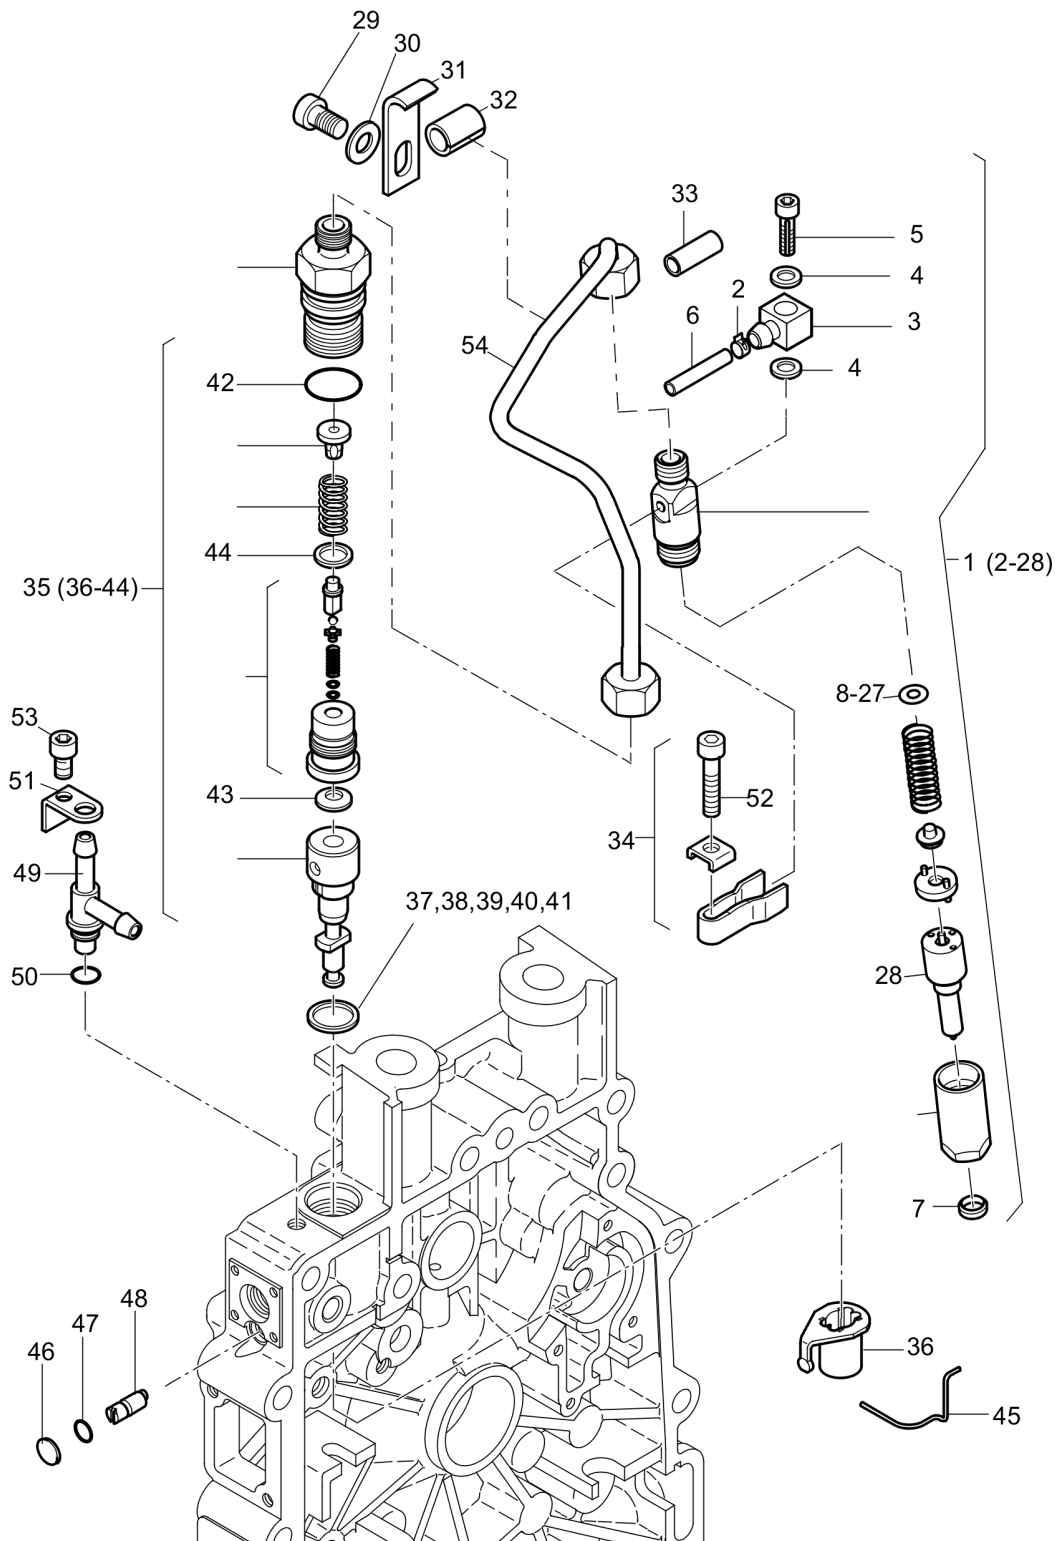

Engine / Fitting Parts DLMOT023599_00 Injection Pump and Valve

11.67

Refer to Parts Online for the most up to date information. The printed information might be outdated.
Tue Feb 14 13:40:20 UTC 2023

Reversible Plate DRP40DX

Item	Part No.	Qty	Name	SN INFO
1	DL05720546	1	Valve,injection	
2	DL05720329	1	Hose clip	
3	DL05728268	1	Nipple	
4	DL09331050	2	Sealing ring	
5	DL05720548	1	Socket-head cap screw	
6	DL05720549	1	Hose	
7	DL05728251	1	Sealing ring	
8	DL05728230	1	Set shim, 1.00mm	
9	DL05728231	1	Set shim, 1,04mm	
10	DL05728232	1	Set shim, 1.10mm	
11	DL05728233	1	Set shim, 1.14mm	
12	DL05728234	1	Set shim, 1.20mm	
13	DL05728235	1	Set shim, 1.24mm	
14	DL05728236	1	Set shim, 1.30mm	
15	DL05728237	1	Set shim, 1.34mm	
16	DL05728238	1	Set shim, 1.40mm	
17	DL05728239	1	Set shim, 1.44mm	
18	DL05728240	1	Set shim, 1.50mm	
19	DL05728241	1	Set shim, 1.54mm	
20	DL05728242	1	Set shim, 1.60mm	
21	DL05728243	1	Set shim, 1.64mm	
22	DL05728244	1	Set shim, 1.70mm	
23	DL05728245	1	Set shim, 1.74mm	
24	DL05728246	1	Set shim, 1.80mm	
25	DL05728247	1	Set shim, 1.84mm	
26	DL05728248	1	Set shim, 1.90mm	
27	DL05728249	1	Set shim, 1.94mm	
28	DL05720704	1	Nozzle	
29	DL07240608	1	Socket-head cap screw	
30	DL08510612	1	Washer	
31	DL05720705	1	Holder	
32	DL05720706	1	Protection hose	
33	DL05720573	1	Hose, 185mm	
34	DL05728578	1	Fork group	
35	DL05720708	1	Pump,injection	
36	DL05728612	1	Bushing	
37	DL05728254	1	Washer, 0.2mm	

Refer to Parts Online for the most up to date information. The printed information might be outdated.

Tue Feb 14 13:40:20 UTC 2023