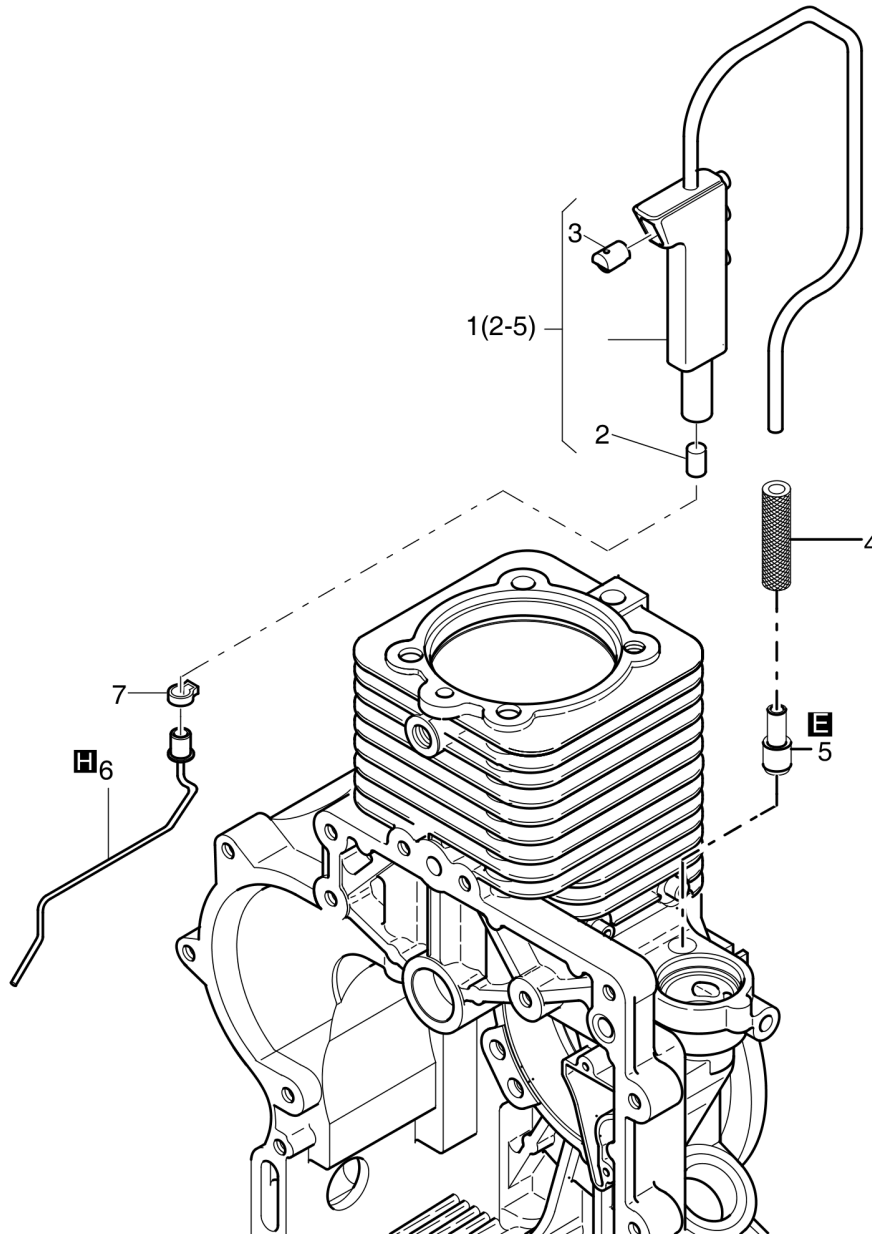

11.01-2

Refer to Parts Online for the most up to date information. The printed information might be outdated.

Tue Feb 14 13:40:10 UTC 2023

Reversible Plate DRP40DX

Item	Part No.	Qty	Name	SN INFO
1	DL05720874	1	Oil separator	
2	DL05728309	1	Filter element	
3	DL05728362	1	Plug	
4	DL05724243	1	Fuel pipe	
5	DL05720143	1	Nipple	
6	DL05724244	1	Suction pipe	
7	DL05722993	1	Hose clip	
E	DL00978000	1,00	Adhesivo,heat resisting	
H	DL00970017	1	Sealing compound	

Refer to Parts Online for the most up to date information. The printed information might be outdated.

Tue Feb 14 13:40:10 UTC 2023