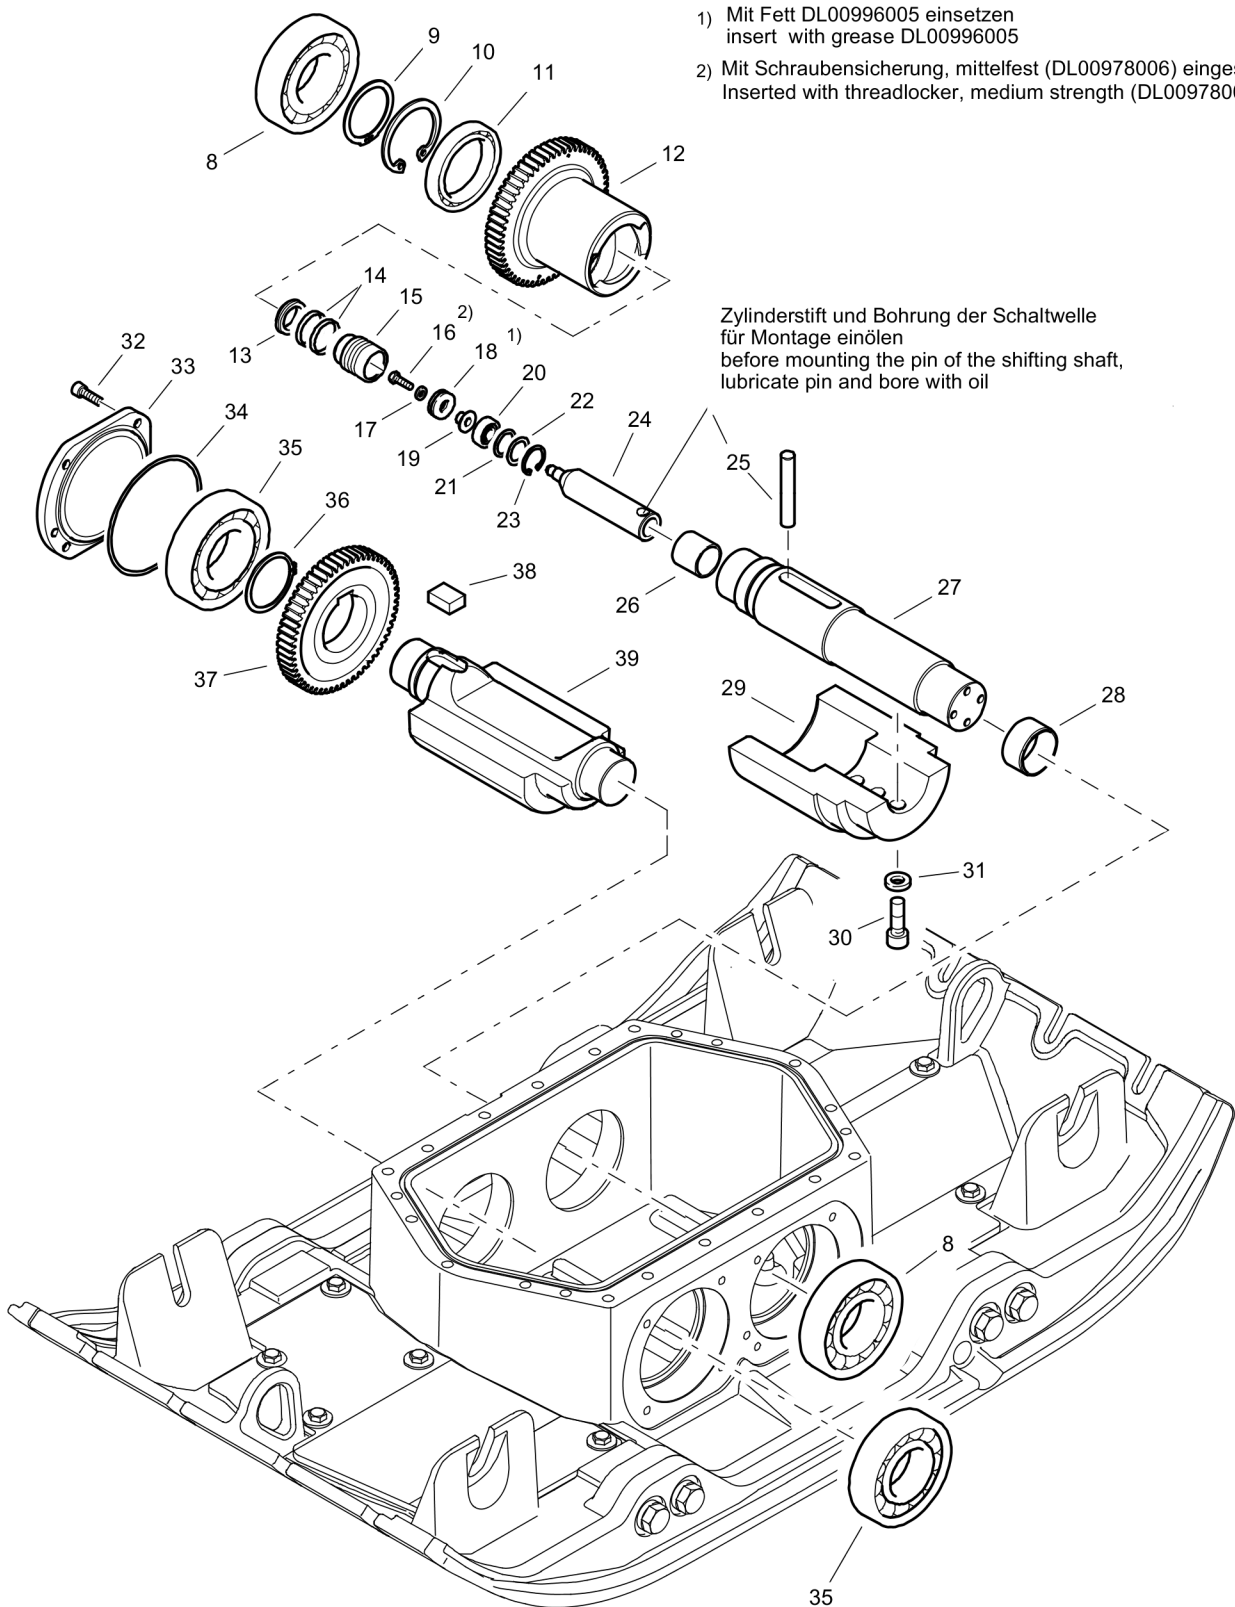

1) Mit Fett DL00996005 einsetzen
  insert with grease DL00996005
2) Mit Schraubensicherung, mittelfest (DL00978006) eingesetzt
  Inserted with threadlocker, medium strength (DL00978006)

Zylinderstift und Bohrung der Schaltwelle
für Montage einölen
before mounting the pin of the shifting shaft,
lubricate pin and bore with oil

65.05/2