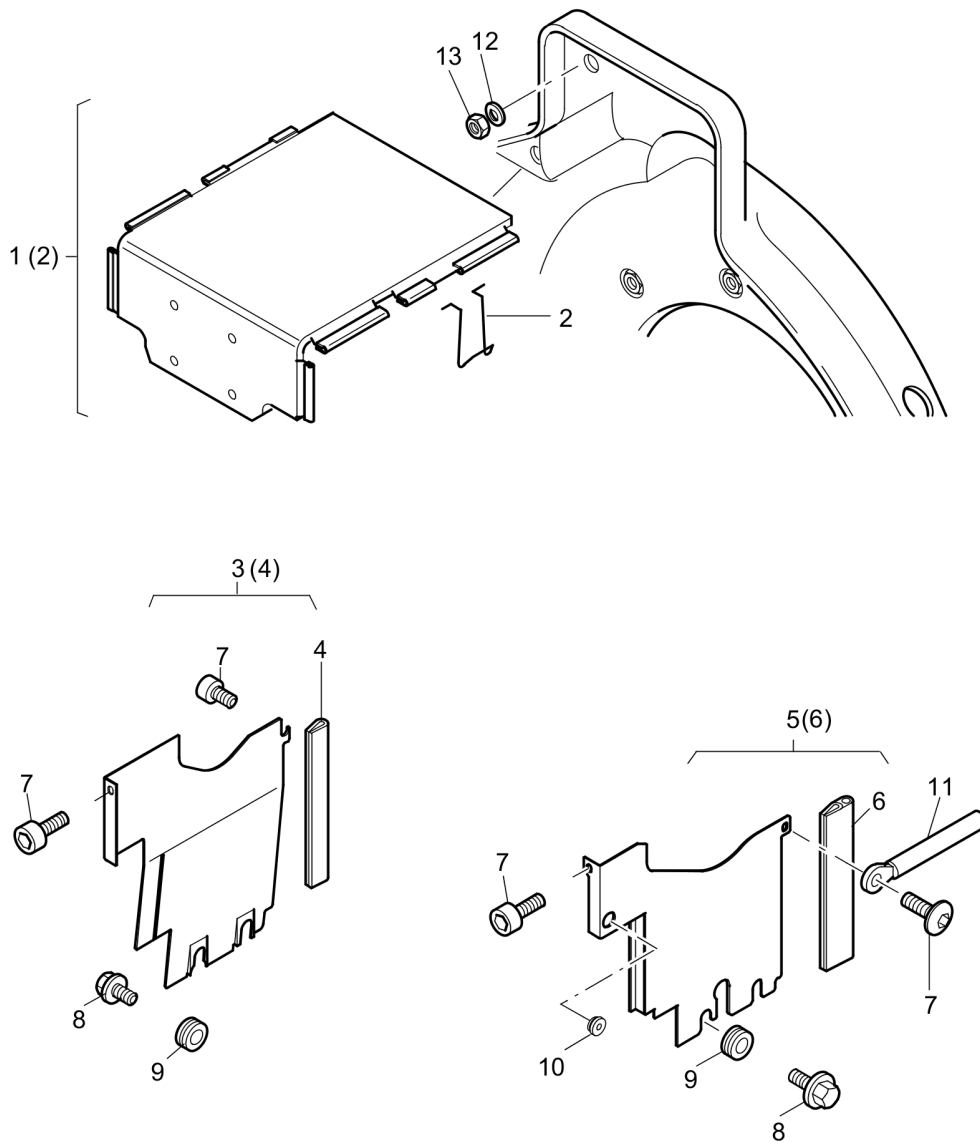

11.30-2

Reversible Plate DRP40DX

Item	Part No.	Qty	Name	SN INFO
1	DL05724376	1	Sound protection hood	
2	DL05724377	1	Spring	
3	DL05720712	1	Air duct plate	
4	DL05720913	1	Sealing strip, 100mm	
5	DL05720912	1	Air duct plate	
6	DL05720913	1	Sealing strip, 100mm	
7	DL05720909	4	Pens head screw	
8	DL05728289	4	Hexagon bolt	
9	DL05728287	4	Rubber grommet	
10	DL05722519	1	Rubber grommet	
11	DL05722054	1	Cable clip	
12	DL08720611	2	Spring washer	
13	DL08110620	2	Hexagon nut