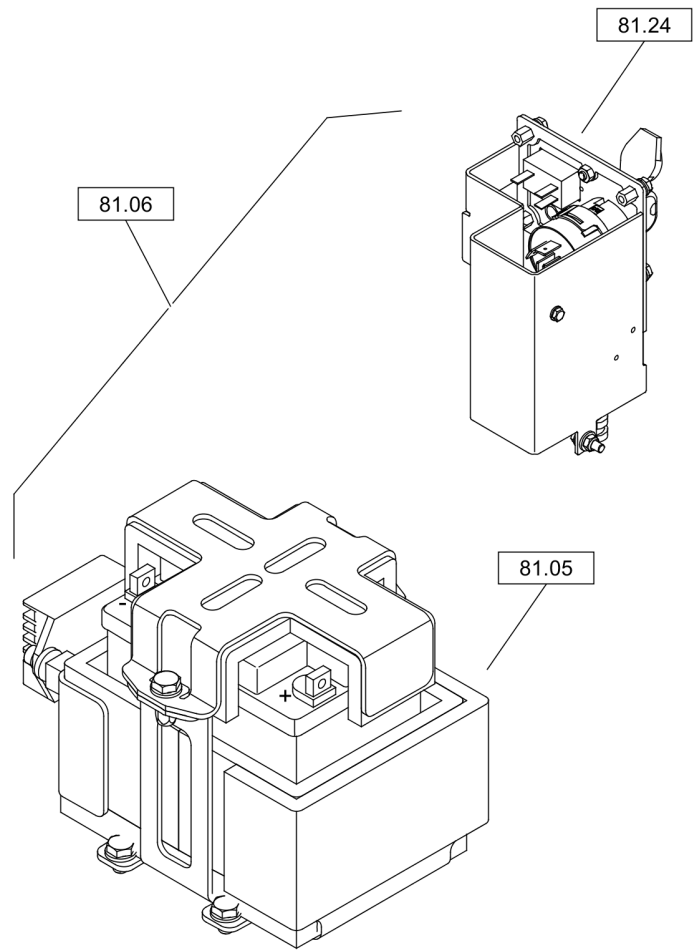

65.07

Reversible Plate DRP40DX

Item	Part No.	Qty	Name	SN INFO
1	DL69020813	1	Base plate	
2	DL69020775	2	Hood, cover	
2.1	DL69020776	1	Cover plate	
2.2	DL69020723	1	Foam	
2.3	DL69020724	1	Foam	
3	DL07140824	12	Hexagon bolt	
4	DL08621084	12	Washer	
5	DL69020814	2	Attachment ridge	
6	DL07131617	8	Hexagon bolt	
7	DL08511730	8	Washer	