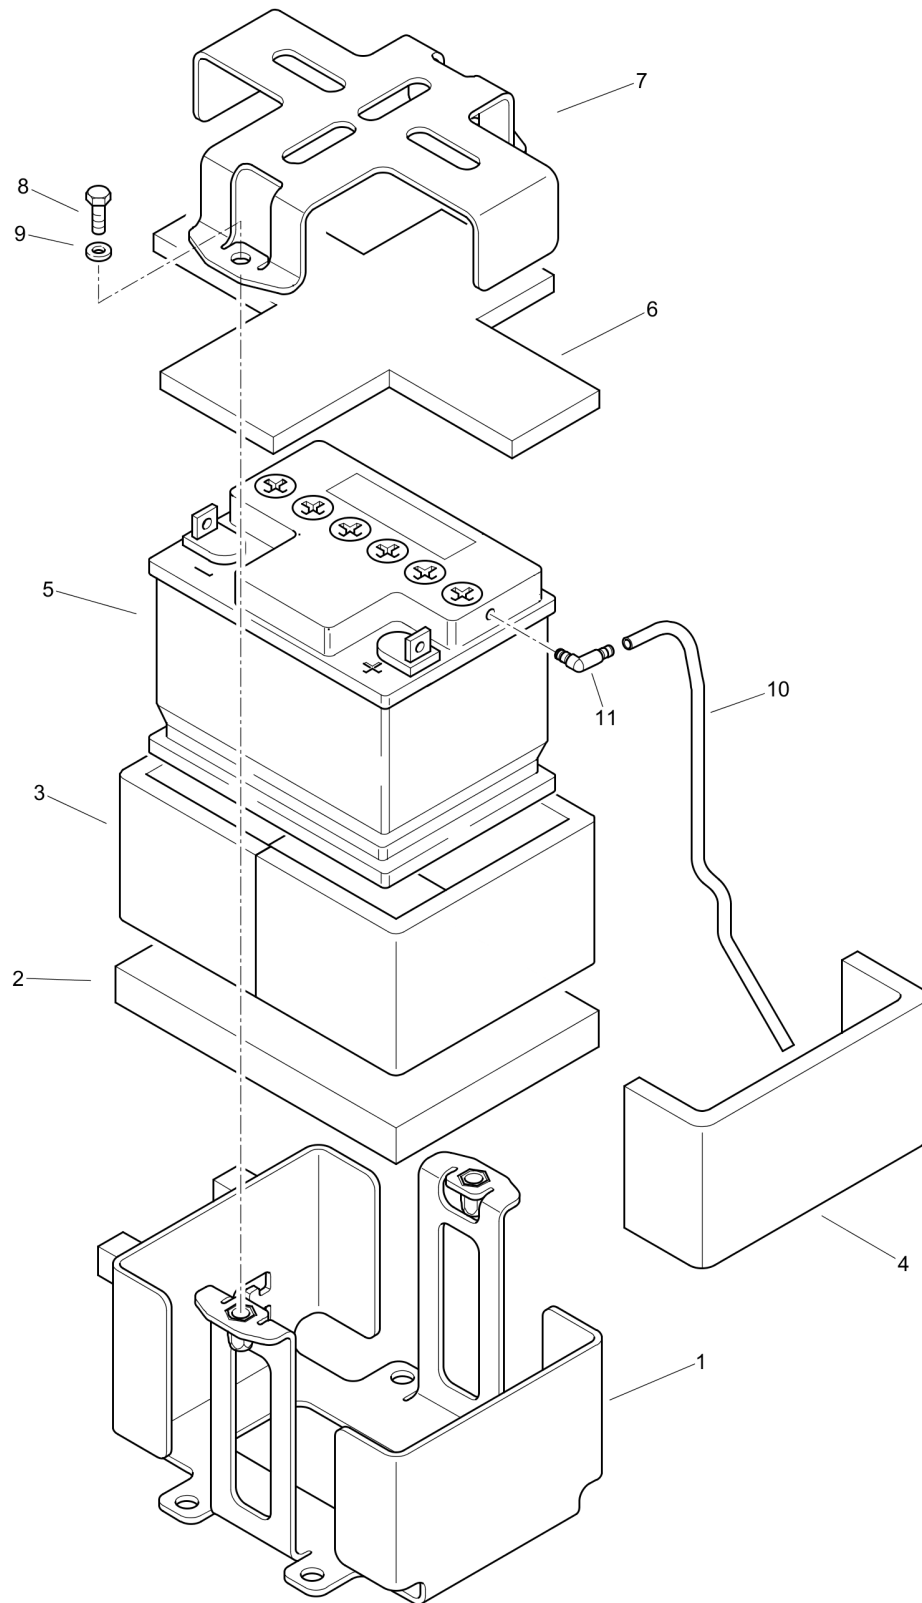

81.05

Reversible Plate DRP40DX

Item	Part No.	Qty	Name	SN INFO
1	DL69070329	1	Battery box	
2	DL69070159	1	Insulating mat	
3	DL69070144	1	Insulating mat	
4	DL69070169	1	Insulating mat	
5	DL05753234	1	Battery	
6	DL69070146	1	Insulating mat	
7	DL69070145	1	Cover plate	
8	DL07141027	2	Hexagon bolt	
9	DL08511021	2	Washer	
10	DL00661090	3,00	Hose	
11	DL05753258	1	Angle	

Refer to Parts Online for the most up to date information. The printed information might be outdated.

Tue Feb 14 13:40:37 UTC 2023