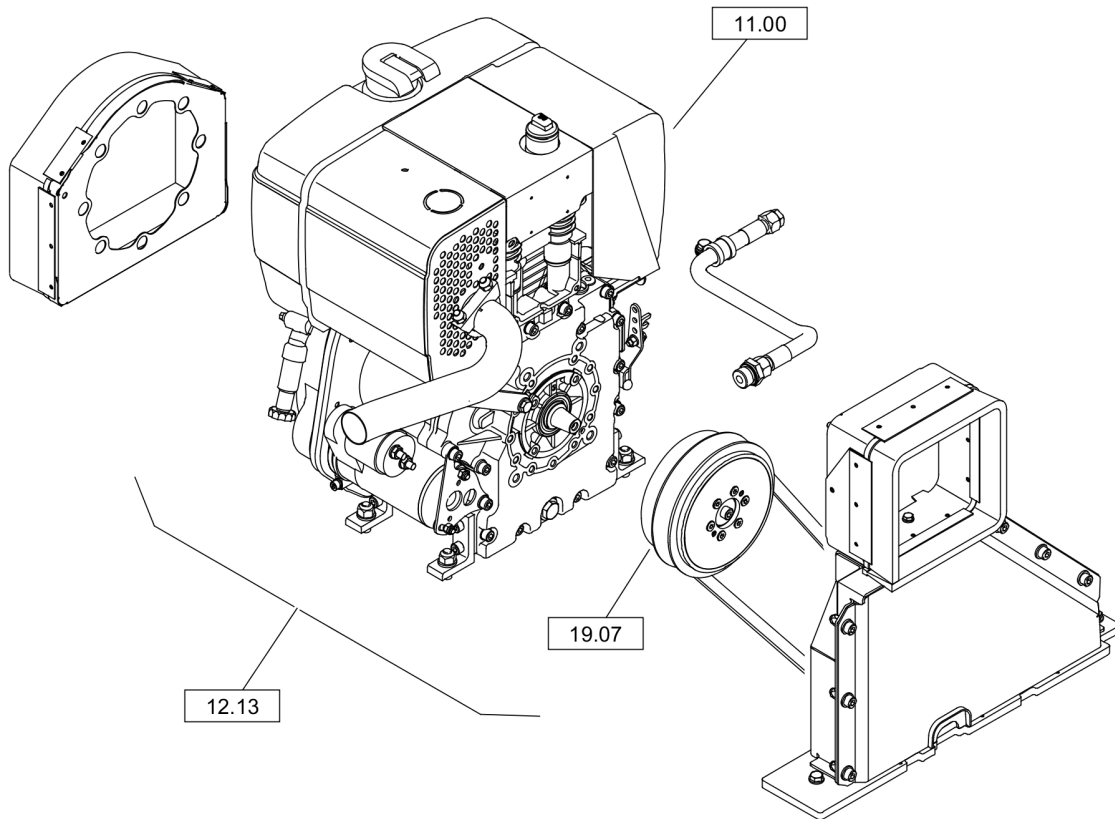

10 Engine DL69200086_00_010_DRP40DX-55 Engine / Fitting Parts

Reversible Plate DRP40DX

Item	Part No.	Qty	Name	SN INFO
11.00	DL05706449_100 1E		Engine Parts List	
11.00-1	DLMOT023600_0 0		Crankcase	
11.00-2	DLMOT023824_0 0		Crankcase	
11.02	DLMOT023822_0 0		Front Cover	
11.05	DLMOT015897_0 0		Cylinder And Piston	
11.06	DLMOT015895_0 0		Crankshaft	
11.06-1	DLMOT023821_0 0		Crankshaft	
11.08	DLMOT023601_0 0		Cylinder Head	
11.09	DLMOT015896_0 0		Camshaft	
11.21	DLMOT023825_0 0		Fuel Tank	
11.25	DLMOT017499_0 0		Throttle Control	
11.26	DLMOT015909_0 0		Silencer	
11.30-1	DLMOT015905_0 0		Cooling Air Duct	
11.30-2	DLMOT023823_0 0		Cooling Air Duct	
11.31	DLMOT015903_0 0		Recoil Starter	
11.34	DLMOT017500_0 0		Generator And Starter	
11.36	DLMOT015926_0 0		Electrical Equipment	
11.47	DLMOT015892_0 0		Seal kit	
11.48	DLMOT015893_0 0		Maintenance Kit	
11.63	DLMOT023826_0 0		Aircleaner & Exhaust	
11.67	DLMOT023599_0 0		Injection Pump and Valve	
11.96	DLMOT023827_0 0		Other Parts	
12.12	DL92411014_00		Engine Carrier	
12.13	DL92410802_01		Engine	
19.07	DLEA005098_00		Centrifugal Clutch	

Refer to Parts Online for the most up to date information. The printed information might be outdated.

Tue Feb 14 13:40:08 UTC 2023