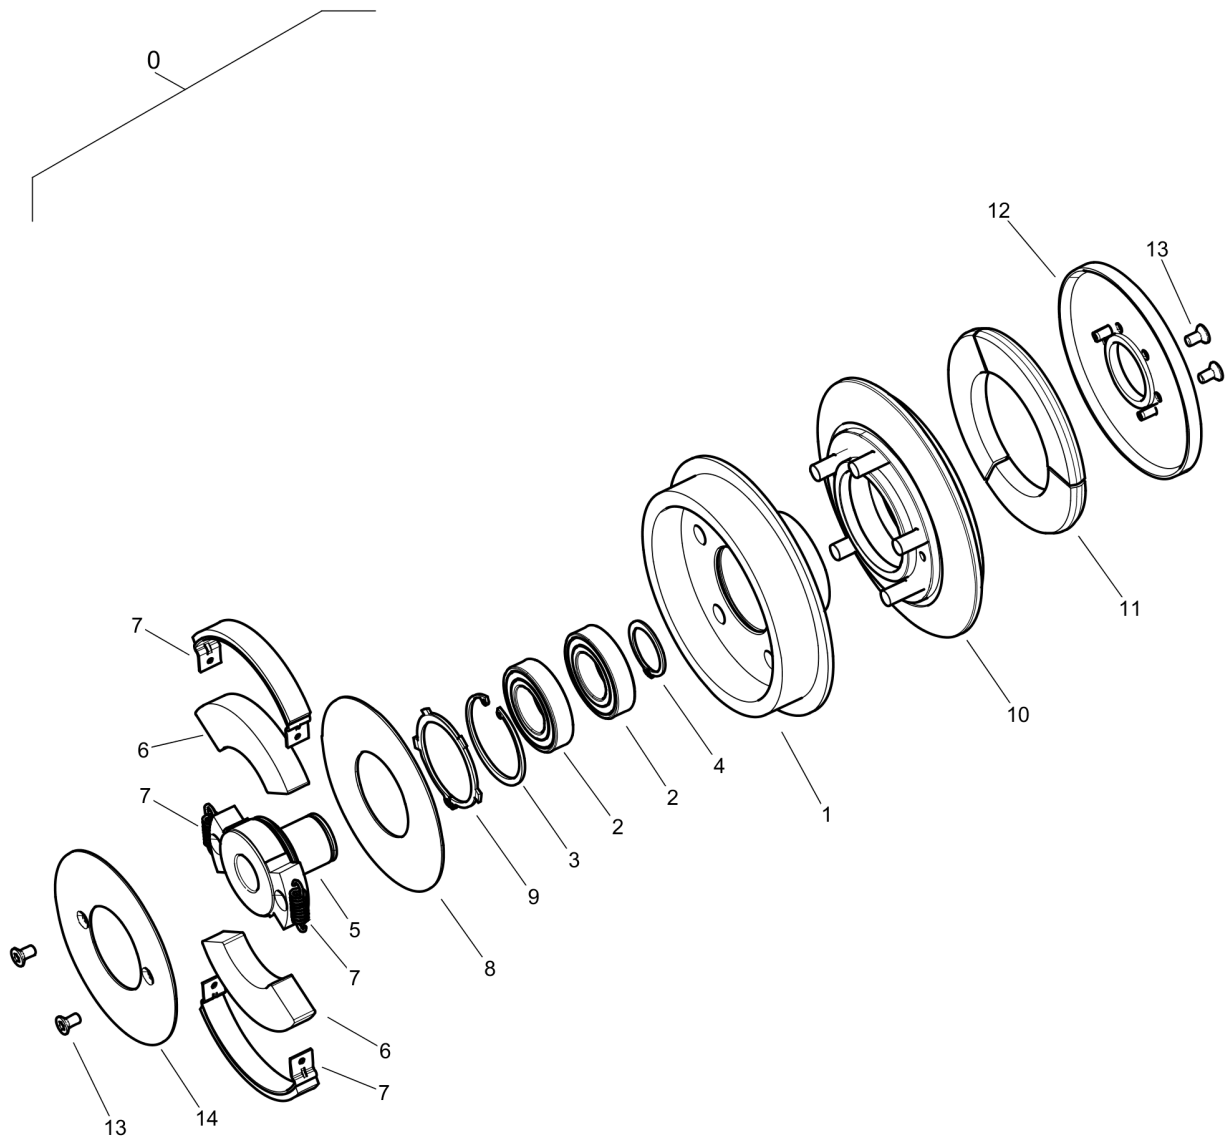

19.07

Refer to Parts Online for the most up to date information. The printed information might be outdated.
Tue Feb 14 13:40:23 UTC 2023

Reversible Plate DRP40DX

Item	Part No.	Qty	Name	SN INFO
0	DL05650159	1	Centrifugal clutch	
1	DL05660198	1	Coupling housing	
2	DL05113306	2	Ball bearing,grooved	
3	DL09223300	1	Circlip,internal	
4	DL09211800	1	Circlip,external	
5	DL05660199	1	Coupling hub	
6	DL05660148	2	Centrifugal weight	
7	DL05660228	1	Repair Kit	
8	DL05660752	1	Cover disc	
9	DL09240055	1	Circlip,external	
10	DL05660212	1	Belt pulley	
11	DL05660149	3	Centrifugal weight	
12	DL05660213	8	Covering disc	
13	DL05660186	8	Countersunk screw	
14	DL05660752	1	Cover disc