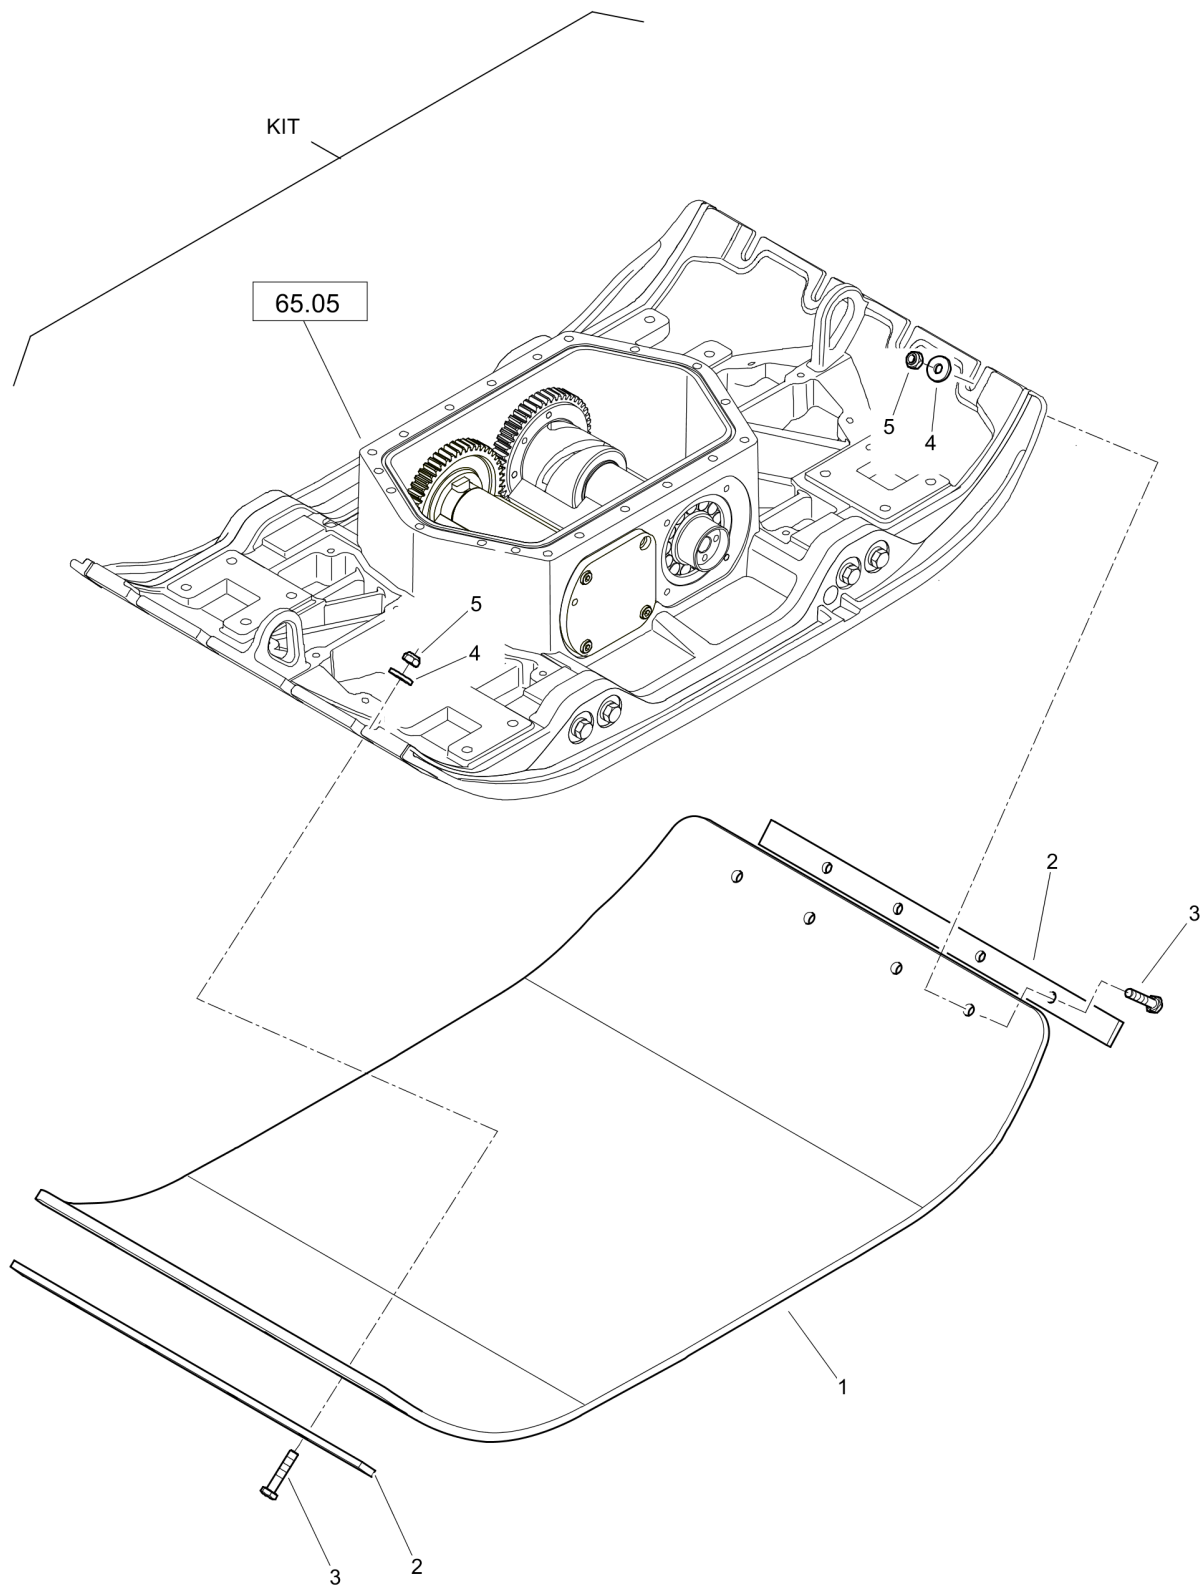

Field kits DL92401036_00 X5-Synthetic plate

165.01

Refer to Parts Online for the most up to date information. The printed information might be outdated.

Tue Feb 14 13:40:04 UTC 2023

Reversible Plate DRP40DX

Item	Part No.	Qty	Name	SN INFO
KIT	DL92401036	1	X5-Synthetic plate	
1	DL69003273	1	Plastic plate	
2	DL69003093	2	Flat steel	
3	DL07141044	8	Hexagon bolt	
4	DL08501028	8	Washer	
5	DL08131016	8	Safety nut	
65.05			Base Plate	

Refer to Parts Online for the most up to date information. The printed information might be outdated.

Tue Feb 14 13:40:04 UTC 2023