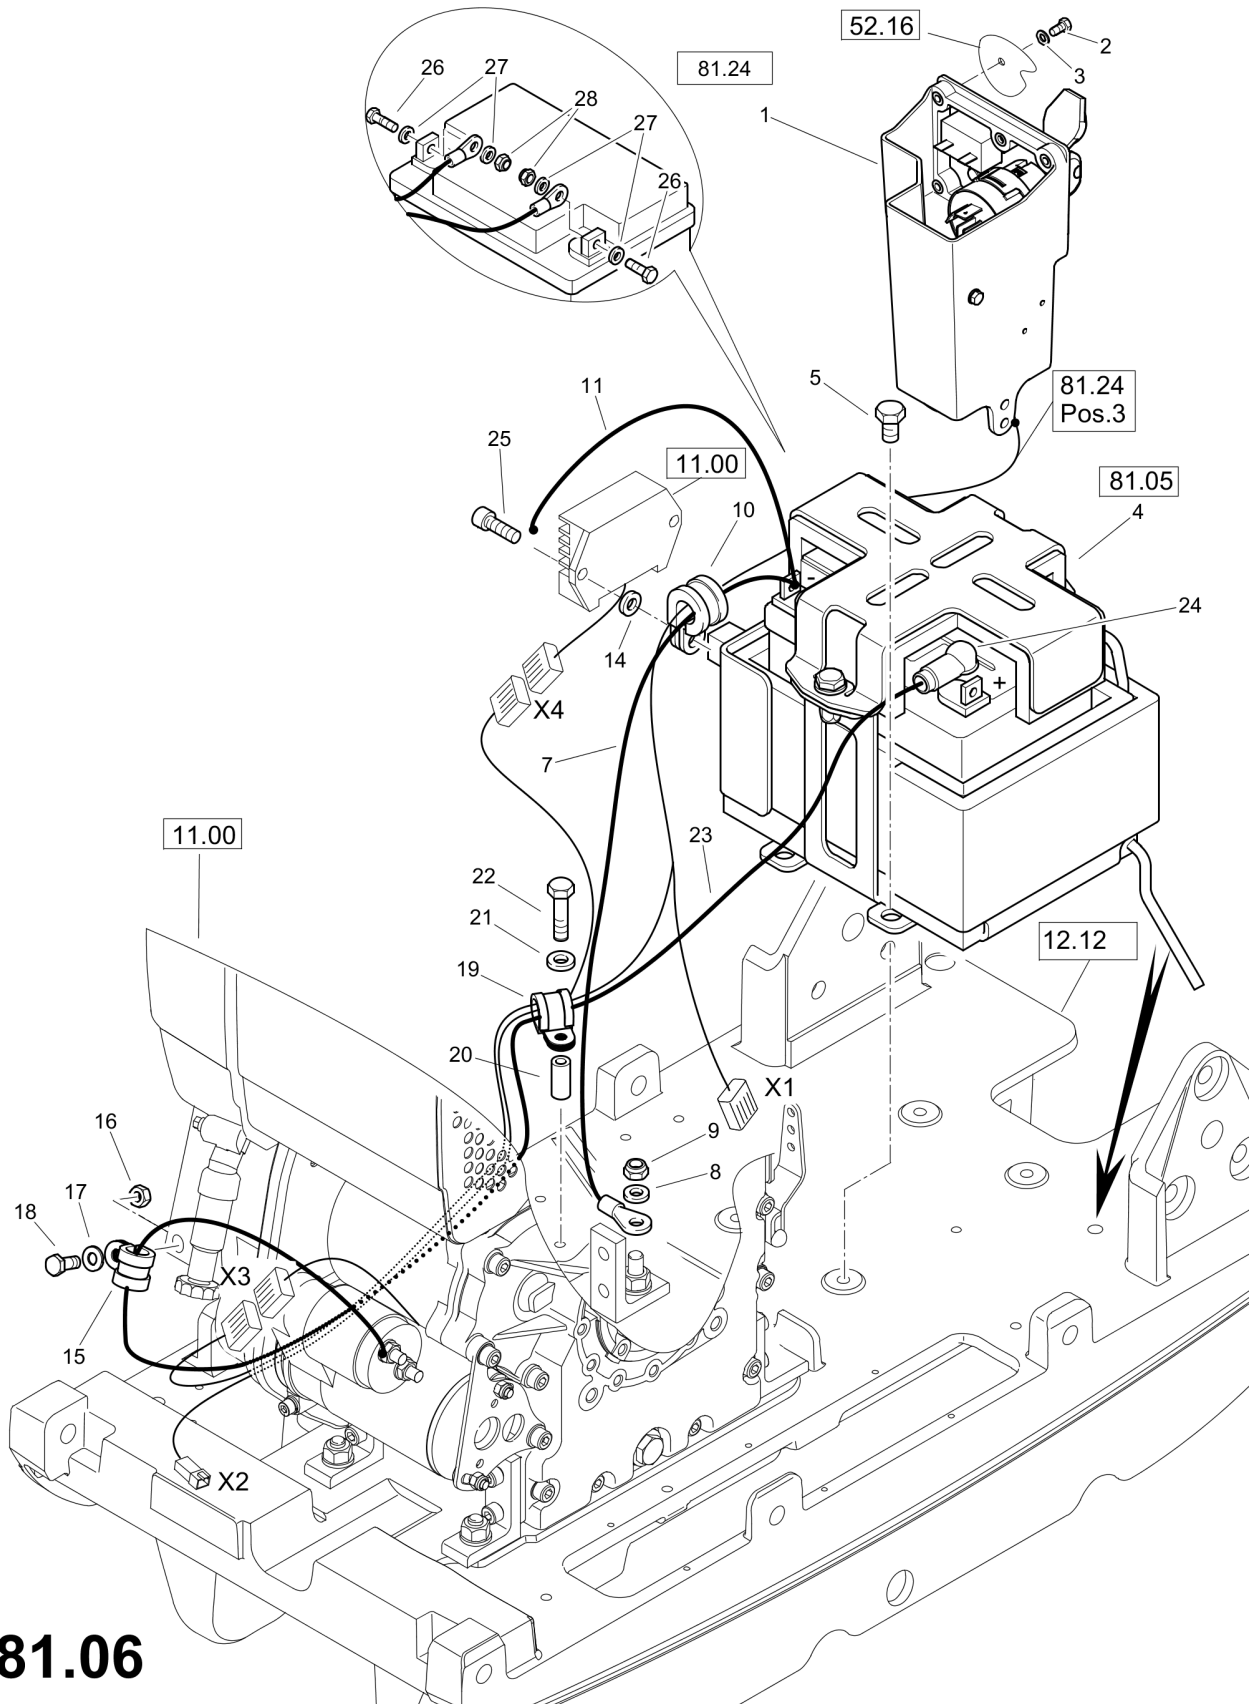

Refer to Parts Online for the most up to date information. The printed information might be outdated.

Tue Feb 14 13:40:38 UTC 2023

Reversible Plate DRP40DX

Item	Part No.	Qty	Name	SN INFO
1	DL69070338	1	Central electric, assembled	
2	DL07140633	4	Hexagon bolt	
3	DL08510612	4	Washer	
4	DL69070309	1	Battery, assembled	
5	DL07190823	4	Hexagon bolt	
7	DL69270142	1	Wire harness	
8	DL08511021	1	Washer	
9	DL08131016	1	Safety nut	
10	DL05551911	2	Tube clamp	
11	DL69270132	1	Wire harness	
14	DL08500823	2	Round anchor plate	
15	DL05551908	1	Tube clamp	
16	DL08110813	1	Hexangon nut	
17	DL08510817	1	Washer	
18	DL07140824	1	Hexagon bolt	
19	DL05551914	1	Tube clamp	
20	DL68150101	1	Sleeve	
21	DL08510612	2	Washer	
22	DL07140660	1	Hexagon bolt	
23	DL69270141	1	Wire harness	
24	DL05767028	1	Protection cap	
25	DL07230838	2	Socket-head cap screw	
26	DL07140641	2	Hexagon bolt	
27	DL08510612	4	Washer	
28	DL08130611	2	Safety nut	
11.00			Diesel engine	
12.12			Engine Carrier	
52.16			Steering Handle	
81.24			Central electric, assembled