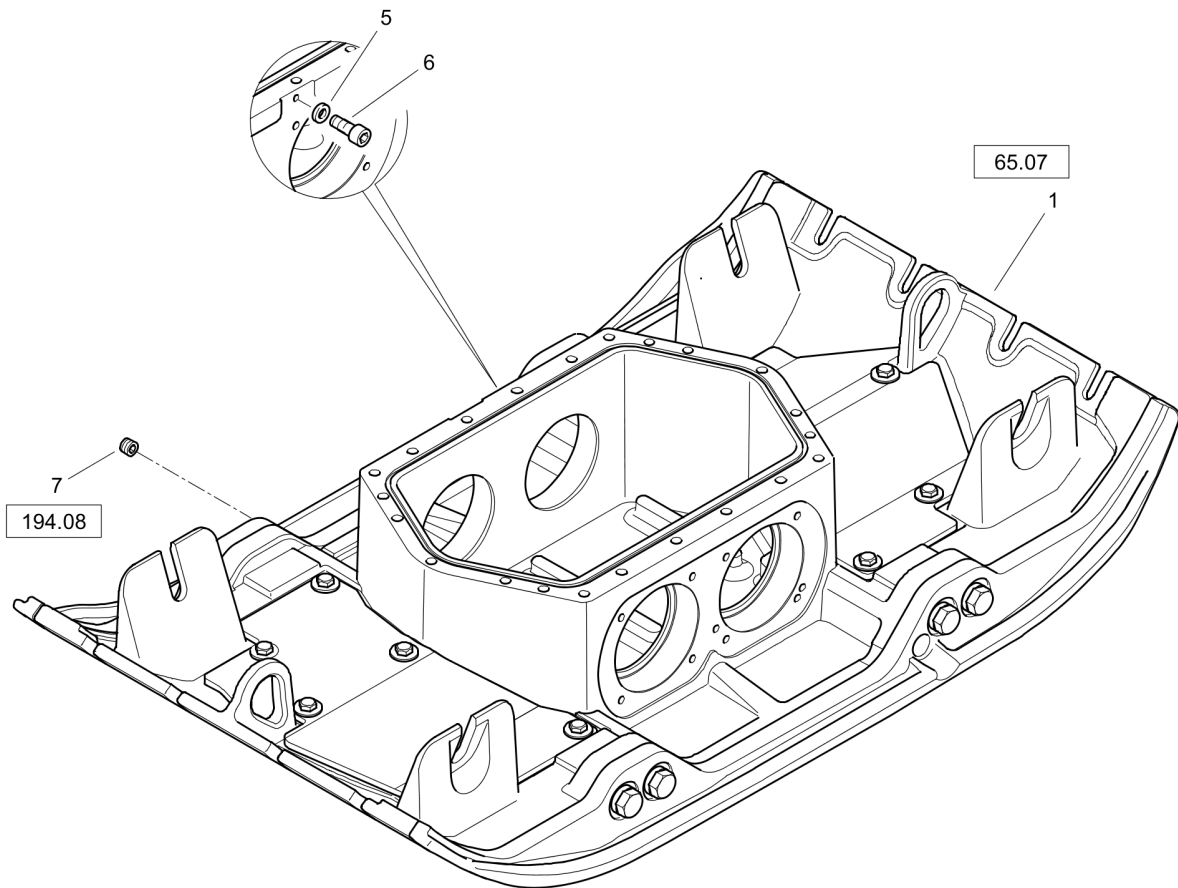

Reversible Plate DRP40DX

Item	Part No.	Qty	Name	SN INFO
65.05	DL69020065_01		Base Plate	
65.07	DL69020837_00		Base plate,assembled	

Refer to Parts Online for the most up to date information. The printed information might be outdated.

Tue Feb 14 13:40:33 UTC 2023

65.05/1