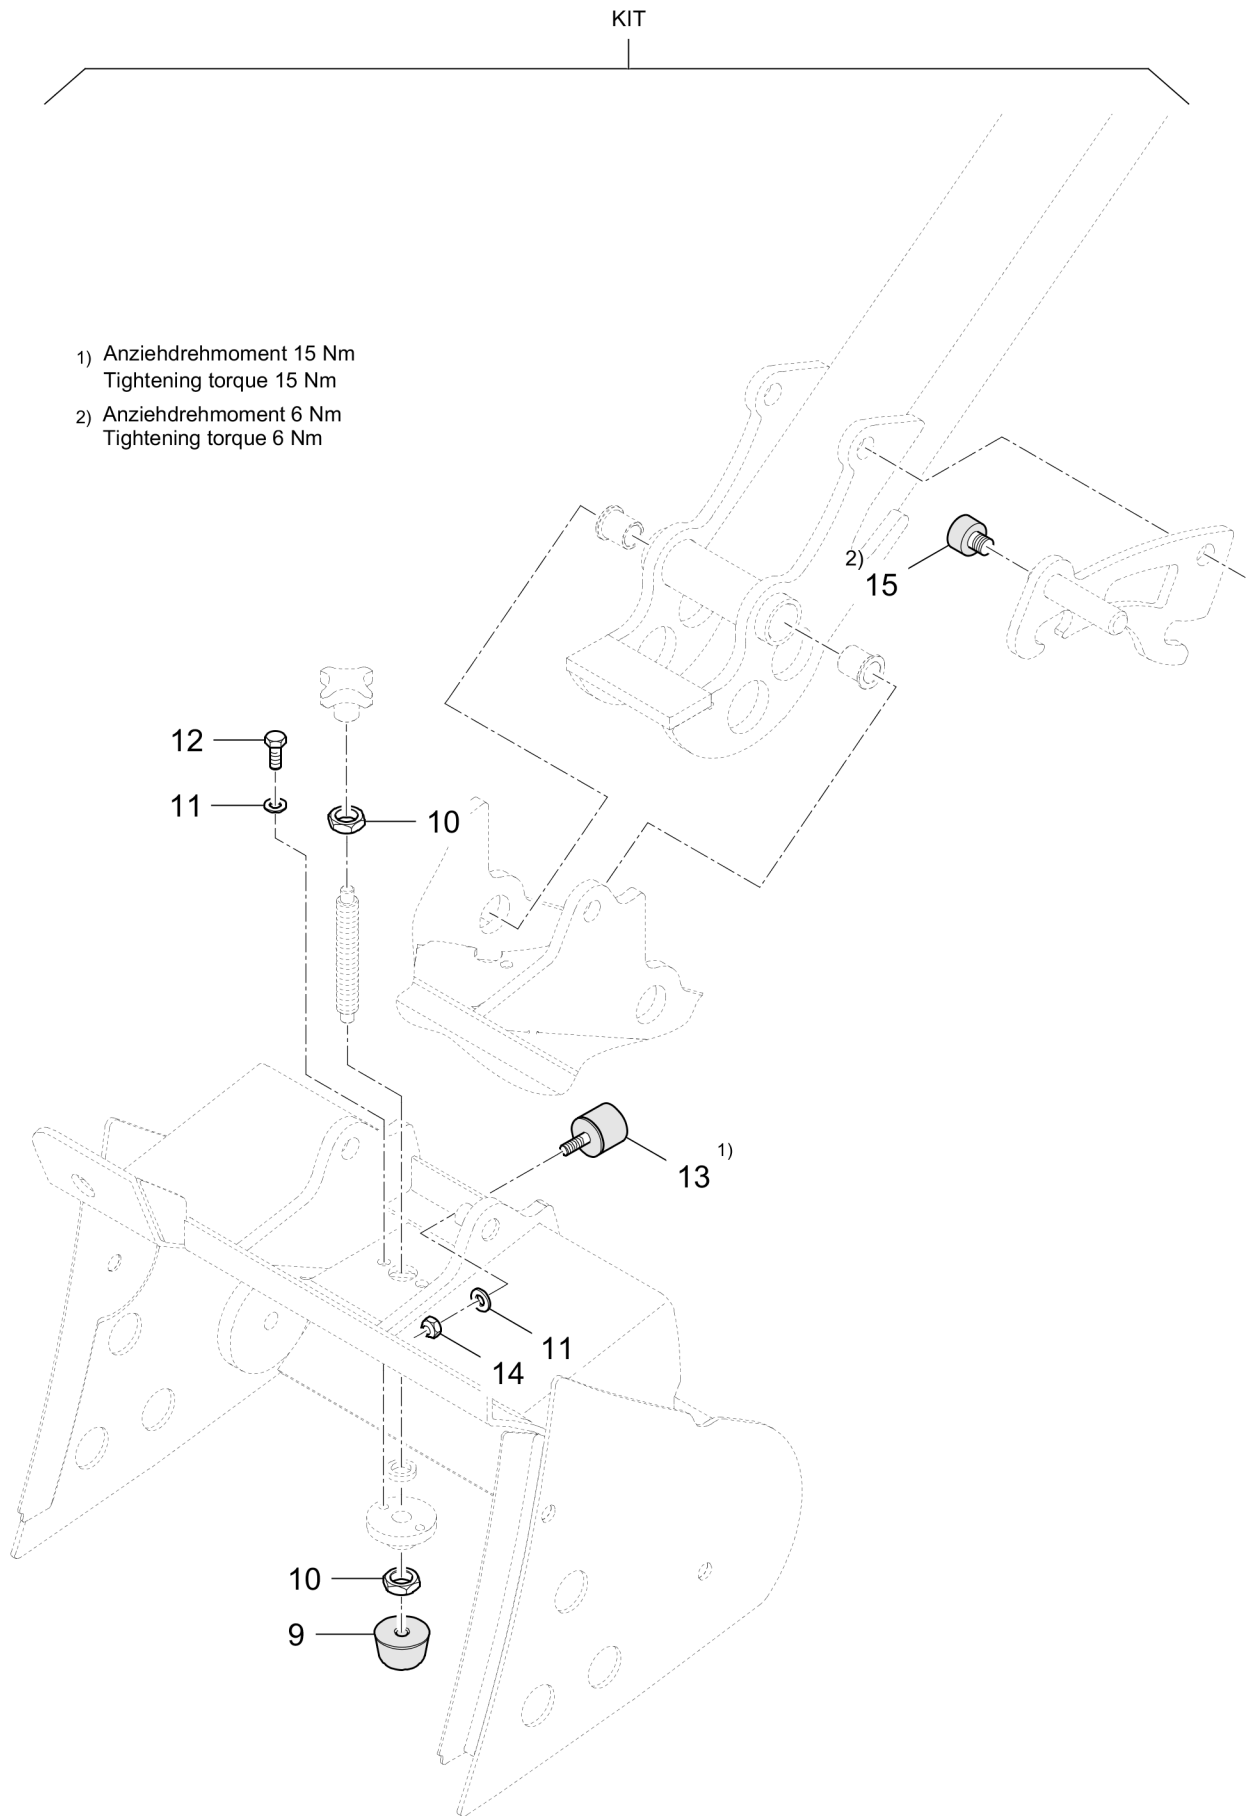

Refer to Parts Online for the most up to date information. The printed information might be outdated.

Tue Feb 14 13:39:57 UTC 2023