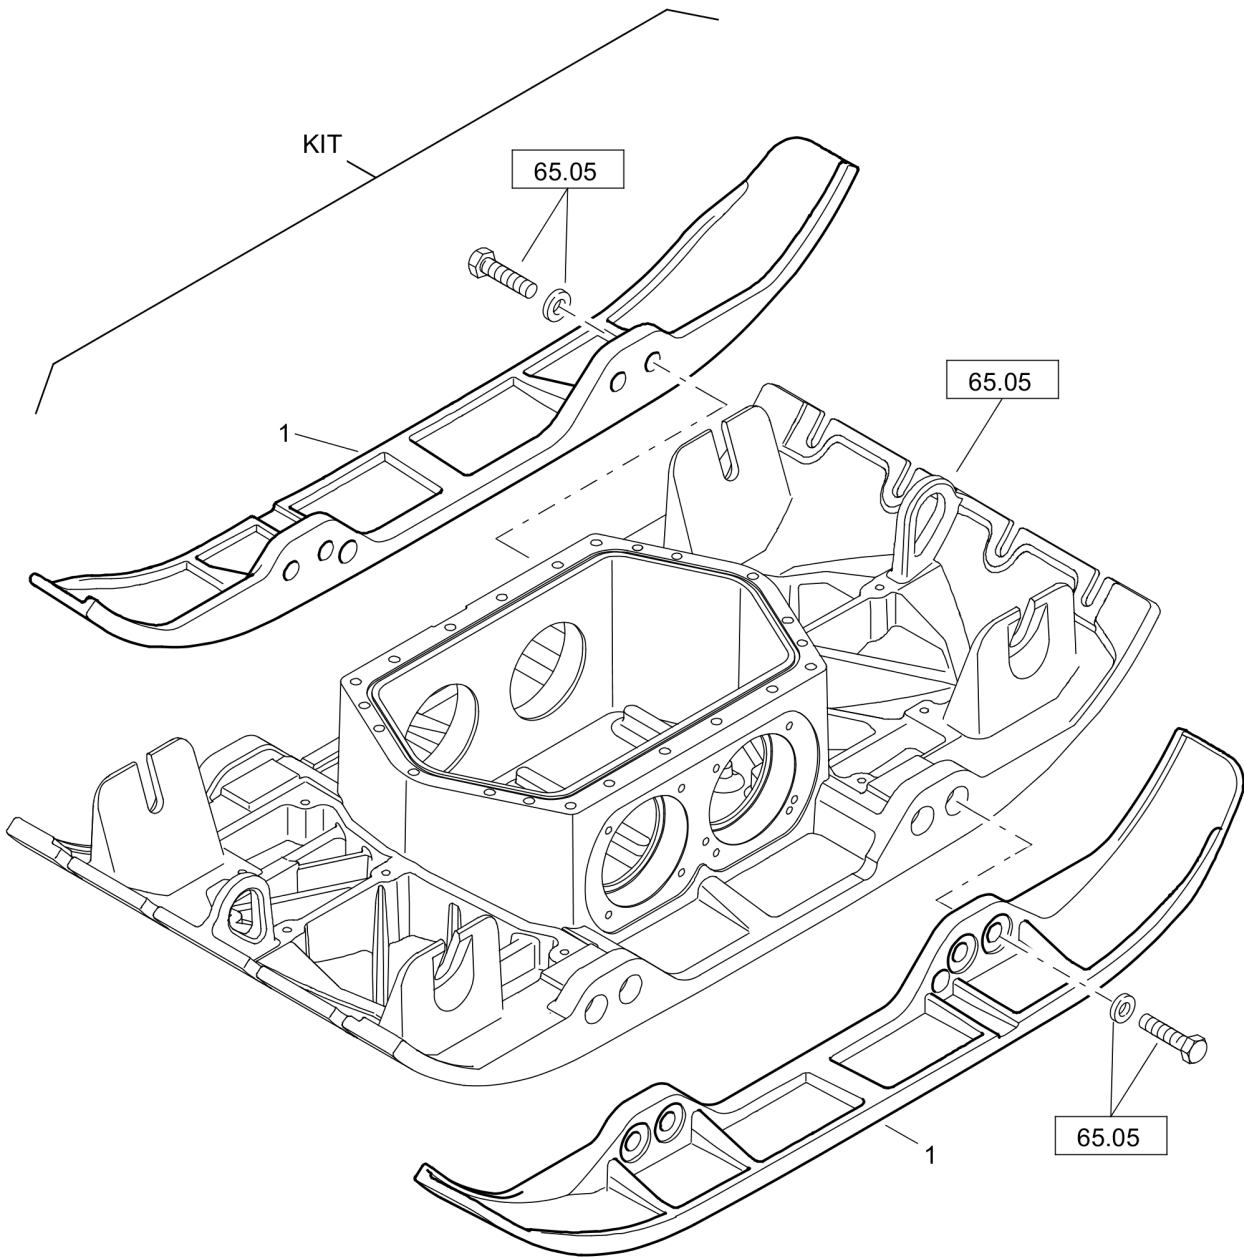

165.02

Reversible Plate DRP40DX

Item	Part No.	Qty	Name	SN INFO
KIT	DL92401063		X4-Attachment Plate	
1	DL69020815	2	Attachment ridge	
65.05	-		Base Plate	

Refer to Parts Online for the most up to date information. The printed information might be outdated.

Tue Feb 14 13:40:06 UTC 2023