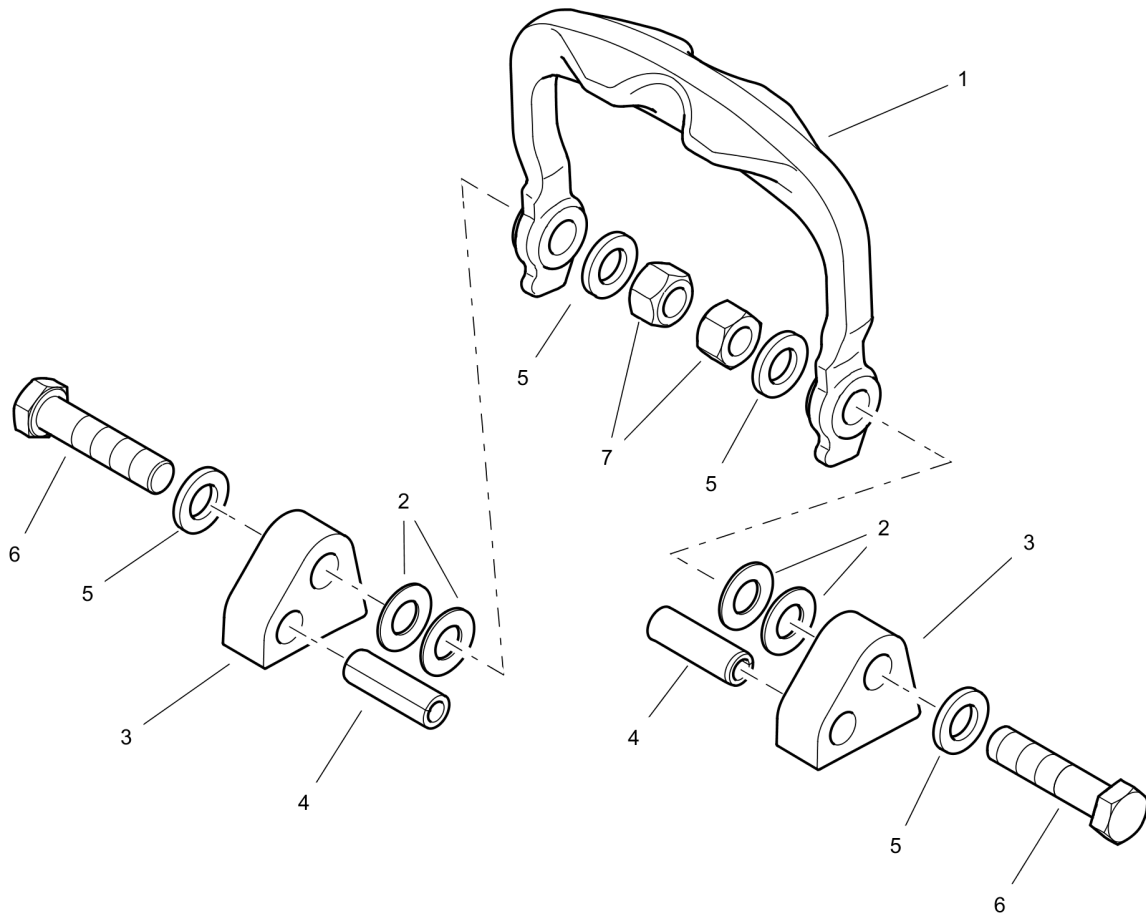

53.97

Reversible Plate DRP40DX

Item	Part No.	Qty	Name	SN INFO
1	DL69120568	1	Single-point-lifting-dev.	
2	DL09293152	4	Belleville spring	
3	DL69120138	2	Holder	
4	DL09151615	2	Dowel pin	
5	DL08511730	4	Washer	
6	DL07131624	2	Hexagon bolt	
7	DL08131621	2	Safety nut