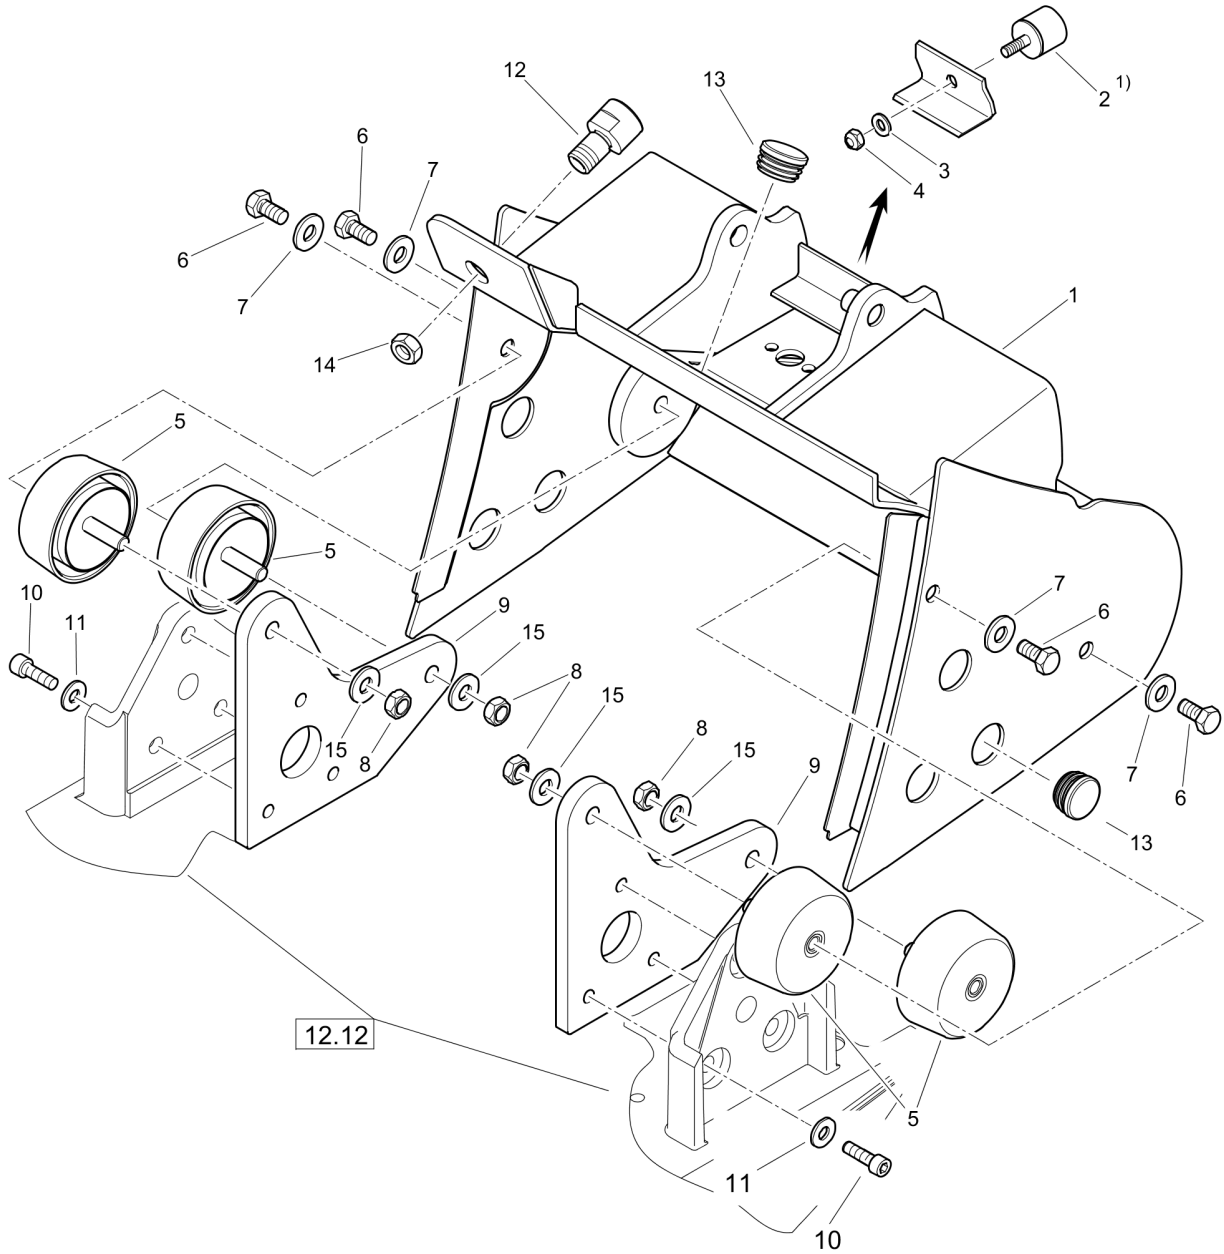

Reversible Plate DRP40DX

Item	Part No.	Qty	Name	SN INFO
52.16	DL92410082_00		Steering Handle	
53.28	DL92410102_00		Protection hood	
53.96	DL69121098_00		Flap,assembled	
53.97	DL69120833_00		Single-point suspens.,assembled	

Refer to Parts Online for the most up to date information. The printed information might be outdated.

Tue Feb 14 13:40:28 UTC 2023

1) Anziehdrehmoment 15 Nm
Tightening torque 15 Nm

52.16/1