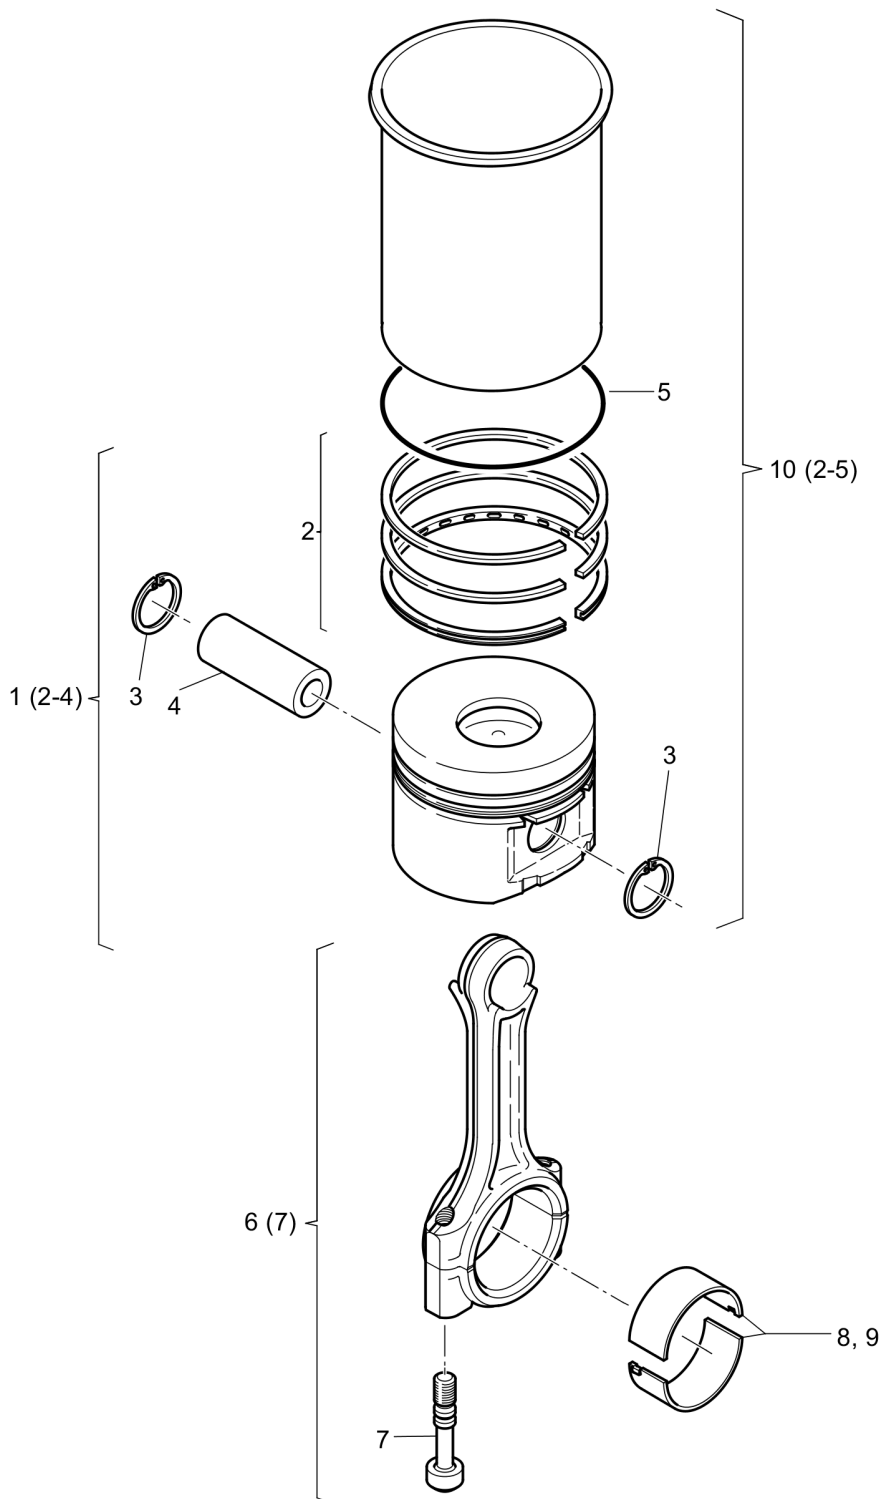

Reversible Plate DRP40DX

Item	Part No.	Qty	Name	SN INFO
1	DL05720908	1	Timing gear cover	
2	DL05728034	1	Tapped pin	
3	DL05720495	1	Plug	
4	DL05728377	1	Loop ring	
5	DL05720496	1	Plug	
6	DL05720622	1	Countersunk screw	
7	DL05724248	1	Bolt	
8	DL05724249	1	Main bearing	
9	DL05720144	1	Bearing, -0.5mm	
10	DL05720051	4	Tapped pin	
11	DL05724246	1	Radial seal	
12	DL05720198	1	Bearing bush	
13	DL05722034	2	Axle	
14	DL07230621	2	Socket-head cap screw	
15	DL05720497	1	Rocker arm	
16	DL05724250	1	Spring cup	
17	DL05728219	1	Lever	
18	DL05724254	1	Cam follower	
19	DL05724251	1	Cam follower	
20	DL05722033	2	Washer	
21	DL07230838	2	Socket-head cap screw	
22	DL07230831	2	Socket-head cap screw	
23	DL07230842	11	Socket-head cap screw	
24	DL05728621	1	Draw bar	
25	DL05728212	1	Spring	
26	DL05728214	1	Washer	
27	DL05728211	1	Spring cup	
28	DL05728213	1	Governor spring	
29	DL05724255	1	Tapped pin	
30	DL08110620	1	Hexagon nut	
31	DL05724256	1	Tapped pin	
32	DL05720909	1	Pens head screw	
33	DL05728215	1	Cover	
34	DL05724257	2	Socket-head cap screw	
35	DL09331658	2	Sealing ring	
36	DL09331198	1	Sealing ring	
37	DL07632216	1	Magnetic plug	

Refer to Parts Online for the most up to date information. The printed information might be outdated.

Tue Feb 14 13:40:10 UTC 2023

Reversible Plate DRP40DX

Item	Part No.	Qty	Name	SN INFO
38	DL05722463	4	Socket-head cap screw	
39	DL05724184	1	Cover	
40	DL06220018	1	Loop ring	
41	DL08641084	15	Spring washer	
D	DL00978006	1,00	Screw lock, middle strength	
E	DL00978000	1,00	Adhesivo,heat resisting	
H	DL00970017	1	Sealing compound	
K	DL05721037	1	Grease,special	