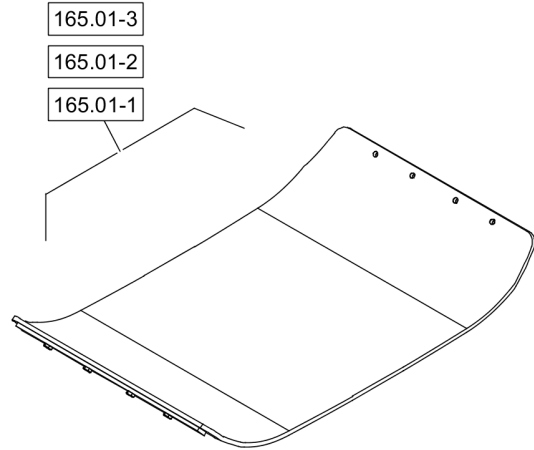

Reversible Plate DRP40DX

Item	Part No.	Qty	Name	SN INFO
1	DL00832746	1	Decal,operation	
2	DL00832654	1	Decal,indication	
3	DL00830085	1	Decal,operation	
4	DL00830066	1	Decal,operation	
5	DL00832900	1	Decal,indication	
6	DL00832901	1	Decal,indication	
7	DL00831289	1	Decal,maintenance instr.	
8	DL00833653	1	Decal,indication	
9	DL92410426	1	Type designation	
10	DL92410303	1	Decal	
11.00	-		Diesel engine	

Refer to Parts Online for the most up to date information. The printed information might be outdated.

Tue Feb 14 13:40:40 UTC 2023

110 Options DL92400055_00_110_DRP40DX-55 Special Equipment