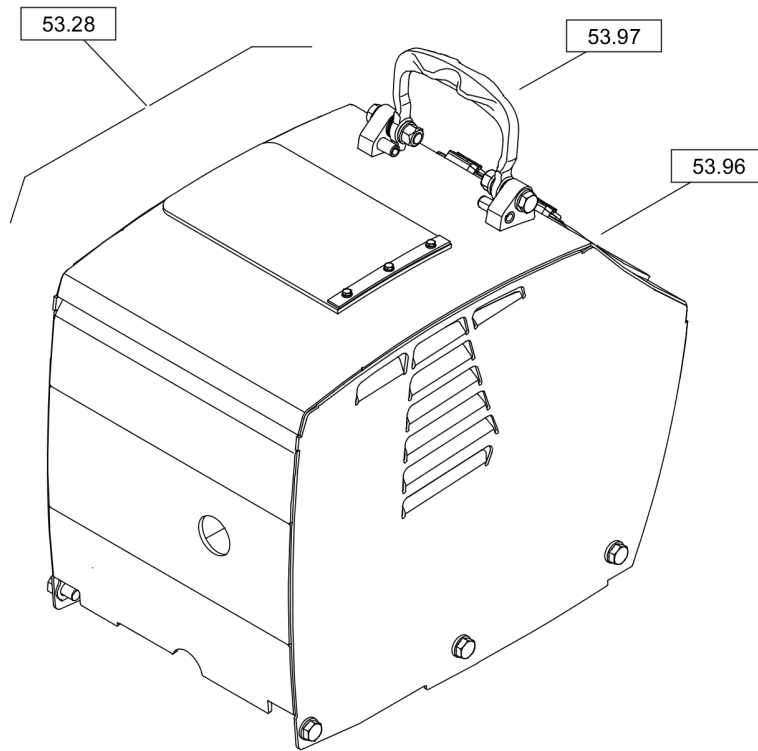

50 Frame DL69200086_00_050_DRP40DX-55 Frame with Attachment Parts

Reversible Plate DRP40DX

Item	Part No.	Qty	Name	SN INFO
52.16	DL92410082_00		Steering Handle	
53.28	DL92410102_00		Protection hood	
53.96	DL69121098_00		Flap,assembled	
53.97	DL69120833_00		Single-point suspens.,assembled	

Refer to Parts Online for the most up to date information. The printed information might be outdated.

Tue Feb 14 13:40:28 UTC 2023