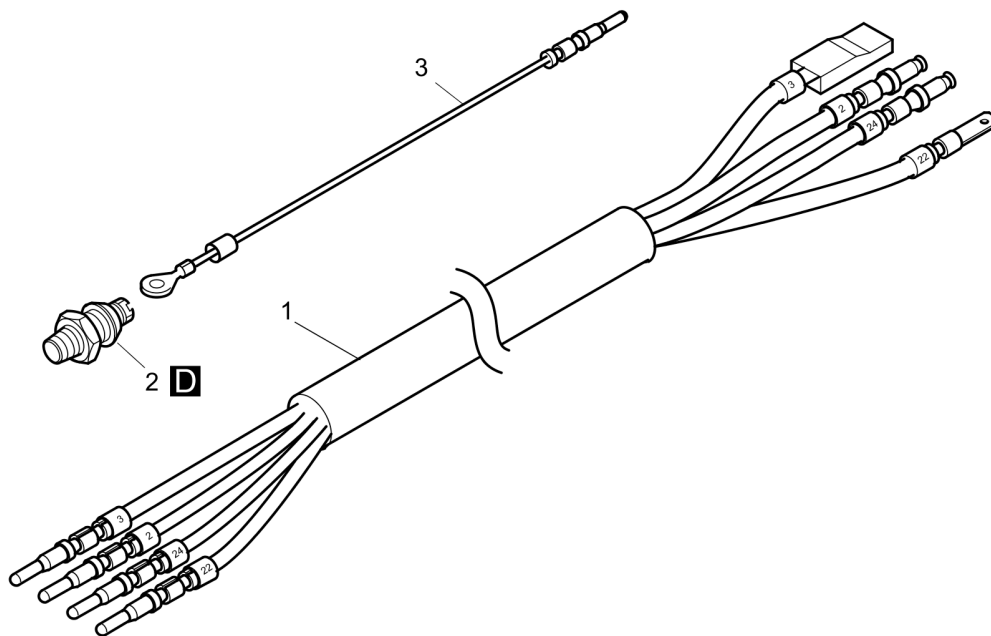

11.36

Reversible Plate DRP40DX

Item	Part No.	Qty	Name	SN INFO
1	DL05720730	1	Wire harness	
2	DL05723469	1	Oil pressure switch, Oil	
3	DL05724391	1	Electric wires	
D	DL00978006	0.07	Screw lock, middle strength	

Refer to Parts Online for the most up to date information. The printed information might be outdated.

Tue Feb 14 13:40:18 UTC 2023