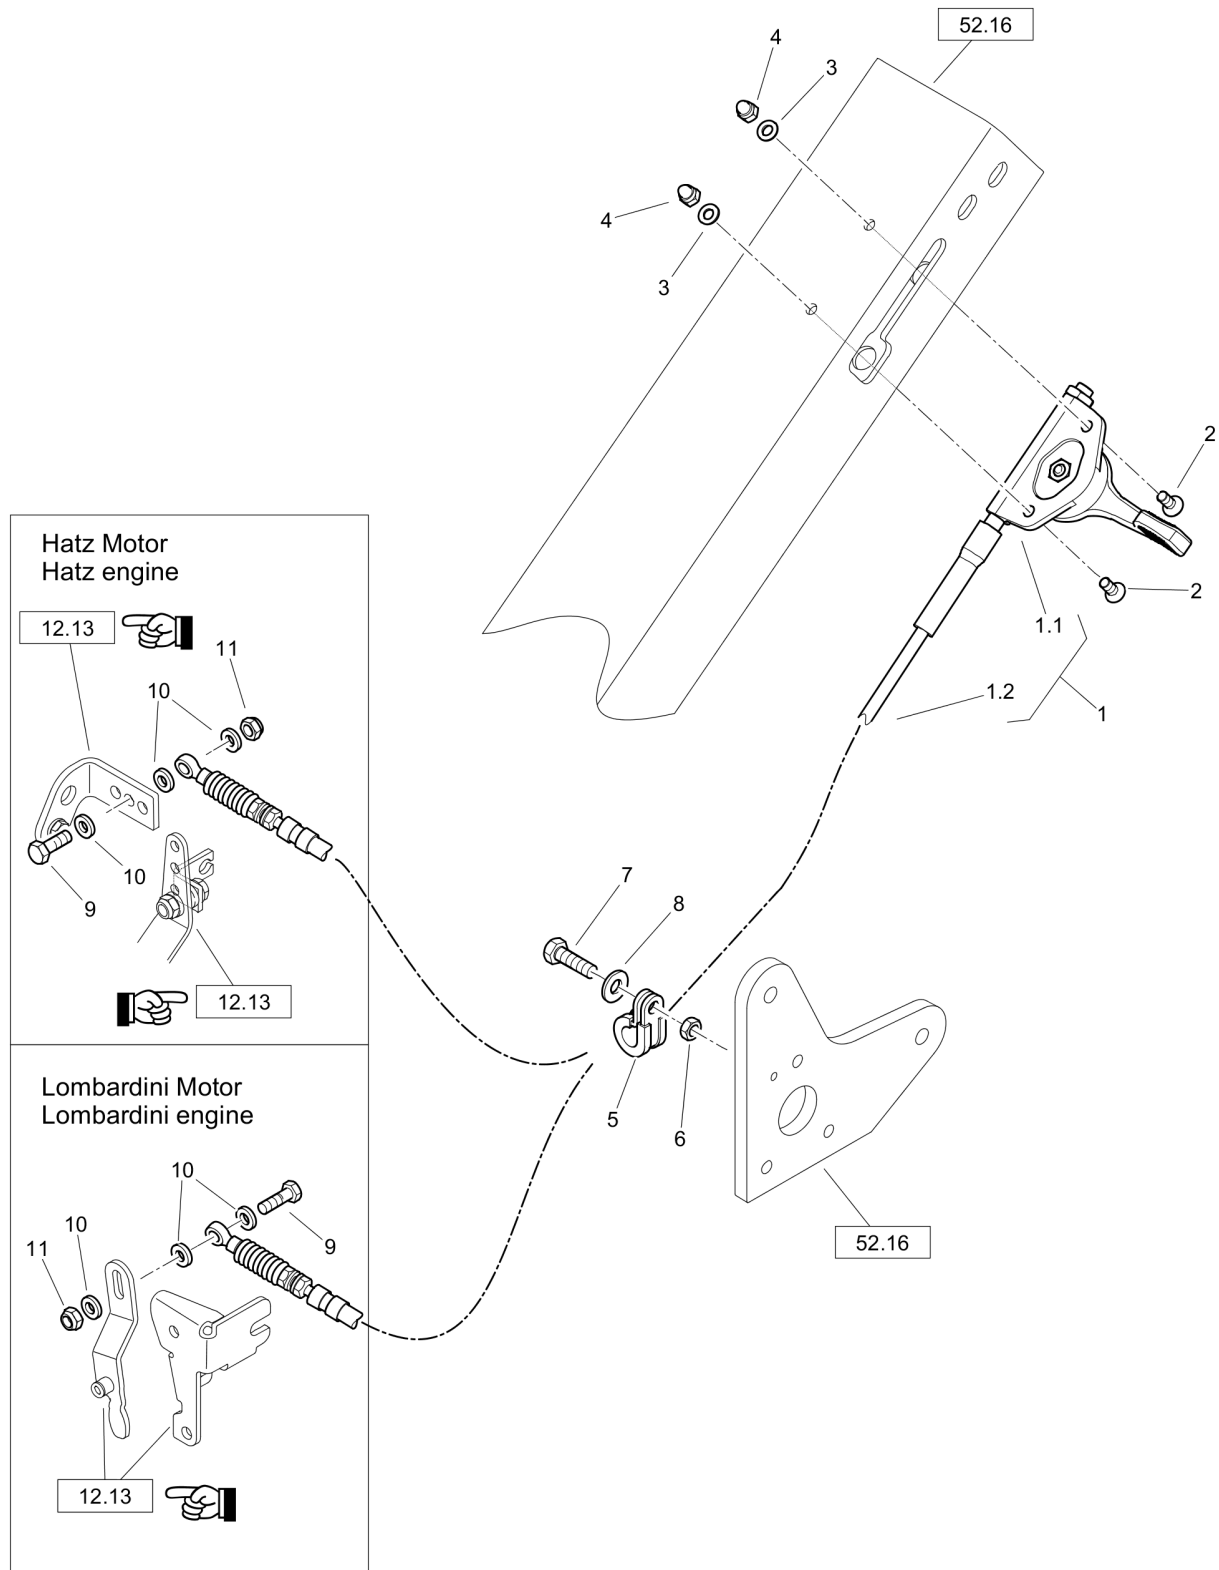

27.09

Reversible Plate DRP40DX

Item	Part No.	Qty	Name	SN INFO
1	DL05561660	1	Throttle control	
1.1	DL05561662	1	Control box with lever	
1.2	DL05993069	1	Control	
2	DL07320508	2	Countersunk screw	
3	DL08510511	2	Washer	
4	DL08240510	2	Domed cap nut	
5	DL05551941	1	Tube clamp	
6	DL08110813	1	Hexagon nut	
7	DL07140633	1	Hexagon bolt	
8	DL08510612	1	Washer	
9	DL07140641	1	Hexagon bolt	
10	DL08510612	3	Washer	
11	DL08130611	1	Safety nut	
12.13			Engine	
52.16			Steering Handle	

Refer to Parts Online for the most up to date information. The printed information might be outdated.

Tue Feb 14 13:40:25 UTC 2023