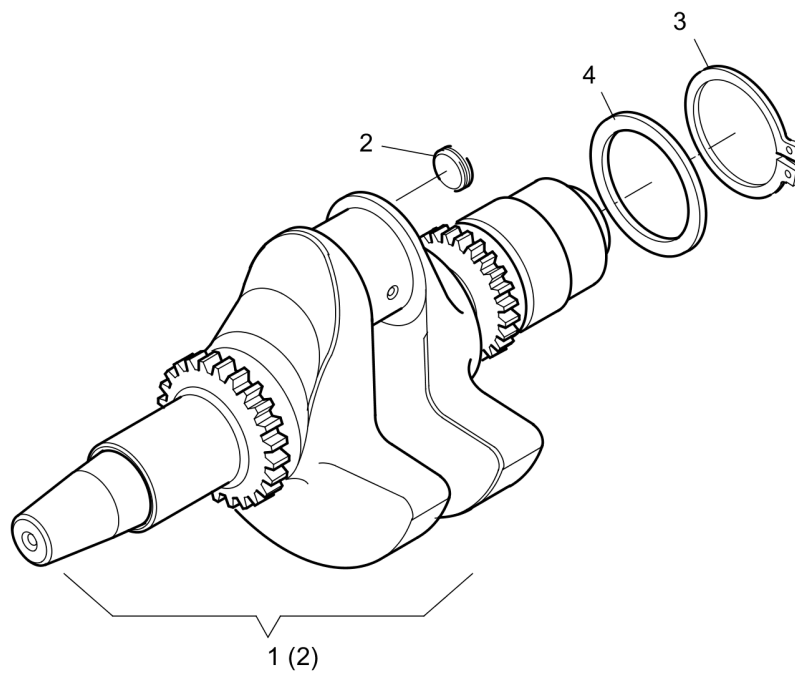

11.06

Refer to Parts Online for the most up to date information. The printed information might be outdated.

Tue Feb 14 13:40:11 UTC 2023

Reversible Plate DRP40DX

Item	Part No.	Qty	Name	SN INFO
1	DL05720489	1	Crankshaft	
2	DL05720588	1	Cover	
3	DL05724270	1	Circlip	
4	DL05724269	1	Supporting disc	

Refer to Parts Online for the most up to date information. The printed information might be outdated.

Tue Feb 14 13:40:11 UTC 2023