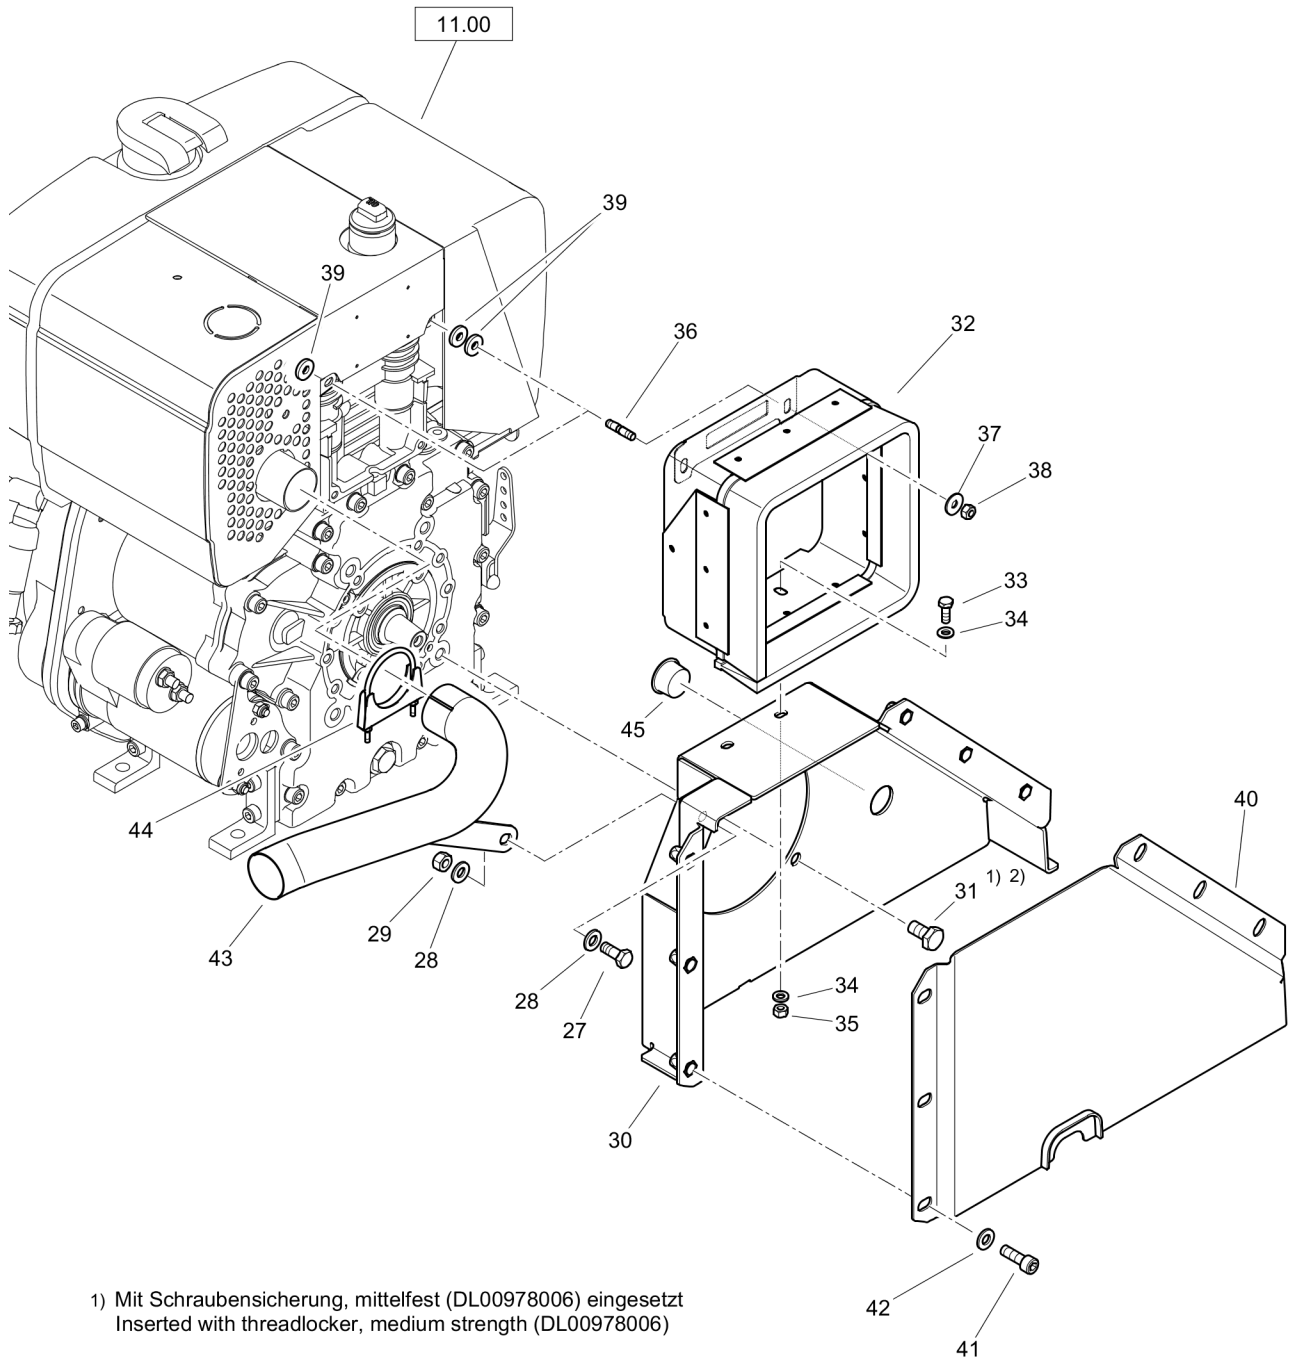

1) Mit Schraubensicherung, mittelfest (DL00978006) eingesetzt
Inserted with threadlocker, medium strength (DL00978006)

2) Anziehdrehmoment 35 Nm
Tightening torque 35Nm

12.13/2