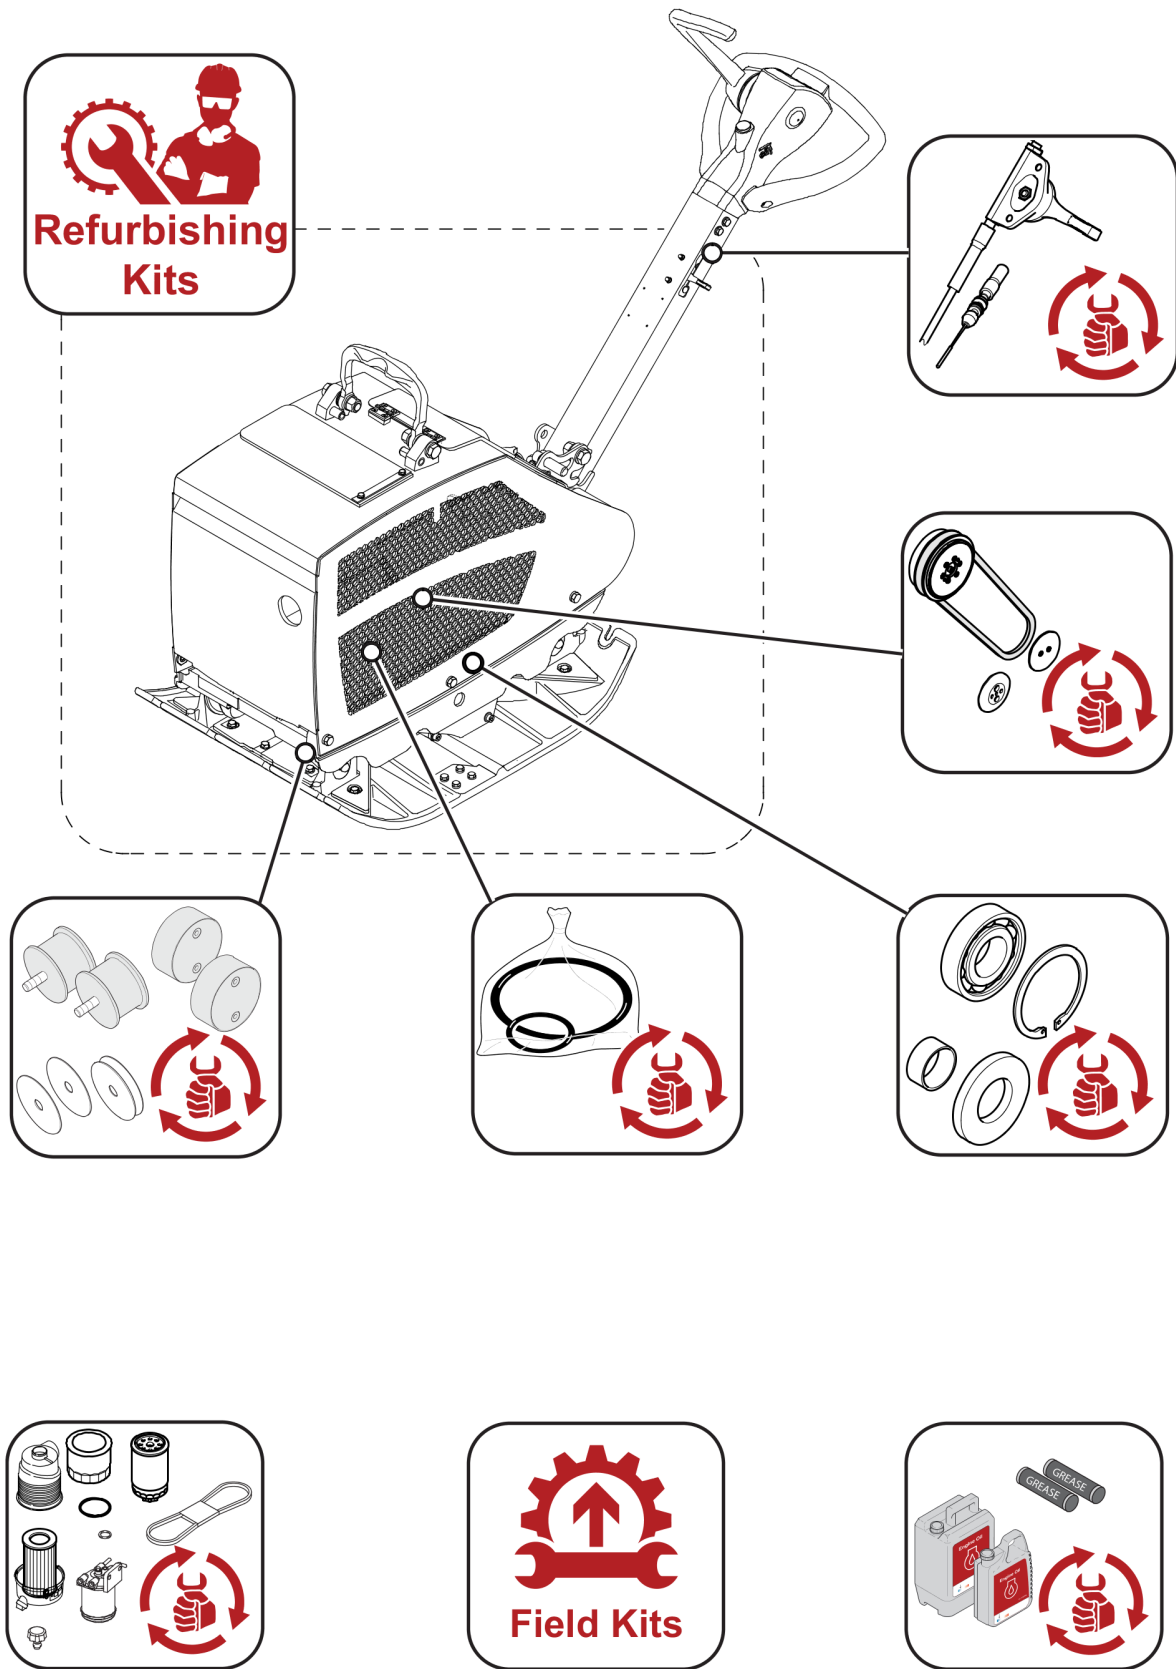

Service, repair and wear part kits Kits-DL92400055 Service, repair and wear part kits

Refer to Parts Online for the most up to date information. The printed information might be outdated.

Tue Feb 14 13:39:56 UTC 2023

Reversible Plate DRP40DX

Item	Part No.	Qty	Name	SN INFO
1			Service, repair and wear part kits	
1.1	4812071048	1	Repair kit, shock-absorber	
1.2	4812071049	1	Repair kit, transmission	
1.3	4812064667	1	Repair kit, exciter unit	
1.4	4812071367	1	Repair kit, throttle unit	
1.5	4812071052	1	Seal kit, exciter unit	
1.6	DL92492452	1	Service kit	
2			Refurbishing kit	
2.1	4812071038	1	Refurbishing kit - covering	
2.2	4812064670	1	Refurbishing kit - decals	
2.3	-		Color Dynapac-Light	
3			Field kit	
3.1	DL92401028	1	X5-Synthetic plate	
3.2	DL92401036	1	X5-Synthetic plate	
3.3	DL92401037	1	X5-Synthetic plate	
3.4	DL92401033	1	X19-Attachment plate 2x150mm	
3.5	DL92401063	1	X4-Attachment Plate	
4	PNNA		Lubricants and operating substances	

Refer to Parts Online for the most up to date information. The printed information might be outdated.

Tue Feb 14 13:39:56 UTC 2023