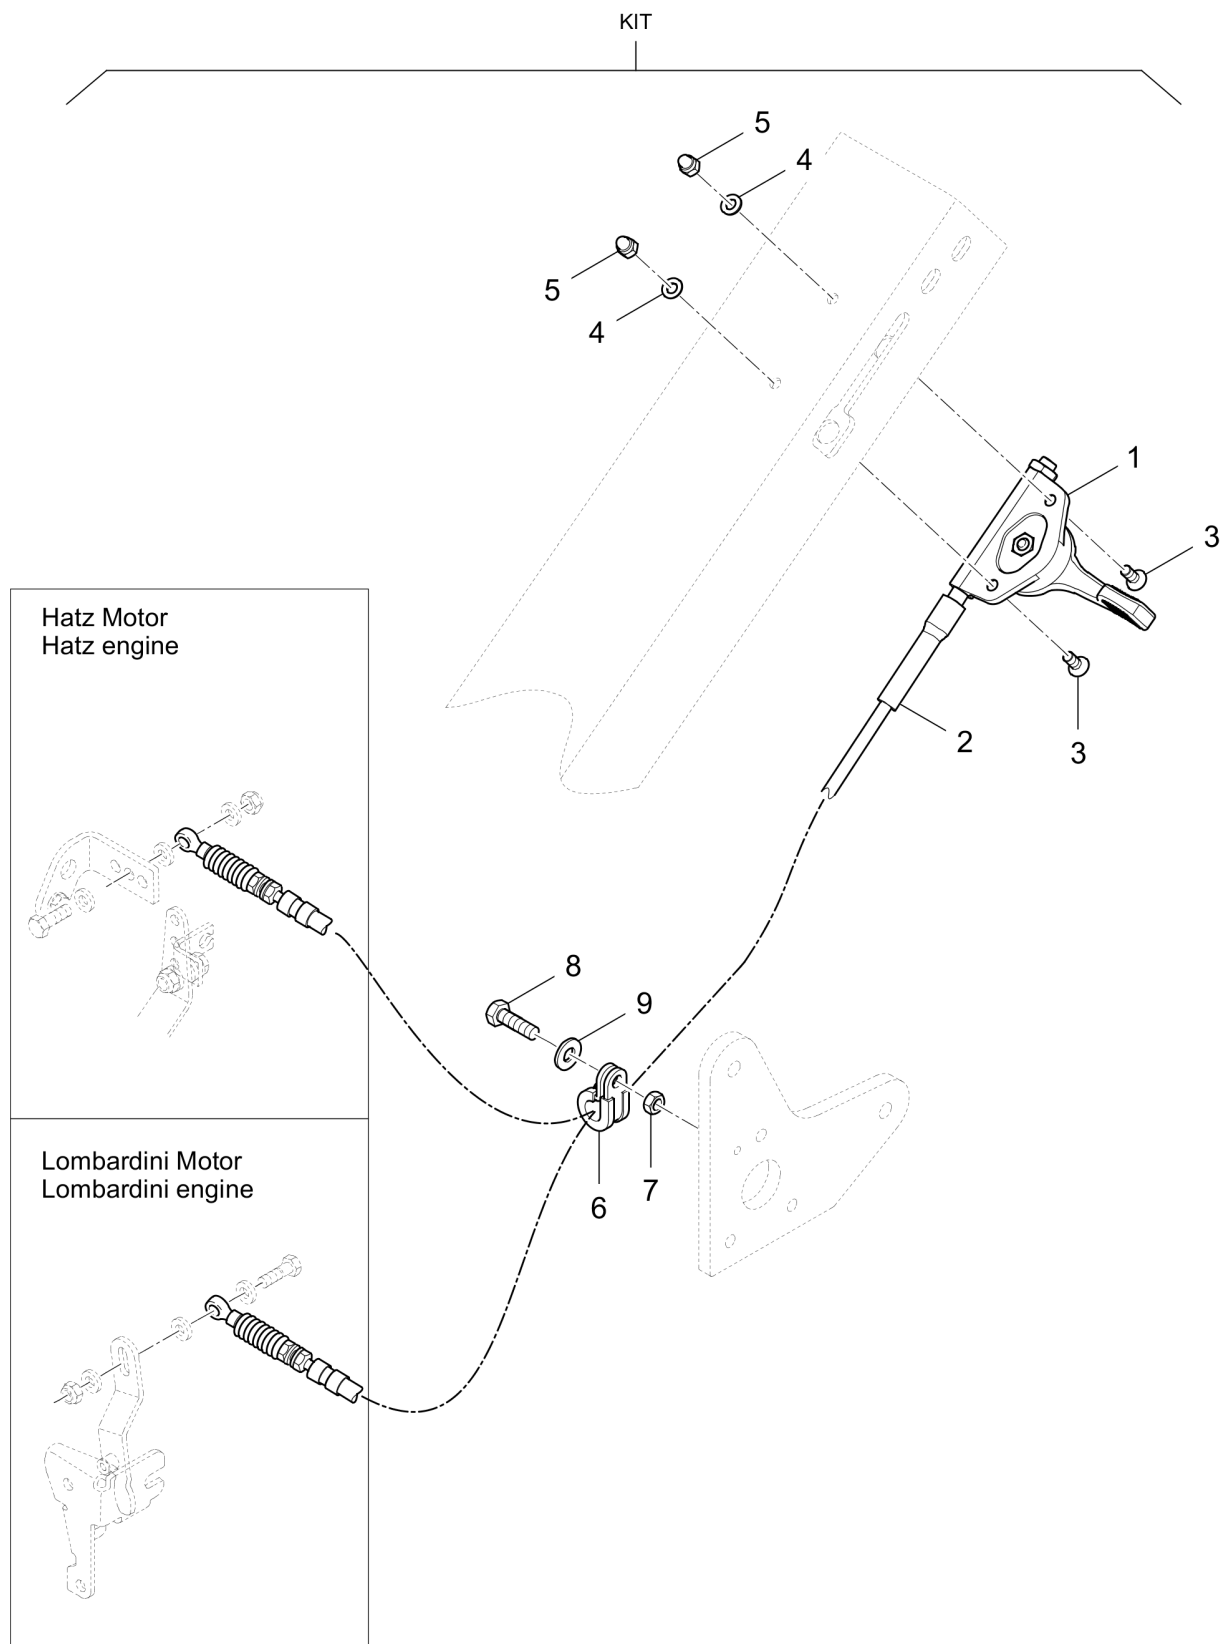

Service, repair and wear part kits 4812071367 Repair kit, throttle unit

Reversible Plate DRP40DX

Item	Part No.	Qty	Name	SN INFO
KIT	4812071367	1	Repair kit, throttle unit	
1	DL05561662	1	Control box with lever	
2	DL05993069	1	Control	
3	DL07320508	2	Countersunk screw	
4	DL08510511	2	Washer	
5	DL08240510	2	Domed cap nut	
6	DL05551941	1	Tube clamp	
7	DL08110813	1	Hexagon nut	
8	DL07140633	1	Hexagon bolt	
9	DL08510612	1	Washer	

Refer to Parts Online for the most up to date information. The printed information might be outdated.

Tue Feb 14 13:39:59 UTC 2023