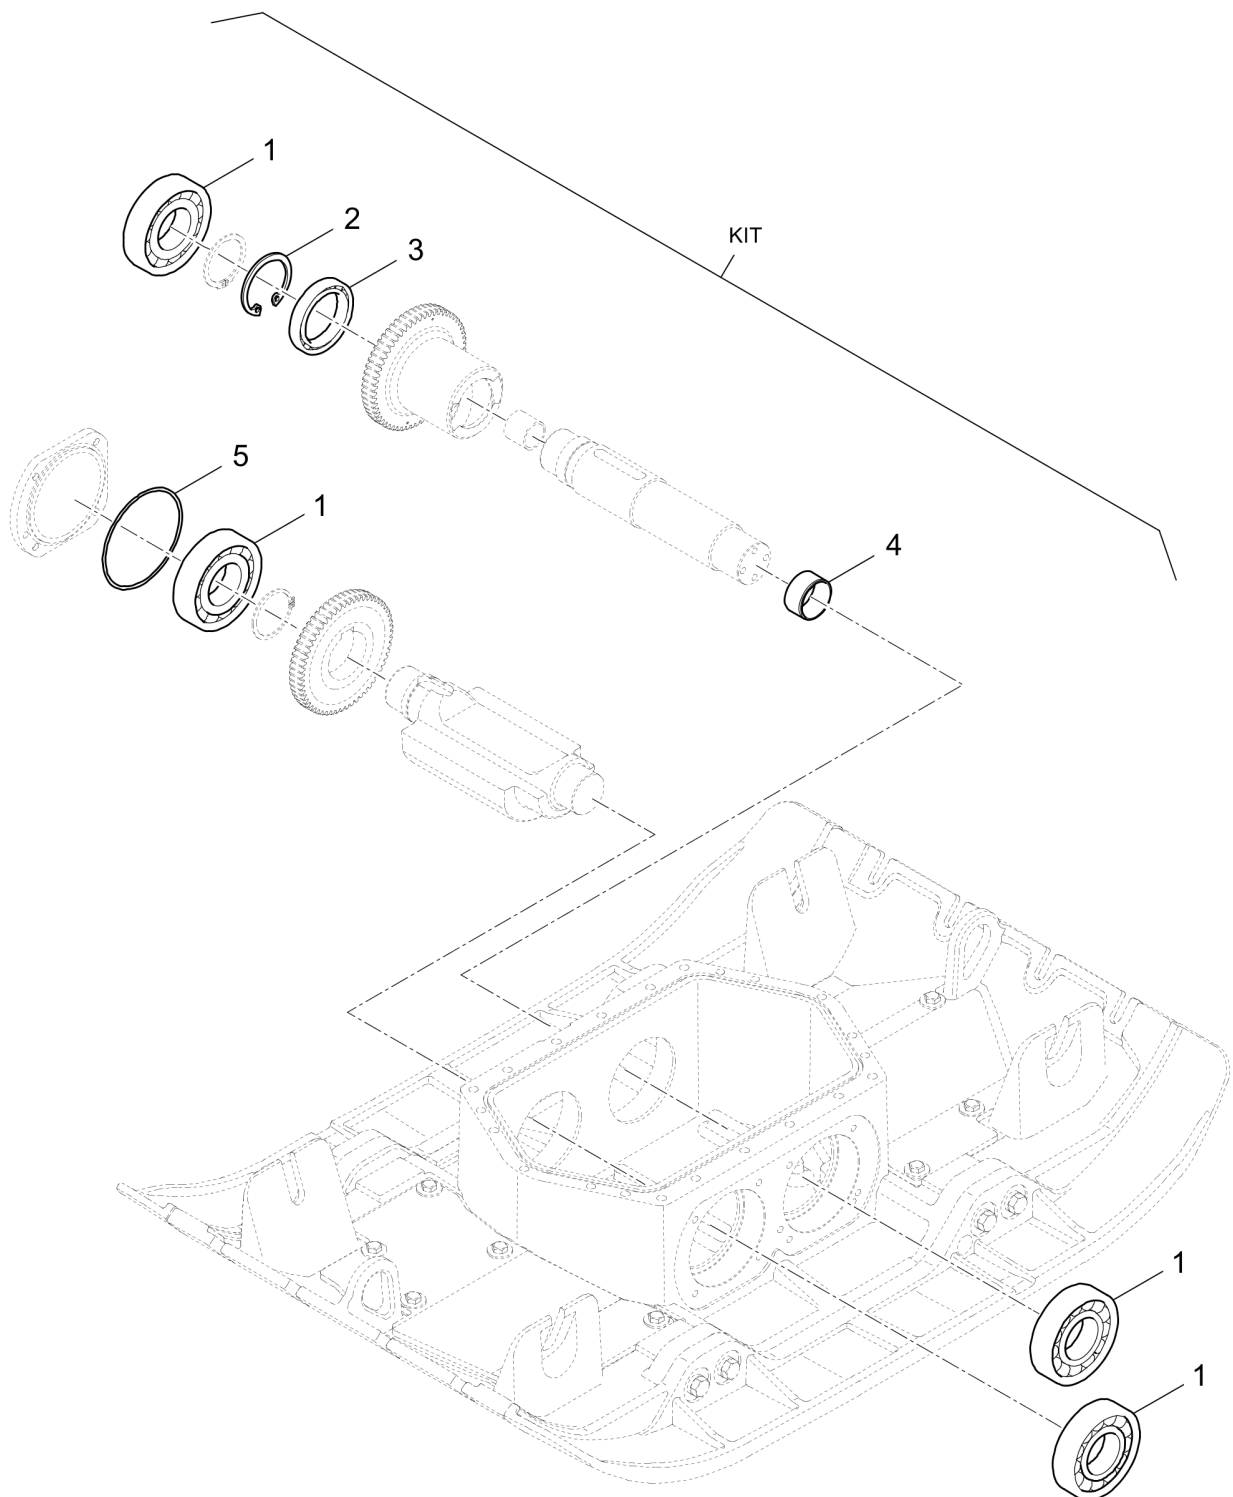

Service, repair and wear part kits 4812064667 Repair kit, exciter unit

Reversible Plate DRP40DX

Item	Part No.	Qty	Name	SN INFO
KIT	4812064667	1	Repair kit, exciter unit	
1	DL05224277	4	Cylinder roller bearing	
2	DL09224000	1	Circlip,internal	
3	DL05117010	1	Ball bearing,grooved	
4	DL05428131	1	Inner ring	
5	DL06220994	1	Loop ring	

Refer to Parts Online for the most up to date information. The printed information might be outdated.

Tue Feb 14 13:39:59 UTC 2023