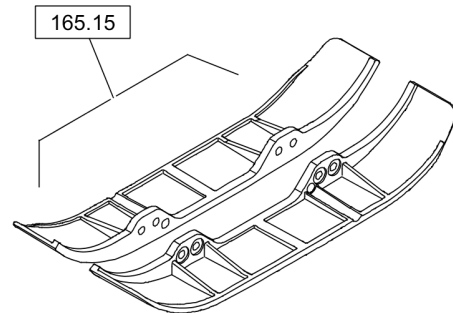

Reversible Plate DRP40DX

Item	Part No.	Qty	Name	SN INFO
1	DL00832746	1	Decal,operation	
2	DL00832654	1	Decal,indication	
3	DL00830085	1	Decal,operation	
4	DL00830066	1	Decal,operation	
5	DL00832900	1	Decal,indication	
6	DL00832901	1	Decal,indication	
7	DL00831289	1	Decal,maintenance instr.	
8	DL00833653	1	Decal,indication	
9	DL92410426	1	Type designation	
10	DL92410303	1	Decal	
11.00	-		Diesel engine	

Refer to Parts Online for the most up to date information. The printed information might be outdated.

Tue Feb 14 13:40:40 UTC 2023

110 Options DL92400055_00_110_DRP40DX-55 Special Equipment