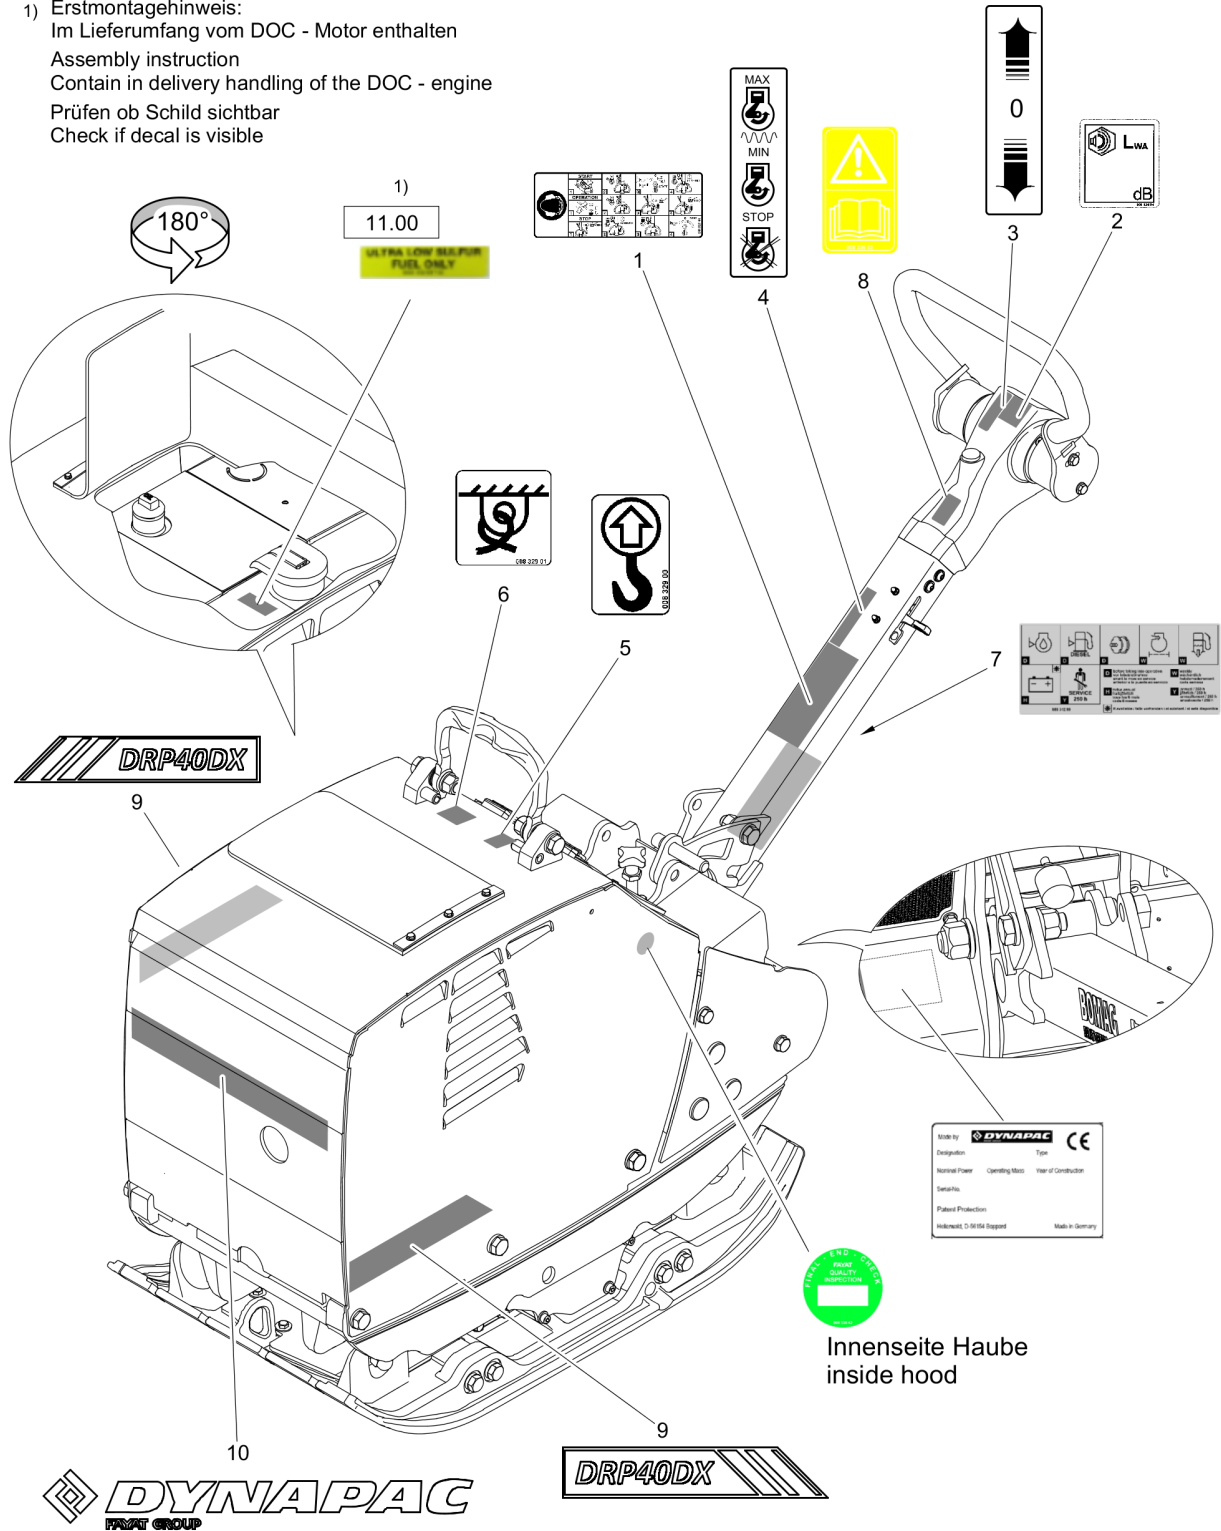

1) Erstmontagehinweis:
  Im Lieferumfang vom DOC - Motor enthalten
  Assembly instruction
  Contain in delivery handling of the DOC - engine
  Prüfen ob Schild sichtbar
  Check if decal is visible

101.03

Reversible Plate DRP40DX

Item	Part No.	Qty	Name	SN INFO
1	DL00832746	1	Decal,operation	
2	DL00832654	1	Decal,indication	
3	DL00830085	1	Decal,operation	
4	DL00830066	1	Decal,operation	
5	DL00832900	1	Decal,indication	
6	DL00832901	1	Decal,indication	
7	DL00831289	1	Decal,maintenance instr.	
8	DL00833653	1	Decal,indication	
9	DL92410426	1	Type designation	
10	DL92410303	1	Decal	
11.00	-		Diesel engine	

Refer to Parts Online for the most up to date information. The printed information might be outdated.

Tue Feb 14 13:40:40 UTC 2023