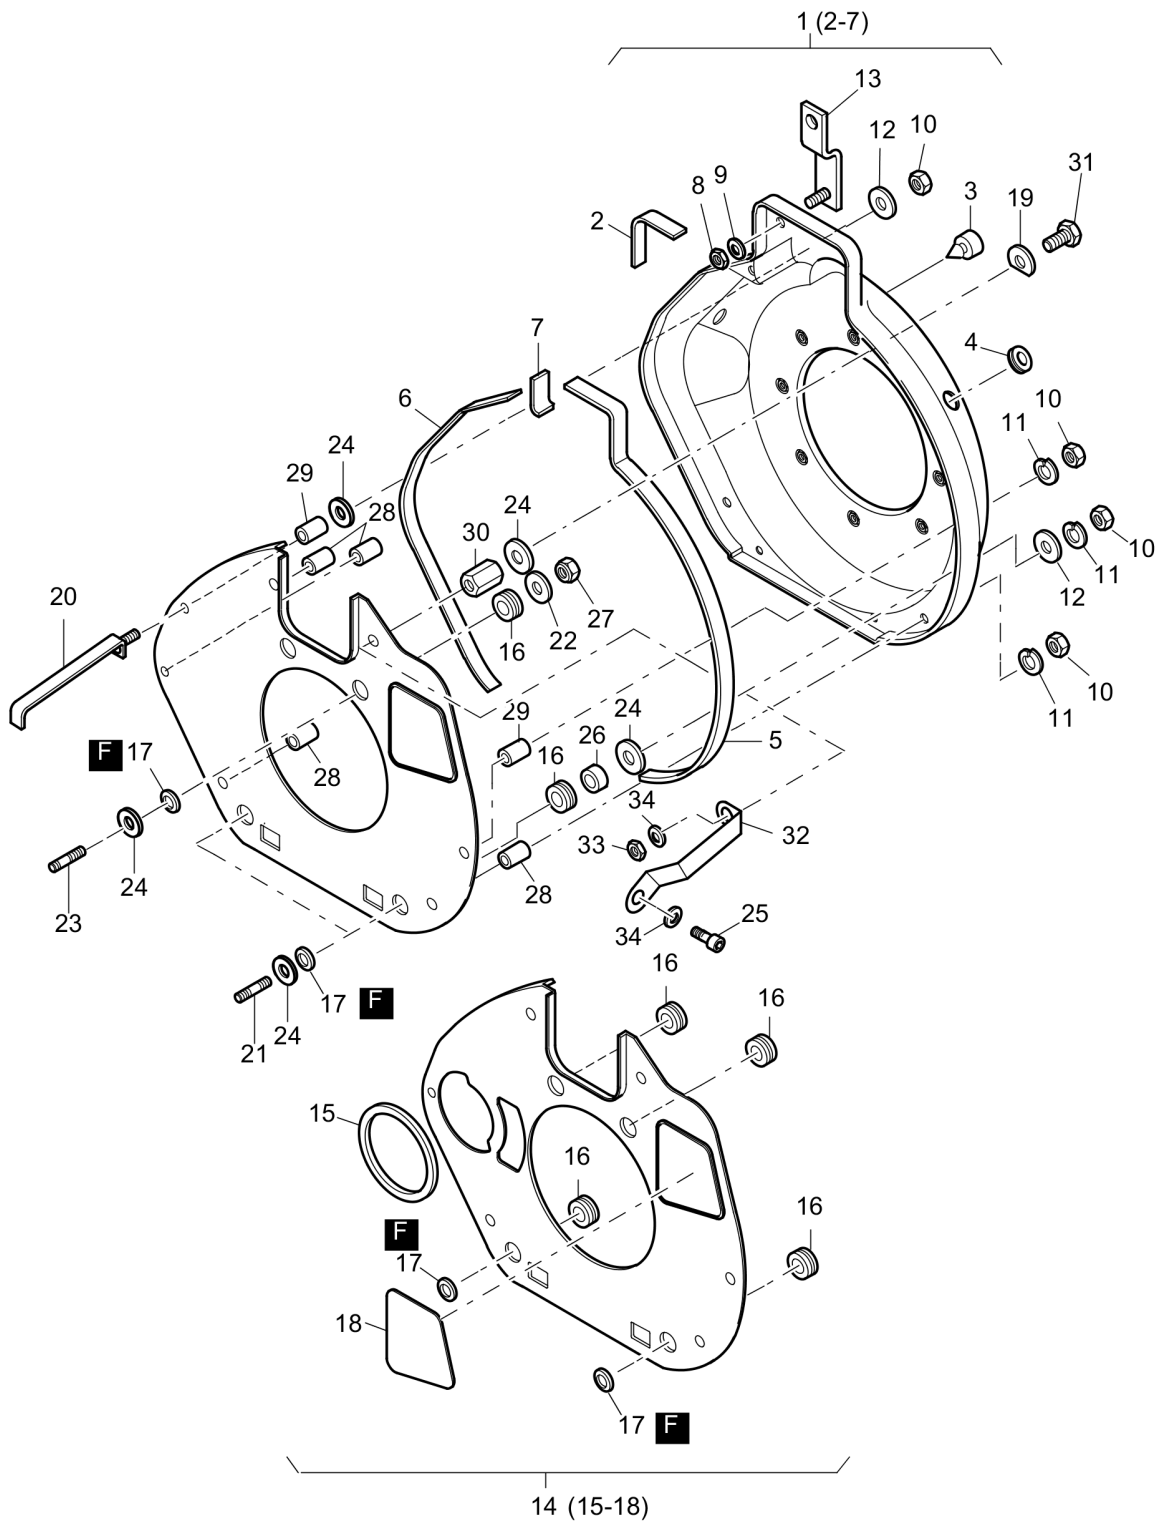

11.30-1

Reversible Plate DRP40DX

Item	Part No.	Qty	Name	SN INFO
1	DL05720713	1	Air duct housing	
2	DL05720714	1	Edge protector, 58mm	
3	DL05728685	1	Rubber grommet	
4	DL05728299	1	Rubber grommet	
5	DL05720715	1	Sealing strip, 715mm	
6	DL05720716	1	Sealing strip, 555mm	
7	DL05720717	1	Sealing strip, 57mm	
8	DL08110620	2	Hexagon nut	
9	DL08720611	2	Spring washer	
10	DL08110620	7	Hexagon nut	
11	DL08720611	8	Spring washer	
12	DL08621064	3	Washer	
13	DL05728338	2	Support	
14	DL05724370	1	Separating plate	
15	DL05728379	1	Sealing ring	
16	DL05720583	4	Spacer sleeve	
17	DL05728297	4	Rubber ring	
18	DL05720718	1	Cover	
19	DL05724368	1	Washer	
20	DL05724369	1	Support	
21	DL07510628	2	Pin screw	
22	DL08590617	2	Washer	
23	DL07590625	2	Pin screw	
24	DL05728304	7	Washer	
25	DL07230605	1	Socket-head cap screw	
26	DL05724373	2	Bushing	
27	DL08330610	2	Safety nut	
28	DL05728292	4	Bushing	
29	DL05728441	2	Bushing	
30	DL05724374	1	Hexagon nut	
31	DL07140652	1	Hexagon bolt	
32	DL05724375	1	Support	
33	DL08110620	1	Hexagon nut	
34	DL08720611	2	Spring washer	
F	DL00970028	1	Technicoll	
F.1	DL00970029	1	Technicoll	

Refer to Parts Online for the most up to date information. The printed information might be outdated.

Tue Feb 14 13:40:15 UTC 2023