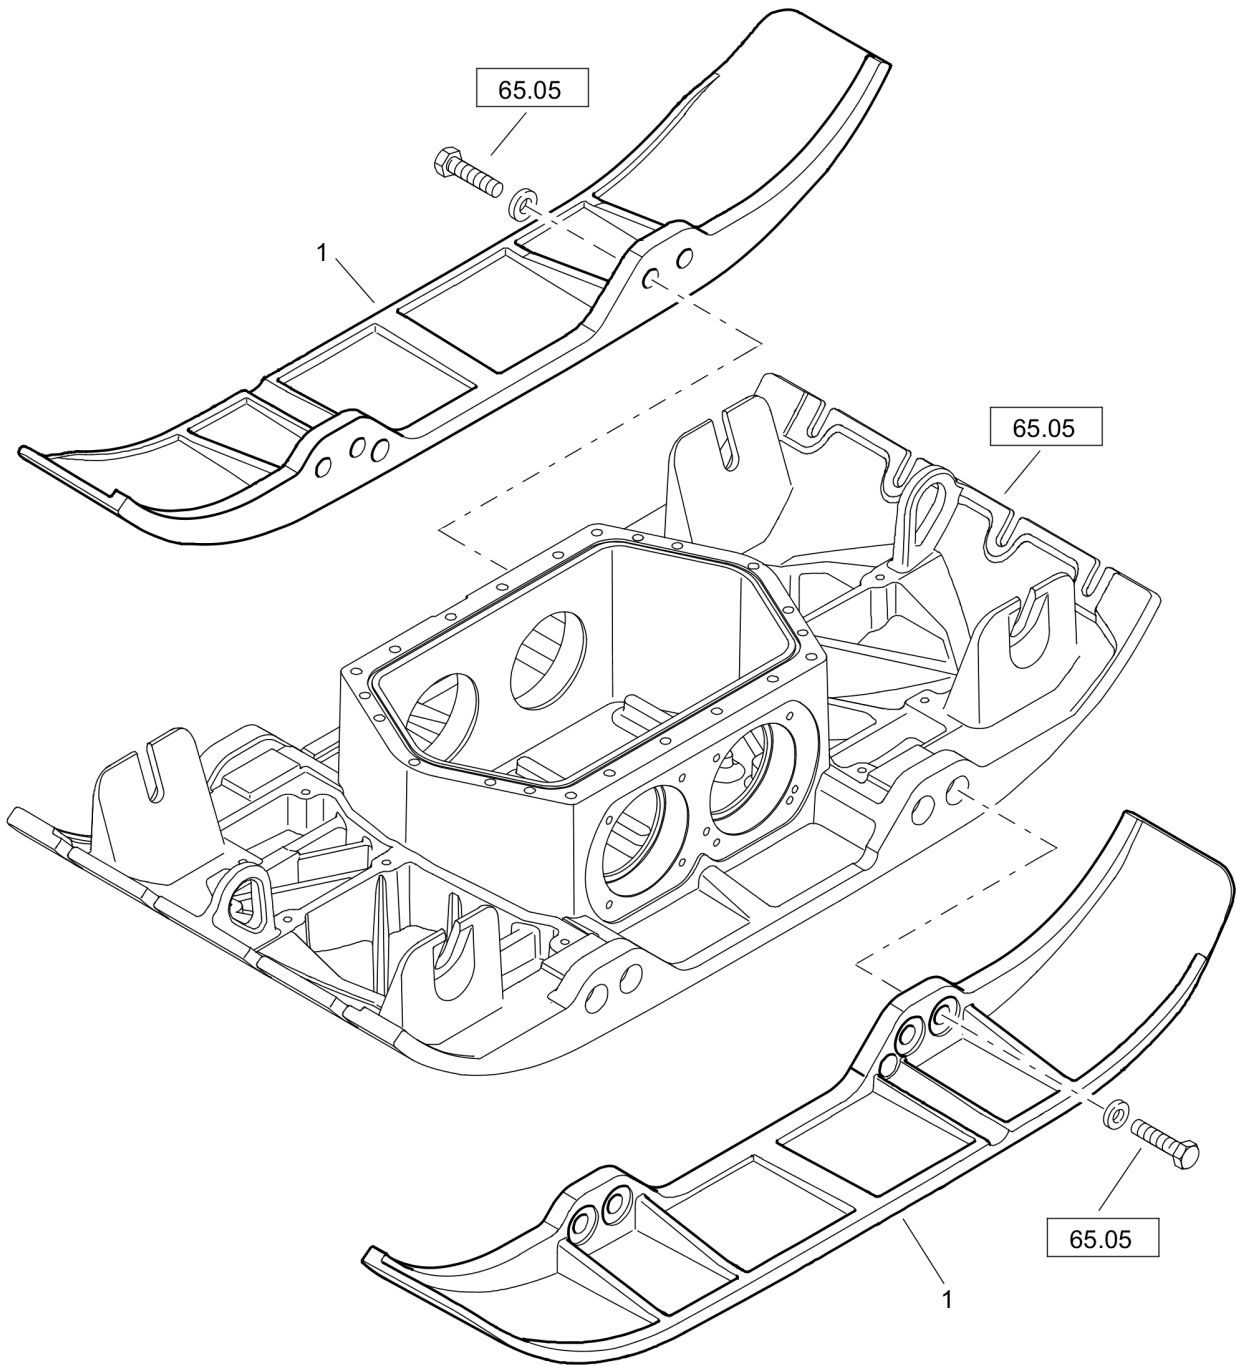

Special Equipment DL69000409_02 X19-Attachment plate 2x150mm

165.15

Refer to Parts Online for the most up to date information. The printed information might be outdated.
Tue Feb 14 13:40:43 UTC 2023

Reversible Plate DRP40DX

Item	Part No.	Qty	Name	SN INFO
1	DL69020816	2	Attachment ridge	
65.05	-		Base Plate	

Refer to Parts Online for the most up to date information. The printed information might be outdated.

Tue Feb 14 13:40:43 UTC 2023