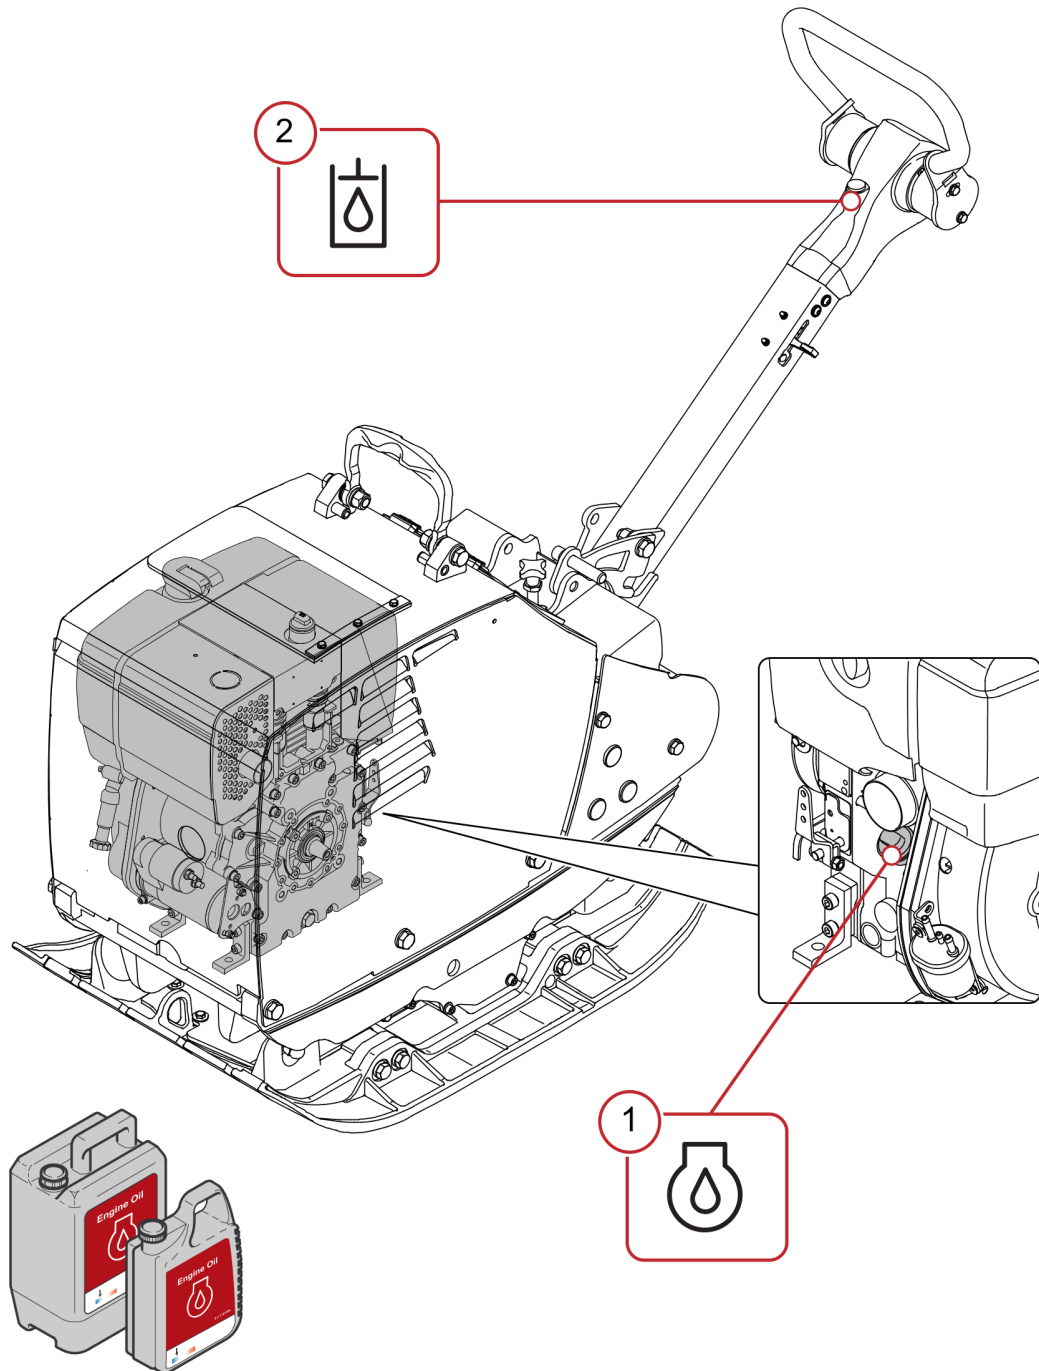

Lubricants Lubricants and operating substances

Reversible Plate DRP40DX

Item	Part No.	Qty	Name	SN INFO
1	4812074488	1	Dynapac engine oil 5 ltr	
1	4812074490	1	Dynapac engine oil 20 ltr.	
2	4812074494	1	Dynapac hydraulic oil 5 ltr	
2	4812074495	1	Dynapac hydraulic oil 20 ltr	

Refer to Parts Online for the most up to date information. The printed information might be outdated.

Tue Feb 14 13:40:06 UTC 2023