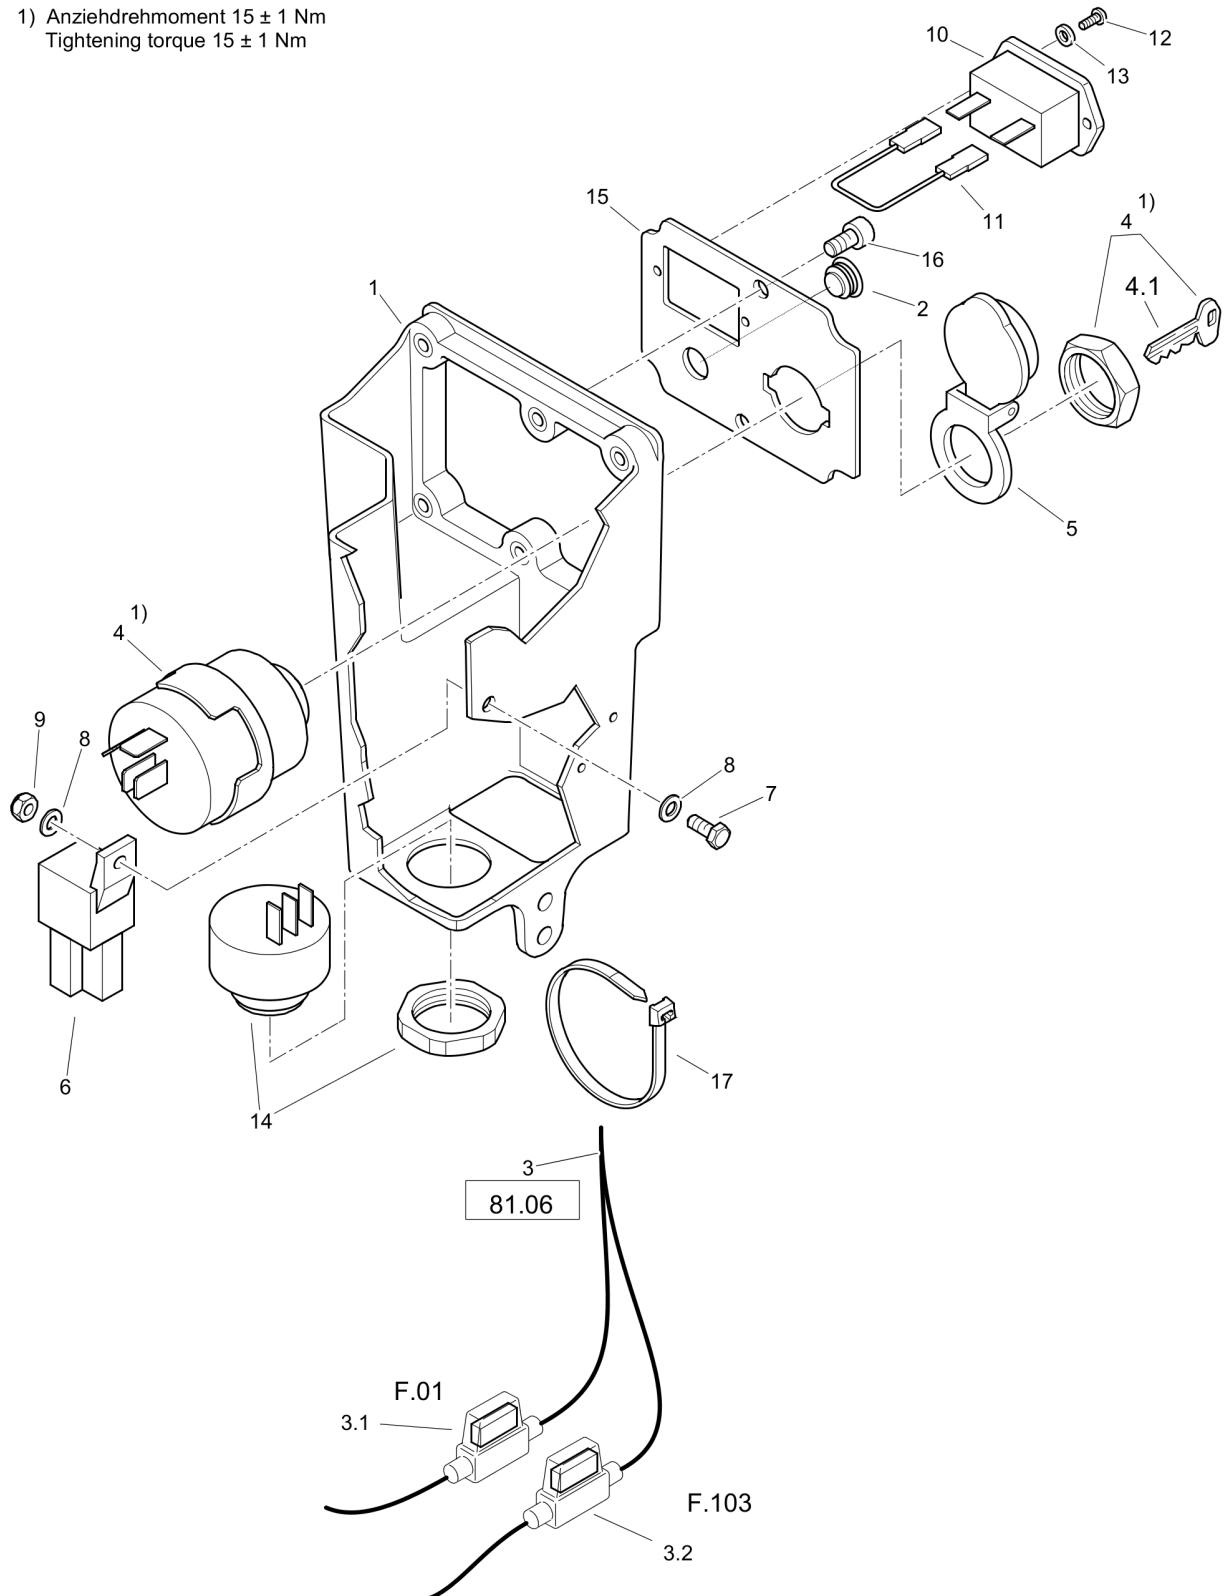

Electrical System DL69070338_00 Central electric, assembled

1) Anziehdrehmoment 15 ± 1 Nm
Tightening torque 15 ± 1 Nm

81.24

Reversible Plate DRP40DX

Item	Part No.	Qty	Name	SN INFO
1	DL69070314	1	Plastic box	
2	DL06510212	1	Plug	
3	DL69270140	1	Wire harness	
3.1	DL05755196	1	Flat fuse	
3.2	DL05755207	1	Flat fuse	
4	DL05766813	1	Glomer starter switch	
4.1	DL05755124	2	Key,ignition	
5	DL05766885	1	Cover	
6	DL05766958	1	Relay	
7	DL07140520	1	Hexagon bolt	
8	DL08510511	2	Washer	
9	DL08130508	1	Safety nut	
10	DL05768252	1	Hourmeter	
11	DL69270135	1	Wire harness	
12	DL07210316	2	Pens head screw	
13	DL08510307	2	Washer	
14	DL05751225	1	Warning buzzer	
15	DL69070245	1	Cover plate	
16	DL07230693	2	Socket-head cap screw	
17	DL06911048	1	Cable strap	