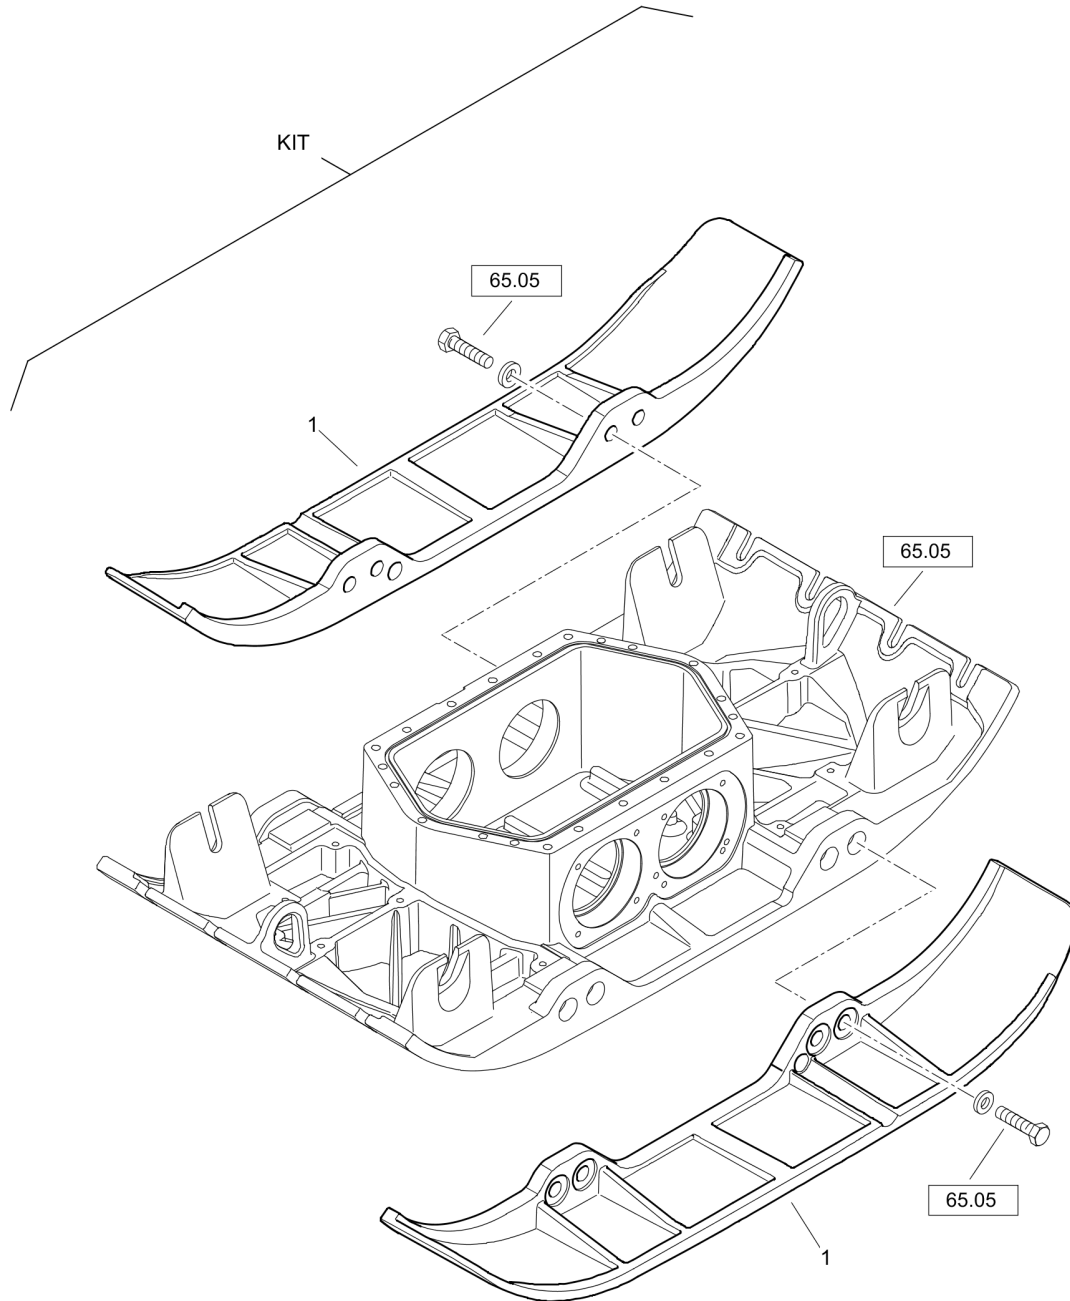

Field kits DL92401033_00 X19-Attachment plate 2x150mm

165.15

Refer to Parts Online for the most up to date information. The printed information might be outdated.
Tue Feb 14 13:40:05 UTC 2023

Reversible Plate DRP40DX

Item	Part No.	Qty	Name	SN INFO
KIT	DL92401033		X19-Attachment plate 2x150mm	
1	DL69020816	2	Attachment ridge	
65.05	-		Base Plate	

Refer to Parts Online for the most up to date information. The printed information might be outdated.

Tue Feb 14 13:40:05 UTC 2023