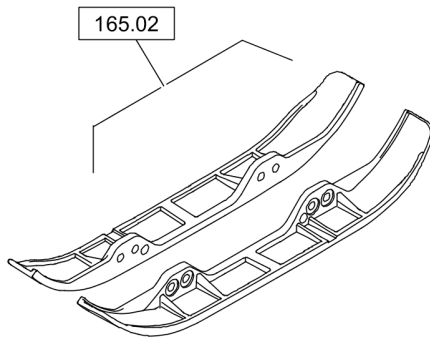

Reversible Plate DRP40DX

Item	Part No.	Qty	Name	SN INFO
1	DL00832746	1	Decal,operation	
2	DL00832654	1	Decal,indication	
3	DL00830085	1	Decal,operation	
4	DL00830066	1	Decal,operation	
5	DL00832900	1	Decal,indication	
6	DL00832901	1	Decal,indication	
7	DL00831289	1	Decal,maintenance instr.	
8	DL00833653	1	Decal,indication	
9	DL92410426	1	Type designation	
10	DL92410303	1	Decal	
11.00	-		Diesel engine	

Refer to Parts Online for the most up to date information. The printed information might be outdated.

Tue Feb 14 13:40:40 UTC 2023

110 Options DL92400055_00_110_DRP40DX-55 Special Equipment