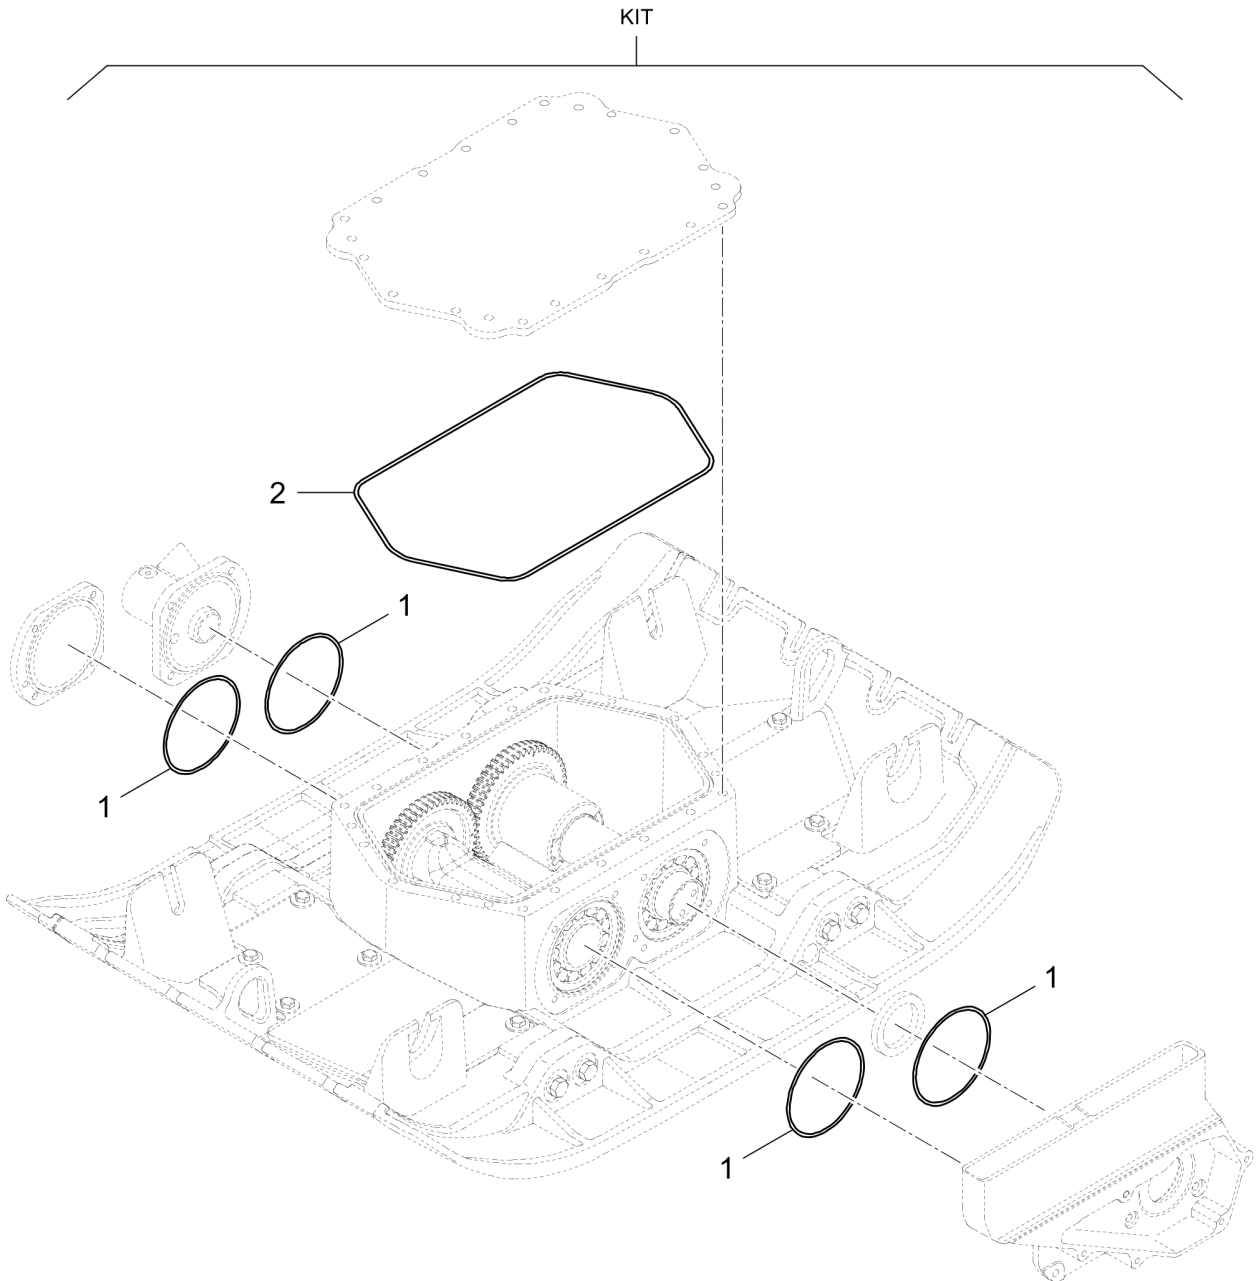

Service, repair and wear part kits 4812071052 Seal kit, exciter unit

Reversible Plate DRP40DX

Item	Part No.	Qty	Name	SN INFO
KIT	4812071052	1	Seal kit, exciter unit	
1	DL06220994	4	Loop ring	
2	DL06223305	1	Loop ring