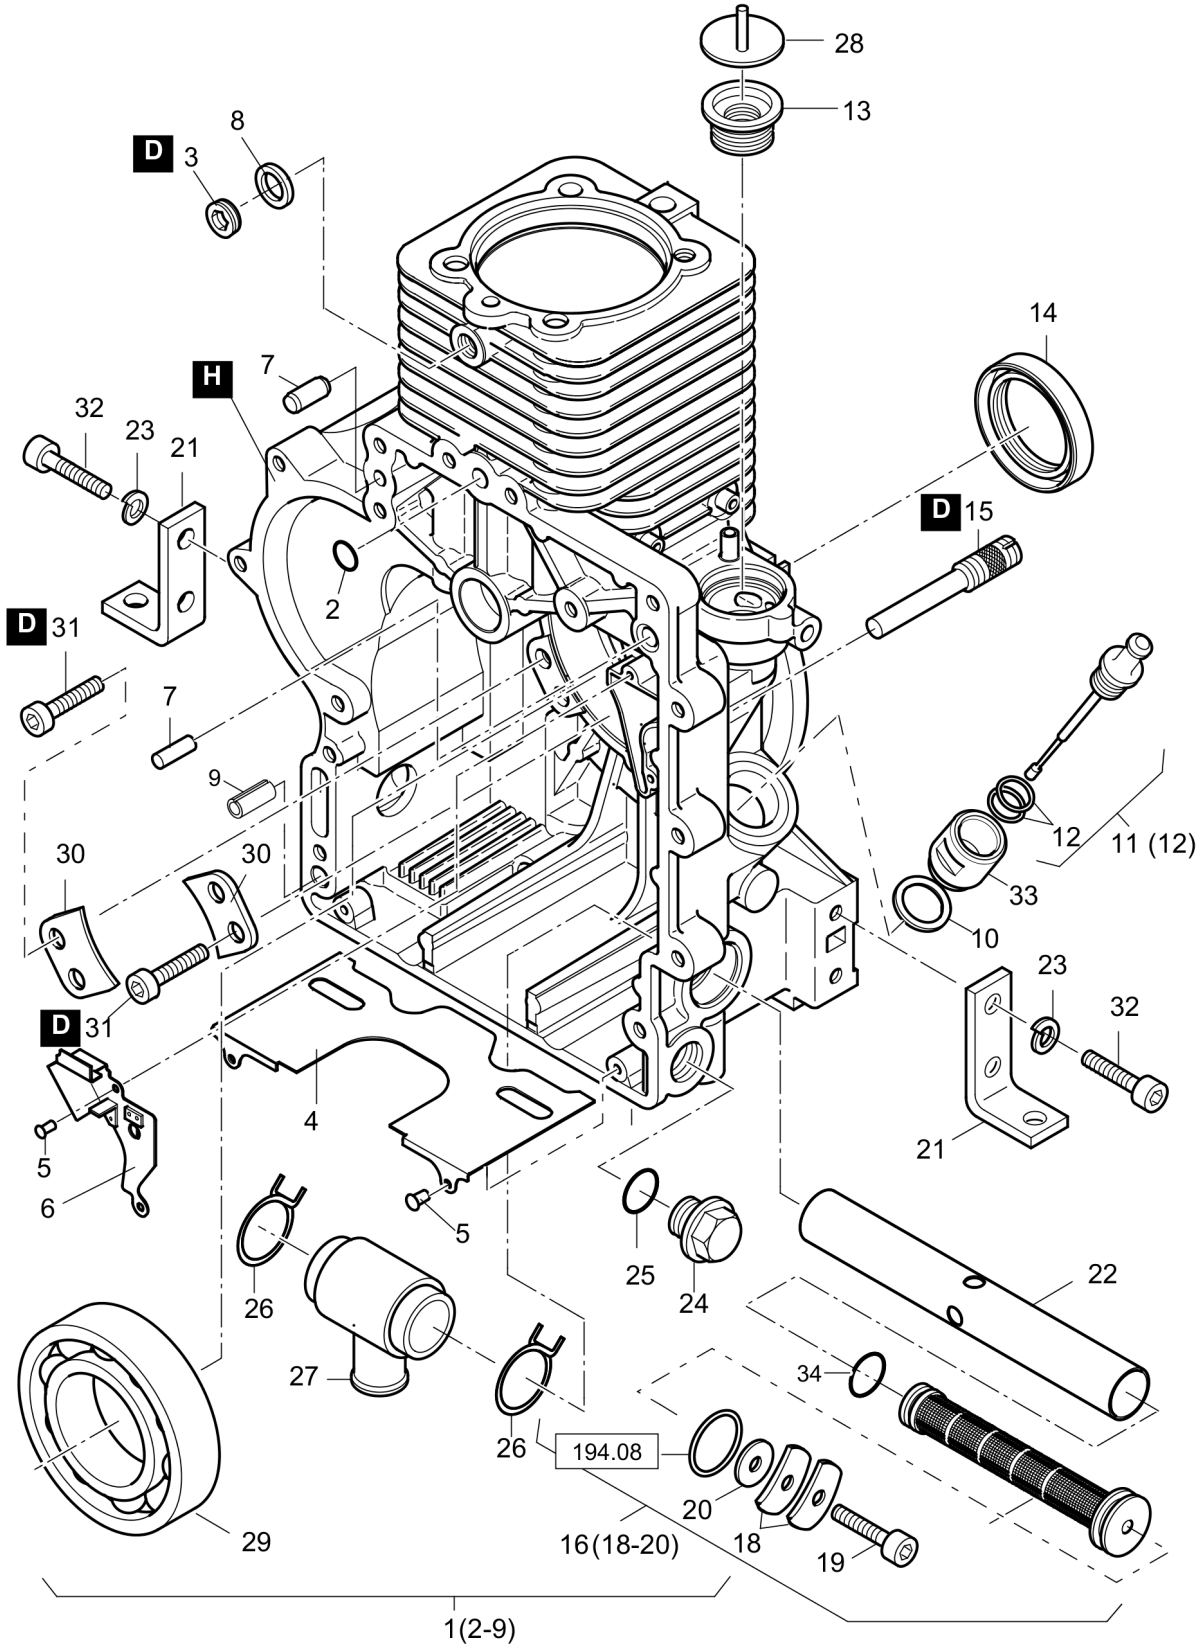

11.01

Refer to Parts Online for the most up to date information. The printed information might be outdated.
Tue Feb 14 13:40:09 UTC 2023

Reversible Plate DRP40DX

Item	Part No.	Qty	Name	SN INFO
1	DL05720870	1	Crankcase	
2	DL06220082	1	Loop ring	
3	DL07621010	1	Screw plug	
4	DL05724232	1	Air guide	
5	DL05728105	4	Rivet,blind	
6	DL05720871	1	Cover plate	
7	DL05723458	2	Pin,cylindric	
8	DL09331088	1	Sealing ring	
9	DL05720894	1	Dowel pin	
10	DL05728114	1	Sealing ring	
11	DL05720872	1	Oil dip stick	
12	DL06220019	2	Loop ring	
13	DL05722512	1	Membrane	
14	DL05724236	1	Radial seal	
15	DL05724479	1	Tapped pin	
16	DL05720023	1	Oil filter	
18	DL05728122	2	Spring	
19	DL07230605	1	Socket-head cap screw	
20	DL05728304	8	Washer	
21	DL05724240	4	Engine bracket	
22	DL05724241	1	Housing	
23	DL06270011	8	Spring washer	
24	DL07632216	1	Magnetic plug	
25	DL09331198	1	Sealing ring	
26	DL05722090	2	Hose clip	
27	DL05720047	1	T-piece	
28	DL05728120	1	Washer	
29	DL05724239	1	Bearing, ball	
30	DL05724235	3	Joint bar	
31	DL05720142	6	Socket-head cap screw	
32	DL05720895	8	Cylinder head bolt	
33	DL08821331	1	Connecting piece	
34	DL05720947	1	O-ring	
D	DL00978006	1,00	Screw lock, middle strength	
H	DL00970017	1	Sealing compound	
194.08	DL92492452_00		Service kit	

Refer to Parts Online for the most up to date information. The printed information might be outdated.

Tue Feb 14 13:40:09 UTC 2023