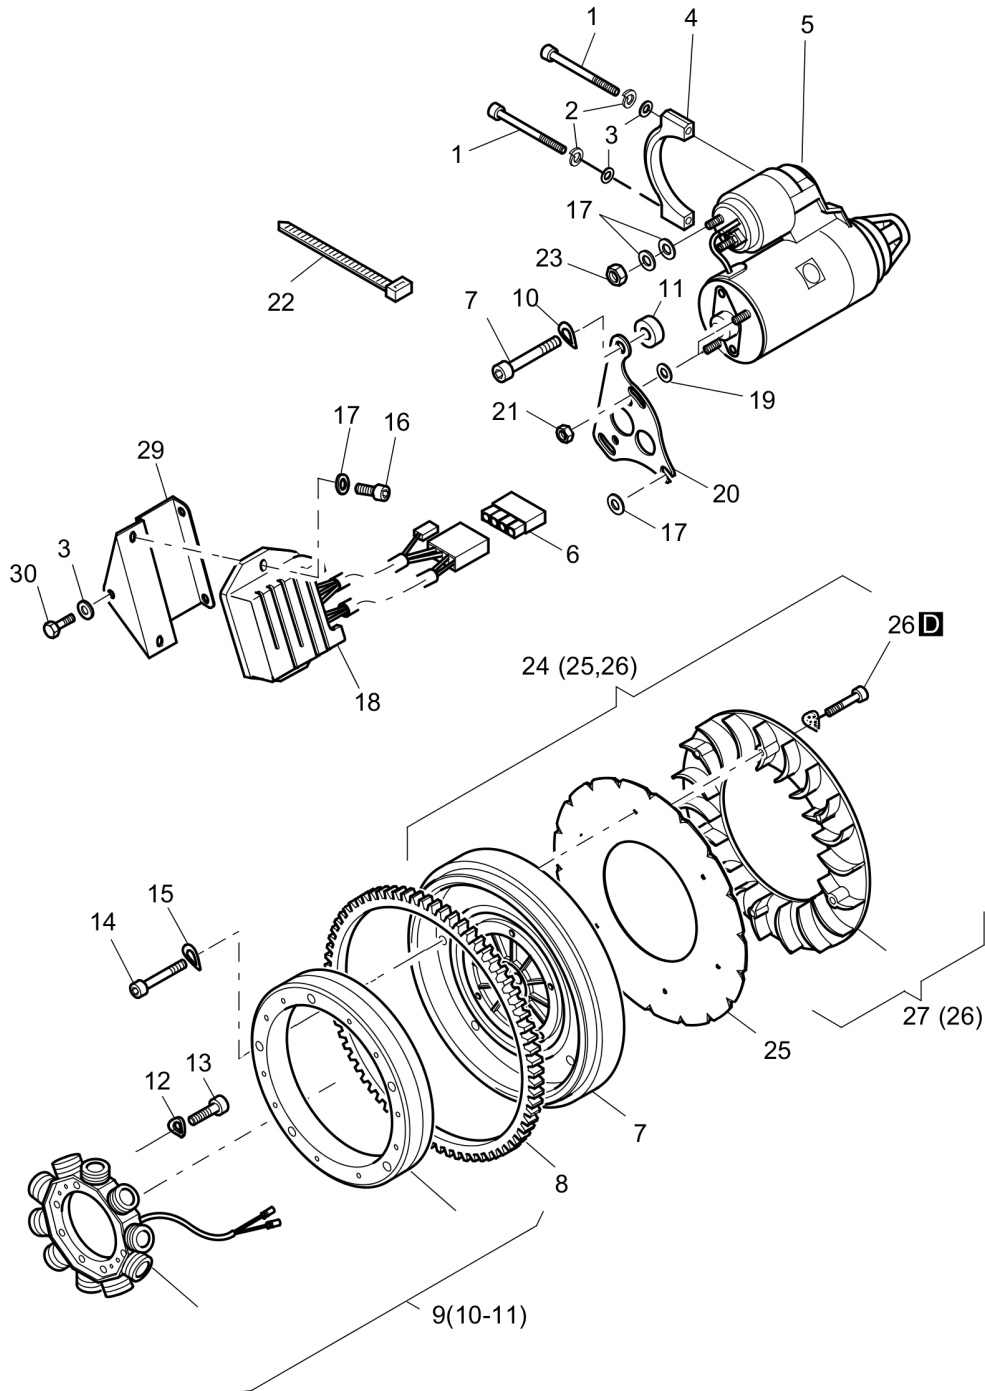

11.34

Refer to Parts Online for the most up to date information. The printed information might be outdated.
Tue Feb 14 13:40:17 UTC 2023

Reversible Plate DRP40DX

Item	Part No.	Qty	Name	SN INFO
1	DL05724381	2	Socket-head cap screw	
2	DL08720611	2	Spring washer	
3	DL08510612	2	Washer	
4	DL05728383	1	Bow	
5	DL05724382	1	Starter, 12V, 1.0kW	
6	DL05722047	1	Plug	
7	DL07230838	1	Socket-head cap screw	
8	DL05724384	1	Ring gear	
9	DL05720162	1	Generator, 12V, 200W	
10	DL08641084	1	Spring washer	
11	DL05724386	1	Washer	
12	DL08641054	4	Spring washer	
13	DL05720604	4	Socket-head cap screw	
14	DL07240616	5	Socket-head cap screw	
15	DL08641064	5	Spring washer	
16	DL07230827	2	Socket-head cap screw	
17	DL08510817	6	Washer	
18	DL05720184	1	Regulator switch, 12V	
19	DL08621064	2	Washer	
20	DL05724388	1	Holder	
21	DL05720728	2	Hexagon nut	
22	DL05724389	3	Cable binder	
23	DL08120809	1	Hexagon nut	
24	DL05720161	1	Flywheel	
25	DL05720499	1	Washer	
26	DL05728583	6	Screw	
27	DL05720498	1	Blower ring	
29	DL05724387	1	Holder	
30	DL07140618	1	Hexagon bolt	
D	DL00978006	0.07	Screw lock, middle strength	

Refer to Parts Online for the most up to date information. The printed information might be outdated.

Tue Feb 14 13:40:17 UTC 2023