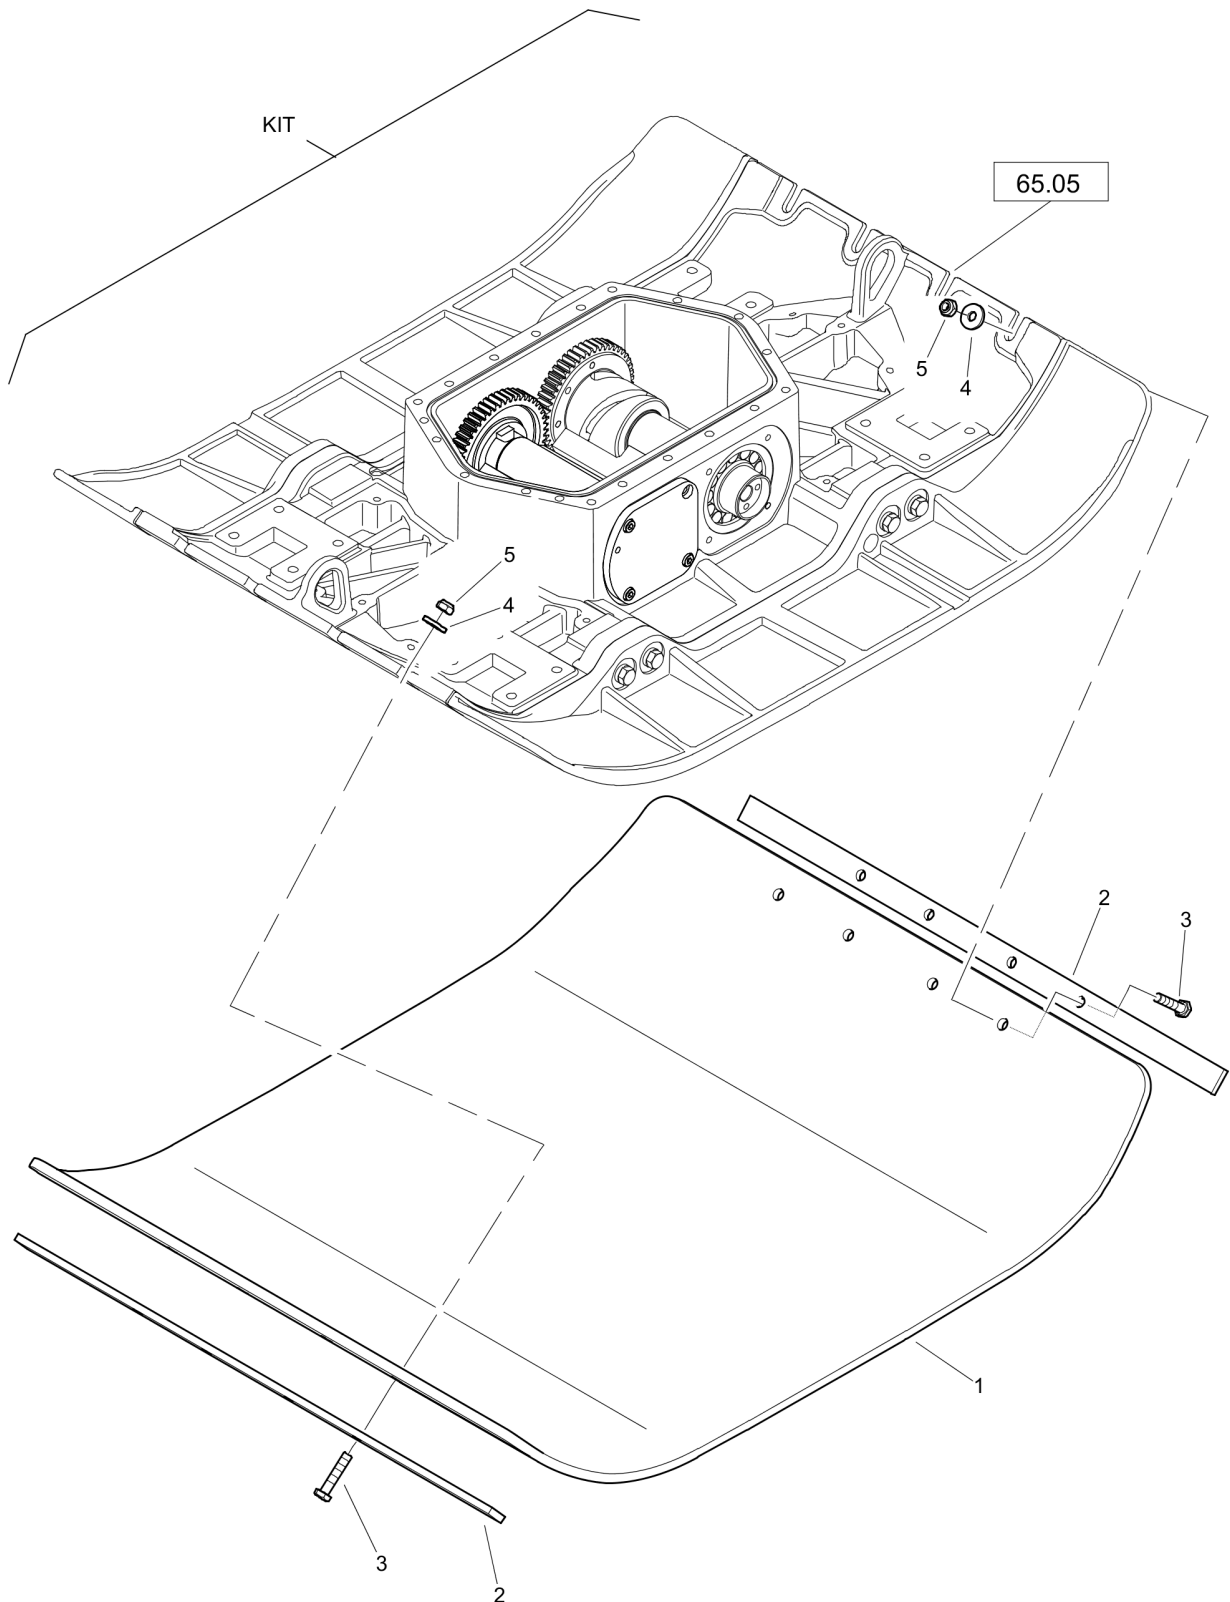

Field kits DL92401037_00 X5-Synthetic plate

165.01

Reversible Plate DRP40DX

Item	Part No.	Qty	Name	SN INFO
KIT	DL92401037	1	X5-Synthetic plate	
1	DL69003274	1	Plastic plate	
2	DL69003098	2	Flat steel	
3	DL07141044	8	Hexagon bolt	
4	DL08501028	8	Washer	
5	DL08131016	8	Safety nut	
65.05			Base Plate