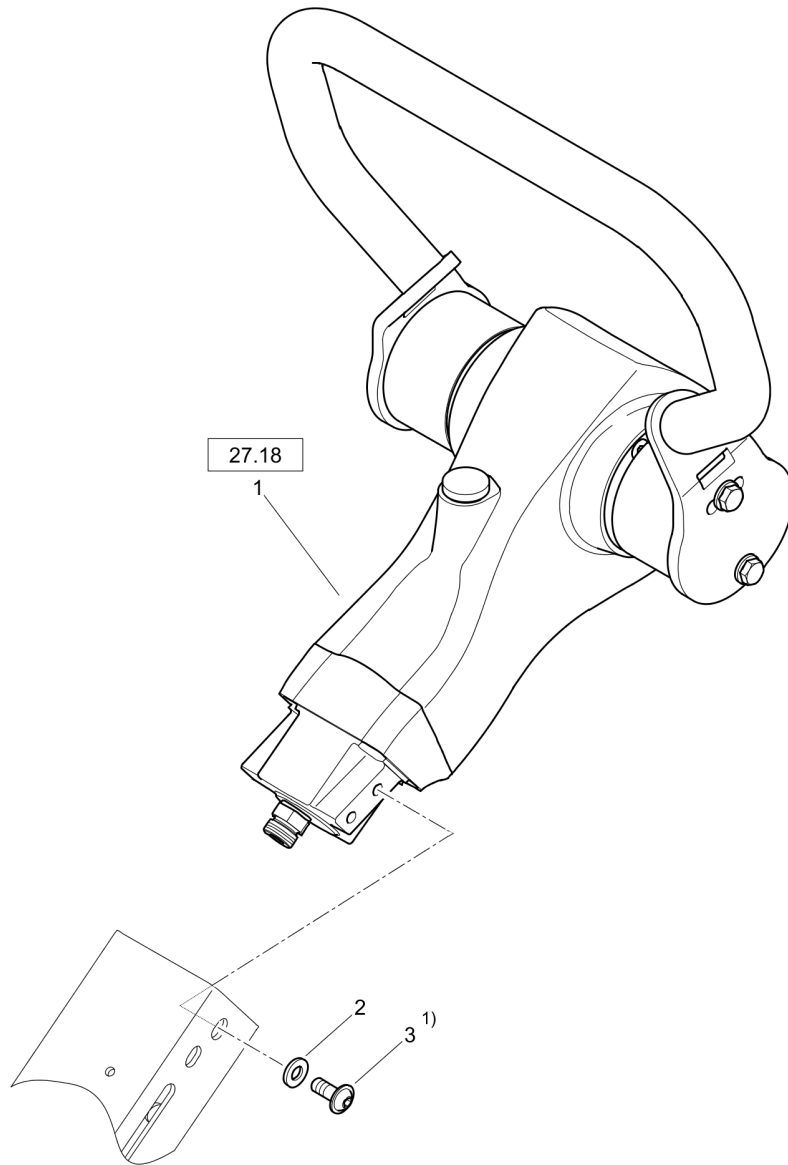

Refer to Parts Online for the most up to date information. The printed information might be outdated.

Tue Feb 14 13:40:24 UTC 2023

1) Anziehdrehmoment 25 Nm
Tightening torque 25 Nm

27.01

Reversible Plate DRP40DX