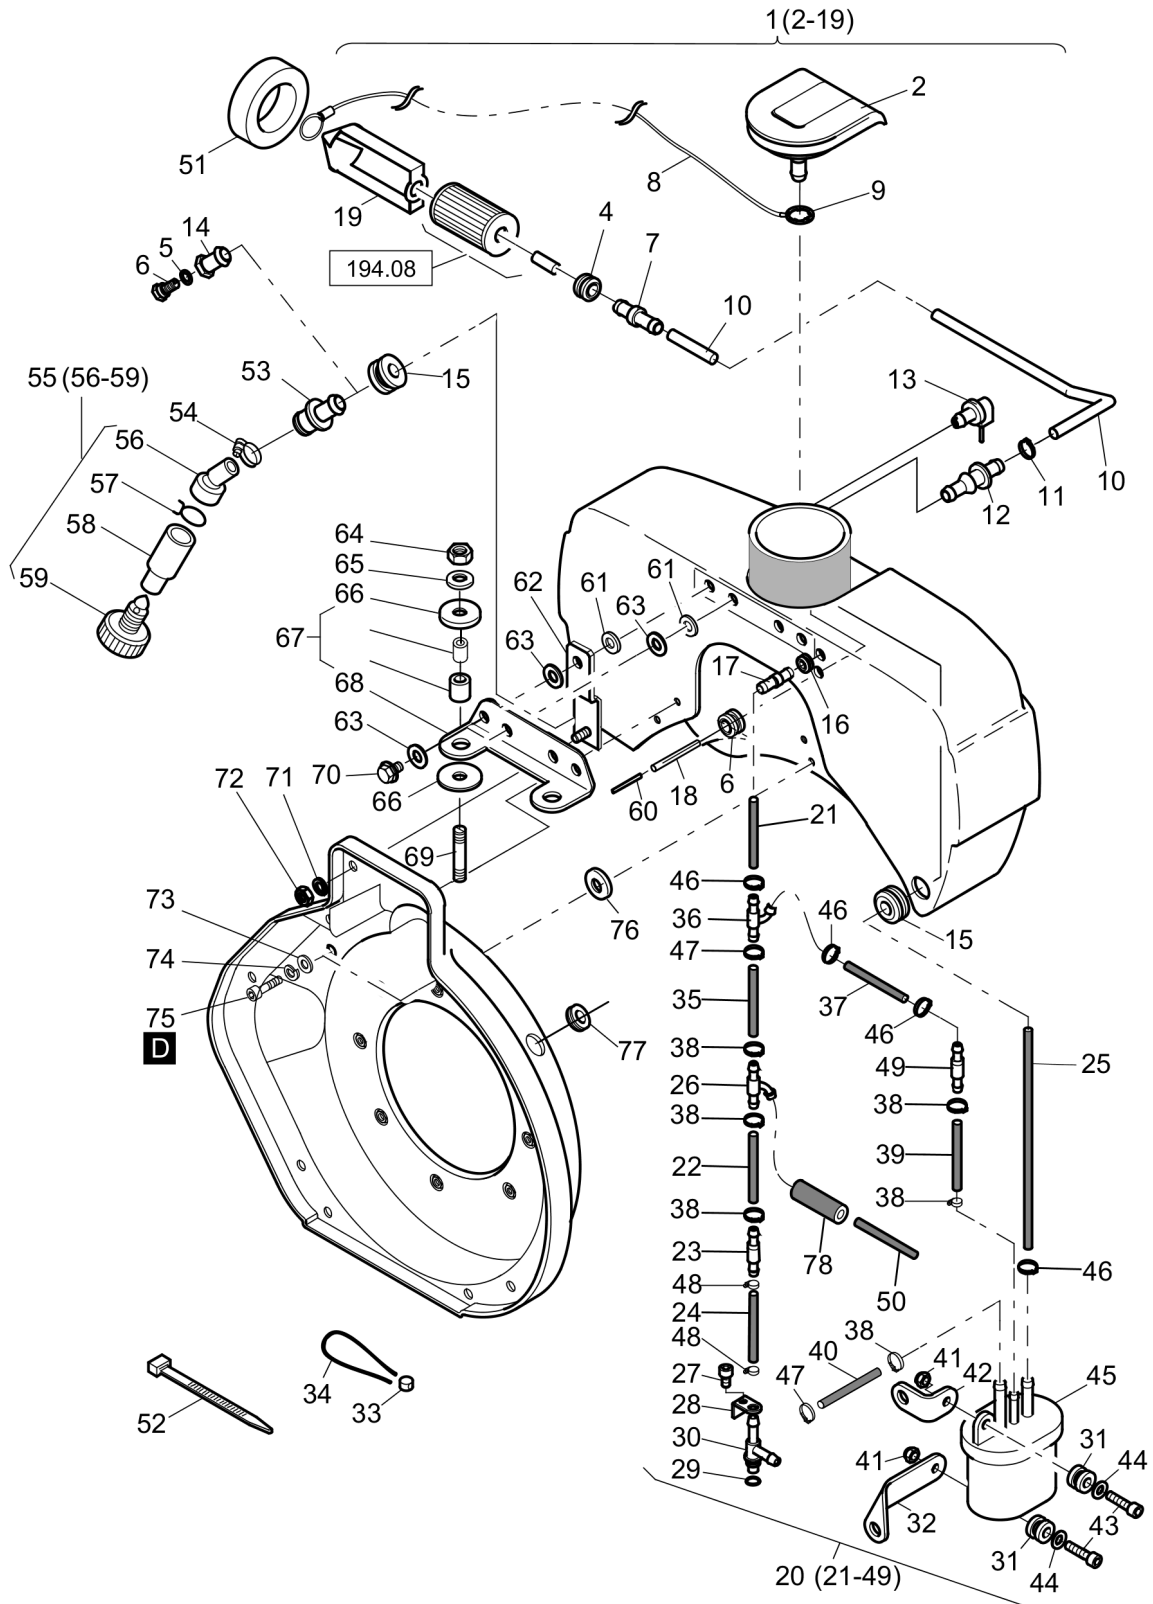

11.21

Refer to Parts Online for the most up to date information. The printed information might be outdated.
Tue Feb 14 13:40:14 UTC 2023

Reversible Plate DRP40DX

Item	Part No.	Qty	Name	SN INFO
1	DL05720719	1	Fuel tank	
2	DL05728313	1	Tank lock	
4	DL05728327	2	Rubber grommet	
5	DL09331628	1	Sealing ring	
6	DL05726802	1	Bleeder screw	
7	DL05728039	1	Nipple	
8	DL05728037	1	Retaining band, ca. 440mm	
9	DL05728036	1	Retainer ring	
10	DL05720154	1	Fuel hose	
11	DL05728344	1	Hose clip	
12	DL05728038	1	Nipple	
13	DL05728318	1	Ventilation valve	
14	DL05728041	1	Nipple	
15	DL05728322	2	Rubber grommet	
16	DL05728326	1	Rubber grommet	
17	DL05728045	1	Nipple	
18	DL05724297	1	Bleeding tube	
19	DL05720270	1	Holder	
20	DL05720720	1	Fuel pipe	
21	DL05720155	1	Fuel hose	
22	DL05720156	1	Fuel hose	
23	DL05728325	1	Ventilation valve	
24	DL05720543	1	Fuel pipe	
25	DL05720386	1	Fuel pipe	
26	DL05728042	1	Hose nipple	
27	DL07230525	1	Socket-head cap screw	
28	DL05720542	1	Hold-down	
29	DL06220078	1	Loop ring	
30	DL05720077	1	Nipple	
31	DL05720579	2	Rubber grommet	
32	DL05720594	1	Angle	
33	DL05722630	1	Lead seal	
34	DL05722631	1	Lead seal wire	
35	DL05720679	1	Fuel pipe	
36	DL05728619	1	Hose nipple	
37	DL05720155	1	Fuel hose	
38	DL05720677	6	Hose clip	

Refer to Parts Online for the most up to date information. The printed information might be outdated.

Tue Feb 14 13:40:14 UTC 2023