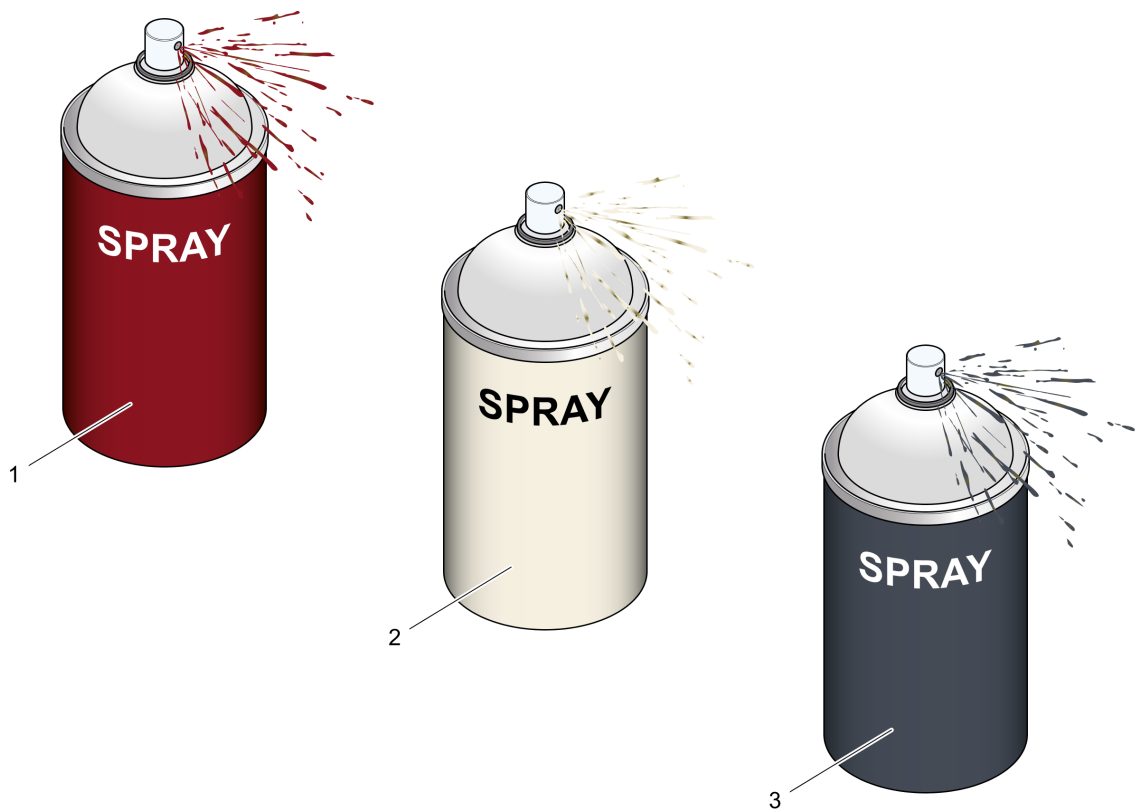

Reversible Plate DRP40DX

Item	Part No.	Qty	Name	SN INFO
1	4812215512	1	Dynapac color, red	
2	4812215516	1	Dynapac color, white	
3	4812071005	1	Dynapac color, grey