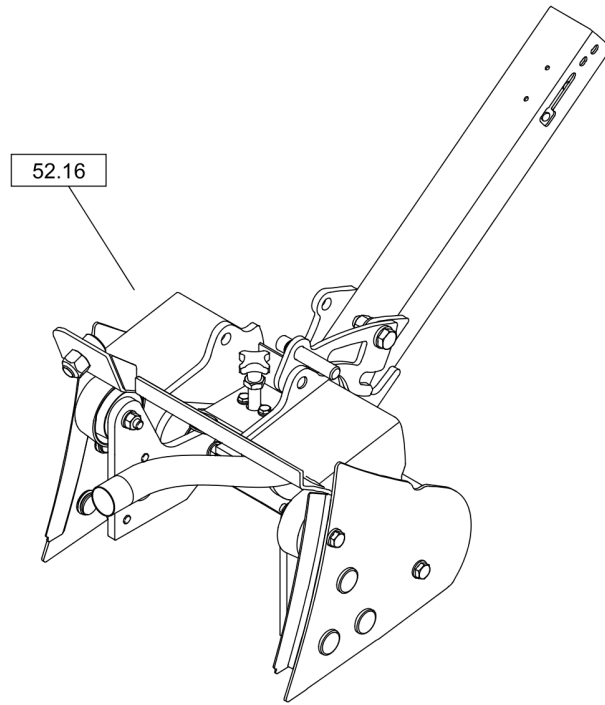

50 Frame DL69200086_00_050_DRP40DX-55 Frame with Attachment Parts

Reversible Plate DRP40DX

Item	Part No.	Qty	Name	SN INFO
52.16	DL92410082_00		Steering Handle	
53.28	DL92410102_00		Protection hood	
53.96	DL69121098_00		Flap,assembled	
53.97	DL69120833_00		Single-point suspens.,assembled	

Refer to Parts Online for the most up to date information. The printed information might be outdated.

Tue Feb 14 13:40:28 UTC 2023