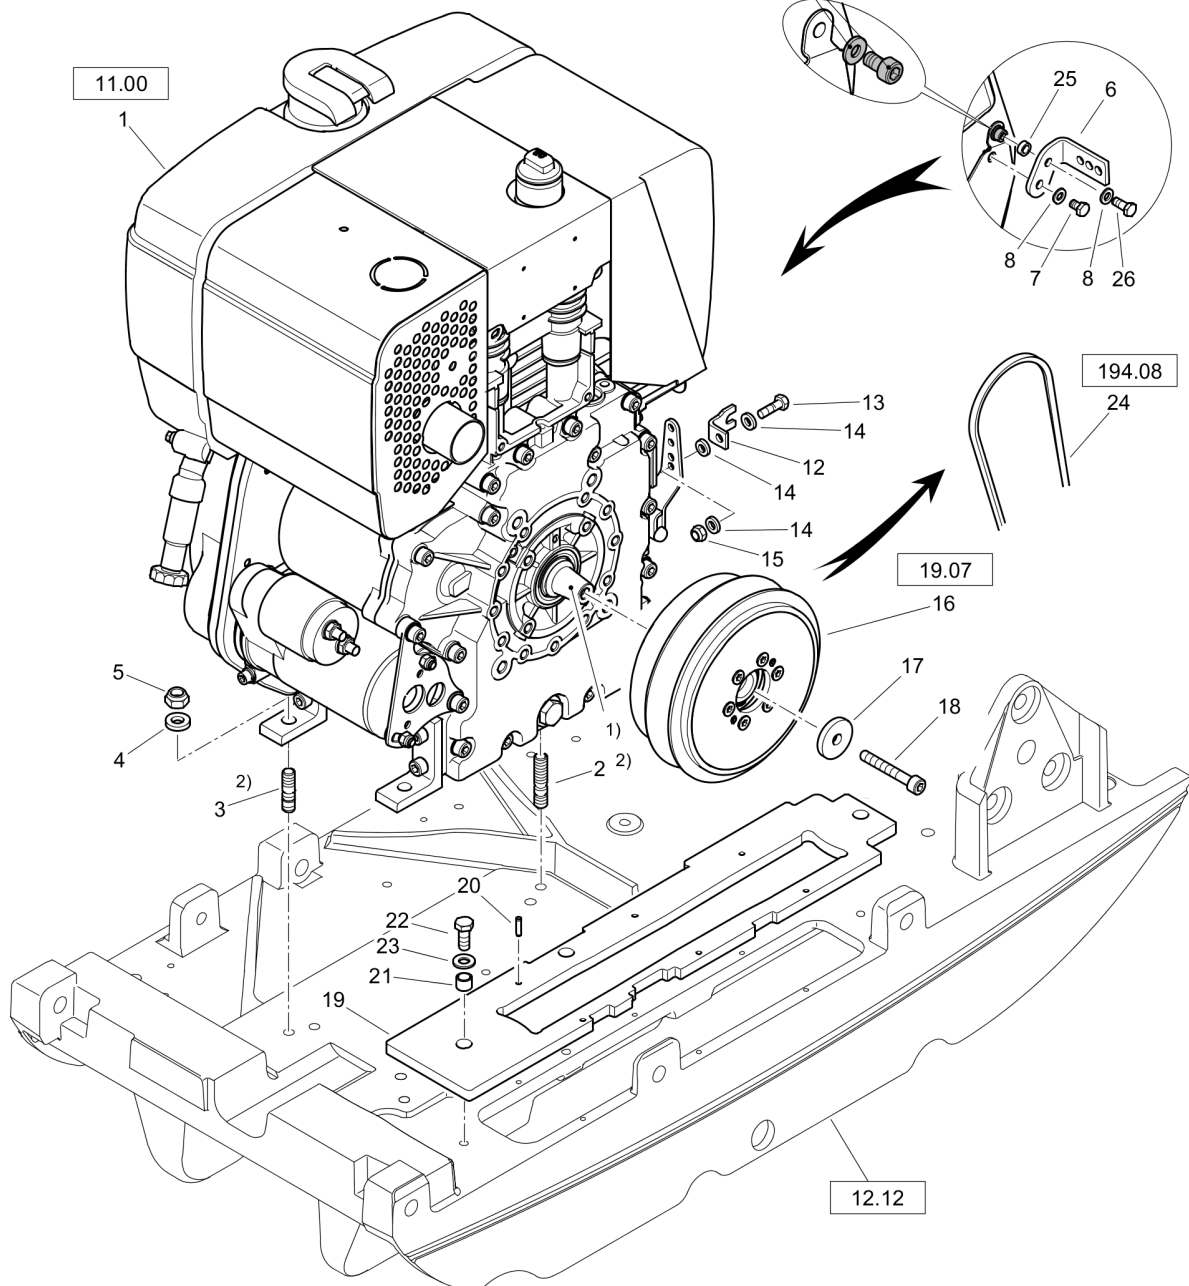

Reversible Plate DRP40DX

Item	Part No.	Qty	Name	SN INFO
1	DL69030357	1	Engine carrier	
2	DL06128800	4	Rubber buffer	
3	DL07231619	4	Socket-head cap screw	
4	DL08511730	4	Washer	
5	DL08251620	4	Domed cap nut	
6	DL08752170	4	Spring washer	
7	DL48230106	4	Shim	
8	DL69030261	1	Insulating mat	
9	DL07140824	7	Hexagon bolt	
10	DL08510840	7	Disc	
11	DL69040291	7	Sleeve	

Refer to Parts Online for the most up to date information. The printed information might be outdated.

Tue Feb 14 13:40:21 UTC 2023

1) Konus fett / ölfrei montiert
  install cone grease /oil free
2) Anziehdrehmoment 15 Nm
  Tightening torque 15 Nm

Zylinderschraube und Scheibe entfernen
Remove the cylinder head screw with washer