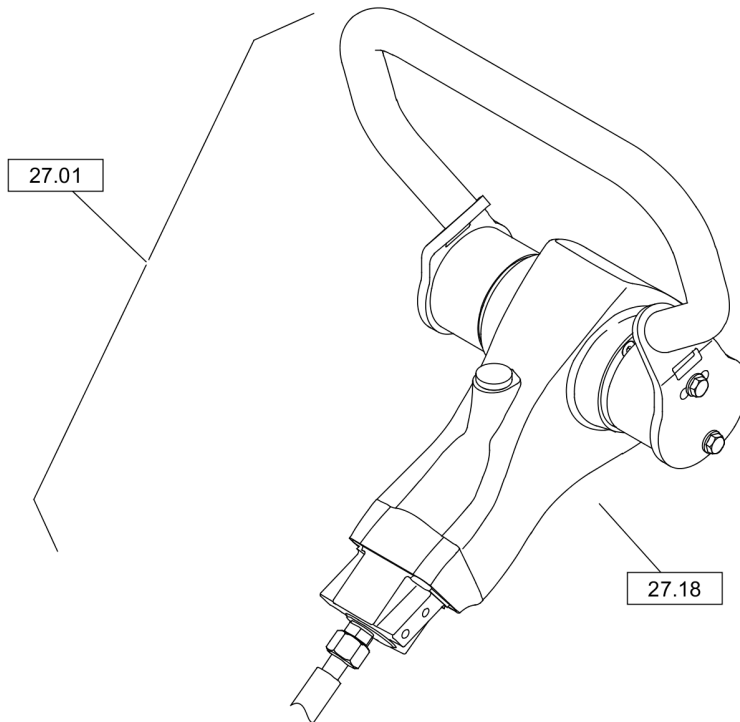

20 Transmission DL69200084_00_020_DRP40DX-55 Power Transmission / Actuation

Reversible Plate DRP40DX

Item	Part No.	Qty	Name	SN INFO
27.01	DL92410085_00		Travel Actuation	
27.09	DL69100084_01		Throttle Control	
27.18	DL92410107_00		Steering rod head, assembled	

Refer to Parts Online for the most up to date information. The printed information might be outdated.

Tue Feb 14 13:40:24 UTC 2023