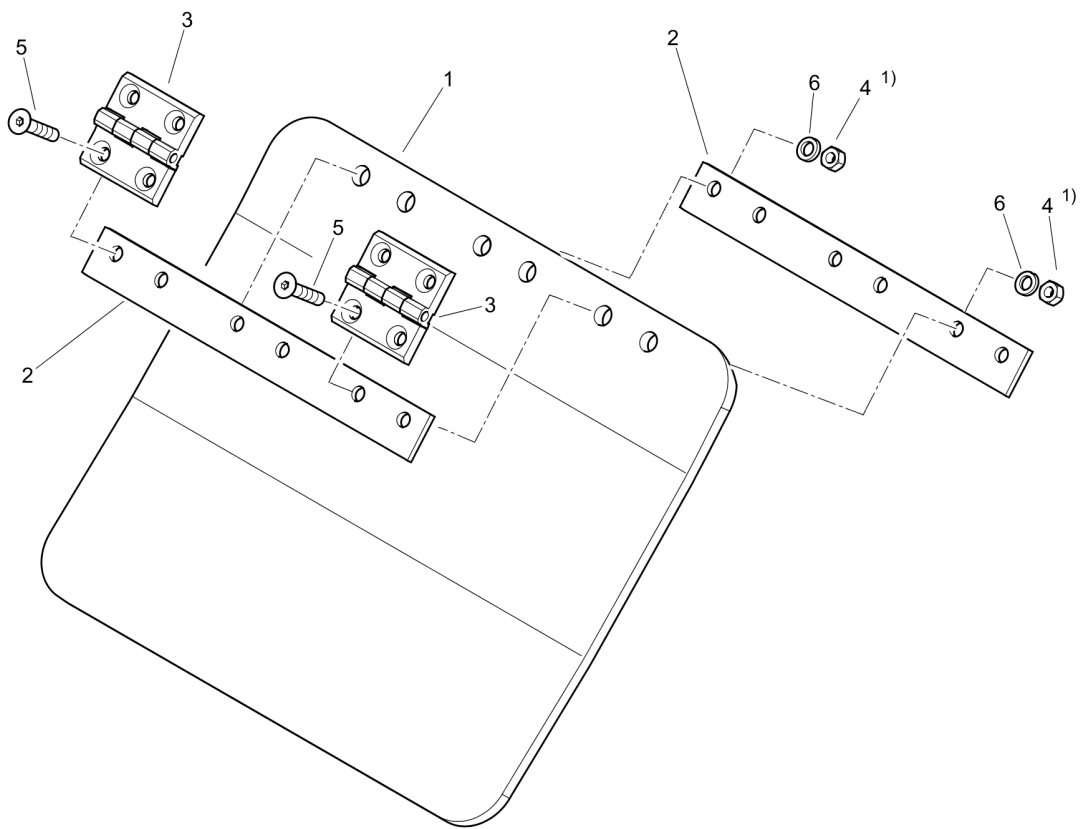

1) Anziehdrehmoment 3 Nm
Tightening torque 3 Nm

53.96

Reversible Plate DRP40DX

Item	Part No.	Qty	Name	SN INFO
1	DL69120141	1	Cover plate	
2	DL69120118	2	Strip steel	
3	DL05939180	2	Hinge	
4	DL08130508	4	Safety nut	
5	DL07320523	4	Countersunk screw	
6	DL08510511	4	Washer	

Refer to Parts Online for the most up to date information. The printed information might be outdated.

Tue Feb 14 13:40:31 UTC 2023