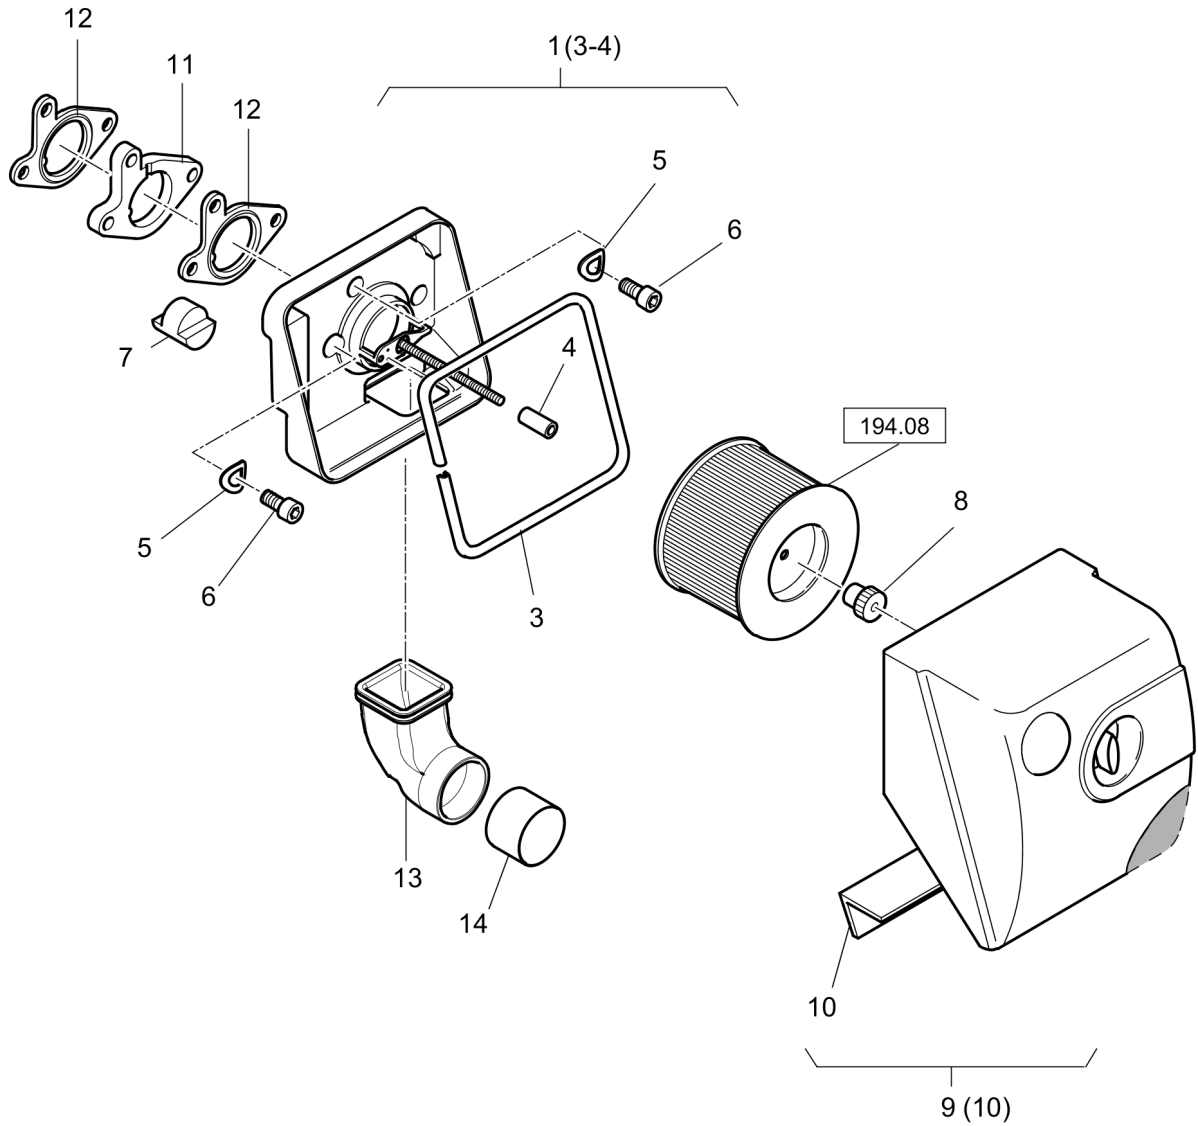

11.48

Reversible Plate DRP40DX

Item	Part No.	Qty	Name	SN INFO
1		1	Service kit	

Refer to Parts Online for the most up to date information. The printed information might be outdated.

Tue Feb 14 13:40:19 UTC 2023