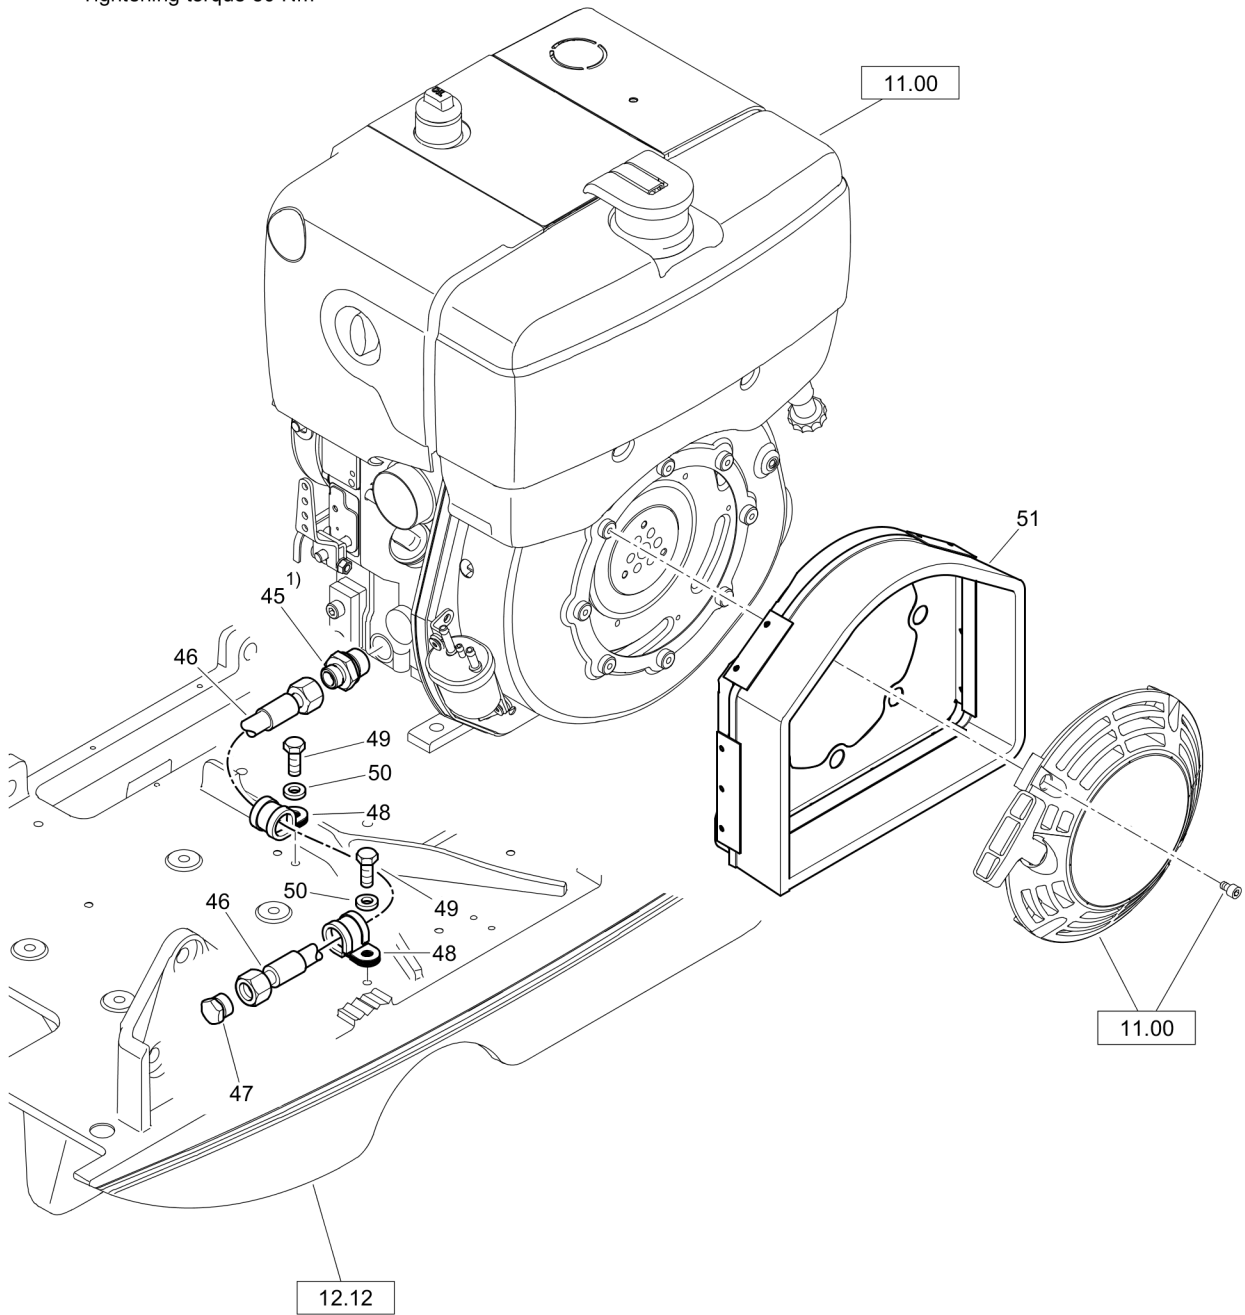

2) Anziehdrehmoment 35 Nm
 Tightening torque 35Nm

12.13/2

1) Anziehdrehmoment 50 Nm
 Tightening torque 50 Nm

12.13/3

Reversible Plate DRP40DX

Item	Part No.	Qty	Name	SN INFO
1	DL05706449	1	Diesel engine	
2	DL07591018	1	Pin screw	
3	DL07591008	3	Pin screw	
4	DL08511021	4	Washer	
5	DL08131016	4	Safety nut	
6	DL69040459	1	Holder	
7	DL07140618	1	Hexagon bolt	
8	DL08510612	2	Washer	
12	DL69040432	1	Holder	
13	DL07140633	1	Hexagon bolt	
14	DL08510612	3	Washer	
15	DL08130611	1	Safety nut	
16	DL05650159	1	Centrifugal clutch	
17	DL69040261	1	Washer	
18	DL07230842	1	Socket-head cap screw	
19	DL69040366	1	Seal	
20	DL09160406	6	Dowel pin	
21	DL69040291	3	Sleeve	
22	DL07140824	3	Hexagon bolt	
23	DL08510817	3	Washer	
24	DL92410586	1	V-belt	
25	DL87130224	1	Spacer sleeve	
26	DL07140633	1	Hexagon bolt	
27	DL07140824	1	Hexagon bolt	
28	DL08510817	2	Washer	
29	DL08130813	1	Safety nut	
30	DL69040573	1	V-belt guard	
31	DL07141017	4	Hexagon bolt	
32	DL69040426	1	Discharge air duct	
33	DL07140626	2	Hexagon bolt	
34	DL08510612	4	Washer	
35	DL08130611	2	Safety nut	
36	DL07590602	2	Pin screw	
37	DL08621064	2	Washer	
38	DL08130611	2	Safety nut	
39	DL08590617	3	Washer	
40	DL69040333	1	Cover	