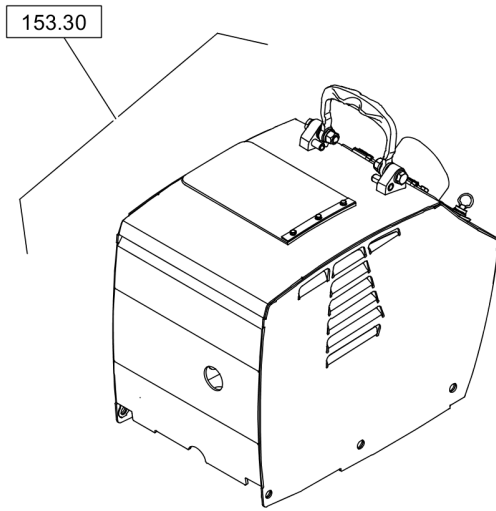

Reversible Plate DRP40DX

Item	Part No.	Qty	Name	SN INFO
1	DL00832746	1	Decal,operation	
2	DL00832654	1	Decal,indication	
3	DL00830085	1	Decal,operation	
4	DL00830066	1	Decal,operation	
5	DL00832900	1	Decal,indication	
6	DL00832901	1	Decal,indication	
7	DL00831289	1	Decal,maintenance instr.	
8	DL00833653	1	Decal,indication	
9	DL92410426	1	Type designation	
10	DL92410303	1	Decal	
11.00	-		Diesel engine	

Refer to Parts Online for the most up to date information. The printed information might be outdated.

Tue Feb 14 13:40:40 UTC 2023

110 Options DL92400055_00_110_DRP40DX-55 Special Equipment