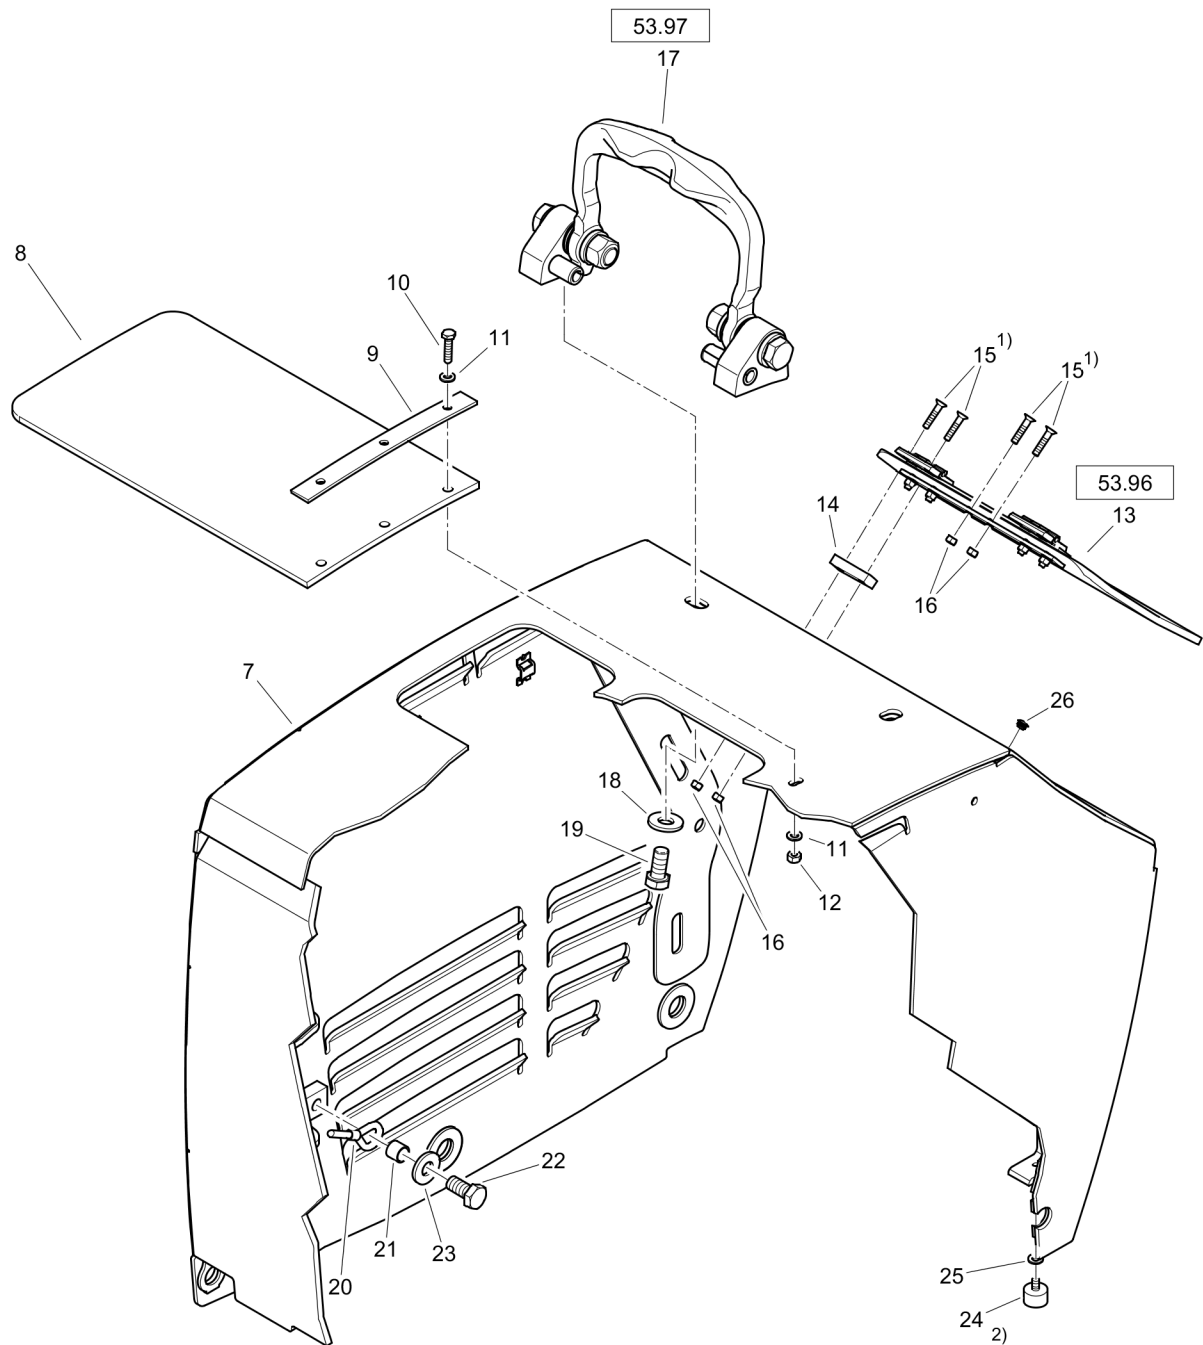

1) Anziehdrehmoment 3 Nm
  Tightening torque 3 Nm
2) Anziehdrehmoment 6 Nm
  Tightening torque 6 Nm

53.28/2

Reversible Plate DRP40DX

Item	Part No.	Qty	Name	SN INFO
2	DL07141631	6	Hexagon bolt	
3	DL08511732	6	Washer	
4	DL70060114	1	Sleeve	
5	DL07141224	1	Hexagon bolt	
6	DL08752130	1	Spring washer	
7	DL69121071	1	Hood	
8	DL69121072	1	Cover plate	
9	DL69120122	1	Strip steel	
10	DL07140641	3	Hexagon bolt	
11	DL08510612	6	Washer	
12	DL08130611	3	Safety nut	
13	DL69121098	1	Flap,assembled	
14	DL69120111	2	Flat steel	
15	DL07320523	6	Countersunk screw	
16	DL08130508	6	Safety nut	
17	DL69120833	1	Single-point suspens.,assembled	
18	DL08752130	2	Spring washer	
19	DL07141224	2	Hexagon bolt	
20	DL69120127	1	Rope	
21	DL70060114	1	Sleeve	
22	DL07141224	1	Hexagon bolt	
23	DL08752130	1	Spring washer	
24	DL06140945	1	Stop buffer	
25	DL08510612	1	Washer	
26	DL06510215	1	Plug	
12.12			Engine Carrier	

Refer to Parts Online for the most up to date information. The printed information might be outdated.

Tue Feb 14 13:40:31 UTC 2023