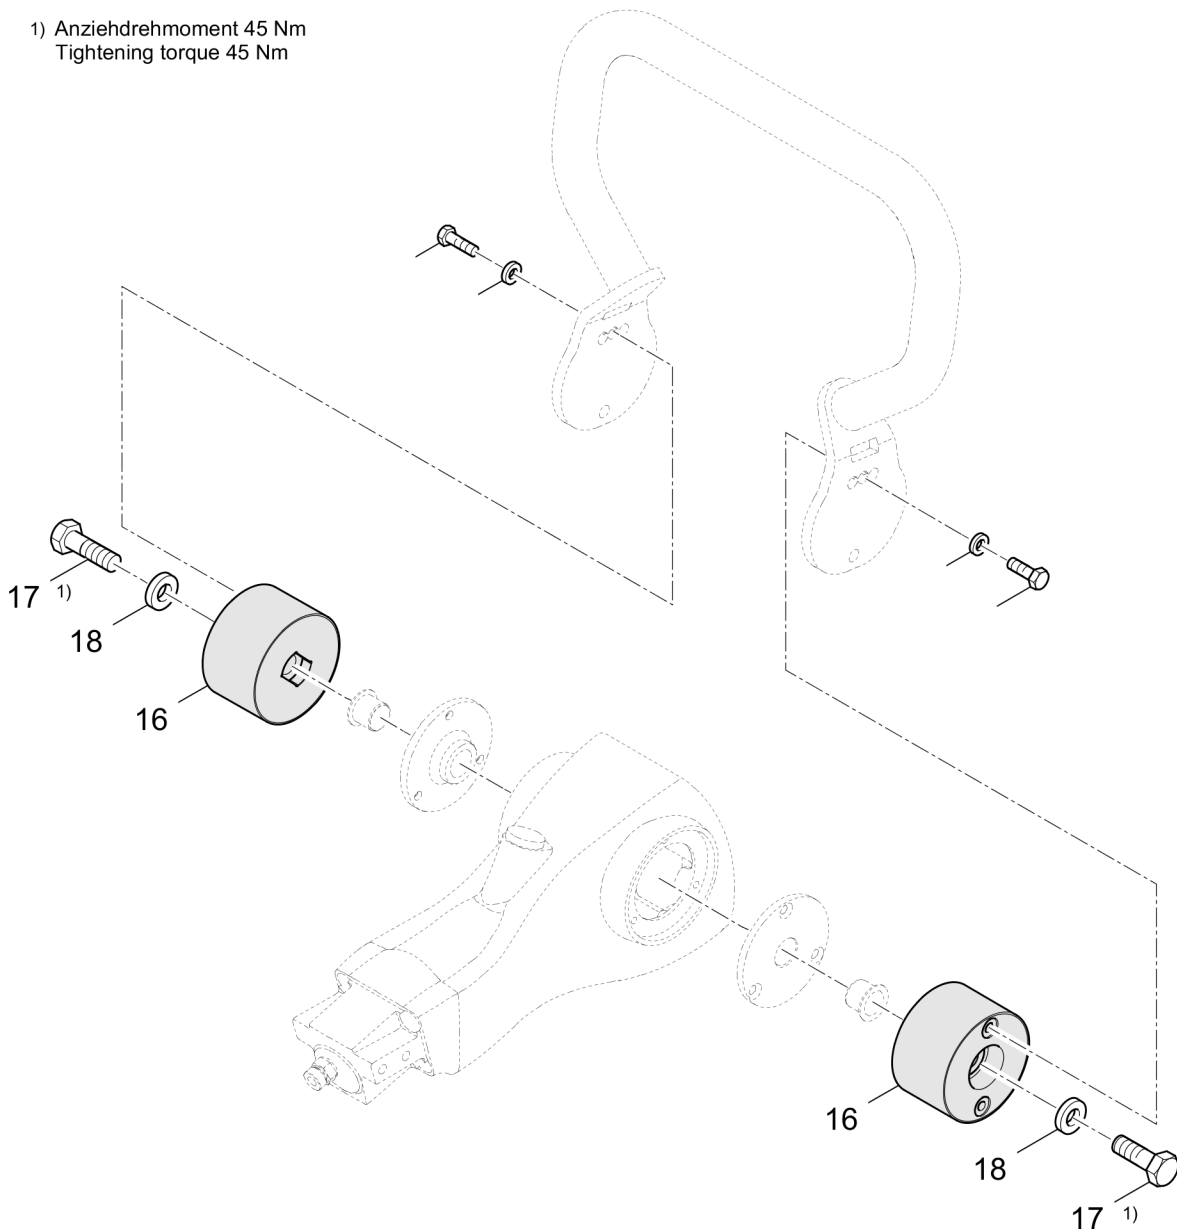

Tue Feb 14 13:39:57 UTC 2023

KIT

1) Anziehdrehmoment 45 Nm
Tightening torque 45 Nm

Reversible Plate DRP40DX

Item	Part No.	Qty	Name	SN INFO
KIT	4812071048	1	Repair kit, shock-absorber	
1	DL06128800	4	Rubber buffer	
2	DL48230106	8	Shim	
3	DL08752170	4	Spring washer	
4	DL08251620	4	Domed cap nut	
5	DL07231619	4	Socket-head cap screw	
6	DL08511730	4	Washer	
7	DL06140945	1	Stop buffer	
8	DL06148083	4	Stop buffer	
9	DL06147115	1	Stop buffer	
10	DL08141620	2	Hexagon nut	
11	DL08510817	7	Washer	
12	DL07140824	6	Hexagon bolt	
13	DL06142915	1	Stop buffer	
14	DL08130813	1	Safety nut	
15	DL06140985	1	Stop buffer	
16	DL69110334	2	Rubber buffer	
17	DL07131210	2	Hexagon bolt	
18	DL08511324	2	Washer	