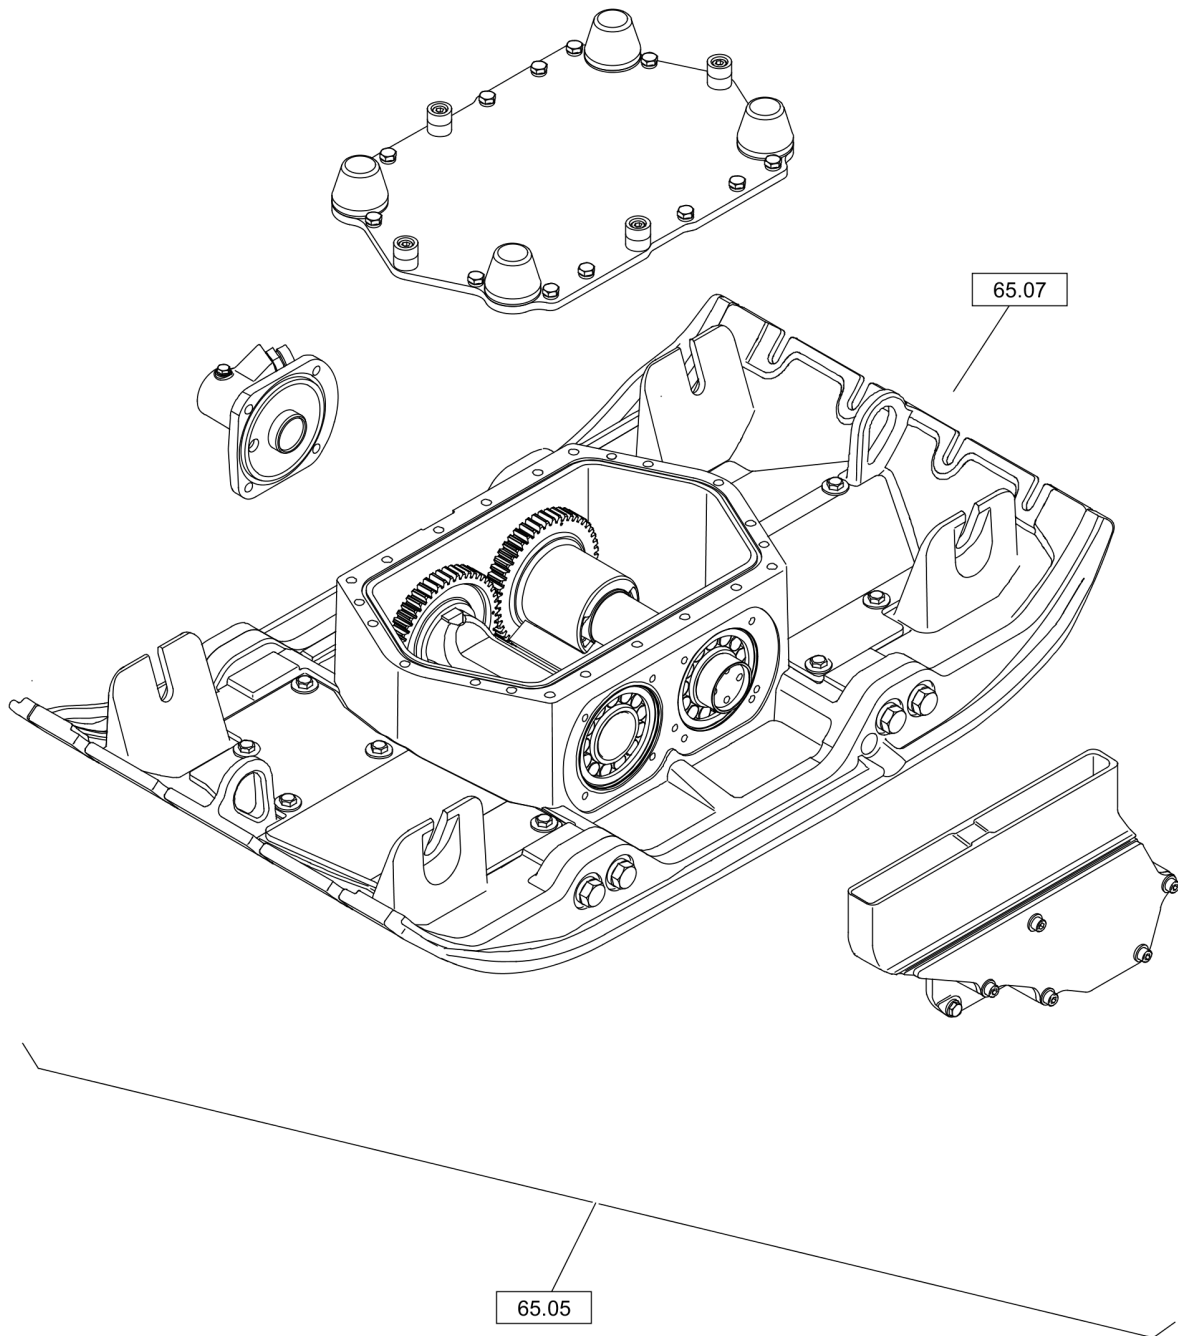

65 Plate DL69200086_00_065_DRP40DX-55 Plate / Foot

Reversible Plate DRP40DX

Item	Part No.	Qty	Name	SN INFO
65.05	DL69020065_01		Base Plate	
65.07	DL69020837_00		Base plate,assembled	

Refer to Parts Online for the most up to date information. The printed information might be outdated.

Tue Feb 14 13:40:33 UTC 2023