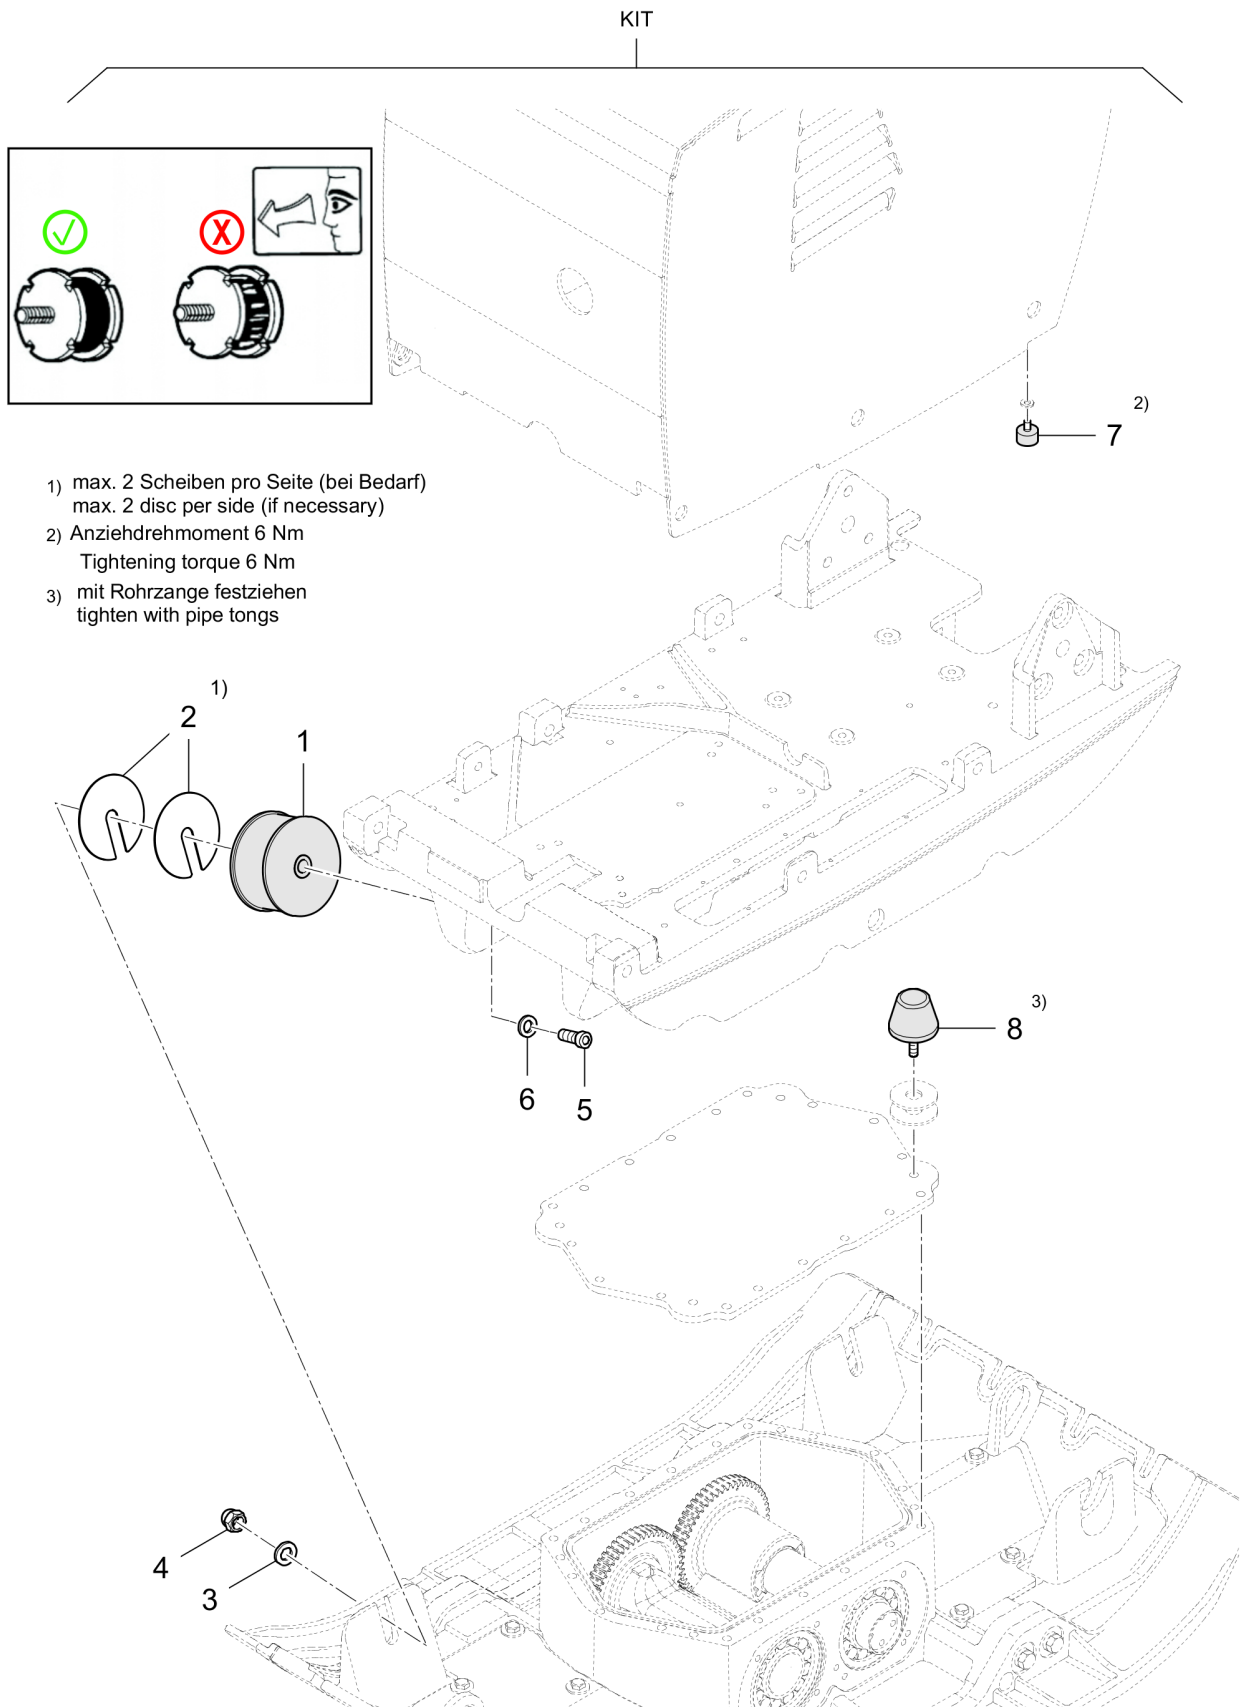

Reversible Plate DRP40DX

Item	Part No.	Qty	Name	SN INFO
1			Service, repair and wear part kits	
1.1	4812071048	1	Repair kit, shock-absorber	
1.2	4812071049	1	Repair kit, transmission	
1.3	4812064667	1	Repair kit, exciter unit	
1.4	4812071367	1	Repair kit, throttle unit	
1.5	4812071052	1	Seal kit, exciter unit	
1.6	DL92492452	1	Service kit	
2			Refurbishing kit	
2.1	4812071038	1	Refurbishing kit - covering	
2.2	4812064670	1	Refurbishing kit - decals	
2.3	-		Color Dynapac-Light	
3			Field kit	
3.1	DL92401028	1	X5-Synthetic plate	
3.2	DL92401036	1	X5-Synthetic plate	
3.3	DL92401037	1	X5-Synthetic plate	
3.4	DL92401033	1	X19-Attachment plate 2x150mm	
3.5	DL92401063	1	X4-Attachment Plate	
4	PNNA		Lubricants and operating substances	

Refer to Parts Online for the most up to date information. The printed information might be outdated.

Tue Feb 14 13:39:56 UTC 2023

Service, repair and wear part kits 4812071048 Repair kit, shock-absorber

Refer to Parts Online for the most up to date information. The printed information might be outdated.

Tue Feb 14 13:39:57 UTC 2023