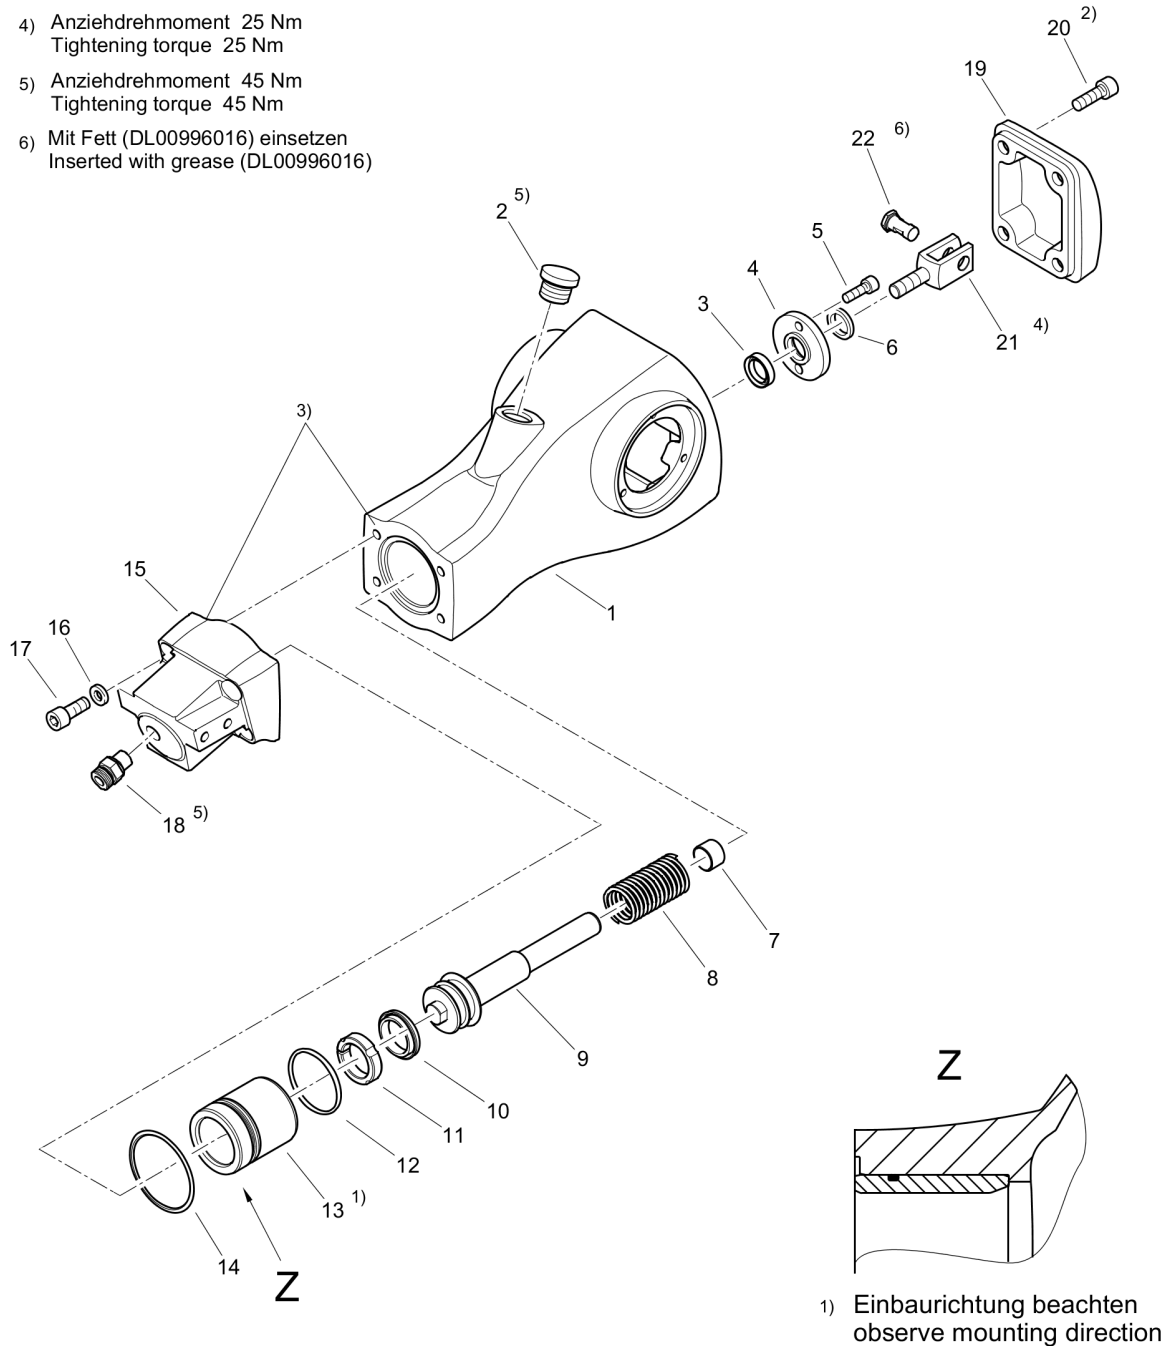

2) Anziehdrehmoment 10 Nm
  Tightening torque 10 Nm
3) Flächen mit Flächendichtung, niedrigfest (DL00970016) abdichten
  Surface sealed Gasketing, low strength (DL00970016)
4) Anziehdrehmoment 25 Nm
  Tightening torque 25 Nm
5) Anziehdrehmoment 45 Nm
  Tightening torque 45 Nm
6) Mit Fett (DL00996016) einsetzen
  Inserted with grease (DL00996016)

27.18/1