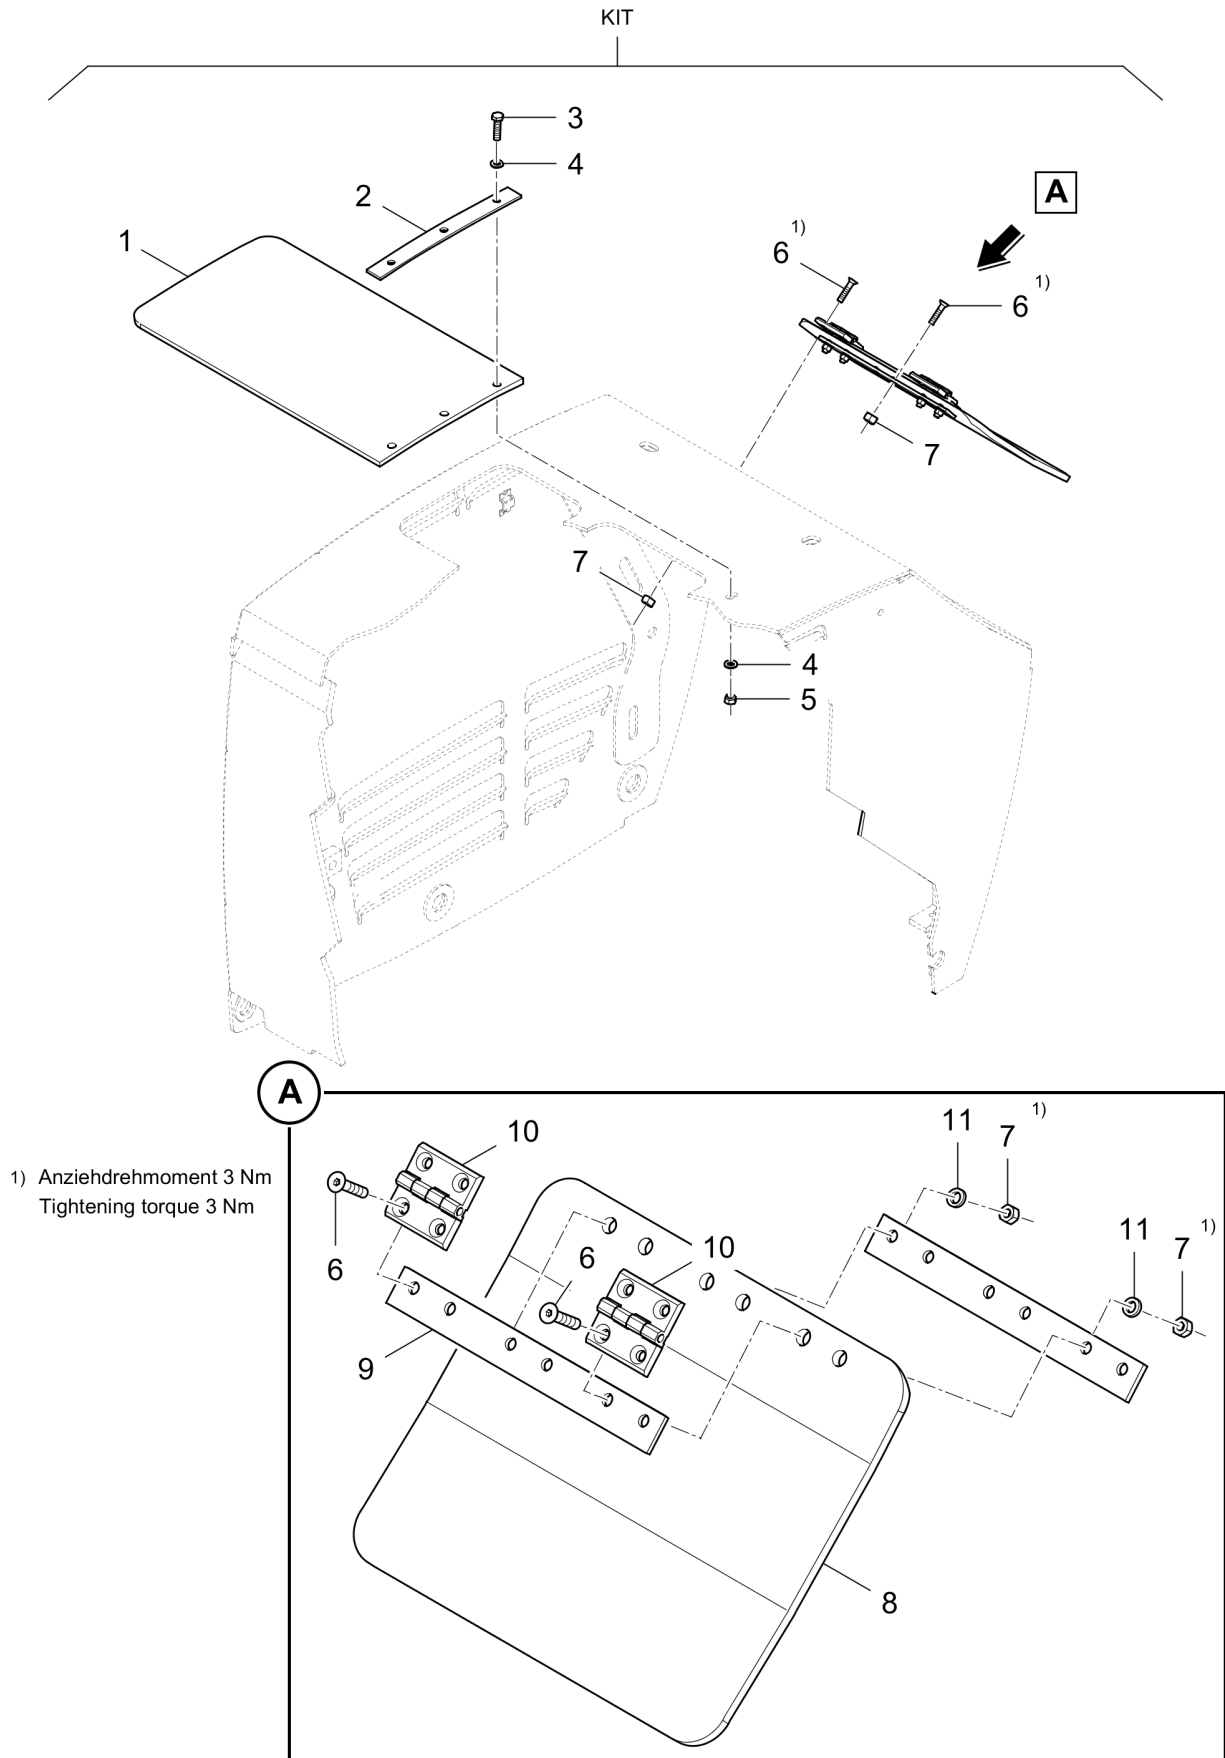

Refurbishing kits 4812071038 Refurbishing kit - covering

Refer to Parts Online for the most up to date information. The printed information might be outdated.

Tue Feb 14 13:40:01 UTC 2023

Reversible Plate DRP40DX

Item	Part No.	Qty	Name	SN INFO
KIT	4812071038	1	Refurbishing kit - covering	
1	DL69121072	1	Cover plate	
2	DL69120122	1	Strip steel	
3	DL07140641	3	Hexagon bolt	
4	DL08510612	6	Washer	
5	DL08130611	3	Safety nut	
6	DL07320523	10	Countersunk screw	
7	DL08130508	10	Safety nut	
8	DL69120141	1	Cover plate	
9	DL69120118	2	Strip steel	
10	DL05939180	2	Hinge	
11	DL08510511	4	Washer	

Refer to Parts Online for the most up to date information. The printed information might be outdated.

Tue Feb 14 13:40:01 UTC 2023