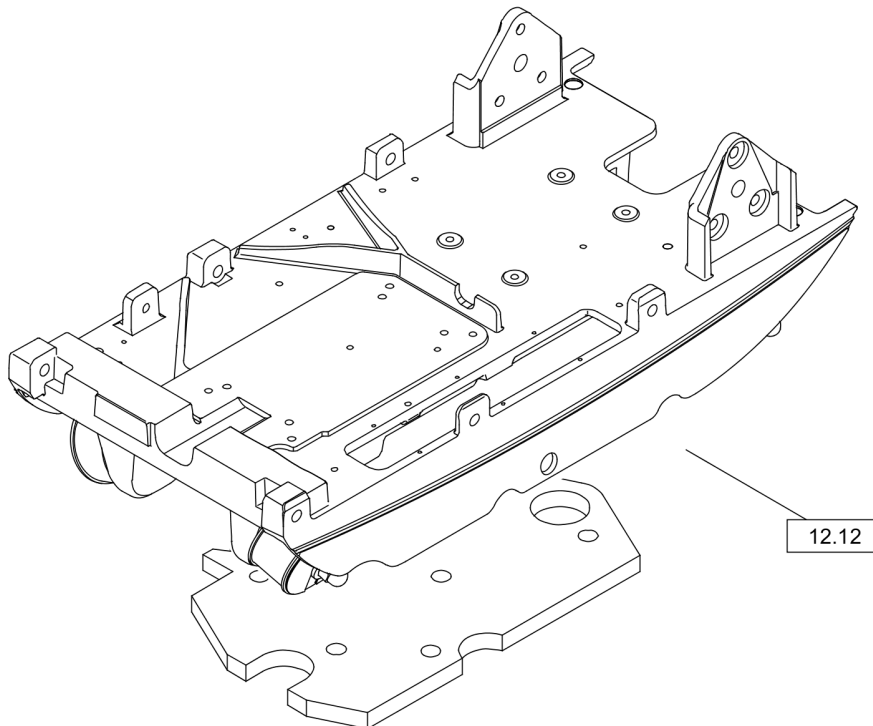

10 Engine DL69200086_00_010_DRP40DX-55 Engine / Fitting Parts

Reversible Plate DRP40DX

Item	Part No.	Qty	Name	SN INFO
11.00	DL05706449_100 1E		Engine Parts List	
11.00-1	DLMOT023600_0 0		Crankcase	
11.00-2	DLMOT023824_0 0		Crankcase	
11.02	DLMOT023822_0 0		Front Cover	
11.05	DLMOT015897_0 0		Cylinder And Piston	
11.06	DLMOT015895_0 0		Crankshaft	
11.06-1	DLMOT023821_0 0		Crankshaft	
11.08	DLMOT023601_0 0		Cylinder Head	
11.09	DLMOT015896_0 0		Camshaft	
11.21	DLMOT023825_0 0		Fuel Tank	
11.25	DLMOT017499_0 0		Throttle Control	
11.26	DLMOT015909_0 0		Silencer	
11.30-1	DLMOT015905_0 0		Cooling Air Duct	
11.30-2	DLMOT023823_0 0		Cooling Air Duct	
11.31	DLMOT015903_0 0		Recoil Starter	
11.34	DLMOT017500_0 0		Generator And Starter	
11.36	DLMOT015926_0 0		Electrical Equipment	
11.47	DLMOT015892_0 0		Seal kit	
11.48	DLMOT015893_0 0		Maintenance Kit	
11.63	DLMOT023826_0 0		Aircleaner & Exhaust	
11.67	DLMOT023599_0 0		Injection Pump and Valve	
11.96	DLMOT023827_0 0		Other Parts	
12.12	DL92411014_00		Engine Carrier	
12.13	DL92410802_01		Engine	
19.07	DLEA005098_00		Centrifugal Clutch	

Refer to Parts Online for the most up to date information. The printed information might be outdated.

Tue Feb 14 13:40:08 UTC 2023