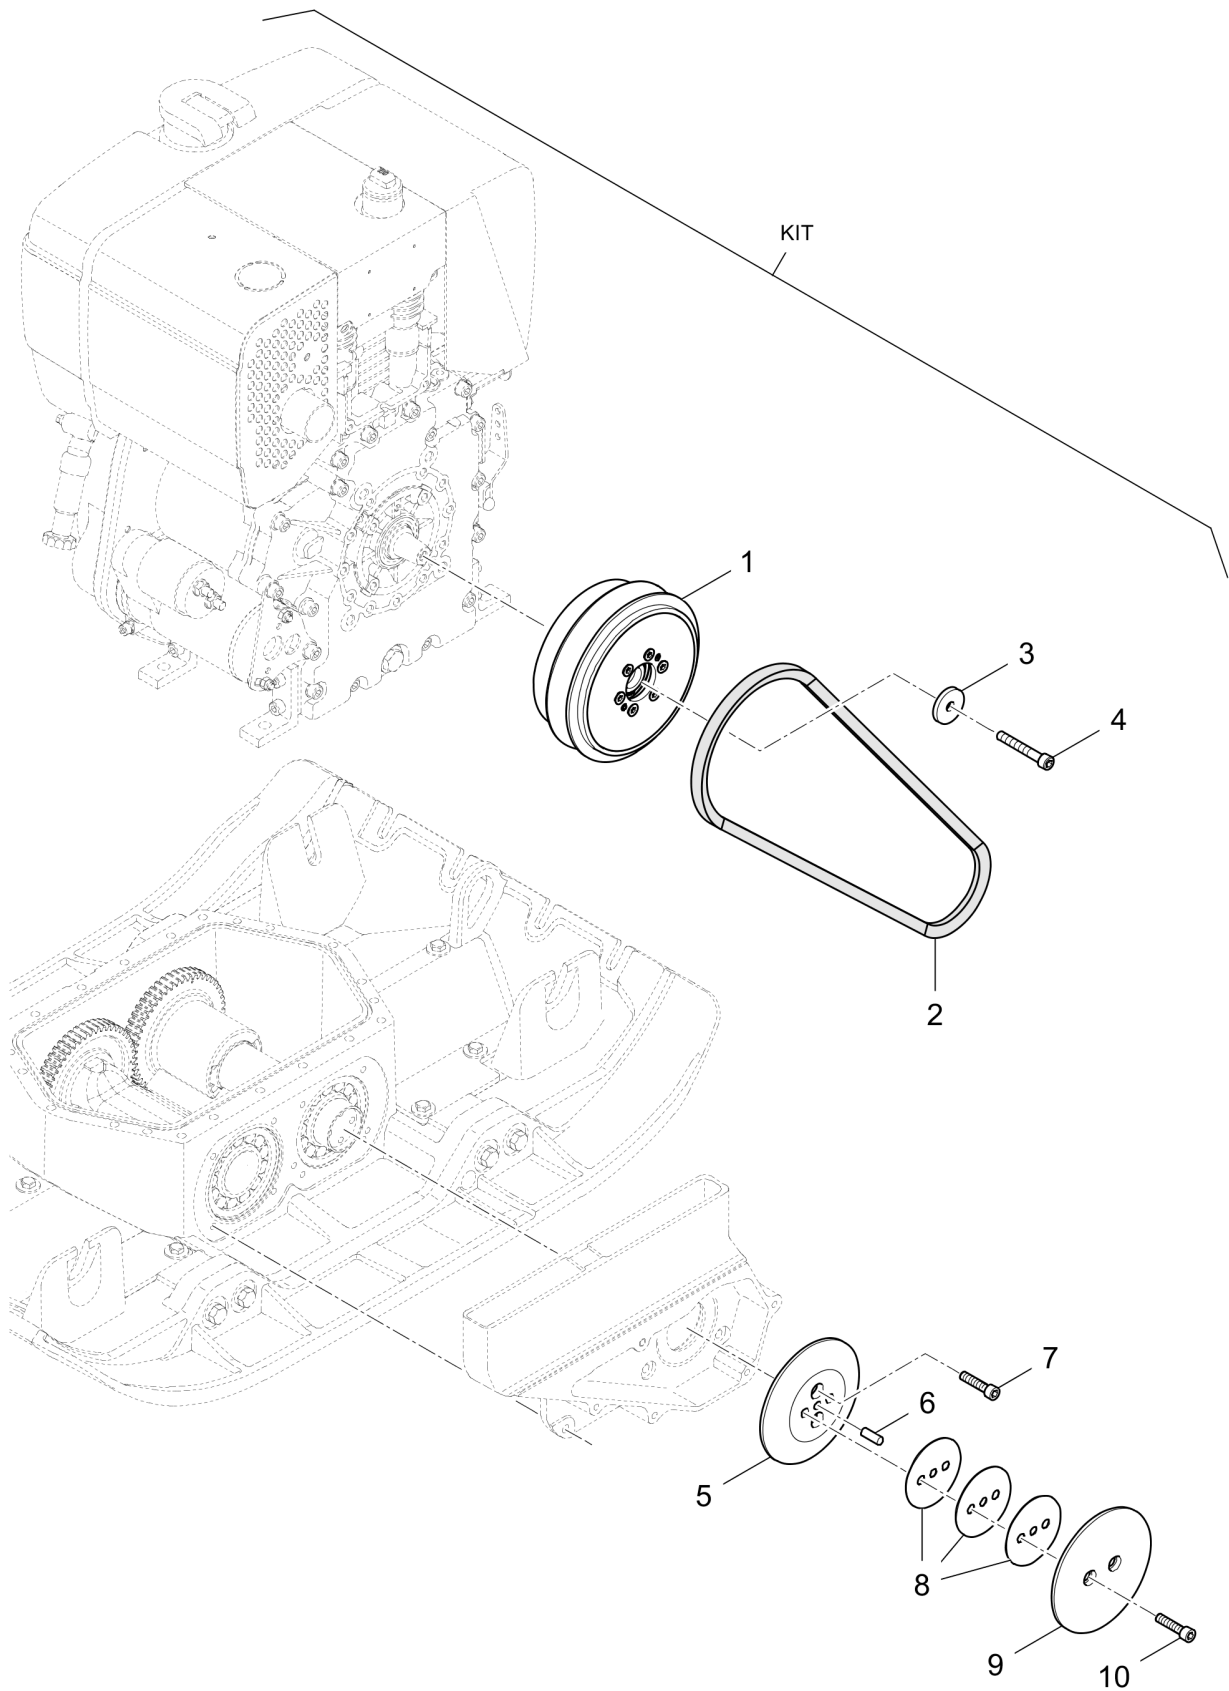

Reversible Plate DRP40DX

Item	Part No.	Qty	Name	SN INFO
KIT	4812071049	1	Repair kit, transmission	
1	DL05650159	1	Centrifugal clutch	
2	DL92410586	1	V-belt	
3	DL69040261	1	Washer	
4	DL07230842	1	Socket-head cap screw	
5	DL69020447	1	V-belt pulley	
6	DL09120862	1	Pin,cylindric	
7	DL07230822	2	Socket-head cap screw	
8	DL95695211	3	Shim	
9	DL69020448	1	V-belt pulley	
10	DL07230834	2	Socket-head cap screw	

Refer to Parts Online for the most up to date information. The printed information might be outdated.

Tue Feb 14 13:39:58 UTC 2023