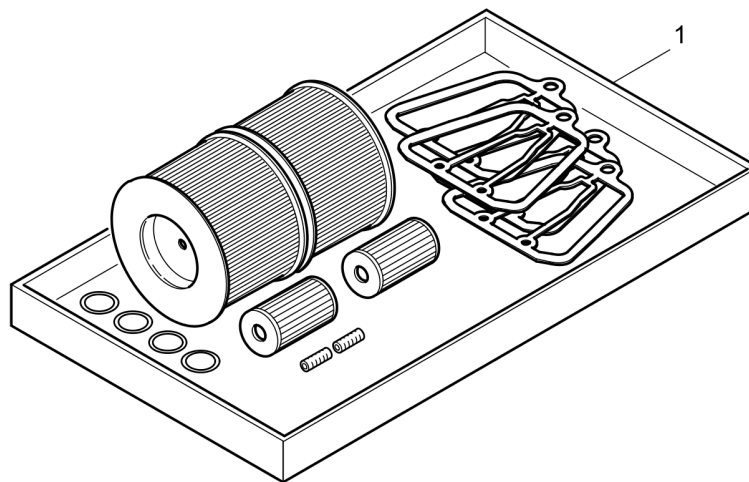

Refer to Parts Online for the most up to date information. The printed information might be outdated.

Tue Feb 14 13:40:18 UTC 2023

11.47

Reversible Plate DRP40DX

Item	Part No.	Qty	Name	SN INFO
1	DL05724398	1	Kit,seal,for cyl. head	
2	DL05724399	1	Kit,seal,for crankcase	