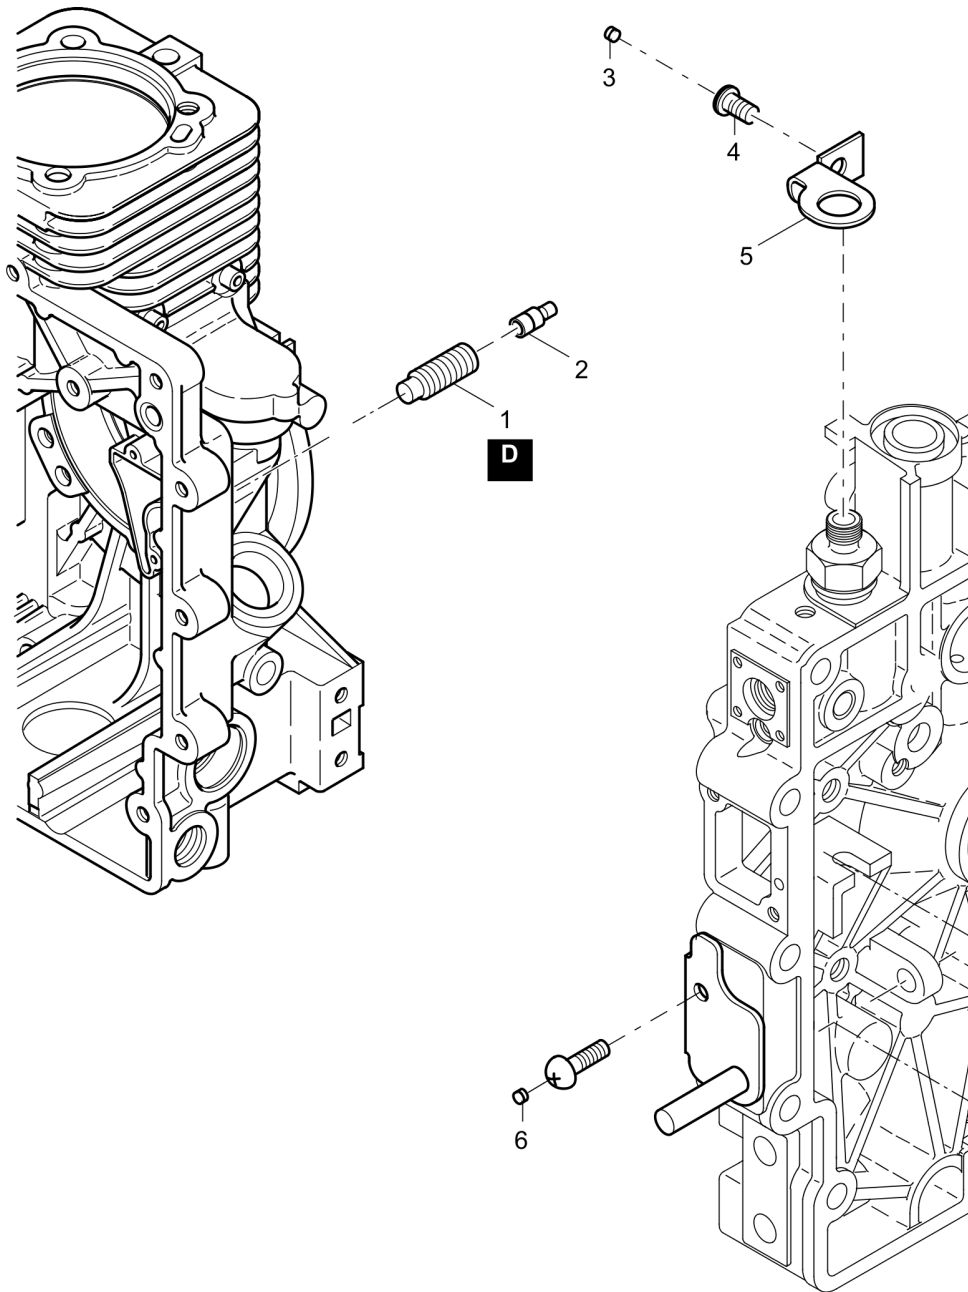

11.96

Reversible Plate DRP40DX

Item	Part No.	Qty	Name	SN INFO
1	DL05724479	1	Tapped pin	
2	DL05724480	1	Plug	
3	DL05724196	1	Plug	
4	DL05728052	1	Countersunk screw	
5	DL05724197	1	Protection ring	
6	DL05724198	1	Plug	
D	DL00978006	0,28	Screw lock, middle strength