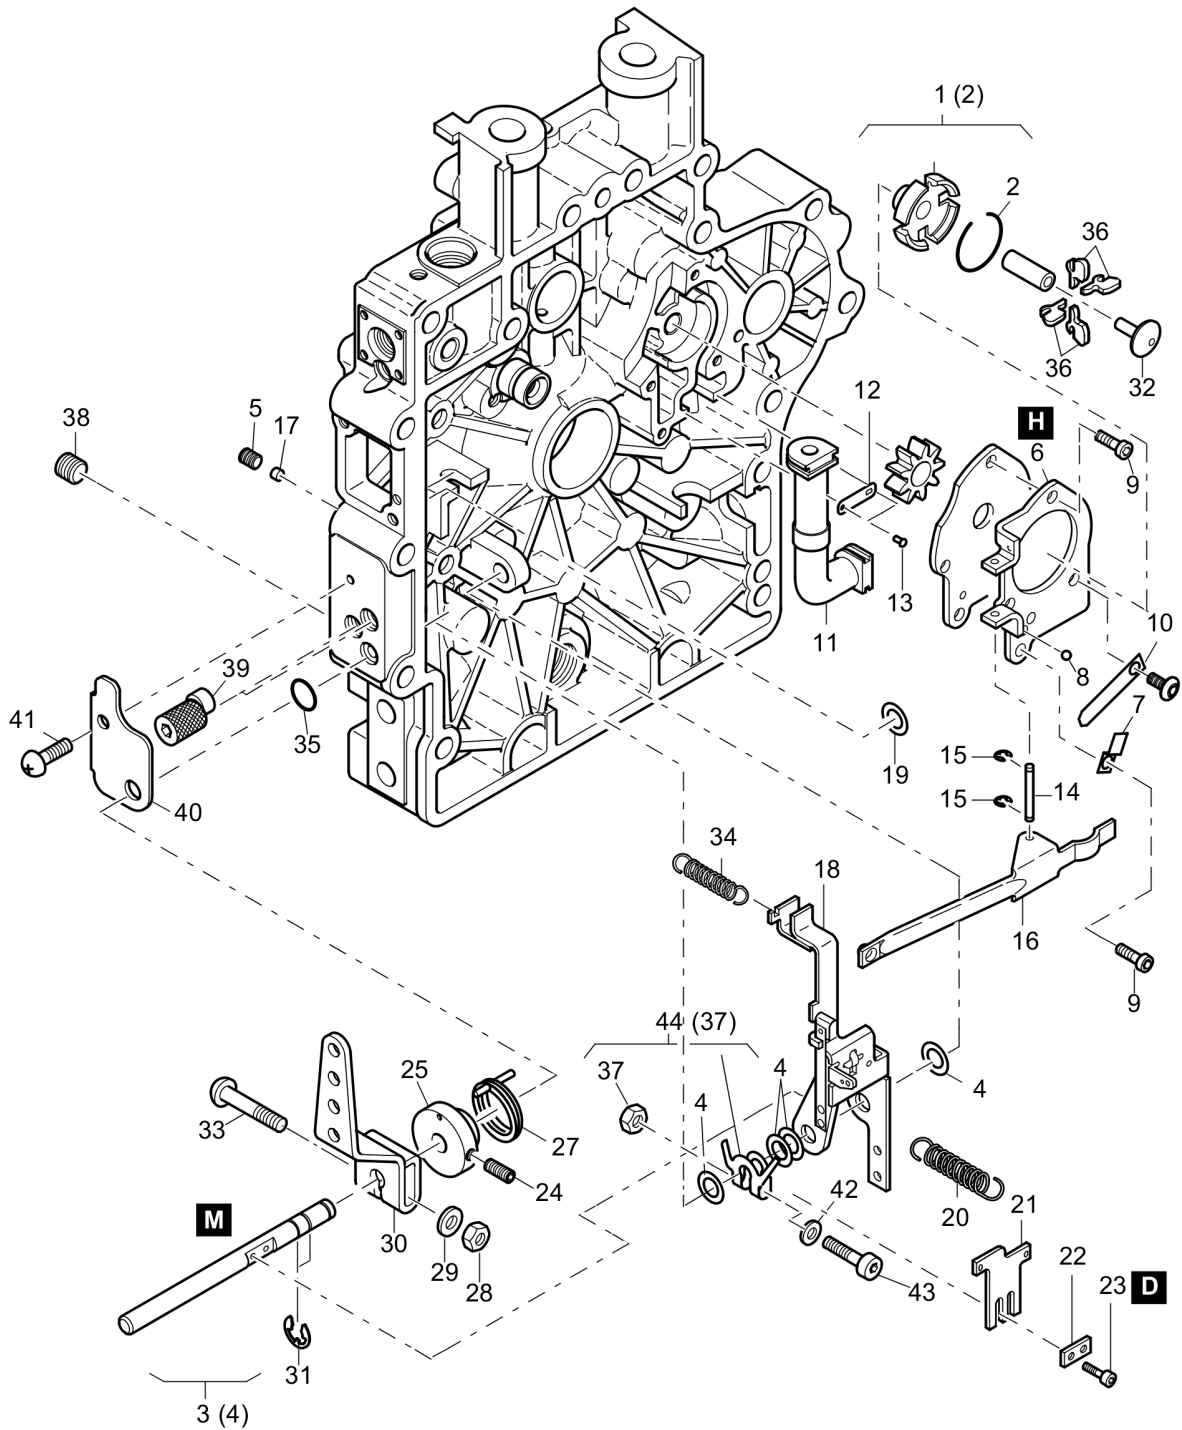

11.25

Refer to Parts Online for the most up to date information. The printed information might be outdated.
Tue Feb 14 13:40:14 UTC 2023

Reversible Plate DRP40DX

Item	Part No.	Qty	Name	SN INFO
1	DL05720623	1	Oil pump cover	
2	DL05720624	1	Spring ring	
3	DL05720429	1	Shaft	
4	DL05520002	4	Shim	
5	DL05720454	1	Tapped pin	
6	DL05720160	1	Cover	
7	DL05728179	1	Angle	
8	DL05728180	1	Ball	
9	DL07240504	4	Socket-head cap screw	
10	DL05728181	1	Spring	
11	DL05724347	1	Oil tube	
12	DL05724348	1	Lead	
13	DL05728105	2	Rivet,blind	
14	DL05728185	1	Bolt	
15	DL05728186	2	Safety washer	
16	DL05720491	1	Reversing lever	
17	DL05720455	1	Plug	
18	DL05728678	1	Governor lever	
19	DL05520001	1	Shim	
20	DL05720492	1	Governor spring	
21	DL05728202	1	Stop	
22	DL05728189	1	Intermediate plate	
23	DL07230308	2	Socket-head cap screw	
24	DL07760502	1	Tapped pin	
25	DL05724191	1	Bushing	
26	DL05720493	1	Governor spring	
27	DL05724192	1	Yoke spring	
28	DL08110620	1	Hexagon nut	
29	DL08510612	1	Washer	
30	DL05728192	1	Lever	
31	DL05727276	2	Safety washer	
32	DL05728199	1	Governor sleeve	
33	DL05723019	1	Button headed screw	
34	DL05720107	1	Tension spring	
35	DL06220083	1	Loop ring	
36	DL05720626	1	Centrifugal weight	
37	DL05728071	1	Nut	

Refer to Parts Online for the most up to date information. The printed information might be outdated.

Tue Feb 14 13:40:14 UTC 2023